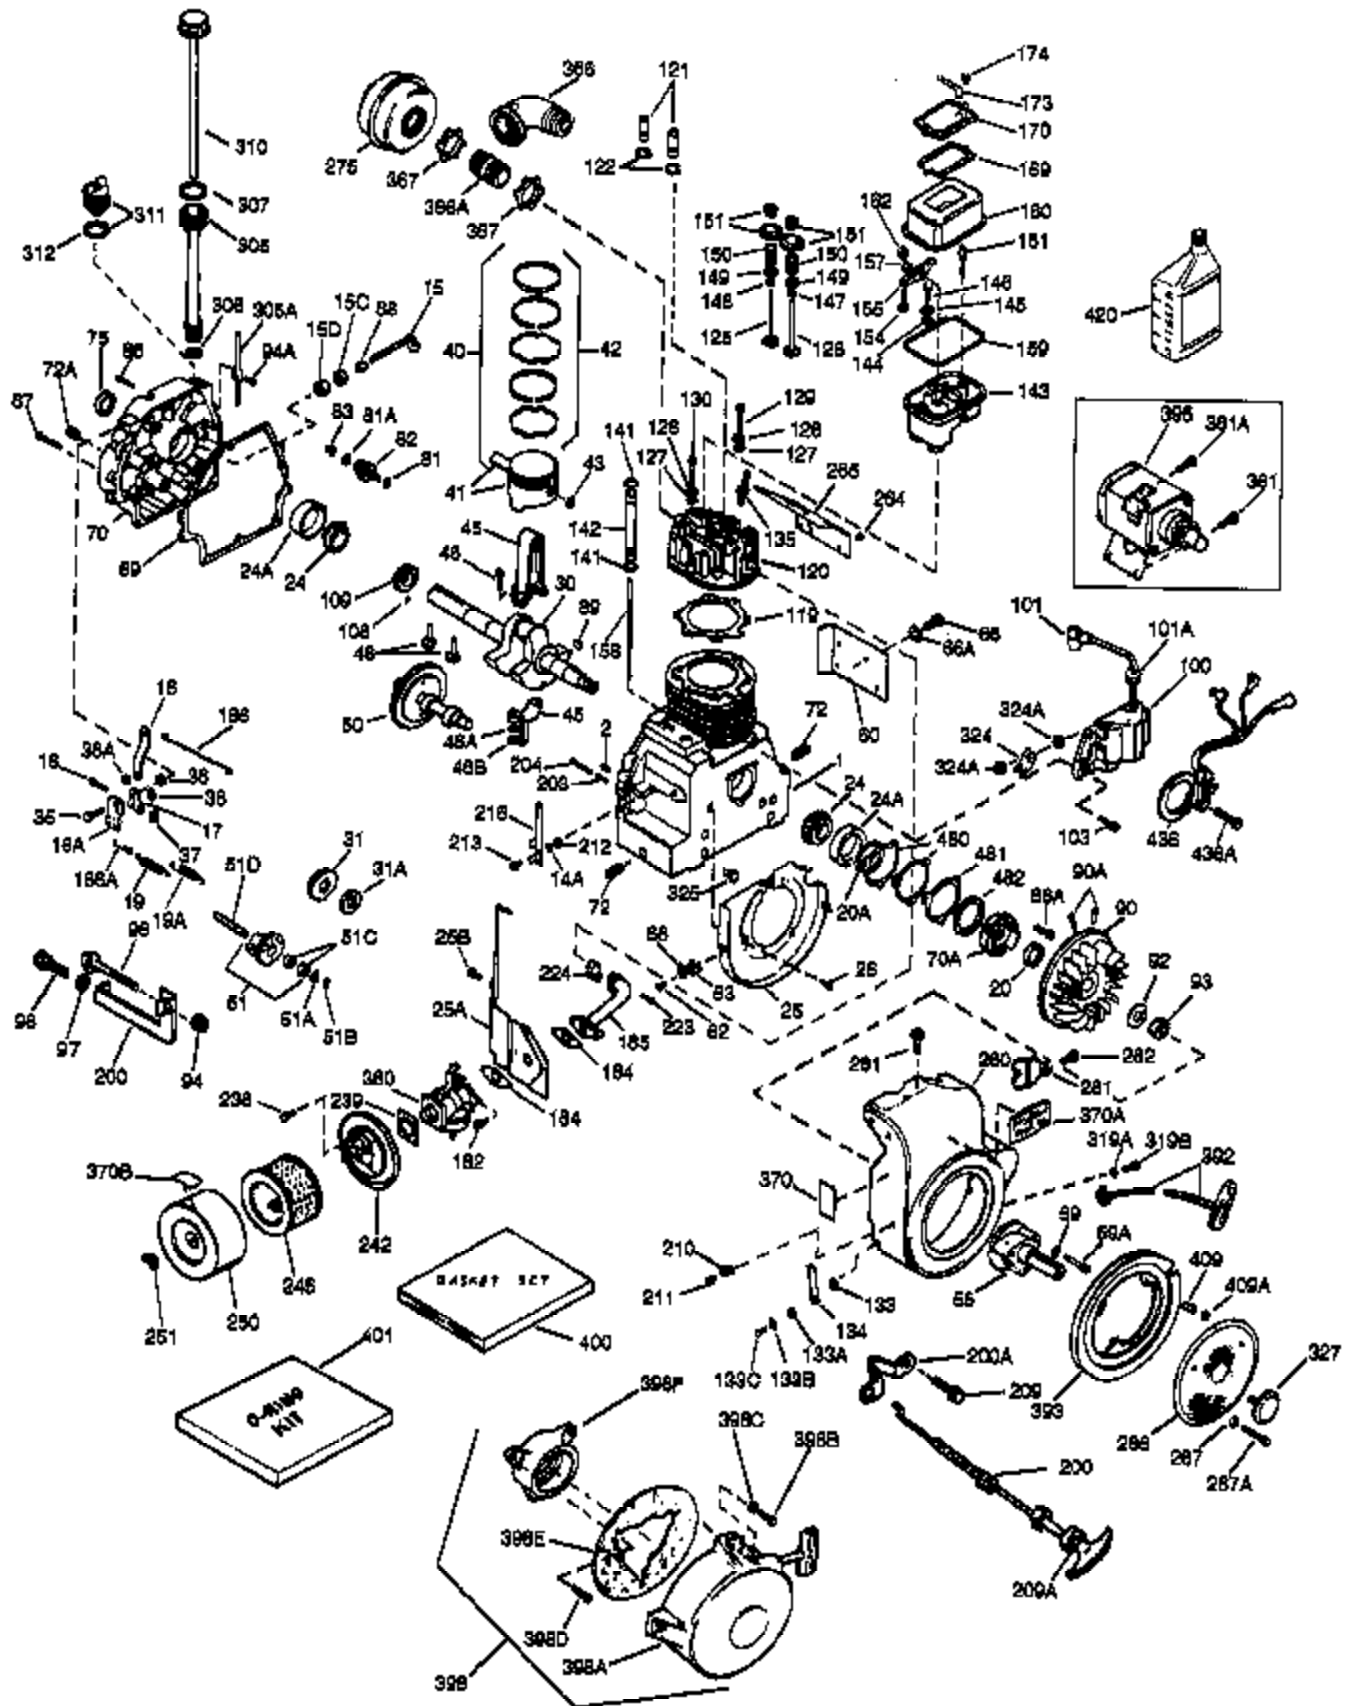

(Page 1 of 2)

IMAGE FILE: ENOH160.2

Ref #	Part Number	Qty	Description
1	34648A	1	Cylinder (Incl. 2, 20, 72 & 72A)
2	27652	2	Dowel Pin
14A	28558	1	Washer
15	32425	1	Governor Rod
15C	34222	1	Needle Bearing
16B	31965	1	Governor Spring Plate
16	31963	1	Governor Lever
17	31964	1	Governor Lever Clamp
18	650544	1	Screw, Torx T-25, 10-24 x 7/8"
19	31967	1	Extension Spring
20A	32599	1	* "O" Ring
20	31950	1	* Oil Seal
24	31932	2	Tapered Roller Bearing
24A	31928	2	Bearing Cup
25	32579	1	Blower Housing Baffle
25B	651031	1	Screw, 1/4-20 x 9/16"
25A	33477A	1	Air Baffle
26	650561	3	Screw, 1/4-20 x 5/8"
30	34402A	1	Crankshaft
35	30312	1	Screw, 10-32 x 1/2"
36	8345	1	Flat Washer
37	7975	1	Lock Nut, 10-24
38A	650518	1	Washer
38	29193	1	Retaining Ring
40	34624	1	Piston, Pin & Ring Set (Std.)
40	34625	1	Piston, Pin & Ring Set (.010" OS)
40	34626	1	Piston, Pin & Ring Set (.020" OS)
41	34629	1	Piston & Pin Ass'y (Std.) (Incl. 43)
41	34630	1	Piston & Pin Ass'y (.010" OS) (Incl. 43)
41	34631	1	Piston & Pin Ass'y (.020" OS) (Incl. 43)
42	34635	1	Ring Set (Std.)
42	34636	1	Ring Set (.010" OS)
42	34637	1	Ring Set (.020" OS)
43	34634	2	Piston Pin Retaining Ring
45	34640	1	Connecting Rod Ass'y (Incl.46 - 46B)
45	35243	1	Connecting Rod Ass'y (.010" US)(Incl. 46-46B)
45	35244	1	Connecting Rod Ass'y (.020" US)(Incl. 46-46B)
46	32077	2	Connecting Rod Bolt
46B	28264	2	Nut
46A	26073	2	Washer
48	33472	2	Valve Lifter
50	34752	1	Camshaft (MCR)
60	33479	1	Blower Housing Extension
66	30063	2	Screw, Torx T-30, 1/4-20 x 1/2"
69	31956B	1	* Cylinder Cover Gasket
70A	32577	1	Cylinder Cover (See Ref. #'s 480-482)
70	34221	1	Cylinder Cover (Incl. 15,15C,15D,36,3 8,75,88)
72	31927	2	Oil Drain Plug
72A	28534	1	Oil Drain Plug
75	31950	1	Oil Seal
81A	650745	1	Washer
81	30590A	1	Washer
82	34751	1	Governor Gear Ass'y
83	35322	1	Governor Spool
86	650588	1	Screw, 1/4-20 x 2"
86A	792028	3	Screw, 5/16-18 x 7/8"
87	650451	8	Screw, 1/4-20 x 1"
88	32426	1	Spacer