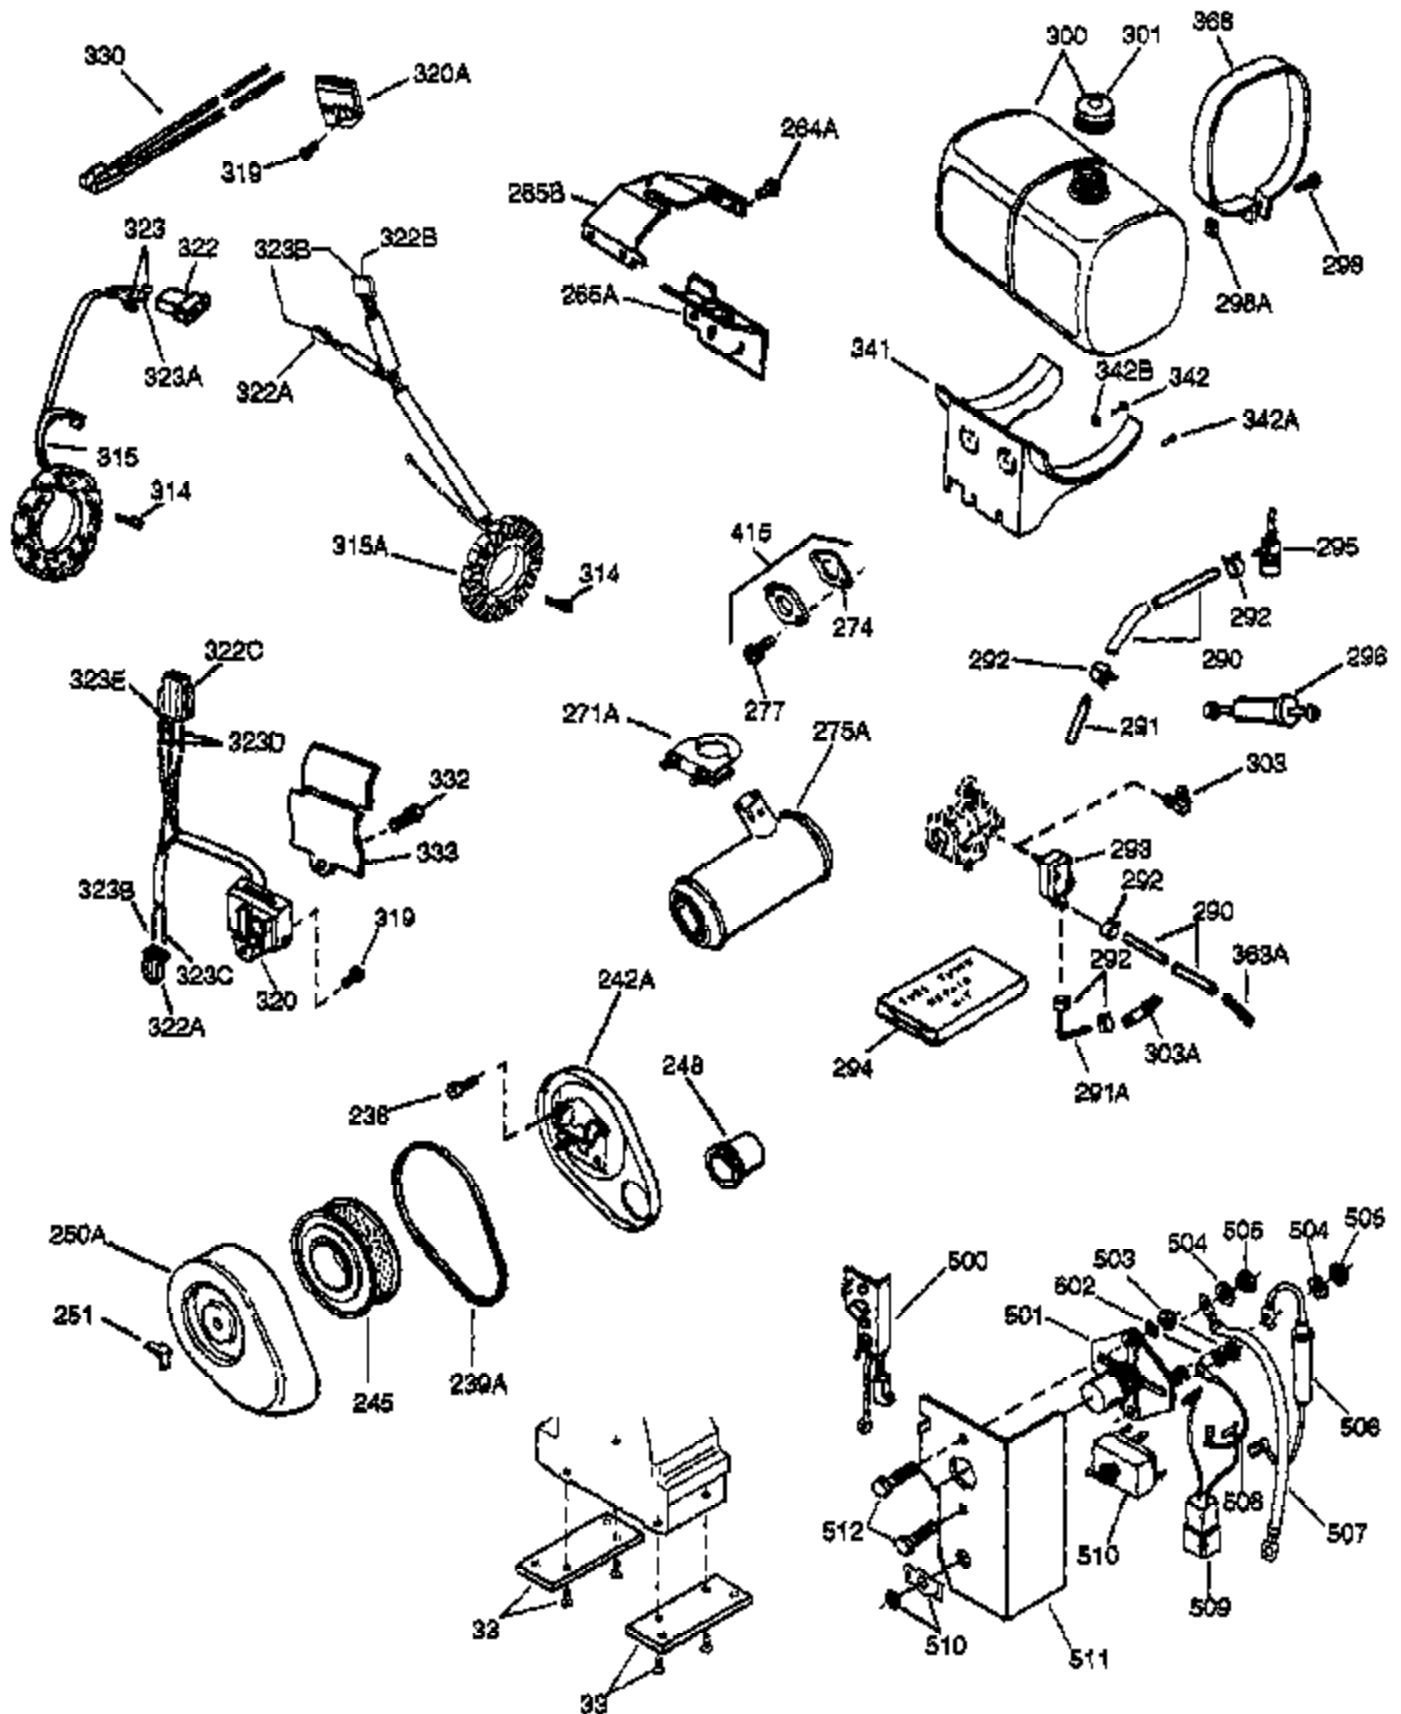

(Page 2 of 2)

IMAGE FILE: ENOH160.2

Ref #	Part Number	Qty	Description
16B	31965	1	Governor Spring Plate
144	33484	3	* "O" Ring (Also Incl. in 401)
238	650399	4	Screw, 10-32 x 5/8"
239A	34197	1	Air Cleaner Gasket
245	32008	1	Air Cleaner Element
248	34194A	1	Air Cleaner Tube
251	650513	1	Wing Nut, 1/4-20
262	650751	1	Screw, 1/4-20 x 7/16"
271A	35732	1	Muffler Clamp
290	29774	1	Fuel Line
291	30705	1	Fuel Line
291A	29774	1	Fuel Line (6.00")
292	26460	6	Fuel Line Clamp
293A	650378	2	Screw, Torx T-30, 5/16-18 x 1-3/32"
293	35807	1	Pulse Pump
294	35791	1	Pulse Pump Repair Kit
295	35857	1	Fuel Shut-Off Valve
296	34279B	1	Fuel Filter (Incl. 292)
303	29634	2	Fuel Fitting
314	650521	2	Screw, 10-32 x 1-1/8"
315	611214	1	Alternator Coil (20Amp)(Incl. 322 - 3 23)
319	651026	1	Screw, 1/4-20 x 1/2"
320	611215	1	Regulator (20 Amp)
322A	610921	1	Connector Body
322	610824	1	Connector Body
323	610922	5	Terminal
366A	32143	1	Muffler Nipple
370G	35274	1	Instruction Decal
500	730198	1	Switch Ass'y
501	34616	1	Starter Switch
502	27513	2	Lock Washer
503	650864	2	Nut, 1/4-20
504	8274	2	Lock Washer
505	650586	2	Nut, 5/16-24
506	34620	1	Wire & Fuse
507	34618	1	Starter Wire
508	34619	1	Ground Wire
509	34617	1	Adapter Cord
510	34615	1	Toggle Switch
511	34614	1	Starter Button Bracket
512	792026	2	Screw, 1/4-20 x 7/8"