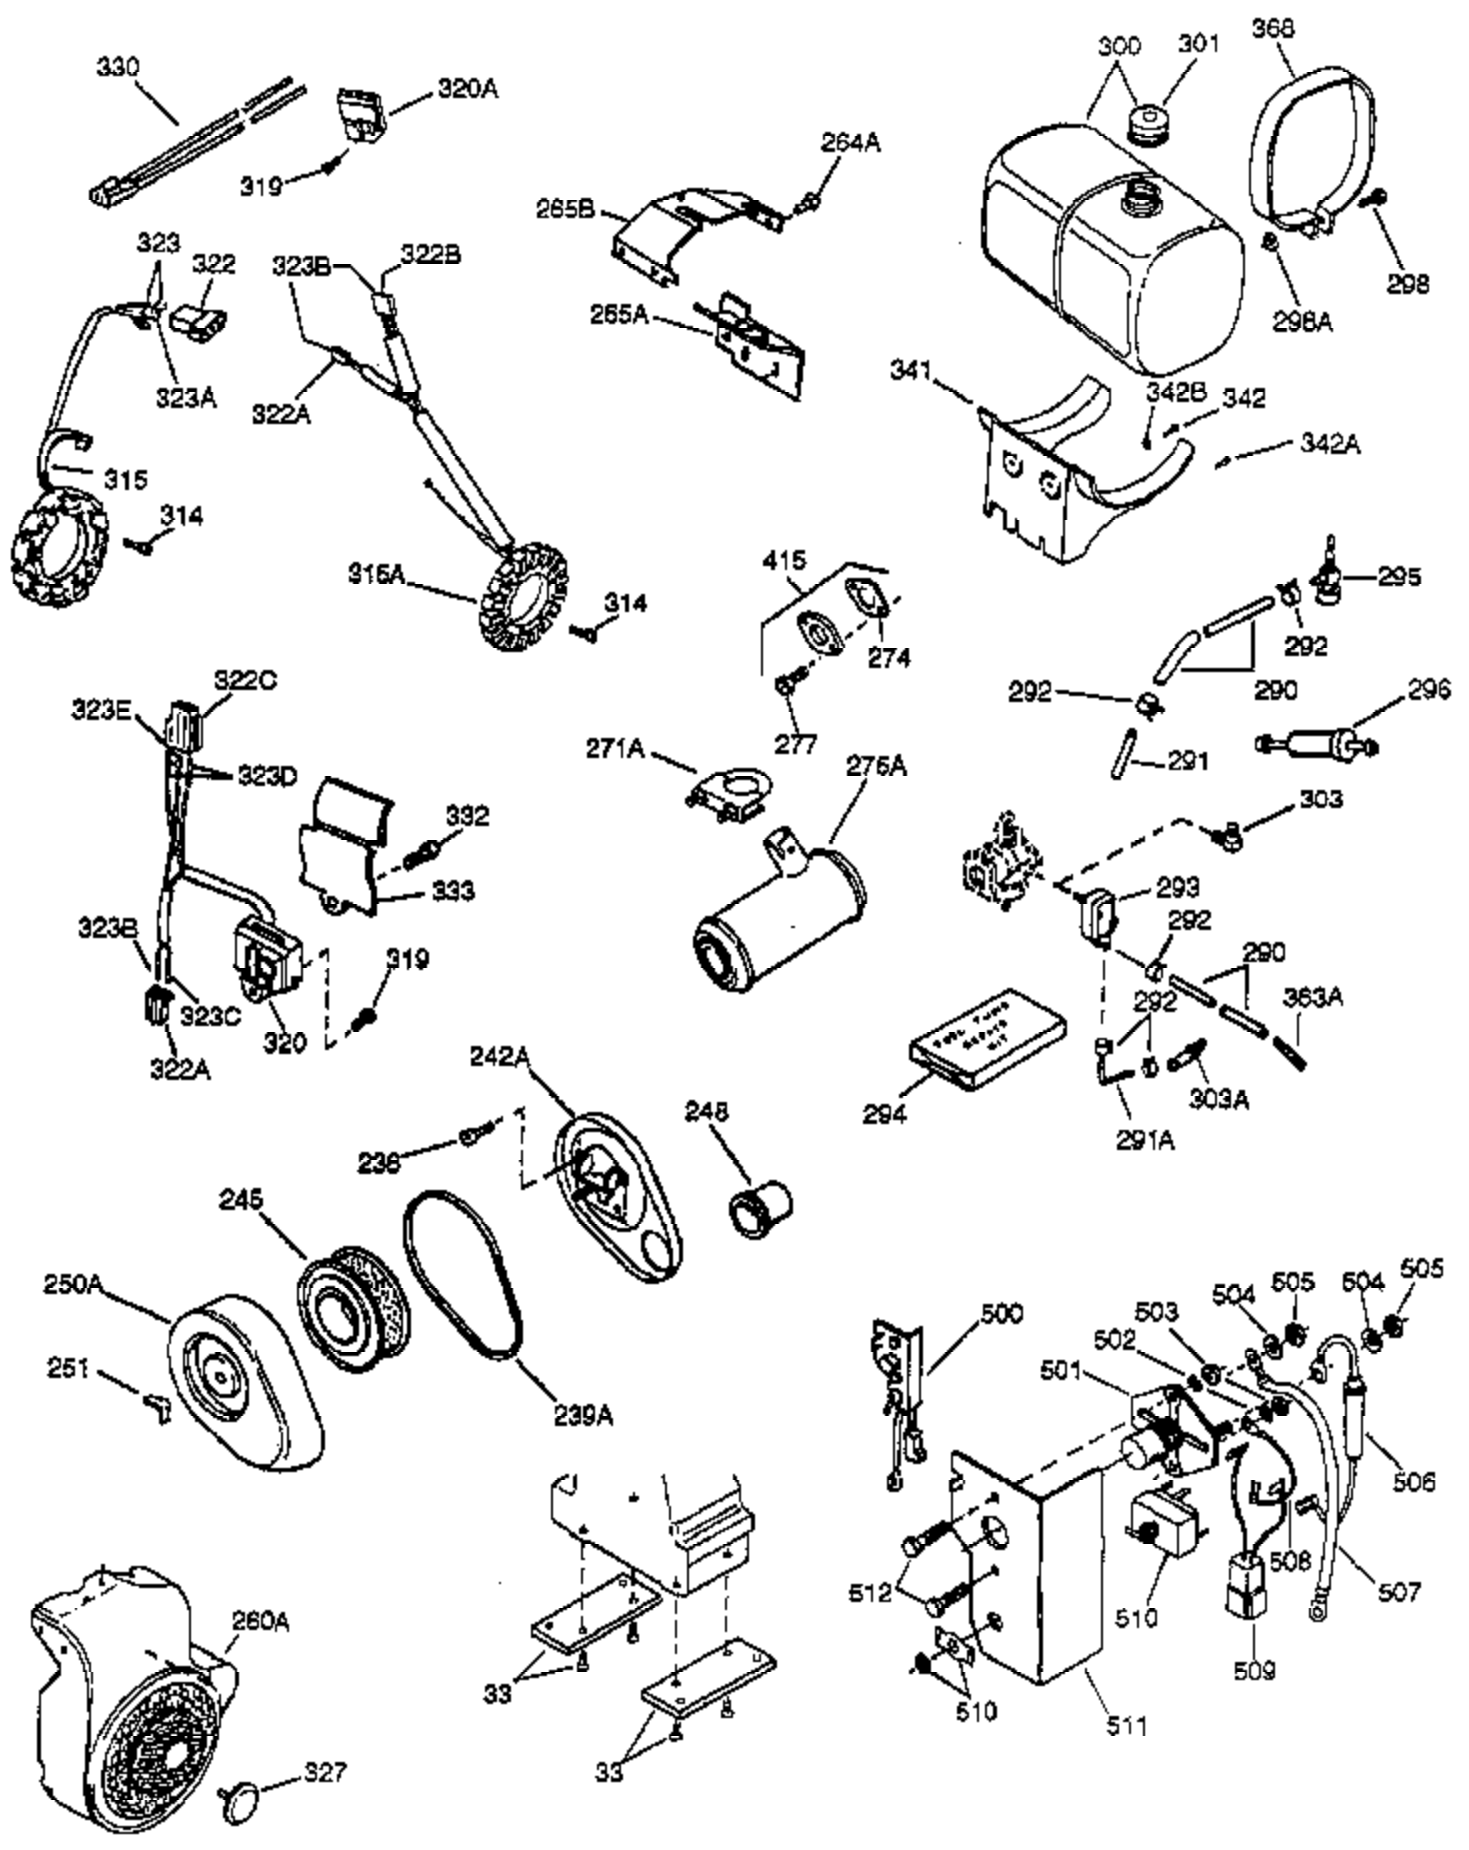

Ref #	Part Number	Qty	Description
16B	31965	1	Governor Spring Plate
238	650399	4	Screw, 10-32 x 5/8"
239A	34197	1	Air Cleaner Gasket
245	32008	1	Air Cleaner Element
248	34194A	1	Air Cleaner Tube
251	650513	1	Wing Nut, 1/4-20
262	650751	1	Screw, 1/4-20 x 7/16"
271A	35732	1	Muffler Clamp
290	29774	1	Fuel Line
291A	29774	1	Fuel Line (6.00")
291	30962	1	Fuel Line
292	26460	6	Fuel Line Clamp
293A	651049	2	Screw, Torx T-30, 5/16-18 x 1-3/32"
293	35807	1	Pulse Pump
294	35791	1	Pulse Pump Repair Kit
296	34279B	1	Fuel Filter (Incl. 292)
303	29634	2	Fuel Fitting
314	650521	2	Screw, 10-32 x 1-1/8"
315	611214	1	Alternator Coil (20Amp)(Incl. 322 - 3 23)
319	651026	1	Screw, 1/4-20 x 1/2"
320	611215	1	Regulator (20 Amp)
322A	610921	1	Connector Body
322	610824	1	Connector Body
323	610922	5	Terminal
500	730198	1	Switch Ass'y
501	34616	1	Starter Switch
502	27513	2	Lock Washer
503	650864	2	Nut, 1/4-20
504	8274	2	Lock Washer
505	650586	2	Nut, 5/16-24
506	34620	1	Wire & Fuse
507	34618	1	Starter Wire
508	34619	1	Ground Wire
509	34617	1	Adapter Cord
510	34615	1	Toggle Switch
511	34614	1	Starter Button Bracket
512	792026	2	Screw, 1/4-20 x 7/8"