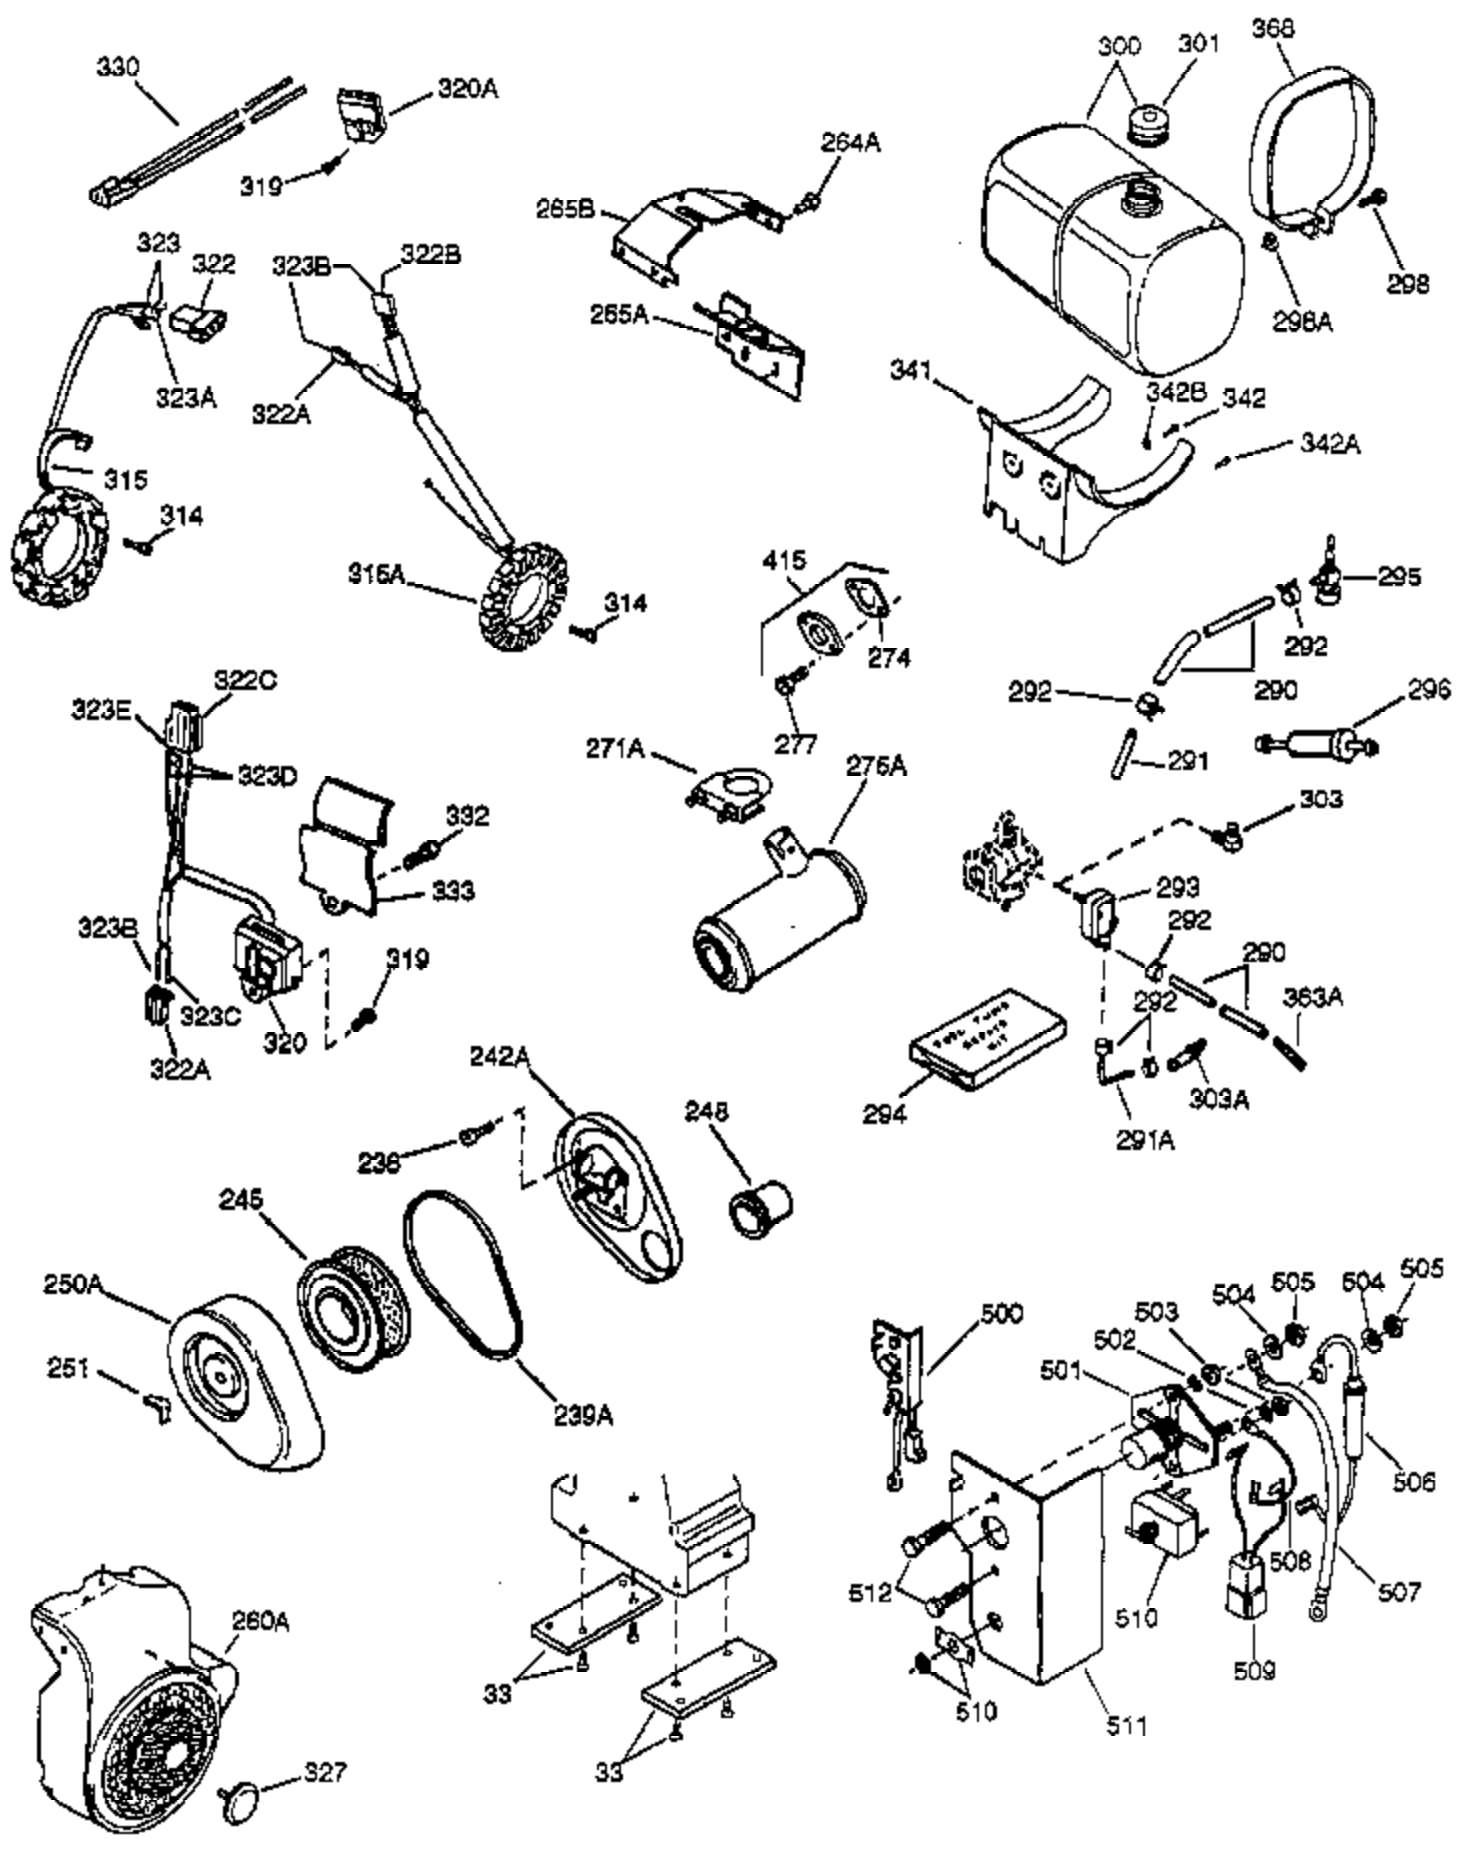

Ref #	Part Number	Qty	Description
16B	31965	1	Governor Spring Plate
238	650399	4	Screw, 10-32 x 5/8"
245	32008	1	Air Cleaner Element
251	650513	1	Wing Nut, 1/4-20
261A	650751	1	Screw, 1/4-20 x 7/16"
271A	35732	1	Muffler Clamp
290	30962	1	Fuel Line
291	29774	1	Fuel Line
292	26460	4	Fuel Line Clamp
295	29683	1	Fuel Shut-Off Valve
296	34279B	1	Fuel Filter
298A	650456	2	Lock Nut, 1/4-20
298	650488	2	Screw, 1/4-20 x 1-1/4"
300	33979	1	Fuel Tank (Incl. 301)
303	28566	1	Fuel Fitting
332	650650	1	Screw, 10-16 x 3/8"
333	34276	1	Regulator Cover
341	33978	1	Fuel Tank Bracket
342A	650785	2	Screw, 5/16-18 x 5/8"
342B	650787	2	Washer
342	650786	2	Screw, 1/4-20 x 5/8"
355	590701	1	Starter Handle
368	33980	1	Fuel Tank Strap
436B	650399	2	Screw, 10-32 x 5/8"