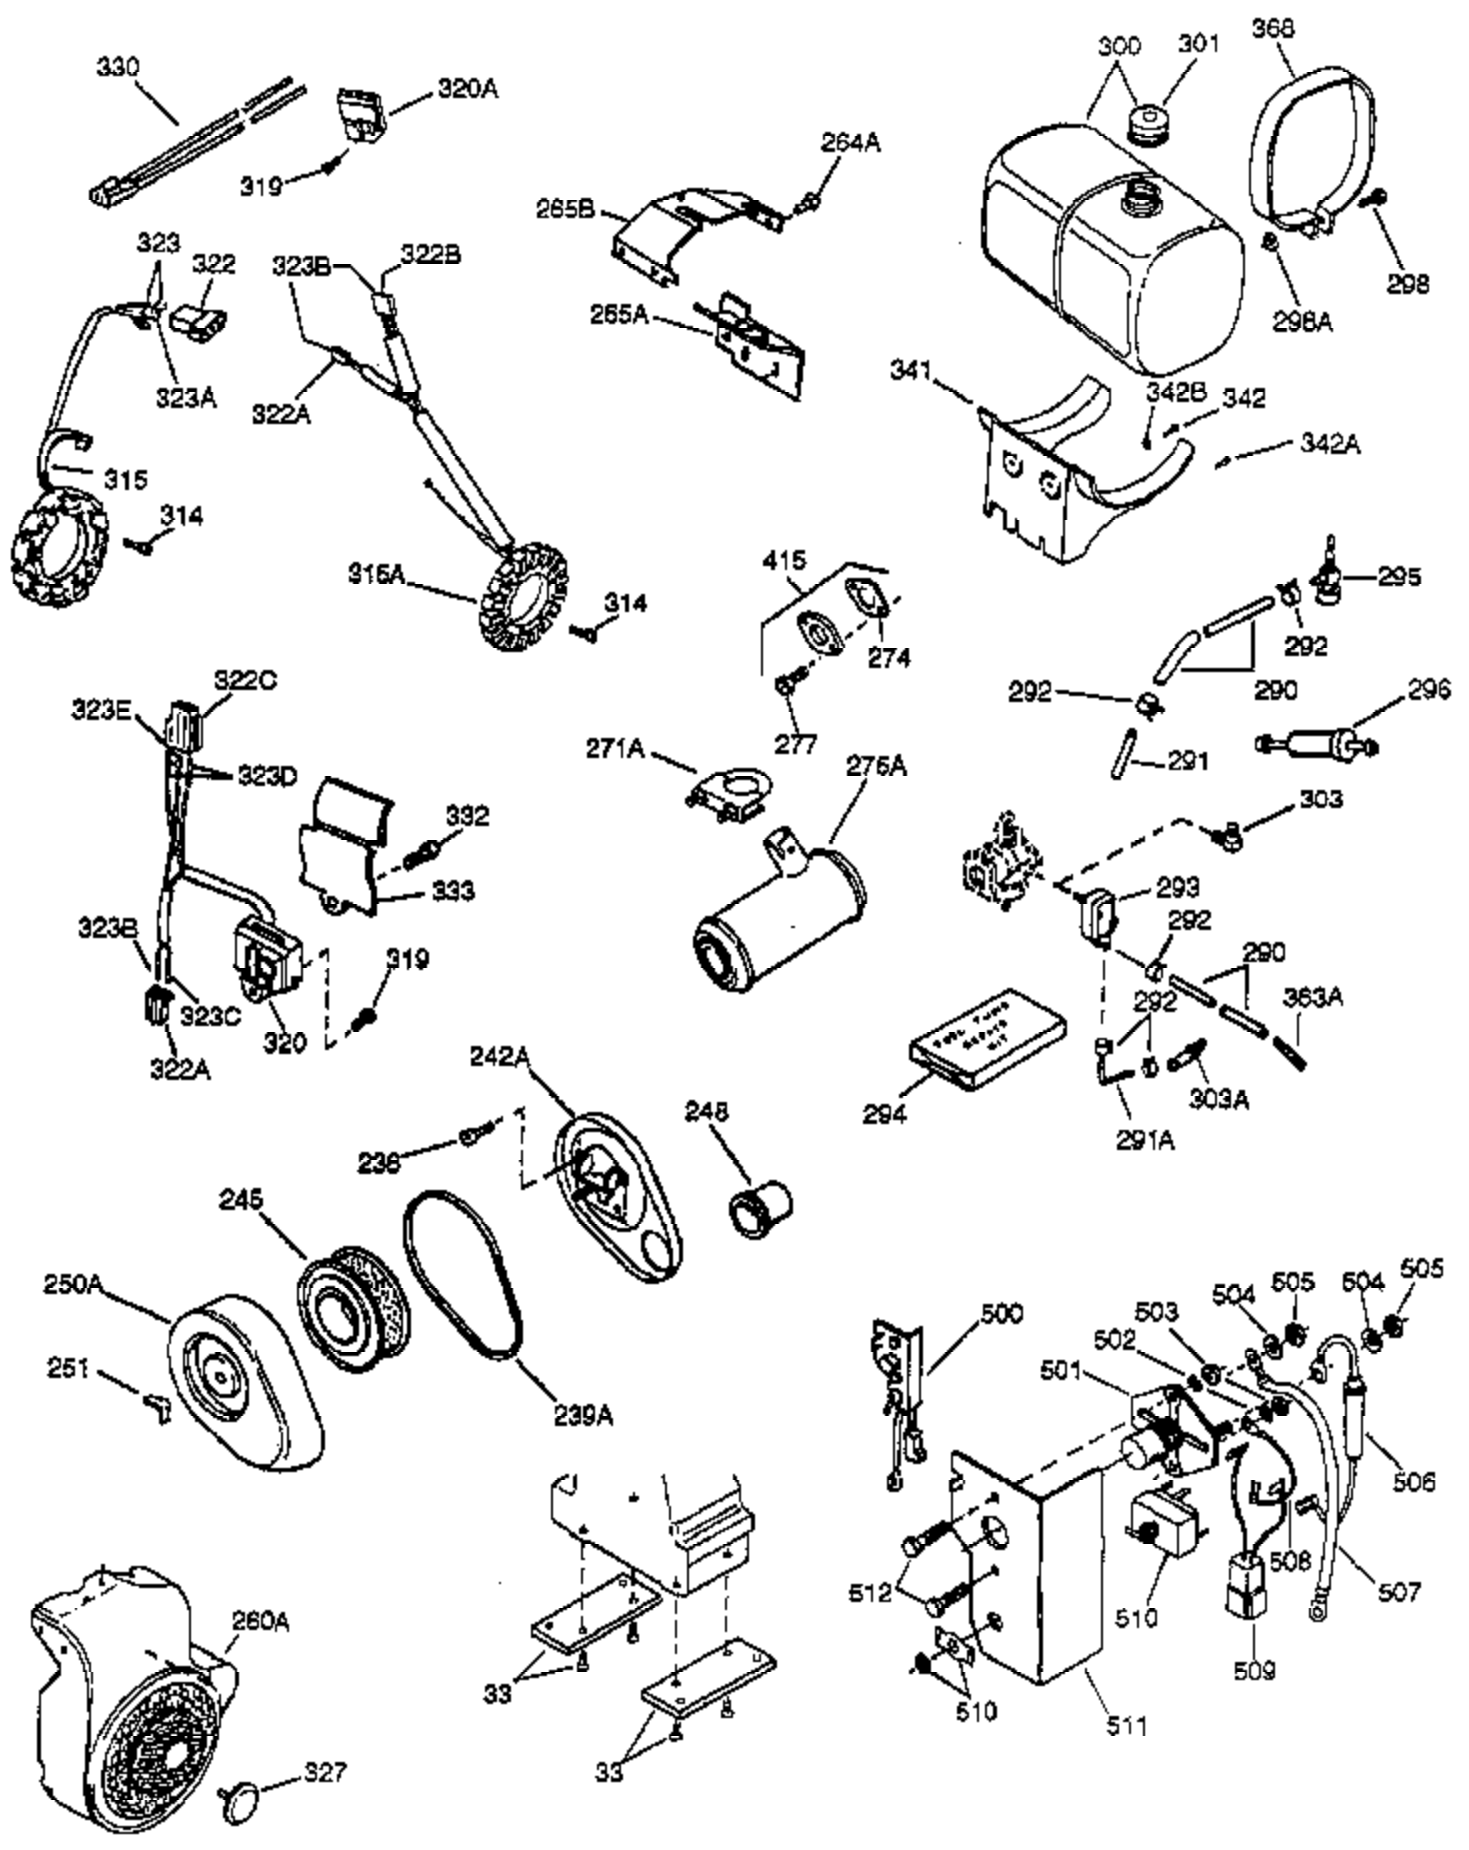

Ref #	Part Number	Qty	Description
238	650399	4	Screw, 10-32 x 5/8"
245	32008	1	Air Cleaner Element
251	650513	1	Wing Nut, 1/4-20
261A	650751	1	Screw, 1/4-20 x 7/16"
271A	35732	1	Muffler Clamp
274	33515A	1	* Exhaust Gasket
290	29774	1	Fuel Line
290	30962	1	Fuel Line
292	26460	4	Fuel Line Clamp
293	35807	1	Pulse Pump
295	29683	1	Fuel Shut-Off Valve
298A	650456	2	Lock Nut, 1/4-20
298	650488	2	Screw, 1/4-20 x 1-1/4"
300	33979	1	Fuel Tank (Incl. 301)
301	410144B	1	Fuel Cap
303	29634	2	Fuel Fitting
314	650521	2	Screw, 10-32 x 1-1/8"
315	610902	1	Alternator Coil (20 Amp)(Incl. 322,32 3&323A)
319	30063	1	Screw, Torx T-30, 1/4-20 x 1/2"
320	610996	1	Regulator
322	611201	1	Connector Body
323	610904	1	Terminal
323A	610905	2	Terminal
341	33978	1	Fuel Tank Bracket
342	650786	2	Screw, 1/4-20 x 5/8"
342B	650787	2	Washer
342A	650785	2	Screw, 5/16-18 x 5/8"
368	33980	1	Fuel Tank Strap
500	730198	1	Switch Assembly
501	34616	1	Starter Switch
502	27513	2	Lock Washer
503	650864	2	Nut, 1/4-20
504	8274	2	Lock Washer
505	650586	2	Nut, 5/16-24
506	34620	1	Wire & Fuse
507	34618	1	Starter Wire
508	34619	1	Ground Wire
509	34617	1	Adapter Cord
510	34615	1	Toggle Switch
511	34614	1	Starter Button Bracket
512	792026	1	Screw, 1/4-20 x 7/8"
512	792026	1	Screw, 1/4-20 x 7/8"