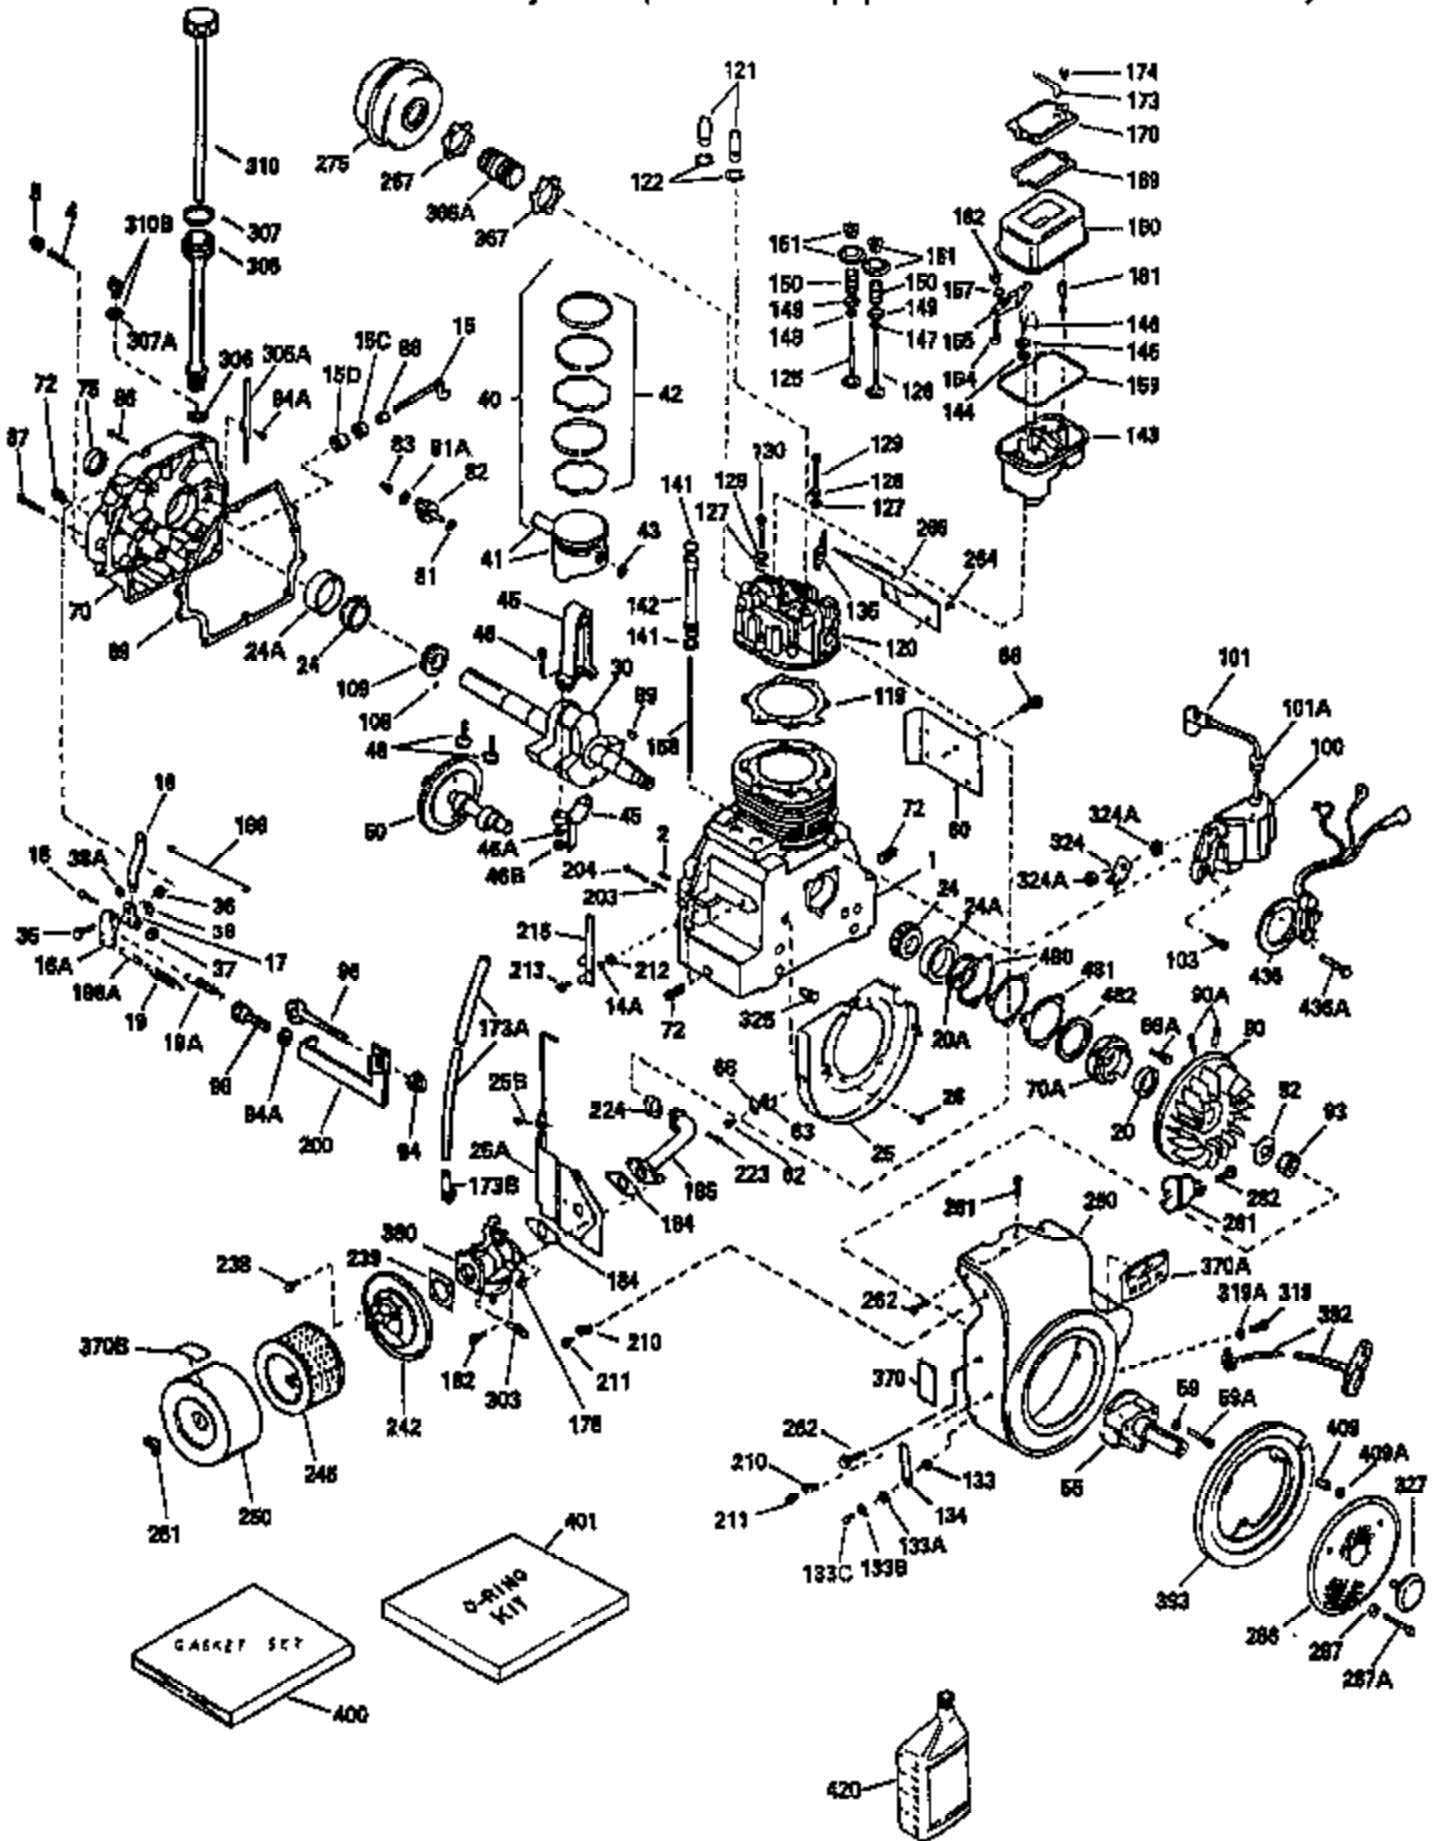

VIEW 1 of 3 ... this illustration may not depict actual equipment and is for reference only!

Ref #	Part Number	Qty	Description
	1 34648A	1	Cylinder (Incl. 2, 20, 72 & 72A)
	2 27652	2	Dowel Pin
15D	34223	1	Needle Bearing
15	32425	1	Governor Rod
15C	34222	1	Needle Bearing
16A	31965	1	Governor Spring Plate
16	31963	1	Governor Lever
17	31964	1	Governor Lever Clamp
18	650544	1	Screw, Torx T-25, 10-24 x 7/8"
19A	33982	1	Extension Spring
19	34458	1	Extension Spring
20A	32599	1	* "O" Ring
20	31950	1	* Oil Seal
24	31932	2	Tapered Roller Bearing
24A	31928	2	Bearing Cup
25A	33477A	1	Air Baffle
25B	650738	1	Screw, 1/4-20 x 5/8"
25	32579	1	Blower Housing Baffle
26	650561	3	Screw, 1/4-20 x 5/8"
30	33423B	1	Crankshaft
35	30312	1	Screw, 10-32 x 1/2"
36	8345	1	Flat Washer
37	7975	1	Lock Nut, 10-24
38A	650518	1	Washer
38	29193	1	Retaining Ring
40	34624	1	Piston, Pin & Ring Set (Std.)
40	34625	1	Piston, Pin & Ring Set (.010" OS)
40	34626	1	Piston, Pin & Ring Set (.020" OS)
41	34629	1	Piston & Pin Assy (Std.)(Incl. 43)
41	34630	1	Piston & Pin Assy (.010" OS)(Incl.43)
41	34631	1	Piston & Pin Assy (.020" OS)(Incl.43)
42	34635	1	Ring Set (Std.)
42	34636	1	Ring Set (.010" OS)
42	34637	1	Ring Set (.020" OS)
43	34634	2	Piston Pin Retaining Ring
45	34640	1	Connecting Rod Ass'y (Incl.46 - 46B)
45	35243	1	Connecting Rod Assy (.010" US)(Incl. 46-46B)
45	35244	1	Connecting Rod Assy (.020" US)(Incl. 46-46B)
46	32077	2	Connecting Rod Bolt
46A	26073	2	Washer
46B	28264	2	Nut
48	33472	2	Valve Lifter
50	34752	1	Camshaft (MCR)
60	33479	1	Blower Housing Extension
69	31956B	1	* Cylinder Cover Gasket
70	34095	1	Cylinder Cover (Incl. 15,15C,15D,36,3 8,75,88)
70A	32577	1	Cylinder Cover (See Ref. #'s 480-482)
72A	28534	1	Oil Drain Plug
72	31927	2	Oil Drain Plug
75	31950	1	Oil Seal
81A	650745	1	Washer
81	30590A	1	Washer
82	34751	1	Governor Gear Assy
83	35322	1	Governor Spool
86A	792028	3	Screw, 5/16-18 x 7/8"
86	650588	1	Screw, 1/4-20 x 2"
87	650451	8	Screw, 1/4-20 x 1"
88	32426	1	Spacer