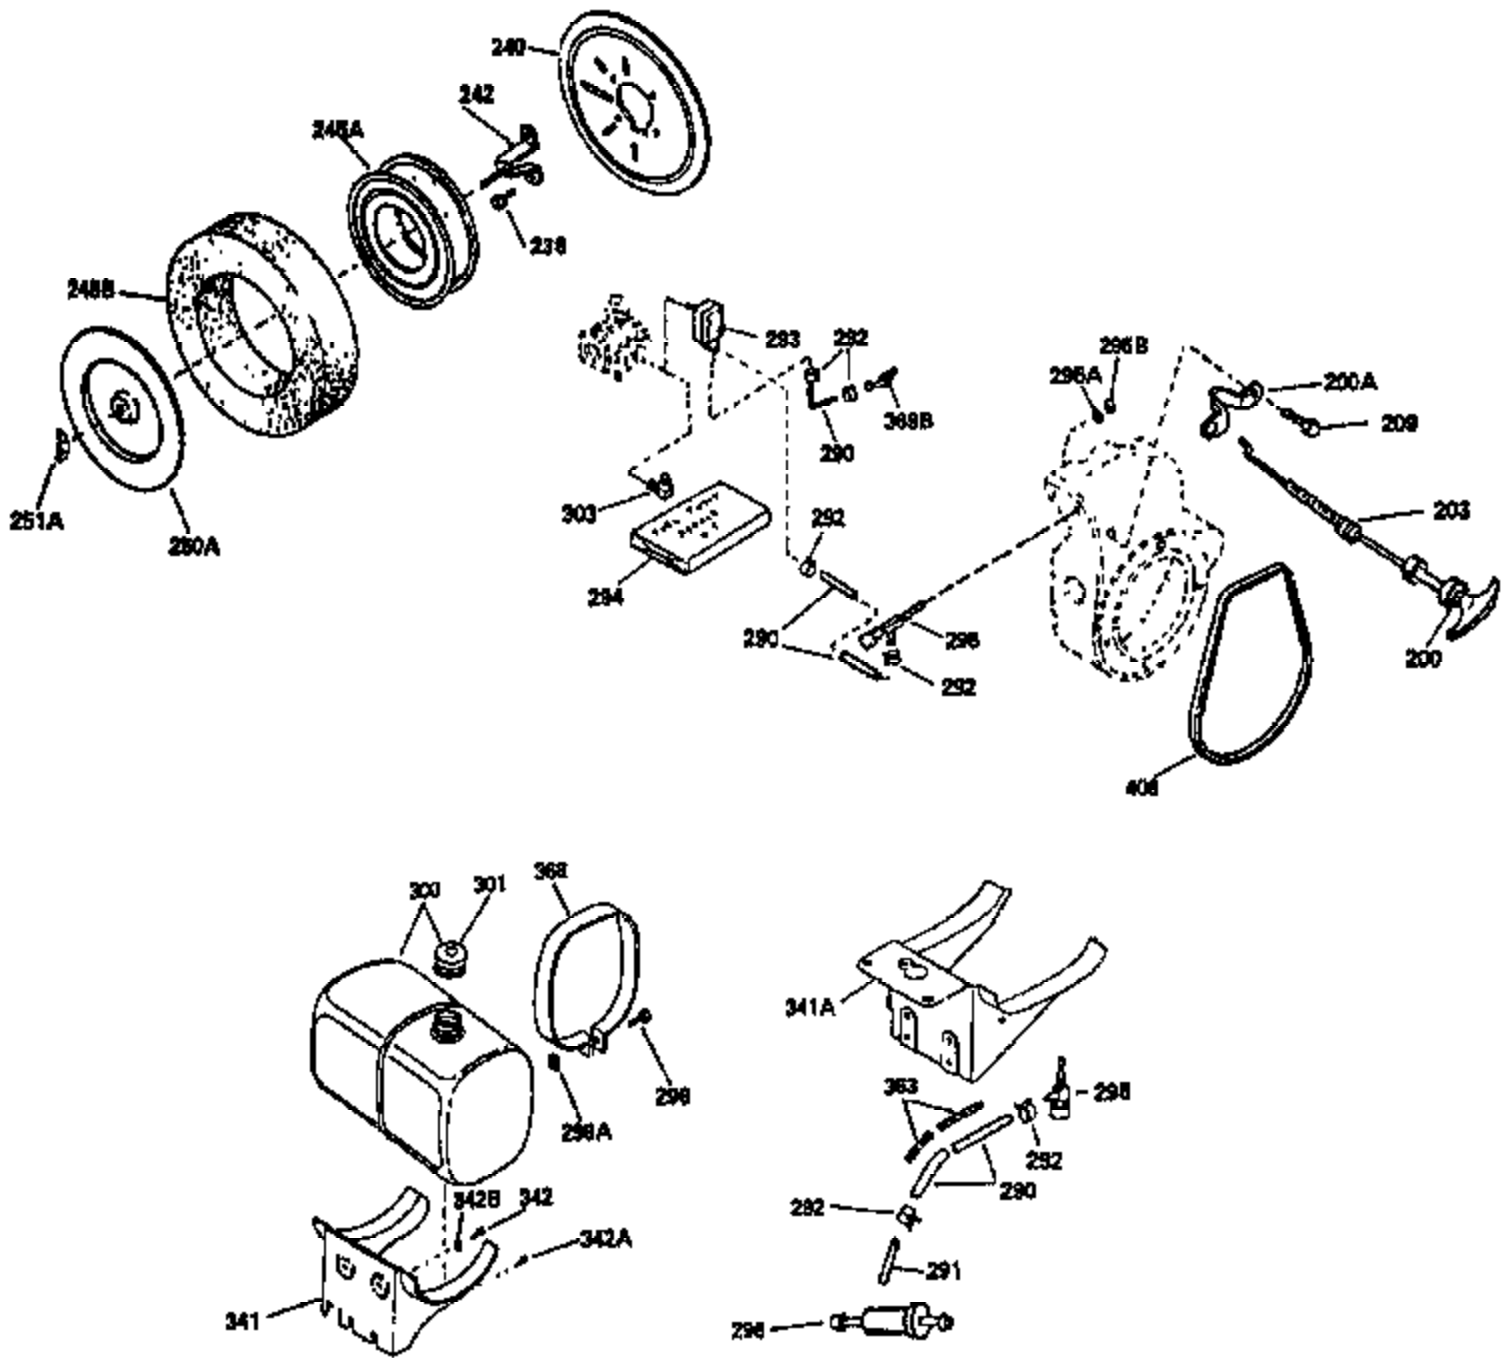

VIEW 3 of 3 ... this illustration may not depict actual equipment and is for reference only!

Ref #	Part Number	Qty	Description
72A	28534	1	Oil Drain Plug
88	32426	1	Spacer
133C	650595	1	Screw 5/16-24 x 3/8"
135	34645	1	Resistor Spark Plug (RN4C)
147	33509	1	* "O" Ring (Also Incl. in 401)
200	34457	1	Control Bracket
203	33099	2	Compression Spring
238	650399	4	Screw, 10-32 x 5/8"
242	35472	1	Air Cleaner Bracket
251	650513	1	Wing Nut, 1/4-20
261A	650751	1	Screw, 1/4-20 x 7/16"
265	33495	1	Cylinder Head Cover
290	29774	1	Fuel Line
291A	29774	1	Fuel Line
291	30962	1	Fuel Line
292	26460	4	Fuel Line Clamp
293	35807	1	Pulse Pump
295	29683	1	Fuel Shut-Off Valve
298	650488	3	Screw, 1/4-20 x 1-1/4"
298A	650456	2	Lock Nut, 1/4-20
300	33979	1	Fuel Tank (Incl. 301)
301	410144B	1	Fuel Cap
303	29634	2	Fuel Fitting
303	29634	1	Fuel Fitting
305	35574	1	Oil Fill Tube
319B	650595	1	Screw, 5/16-24 x 3/8"
341	33978	1	Fuel Tank Bracket
342A	650785	2	Screw, 5/16-18 x 5/8"
342	650786	2	Screw, 1/4-20 x 5/8"
342B	650787	2	Washer
361A	650797	1	Screw, 5/16-18 x 1/2"
368	33980	1	Fuel Tank Strap
503	650864	2	Nut, 1/4-20