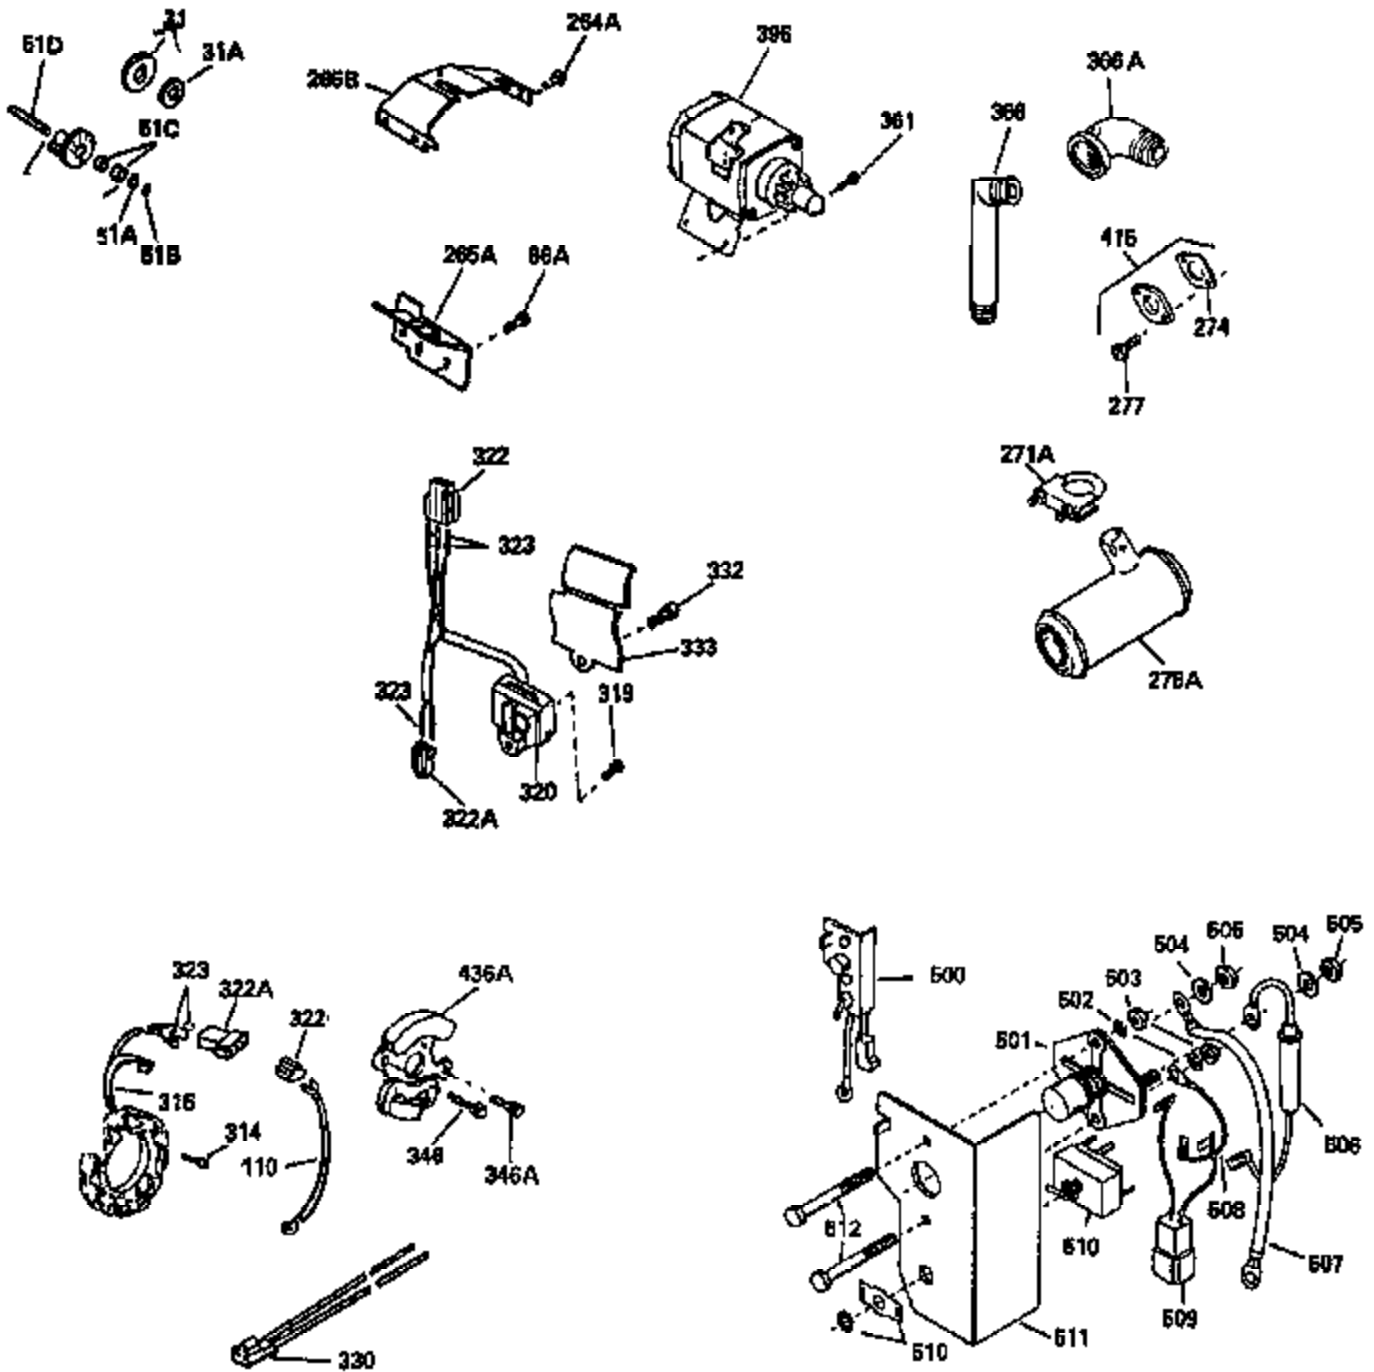

VIEW 2 of 3 ... this illustration may not depict actual equipment and is for reference only!

Ref #	Part Number	Qty	Description
72A	28534	1	Oil Drain Plug
88	32426	1	Spacer
133C	650595	1	Screw 5/16-24 x 3/8"
135	34645	1	Resistor Spark Plug (RN4C)
147	33509	1	* "O" Ring (Also Incl. in 401)
251	650513	1	Wing Nut, 1/4-20
261A	650751	1	Screw, 1/4-20 x 7/16"
265	33495	1	Cylinder Head Cover
271A	35732	1	Muffler Clamp
291A	29774	1	Fuel Line
298A	650456	2	Lock Nut, 1/4-20
305	35574	1	Oil Fill Tube
314	650521	2	Screw, 10-32 x 1-1/8"
315	611214	1	Alternator Coil (20 Amp)(Incl.322,322 A & 323)
319B	650595	1	Screw, 5/16-24 x 3/8"
319	651026	1	Screw, 1/4-20 x 1/2"
320	611215	1	Regulator (20 Amp)
322A	610921	1	Connector Body
322	610824	1	Connector Body
323	610922	2	Terminal
361A	650797	1	Screw, 5/16-18 x 1/2"
361	650781	2	Screw, 5/16-18 x 11/16"
366A	33192	1	Muffler Nipple
395	33835	1	Electric Starter Motor (12 Volt)
500	730198	1	Switch Assembly
501	34616	1	Starter Switch
502	27513	2	Lock Washer
503	650864	2	Nut, 1/4-20
504	8274	2	Lock Washer
505	650586	2	Nut, 5/16-24
506	34620	1	Wire & Fuse
507	34618	1	Starter Wire
508	34619	1	Ground Wire
509	34617	1	Adapter Cord
510	34615	1	Toggle Switch
511	34614	1	Starter Button Bracket
512	792026	1	Screw, 1/4-20 x 7/8"
512	792026	1	Screw, 1/4-20 x 7/8"