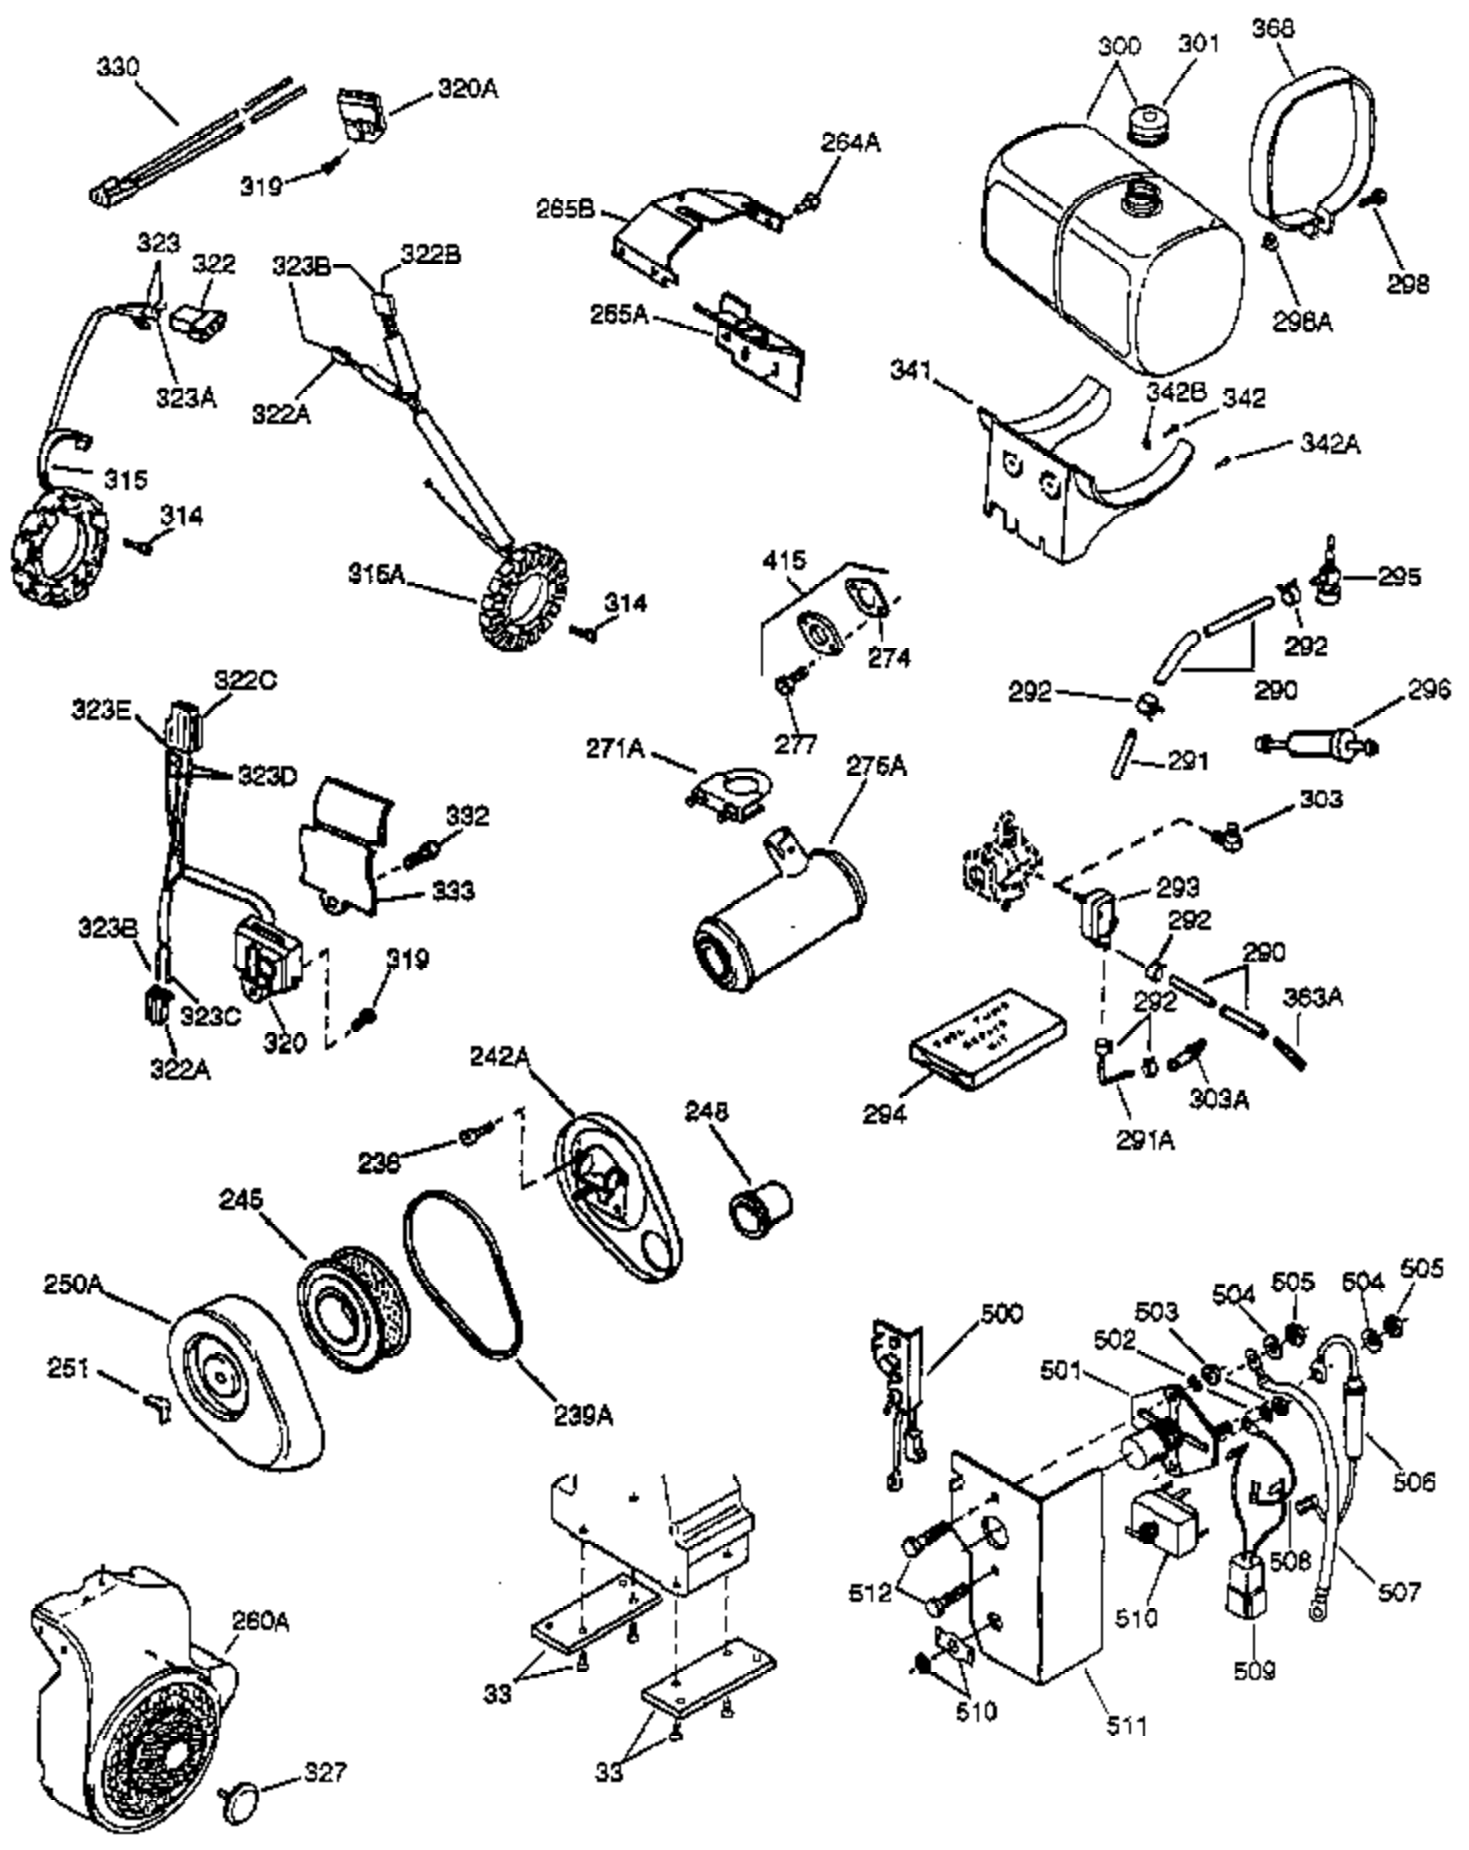

Ref #	Part Number	Qty	Description
16B	31965	1	Governor Spring Plate
238	650399	4	Screw, 10-32 x 5/8"
239A	34197	1	Air Cleaner Gasket
245	32008	1	Air Cleaner Element
248	34194A	1	Air Cleaner Tube
251	650513	1	Wing Nut, 1/4-20
261A	650751	1	Screw, 1/4-20 x 7/16"
264A	650128	2	Screw, 10-24 x 1/2"
265A	34283	1	Cylinder Head Cover
265B	34413	1	Cylinder Head Cover
271A	35732	1	Muffler Clamp
290	29774	1	Fuel Line
291A	29774	1	Fuel Line (6.00")
291	30962	1	Fuel Line (21.00")
292	26460	4	Fuel Line Clamp
293	35807	1	Pulse Pump
294	35791	1	Fuel Pump Repair Kit
295	29683	1	Fuel Shut-off Valve
298A	650456	2	Lock Nut, 1/4-20
298	650488	2	Screw, 1/4-20 x 1-1/4"
300	33979	1	Fuel Tank (Incl. 301)
303	29634	1	Fuel Fitting
314	650521	2	Screw, 10-32 x 1-1/8"
315	610902	1	Alternator Coil (20 Amp)(Incl. 322 32 2& 323)
319	30063	1	Screw, Torx T-30, 1/4-20 x 1/2"
320	610996	1	Regulator
322	611201	1	Connector Body
323A	610905	2	Terminal
323	610904	1	Terminal
341	33978	1	Fuel Tank Bracket
342	650786	2	Screw, 1/4-20 x 5/8"
342B	650787	2	Washer
342A	650785	2	Screw, 5/16-18 x 5/8"
355	590701	1	Starter Handle
368	33980	1	Fuel Tank Strap
500	730198	1	Electric Starter Switch Kit (Incl. 50 1 - 512)
501	34616	1	Starter Switch
502	27513	2	Lock Washer
503	650864	2	Hex Nut
504	8274	2	Lock Washer
505	650586	2	Jam Nut
506	34620	1	Wire & Fuse
507	34618	1	Starter Wire
508	34619	1	Ground Wire
509	34617	1	Adapter Cord
510	34615	1	Toggle Switch
511	34614	1	Starter Button Bracket
512	792026	2	Screw