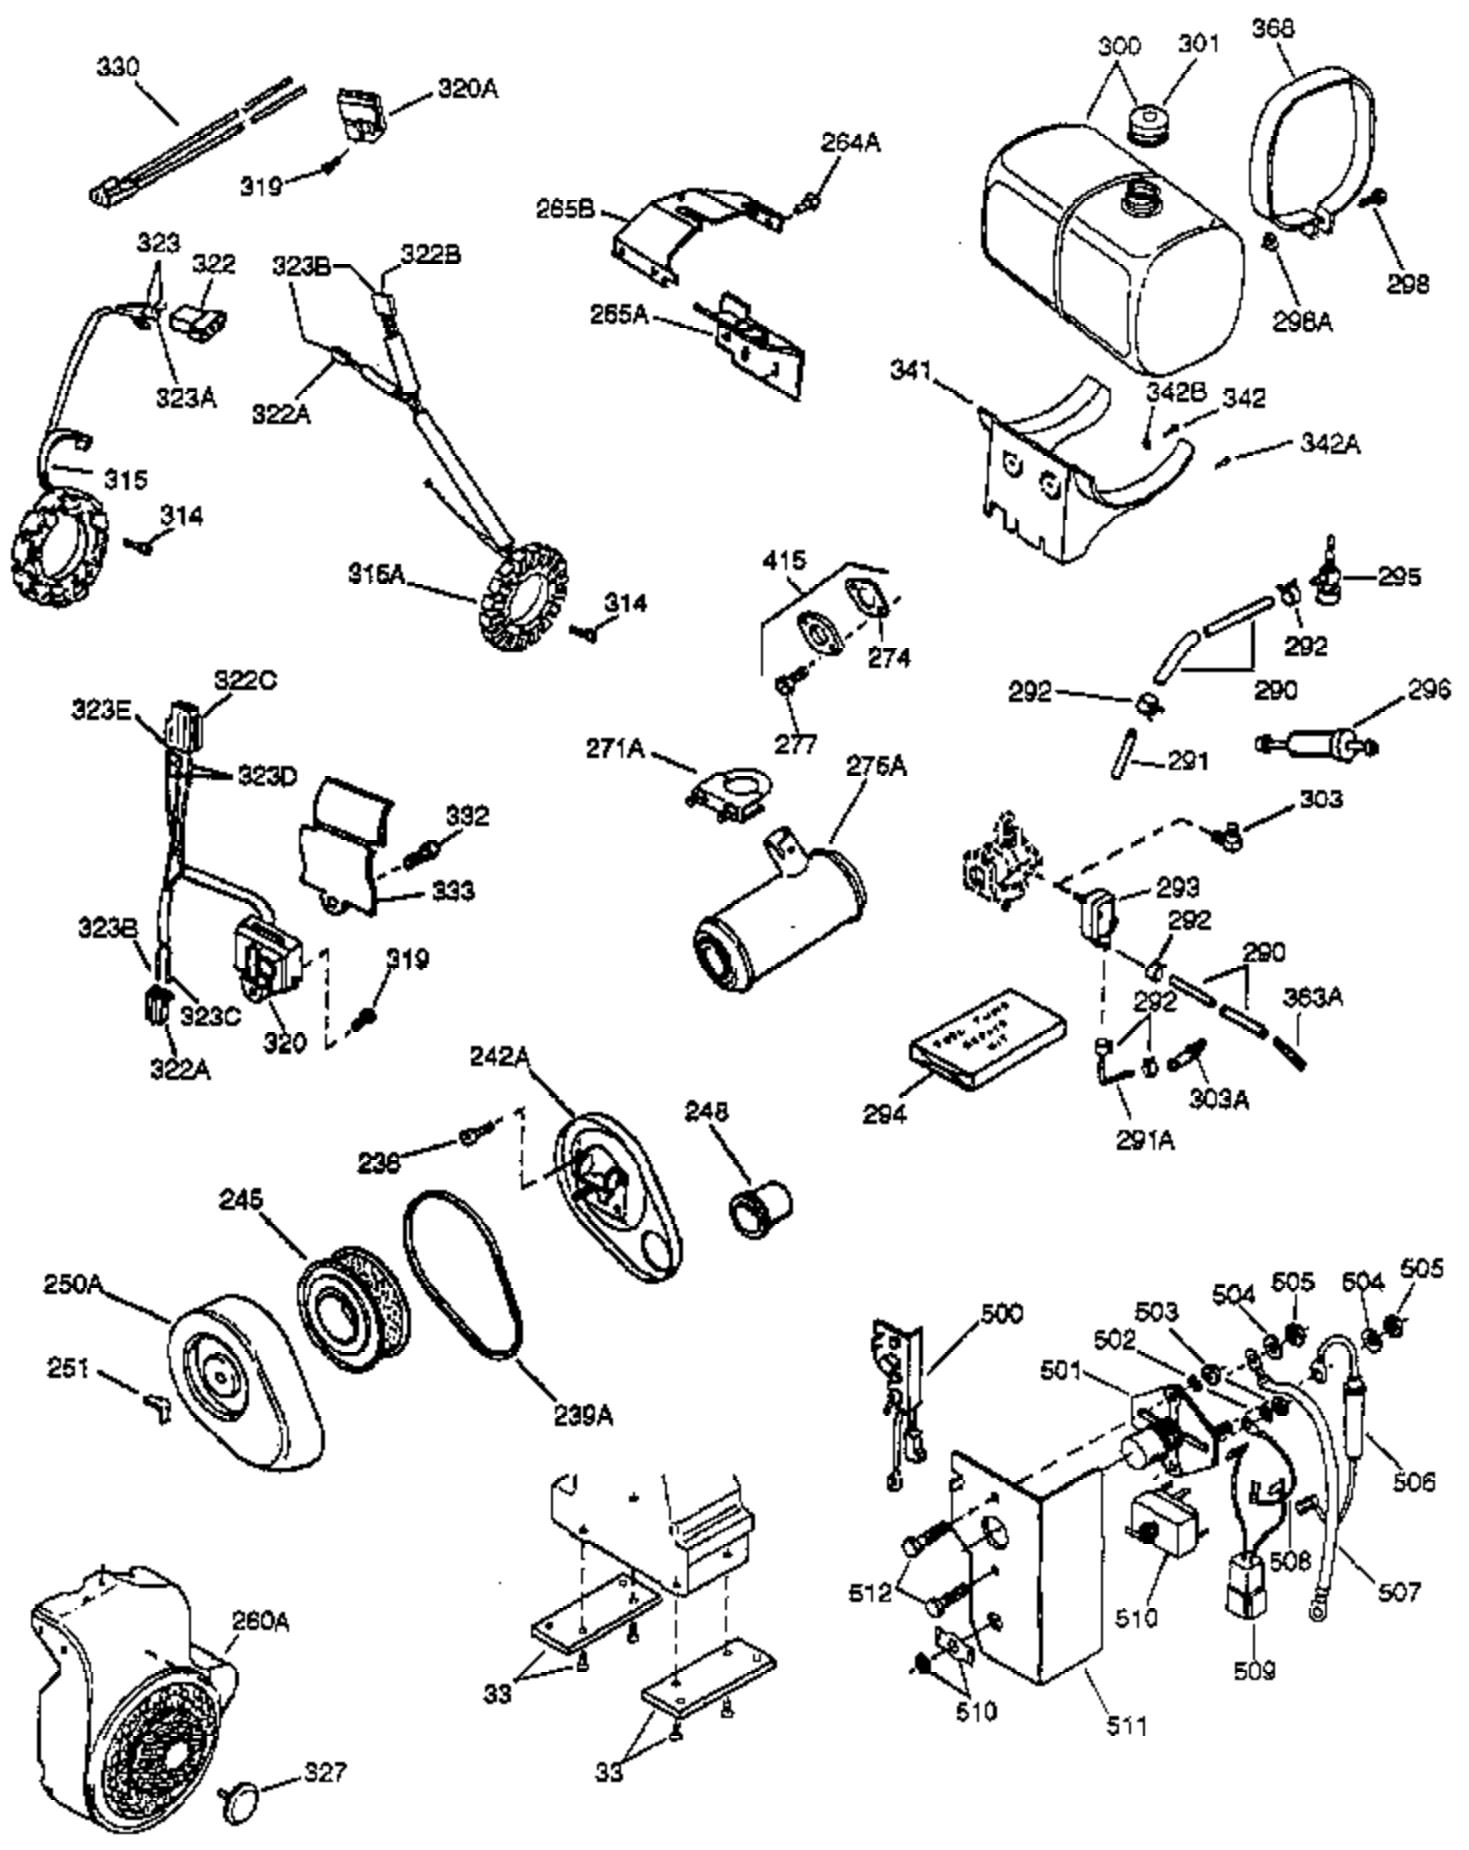

Ref #	Part Number	Qty	Description
16B	31965	1	Governor Spring Plate
238	650399	4	Screw, 10-32 x 5/8"
239A	34197	1	Air Cleaner Gasket
242A	35473	1	Air Cleaner Bracket
245	32008	1	Air Cleaner Element
250A	34193	1	Air Cleaner Cover
251	650513	1	Wing Nut, 1/4-20
261A	650751	1	Screw, 1/4-20 x 7/16"
271A	35732	1	Muffler Clamp
290	29774	1	Fuel Line (1.12")
291A	29774	1	Fuel Line (6.00")
291	30962	1	Fuel Line (21.00")
292	26460	4	Fuel Line Clamp
293	35807	1	Pulse Pump
294	35791	1	Pulse Pump Repair Kit
295	29683	1	Fuel Shut-Off Valve
298A	650456	2	Lock Nut 1/4-20
298	650488	2	Screw 1/4-20 x 1-1/4"
300	33979	1	Fuel Tank (Incl. 301)
303	29634	1	Fuel Fitting
303A	29634	1	Fuel Fitting
314	650521	2	Screw 10-32 x 1-1/8"
315A	611214	1	Alt. Coil (20 Amp) (Incl. 322, 322A & 323)
319	651026	1	Screw 1/4-20 x 1/2"
320A	611215	1	Regulator (20 Amp)
322	610824	1	Connector Body
322A	610921	1	Connector Body
323	610922	2	Terminal
341	33978	1	Fuel Tank Bracket
342	650786	2	Screw 1/4-20 x 5/8"
342A	650785	2	Screw 5/16-18 x 5/8"
342B	650787	2	Belleville Washer
348	34194A	1	Air Cleaner Tube
355	590701	1	Starter Handle
368	33980	2	Fuel Tank Strap
500	730198	1	Electric Start Switch Assy
501	34616	1	Starter Switch
502	27513	2	Lock Washer
503	650864	1	Hex Nut
504	8274	2	Lock Washer
505	650586	2	Jam Nut
506	34620	1	Wire & Fuse
507	34618	1	Starter Wire
508	34619	1	Ground Wire
509	34617	1	Adapter Cord
510	34615	1	Toggle Switch
511	34614	1	Starter Button Bracket
512	792026	2	Screw 1/4-20 x 5/8"