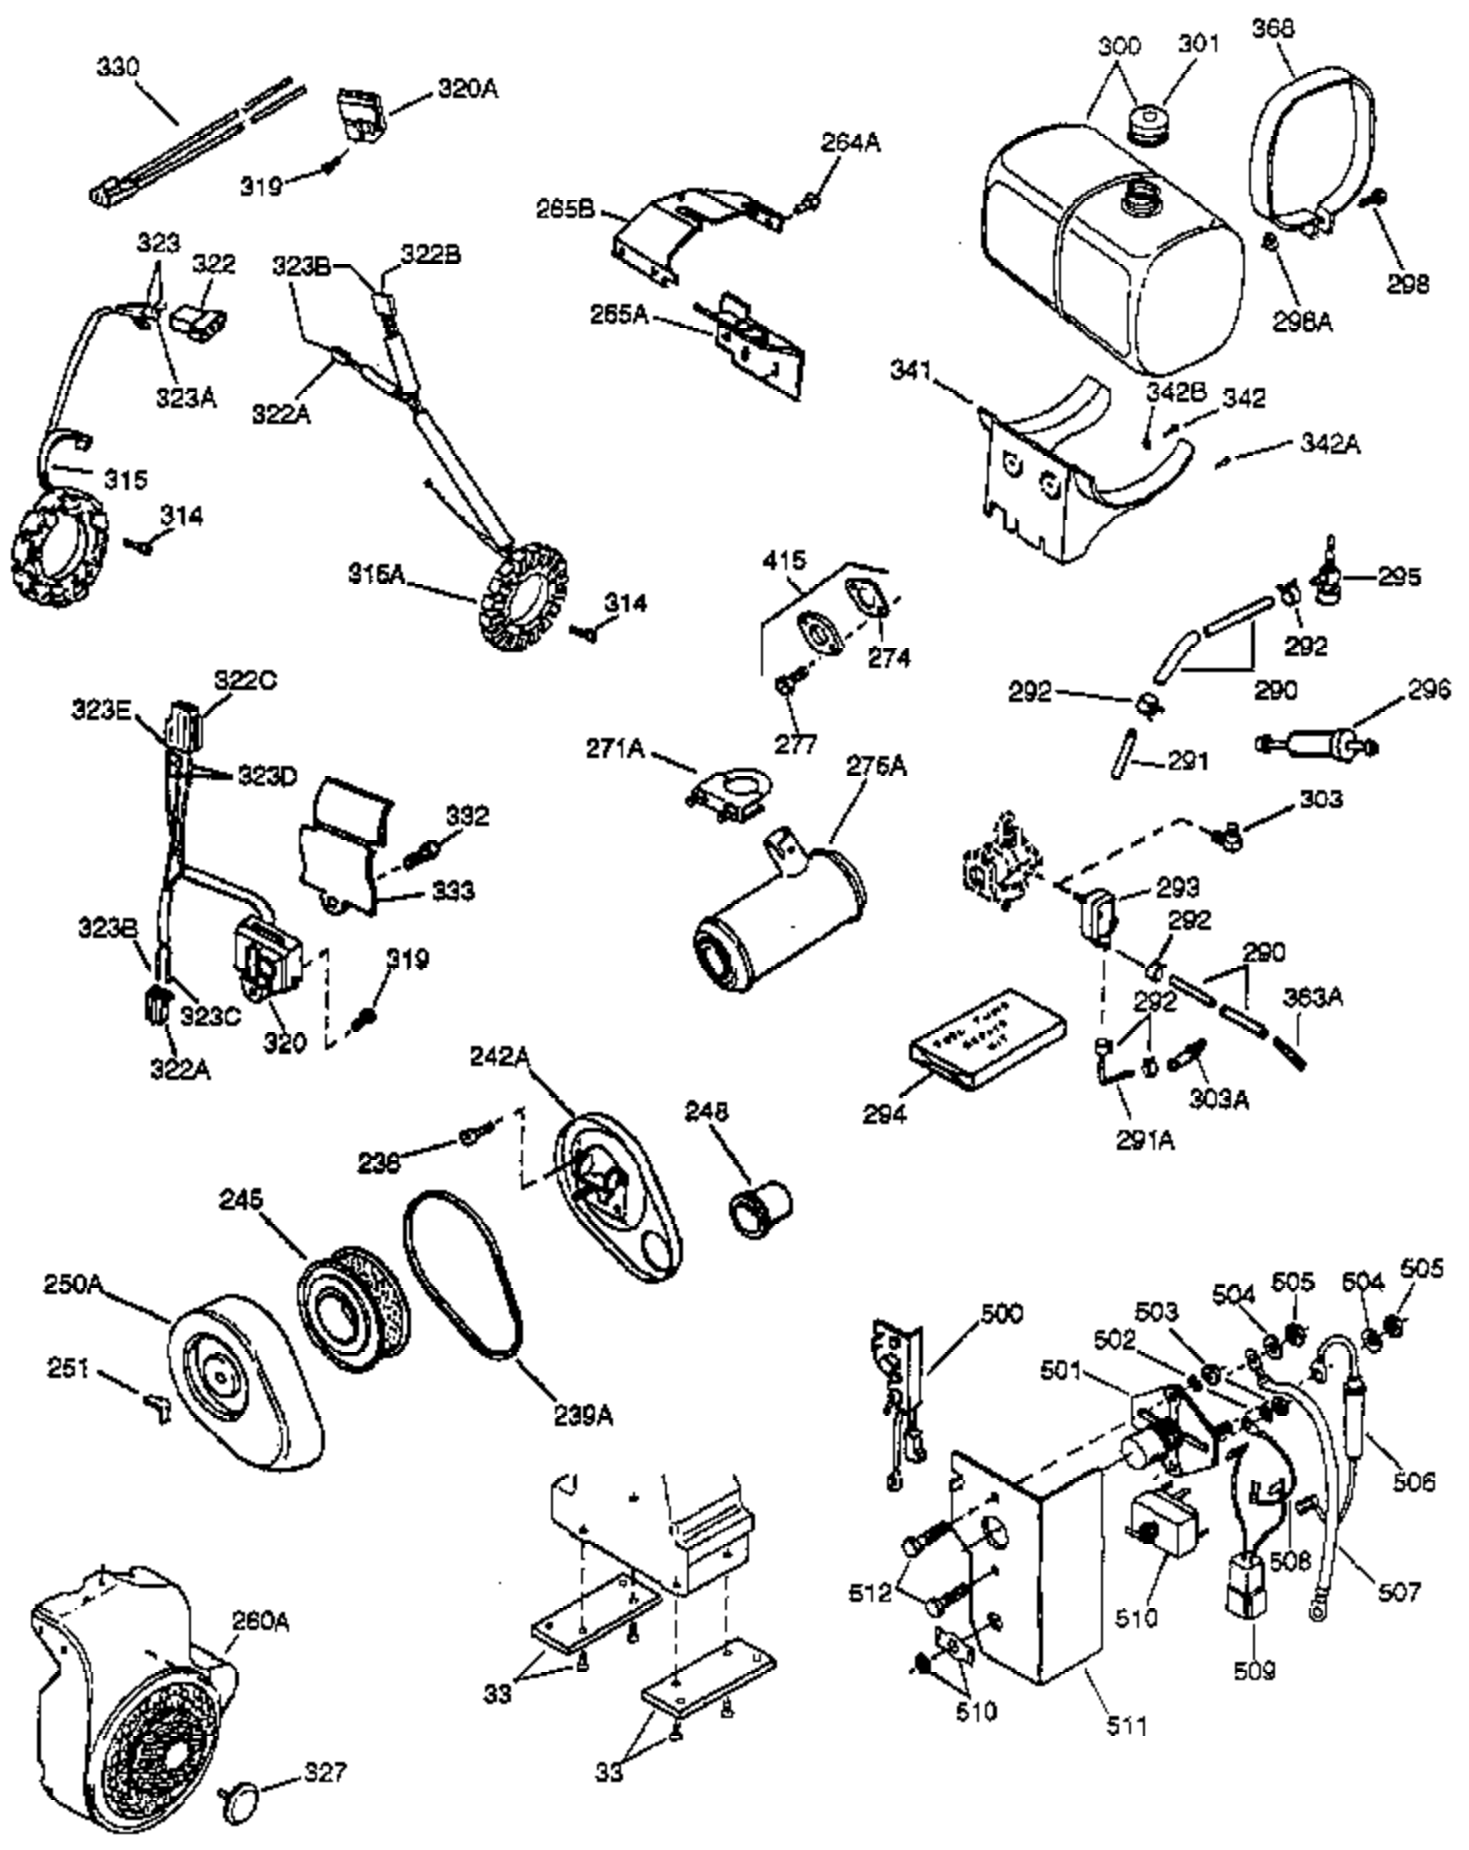

Ref #	Part Number	Qty	Description
16B	31965	1	Governor Spring Plate
238	650399	4	Screw, 10-32 x 5/8"
239A	34197	1	* Air Cleaner Gasket
245	32008	1	Air Cleaner Element
248	34194A	1	Air Cleaner Tube
251	650513	1	Wing Nut, 1/4-20
261A	650751	1	Screw, 1/4-20 x 7/16"
271A	35732	1	Muffler Clamp
290	29774	1	Fuel Line
291	30962	1	Fuel Line
291A	29774	1	Fuel Line (6.00")
292	26460	42	Fuel Line Clamp
293	35807	1	Pulse Pump
294	35791	1	Pulse Pump Repair Kit
295	29683	1	Fuel Shut-Off Valve
298A	650488	2	Screw, 1/4-20 x 1-1/4"
298B	650456	2	Lock Nut
300	33979	1	Fuel Tank
303	29634	2	Fuel Fitting
314	650521	2	Screw, 10-32 x 1-1/8"
315	611214	1	Alternator Coil (20 Amp)(Incl. 322 - 323)
319	651026	1	Screw, 1/4-20 x 1/2"
320	611215	1	Regulator (20 Amp)
322	610824	1	Connector Body
322A	610921	1	Connector Body
323	610922	5	Terminal
339	650787	2	Washer
340	33978	1	Fuel Tank Bracket
342A	650785	2	Screw, 5/16-18 x 5/8"
342	650786	2	Screw, 1/4-20 x 5/8"
355	590701	1	Starter Handle
368	33980	2	Fuel Tank Strap
370G	35274	1	Oil Instruction Decal
500	730198	1	Switch Ass'y.
501	34616	1	Starter Switch
502	27513	2	Lock Washer
503	650864	2	Nut, 1/4-20
504	8274	2	Lock Washer
505	650586	2	Nut, 5/16-24
506	34620	1	Wire & Fuse
507	34618	1	Starter Wire
508	34619	1	Ground Wire
509	34617	1	Adapter Cord
511	34614	1	Starter Button Bracket
512	792026	2	Screw, 1/4-20 x 7/8"