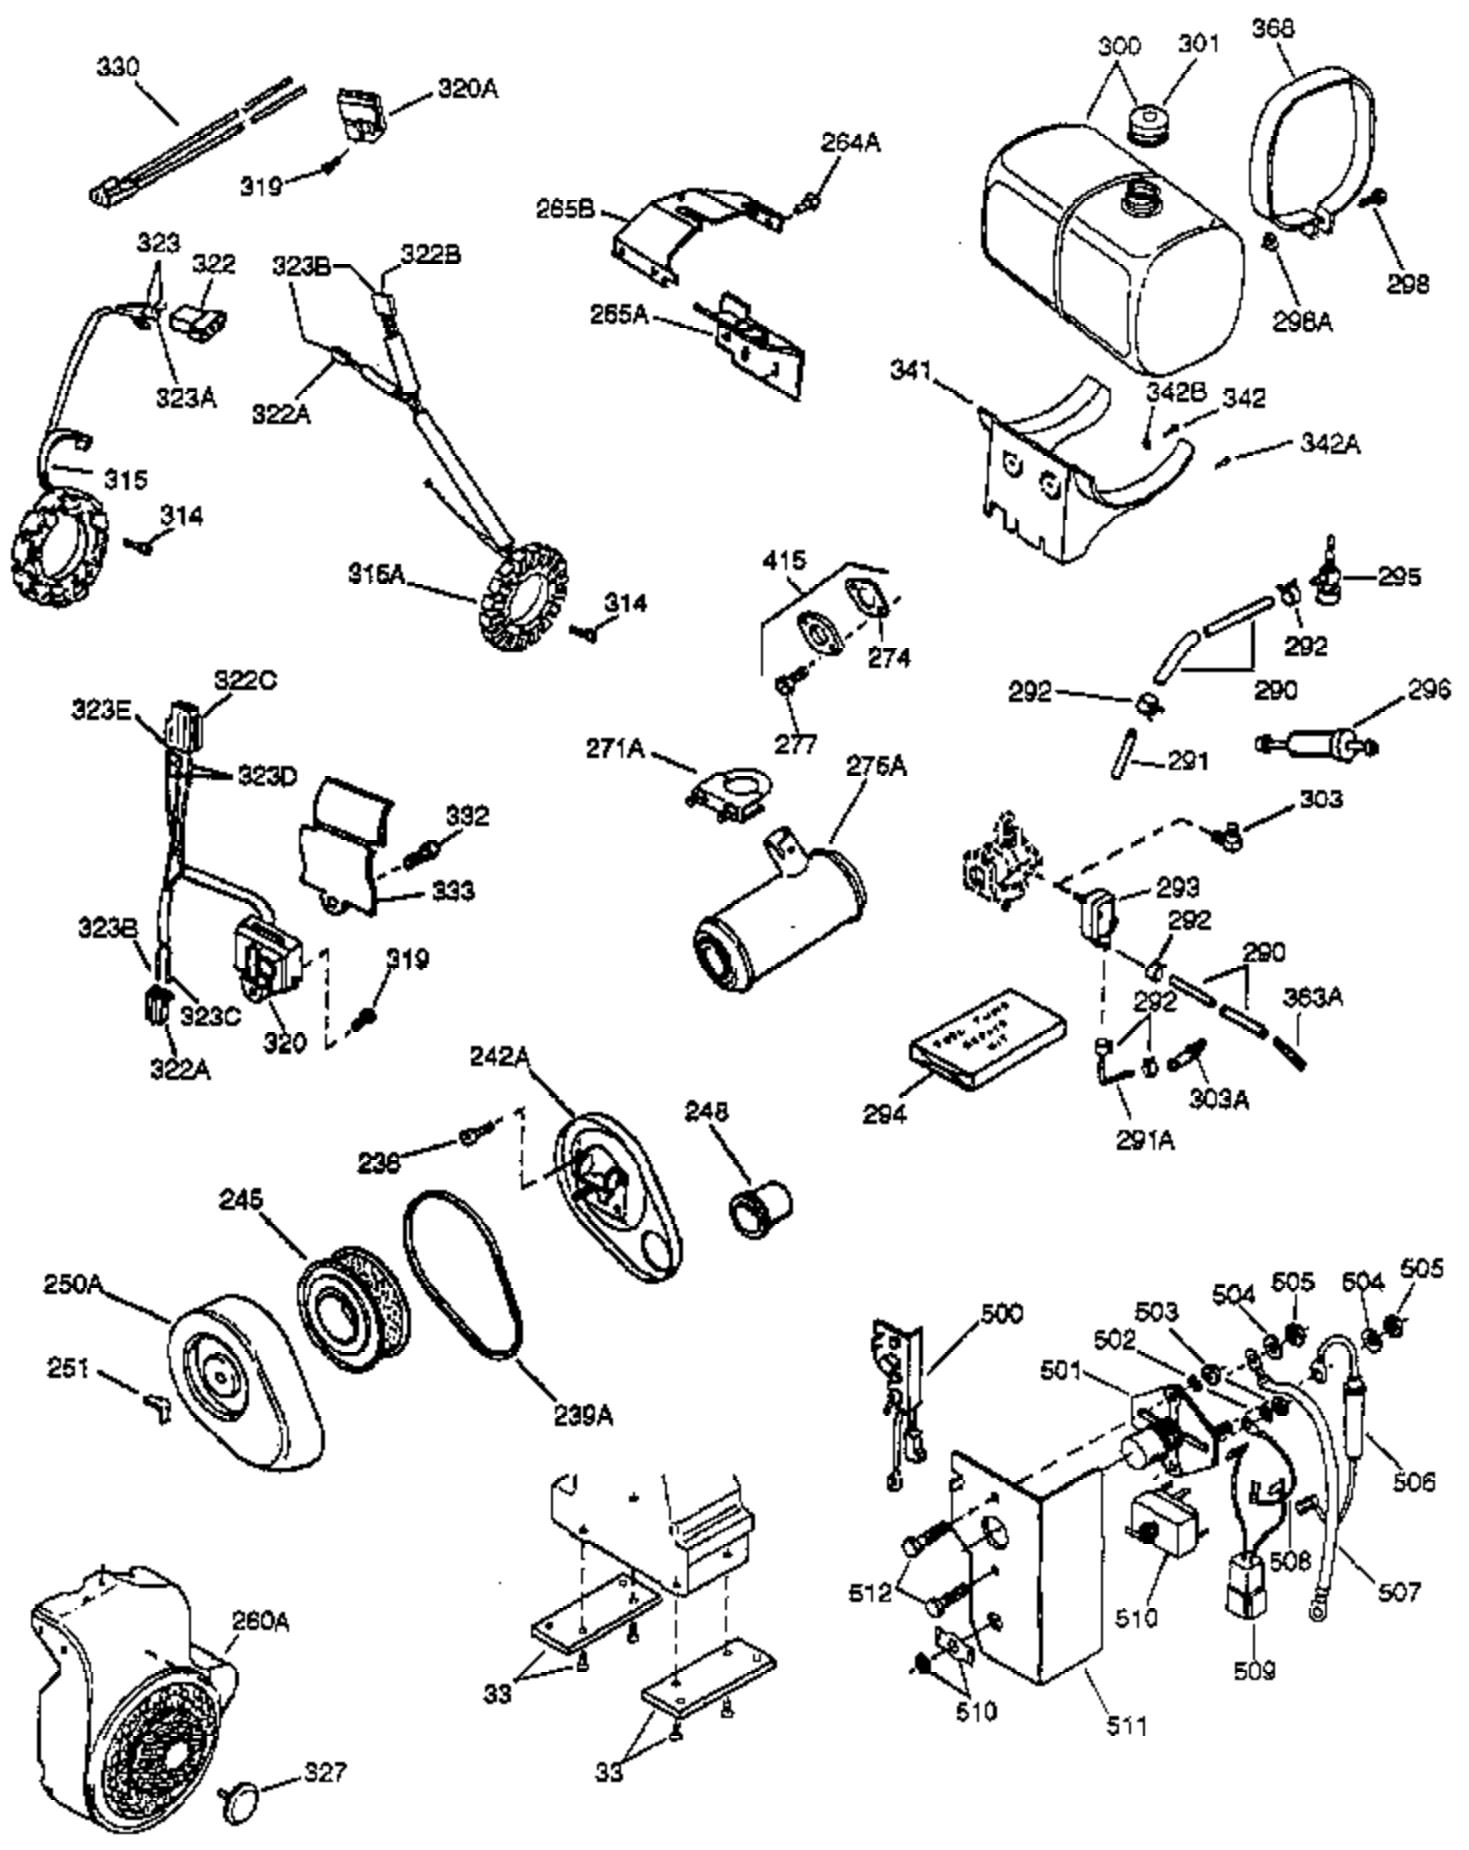

Ref #	Part Number	Qty	Description
16B	31965	1	Governor Spring Plate
238	650399	4	Screw, 10-32 x 5/8"
245	32008	1	Air Cleaner Filter
251	650513	1	Wing Nut, 1/4-20
261A	650751	1	Screw, 1/4-20 x 7/16"
271A	35732	1	Muffler Clamp
290	29774	1	Fuel Line
291	30962	1	Fuel Line
291A	29774	1	Fuel Line (6.00")
292	26460	42	Fuel Line Clamp
293	35807	1	Pulse Pump
294	35791	1	Pulse Pump Repair Kit
295	29683	1	Fuel Shut-Off Valve
298A	650488	2	Screw, 1/4-20 x 1-1/4"
298B	650456	2	Lock Nut
300	33979	1	Fuel Tank
303	29634	2	Fuel Fitting
332	650736	1	Screw, 10-16 x 3/8"
333	34276	1	Regulator Cover
339	650787	2	Washer
340	33978	1	Fuel Tank Bracket
342	650786	2	Screw, 1/4-20 x 5/8"
342A	650785	2	Screw, 5/16-18 x 5/8"
355	590701	1	Starter Handle
368	33980	2	Fuel Tank Strap
370G	35274	1	Oil Instruction Decal