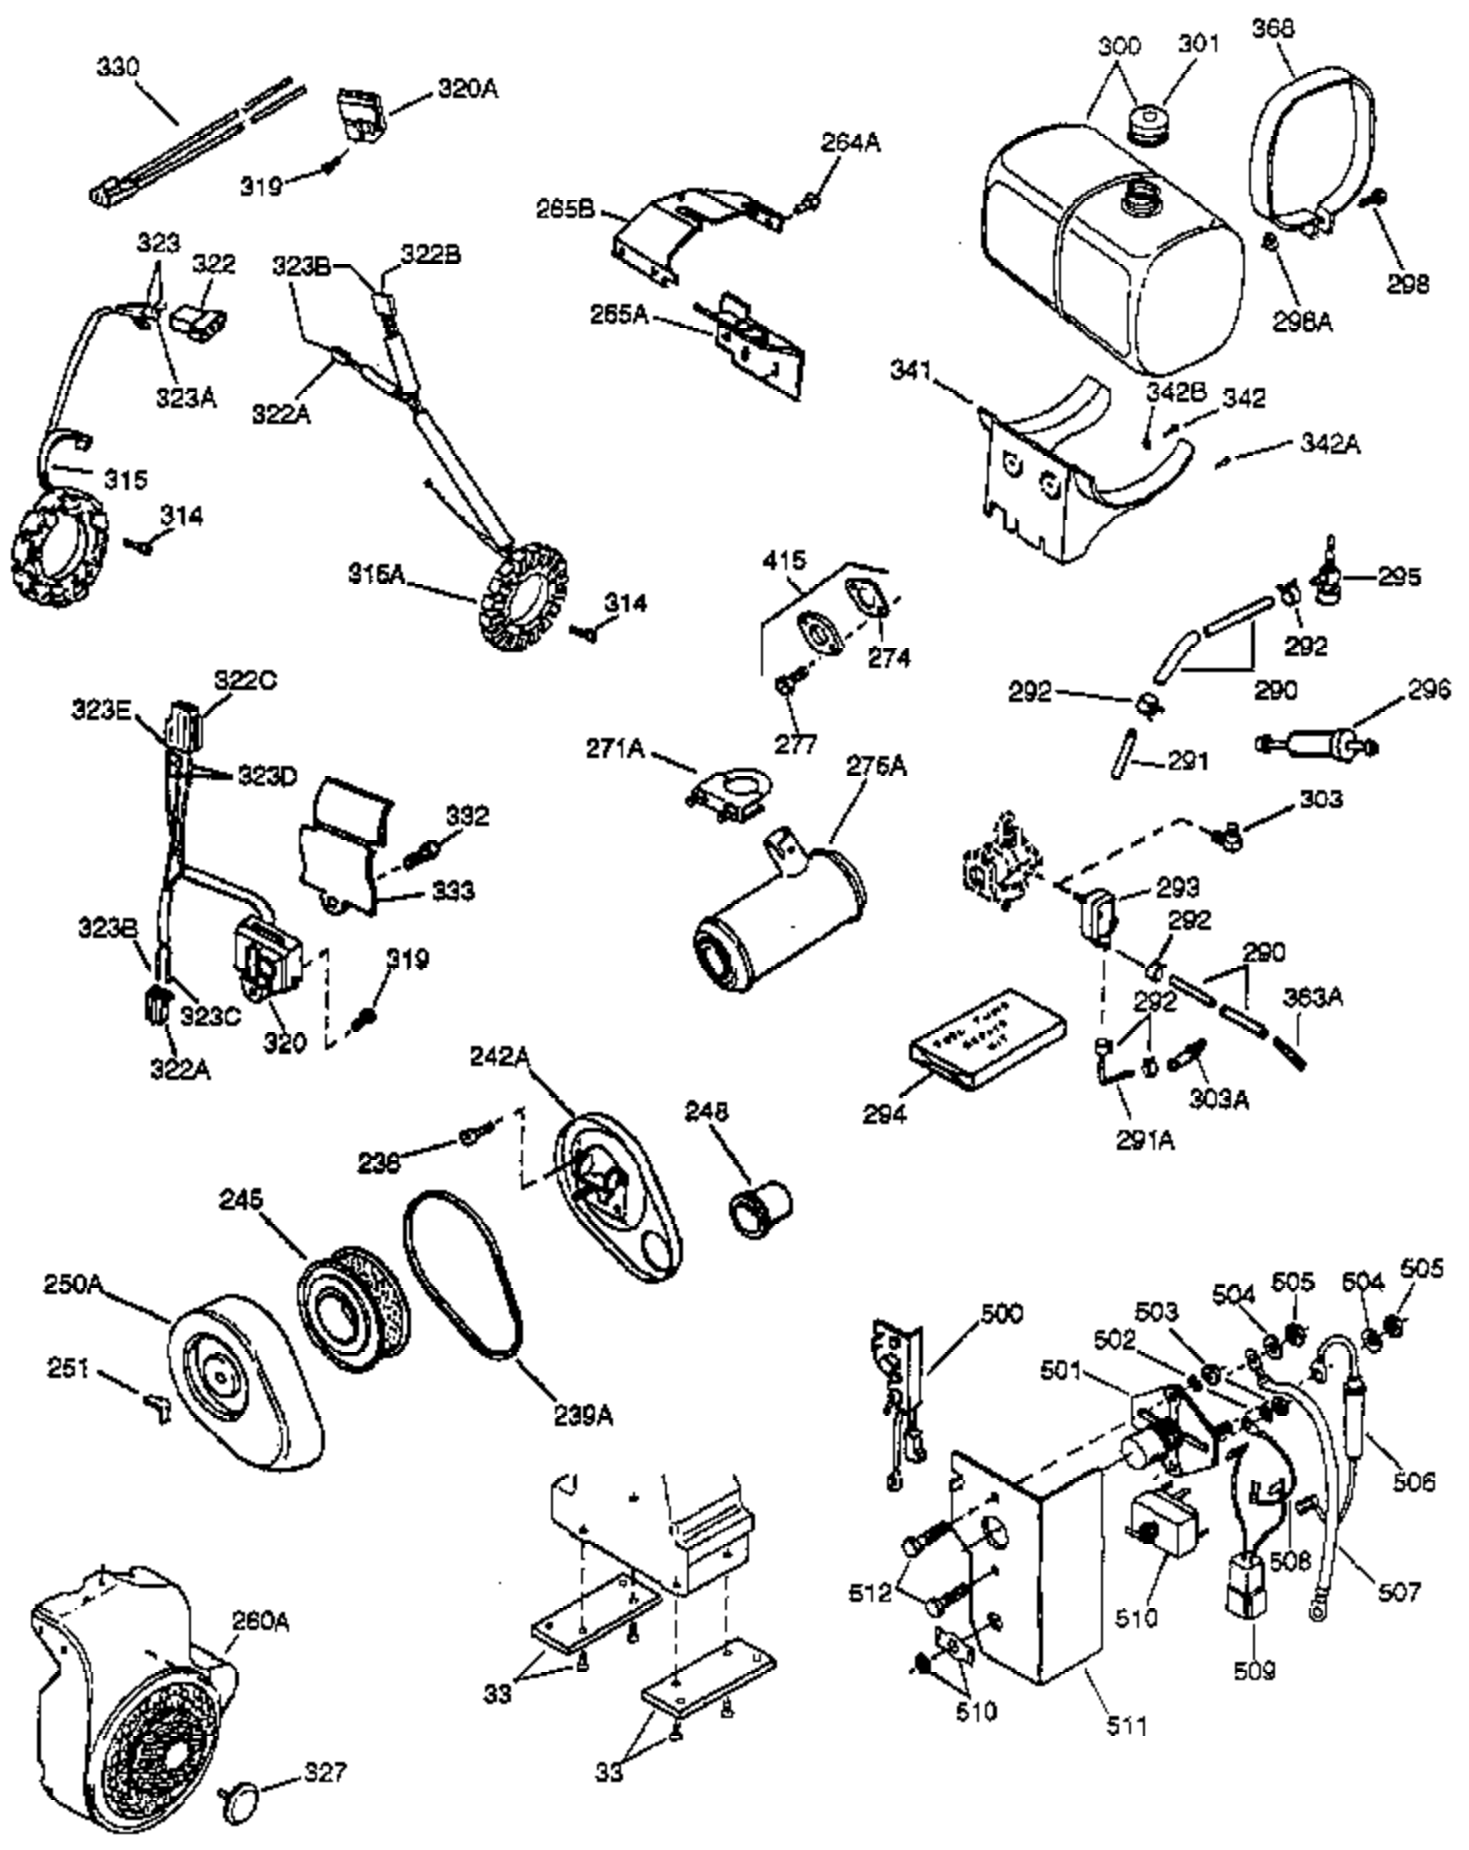

Ref #	Part Number	Qty	Description
16B	31965	1	Governor Spring Plate
238	650399	4	Screw, 10-32 x 5/8"
245	32008	1	Air Cleaner Element
251	650513	1	Wing Nut, 1/4-20
261A	650751	1	Screw, 1/4-20 x 7/16"
271A	35732	1	Muffler Clamp
290	29774	1	Fuel Line
291A	29774	1	Fuel Line (6.00")
291	30962	1	Fuel Line (21.00")
292	26460	4	Fuel Line Clamp
293	35807	1	Pulse Pump
294	35791	1	Fuel Pump Repair Kit
295	29683	1	Fuel Shut-off Valve
298A	650456	2	Lock Nut, 1/4-20
298	650488	2	Screw, 1/4-20 x 1-1/4"
300	33979	1	Fuel Tank (Incl. 301)
303	29634	2	Fuel Fitting
314	650521	2	Screw, 10-32 x 1-1/8"
315	611214	1	Alternator Coil (20 Amp)(Incl. 322 32 2 & 323)
319	651026	1	Screw 1/4-20 x 1/2"
320	611215	1	Regulator (20 Amp)
322	610824	1	Connector Body
323A	610922	2	Terminal
323	610921	1	Connector Body
330	34393	1	Alternator Cord
341	33978	1	Fuel Tank Bracket
342	650786	2	Screw, 1/4-20 x 5/8"
342B	650787	2	Washer
342A	650785	2	Screw, 5/16-18 x 5/8"
355	590701	1	Starter Handle
368	33980	1	Fuel Tank Strap
500	730198	1	Electric Starter Switch Kit (Incl. 50 1 - 512)
501	34616	1	Starter Switch
502	27513	2	Lock Washer
503	650864	2	Hex Nut
504	8274	2	Lock Washer
505	650586	2	Jam Nut
506	34620	1	Wire & Fuse
507	34618	1	Starter Wire
508	34619	1	Ground Wire
509	34617	1	Adapter Cord
510	34615	1	Toggle Switch
511	34614	1	Starter Button Bracket
512	792026	2	Screw