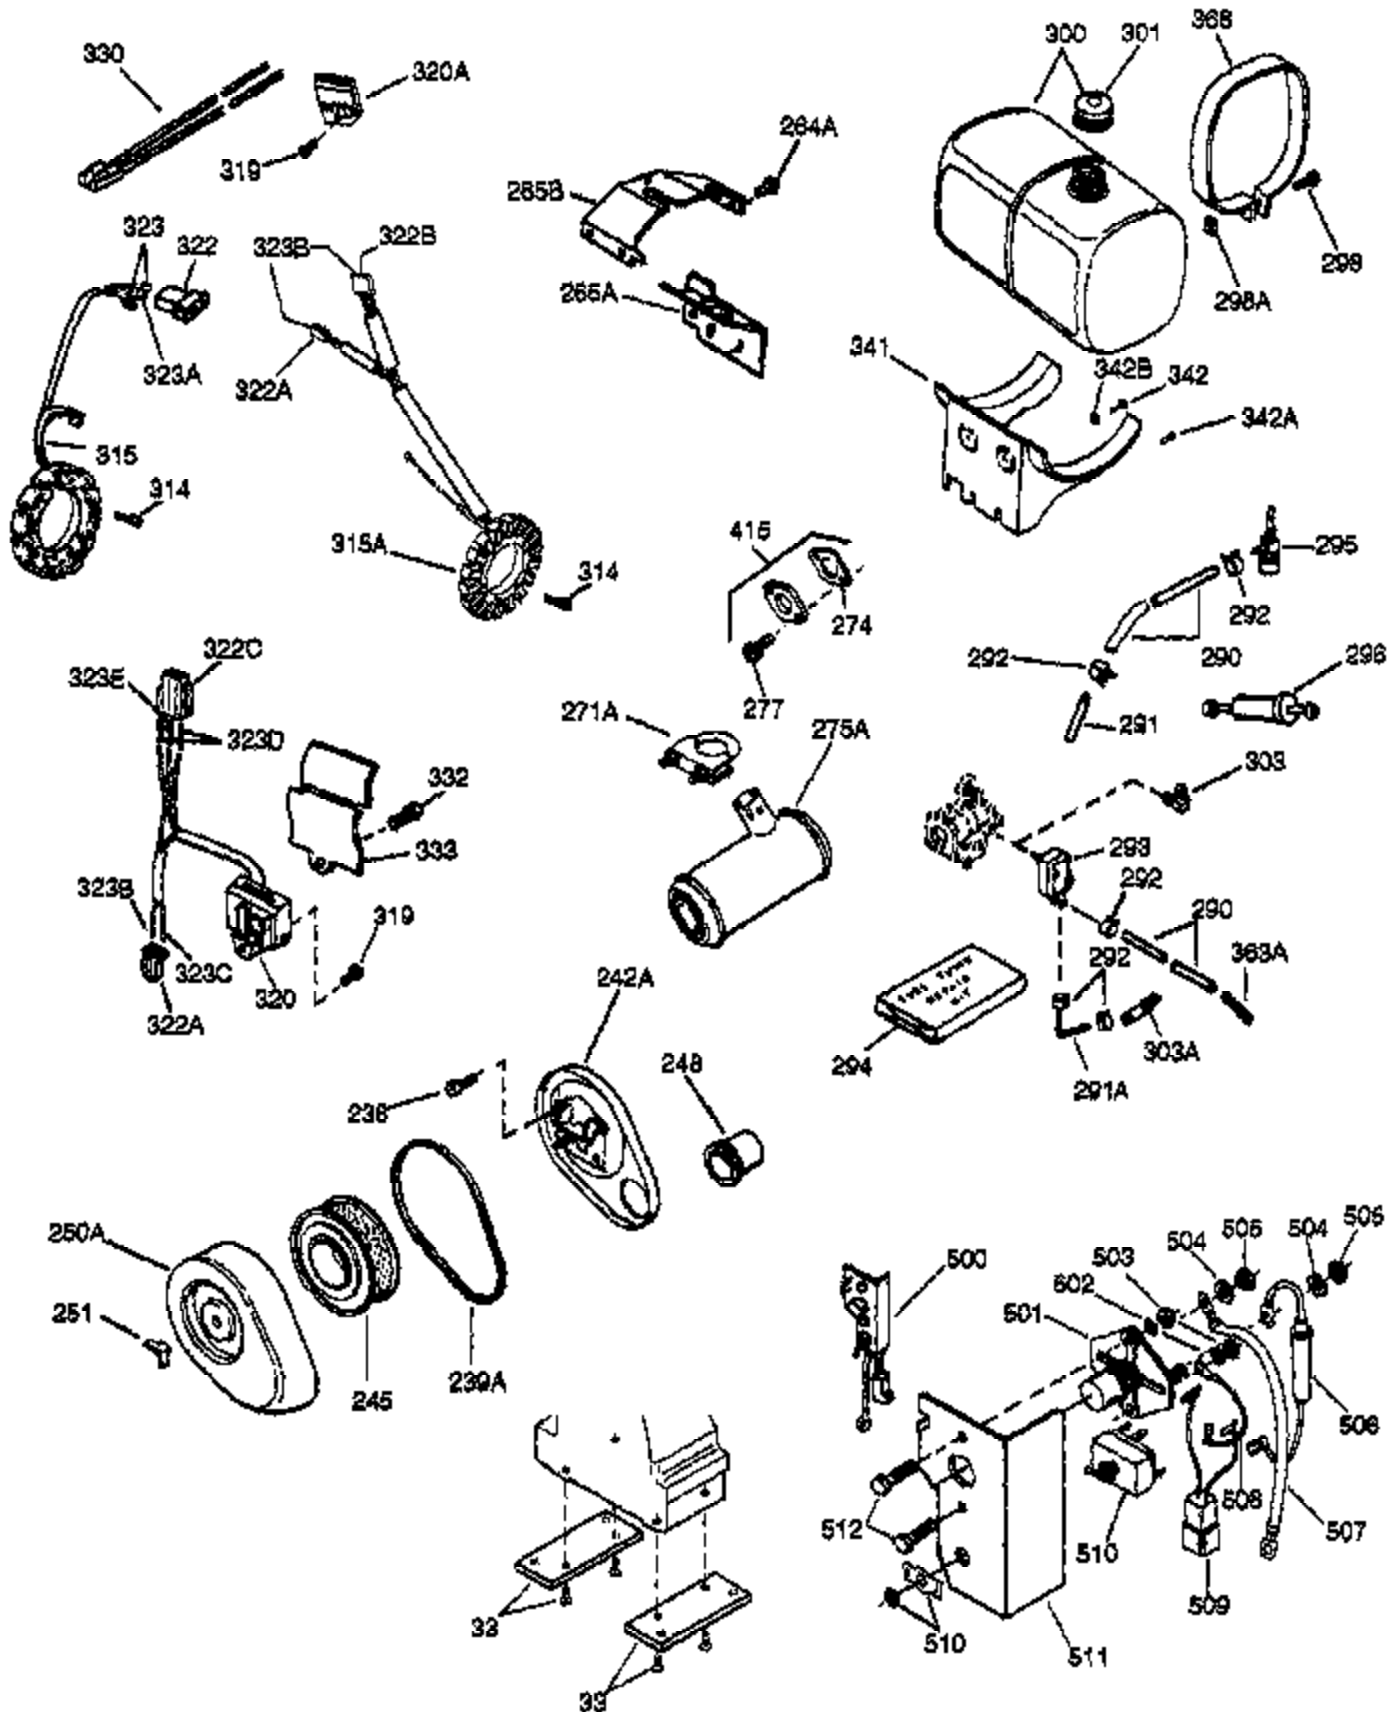

(Page 2 of 2)

IMAGE FILE: ENOH160.2

Ref #	Part Number	Qty	Description
144	33484	3	* "O" Ring (Also Incl. in 401)
238	650399	4	Screw, 10-32 x 5/8"
239A	34197	1	Air Cleaner Gasket
245	32008	1	Air Cleaner Element
248	34194A	1	Air Cleaner Tube
251	650513	1	Wing Nut, 1/4-20
262	650751	1	Screw, 1/4-20 x 7/16"
264A	650128	2	Screw, 10-24 x 1/2"
265B	34284	1	Cylinder Head Cover
265A	34283	1	Cylinder Head Cover
271A	35732	1	Muffler Clamp
290	29774	1	Fuel Line
291A	29774	1	Fuel Line (6.00")
291	30962	1	Fuel Line
292	26460	4	Fuel Line Clamp
293	35807	1	Fuel Pump (Incl. 294)
294	35791	1	Pulse Pump Repair Kit
295	29683	1	Fuel Shut-Off Valve
298A	650456	2	Lock Nut, 1/4-20
298	650488	2	Screw, 1/4-20 x 1-1/4"
300	33979	1	Fuel Tank (Incl. 301)
301	410144B	1	Fuel Cap
303	29634	2	Fuel Fitting
314	650521	2	Screw, 10-32 x 1-1/8"
315	611214	1	Alternator Coil (20 Amp)(Incl. 322 - 323)
319	8274	1	Lock Washer
319	651026	1	Screw, 1/4-20 x 1/2"
320	611215	1	Regulator (20 Amp)
322	610824	1	Connector Body
322A	610921	1	Connector Body
323	610922	5	Terminal
341	33978	1	Fuel Tank Bracket
342A	650785	2	Screw, 5/16-18 x 5/8"
342B	650787	2	Washer
342	650786	2	Screw, 1/4-20 x 5/8"
366A	32143	1	Exhaust Pipe Nipple
368	33980	2	Fuel Tank Strap
500	730198	1	Electric Starter Switch Kit (Incl. 50 1 - 512)
501	34616	1	Starter Switch
502	27513	2	Lock Washer
503	650864	2	Nut
504	8274	1	Lock Washer
505	650586	1	Nut
506	34620	1	Wire & Fuse
507	34618	1	Starter Wire
508	34619	1	Ground Wire
509	34617		Adapter Cord
510	34615	1	Toggle Switch
511	34614	1	Starter Button Bracket
512	792026	2	Screw, 1/4-20 x 7/8"