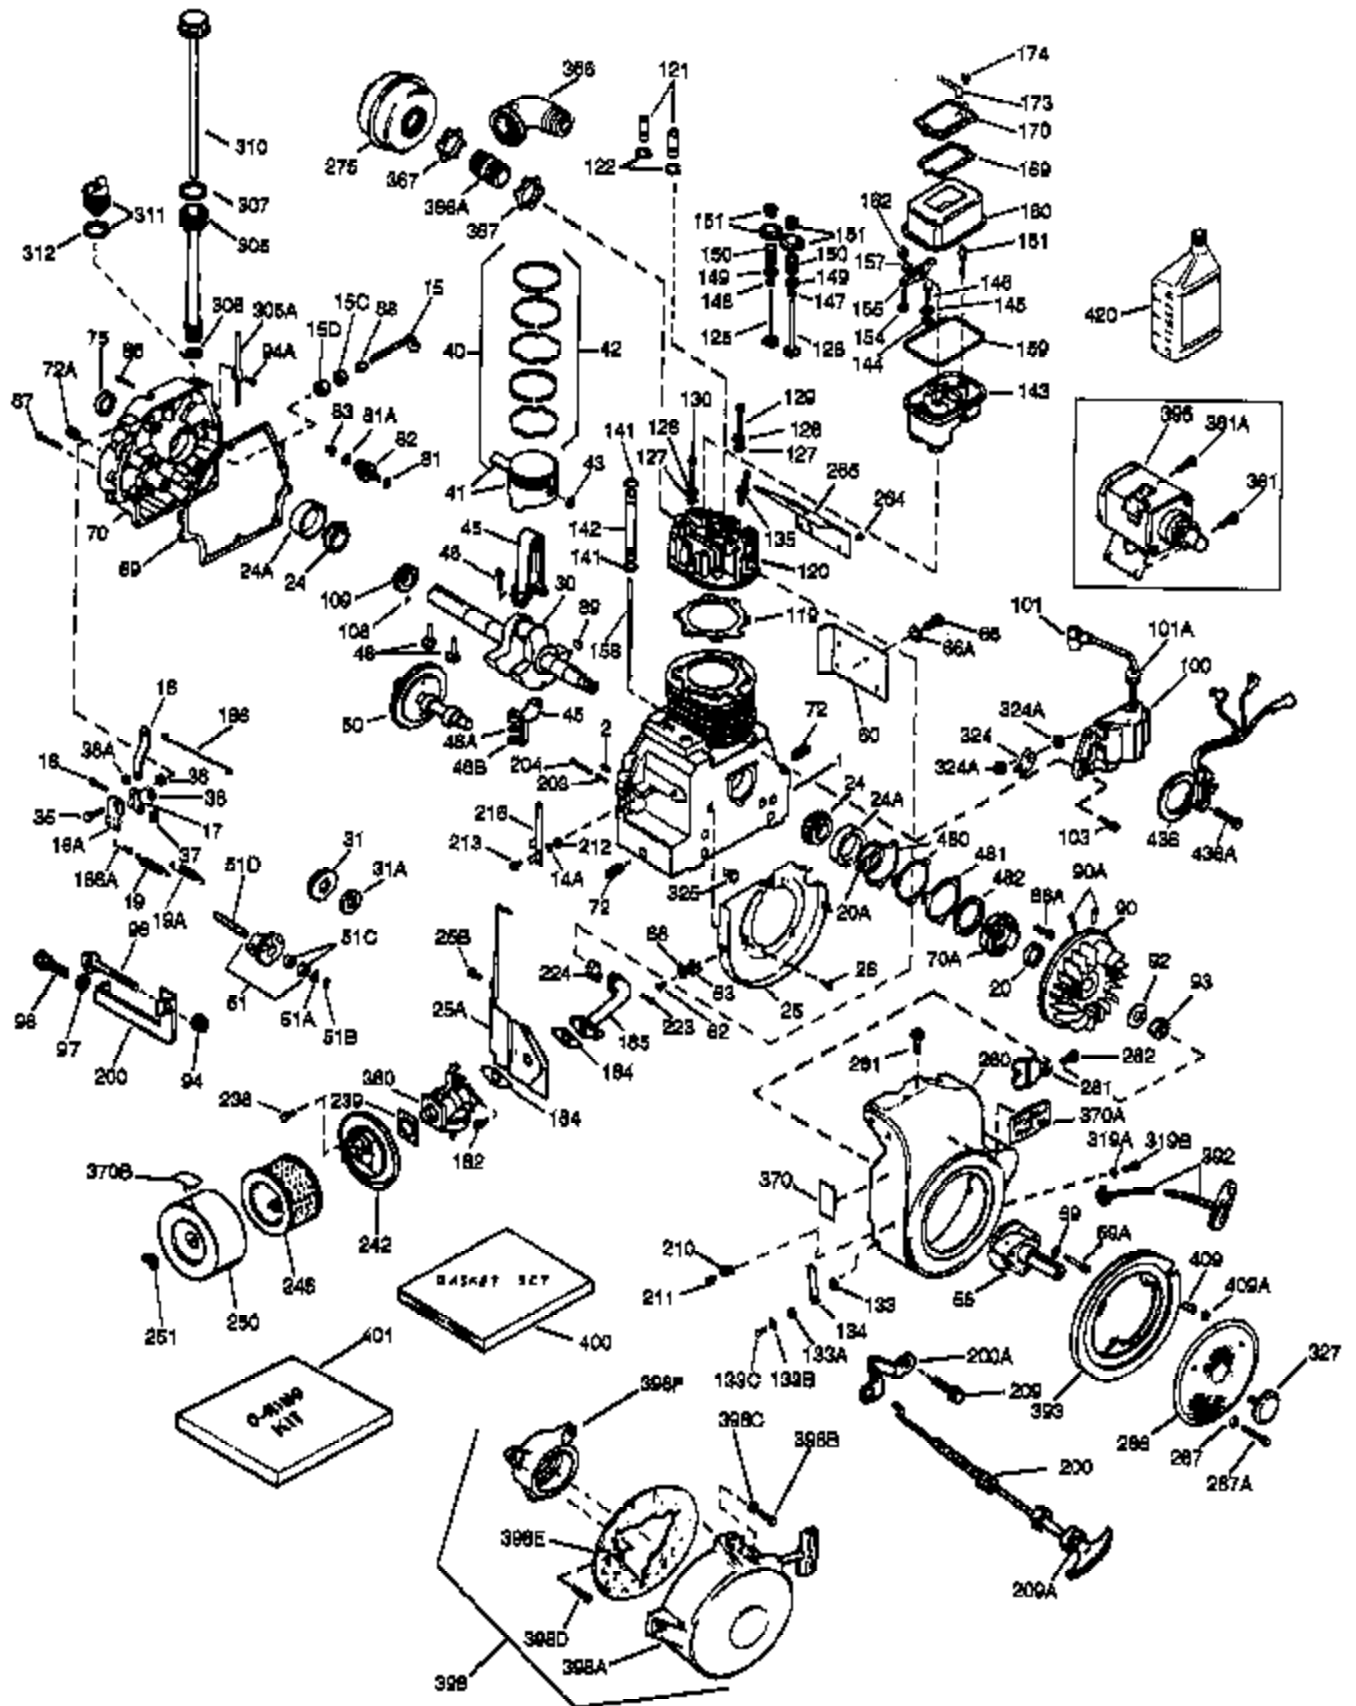

(Page 1 of 2)

IMAGE FILE: ENOH160.2

Ref #	Part Number	Qty	Description
1	34648A	1	Cylinder (Incl. 2,20 & 72)
2	27652	2	Dowel Pin
14A	28558	1	Washer
15	32425	1	Governor Rod
16A	31965	1	Governor Spring Plate
16	31963	1	Governor Lever
17	31964	1	Governor Lever Clamp
18	650544	1	Screw, Torx T-25, 10-24 x 7/8"
19	31967	1	Extension Spring
20	31950	1	* Oil Seal
20A	32599	1	* "O" Ring
24A	31928	2	Bearing Cup
24	31932	2	Tapered Roller Bearing
25A	34285	1	Air Baffle
25B	651031	1	Screw, 1/4-20 x 9/16"
25	32579	1	Blower Housing Baffle
26	650561	3	Screw, 1/4-20 x 5/8"
30	34169A	1	Crankshaft
35	30312	1	Screw, 10-32 x 1/2"
37	7975	1	Lock Nut, 10-24
38	29193	1	Retaining Ring
38A	650518	1	Washer
40	34624	1	Piston, Pin & Ring Set (Std.)
40	34625	1	Piston, Pin & Ring Set (.010" OS)
40	34626	1	Piston, Pin & Ring Set (.020" OS)
41	34629	1	Piston & Pin Ass'y (Std.) (Incl. 43)
41	34630	1	Piston & Pin Ass'y (.010" OS) (Incl. 43)
41	34631	1	Piston & Pin Ass'y (.020" OS) (Incl. 43)
42	34635	1	Ring Set (Std.)
42	34636	1	Ring Set (.010" OS)
42	34637	1	Ring Set (.020" OS)
43	34634	2	Piston Pin Retaining Ring
45	34640	1	Connecting Rod Ass'y (Incl.46 - 46B)
45	35243	1	Connecting Rod Ass'y (.010" US)(Incl. 46-46B)
45	35244	1	Connecting Rod Ass'y (.020" US)(Incl. 46-46B)
46A	26073	2	Washer
46	32077	2	Connecting Rod Bolt
46B	28264	2	Nut
48	33472	2	Valve Lifter
50	34752	1	Camshaft (MCR)
69	31956B	1	* Cylinder Cover Gasket
70A	32577	1	Cylinder Cover (See Ref. #'s 480-482)
70	32580A	1	Cylinder Cover (Incl. 15,38,72,75,88)
72A	28534	2	Oil Drain Plug
72	31927	2	Oil Drain Plug
75	31950	1	Oil Seal
81A	650745	1	Washer
81	30590A	1	Washer
82	34751	1	Governor Gear Ass'y
83	35322	1	Governor Spool
86A	792028	3	Screw, 5/16-18 x 7/8"
86	650588	1	Screw, 1/4-20 x 2"
87	650451	8	Screw, 1/4-20 x 1"
88	32426	1	Spacer
89	650592	1	Flywheel Key
90	610909	1	Flywheel (Incl. 90A)
90A	730201	1	Trigger Pin Kit
92	650666	1	Washer