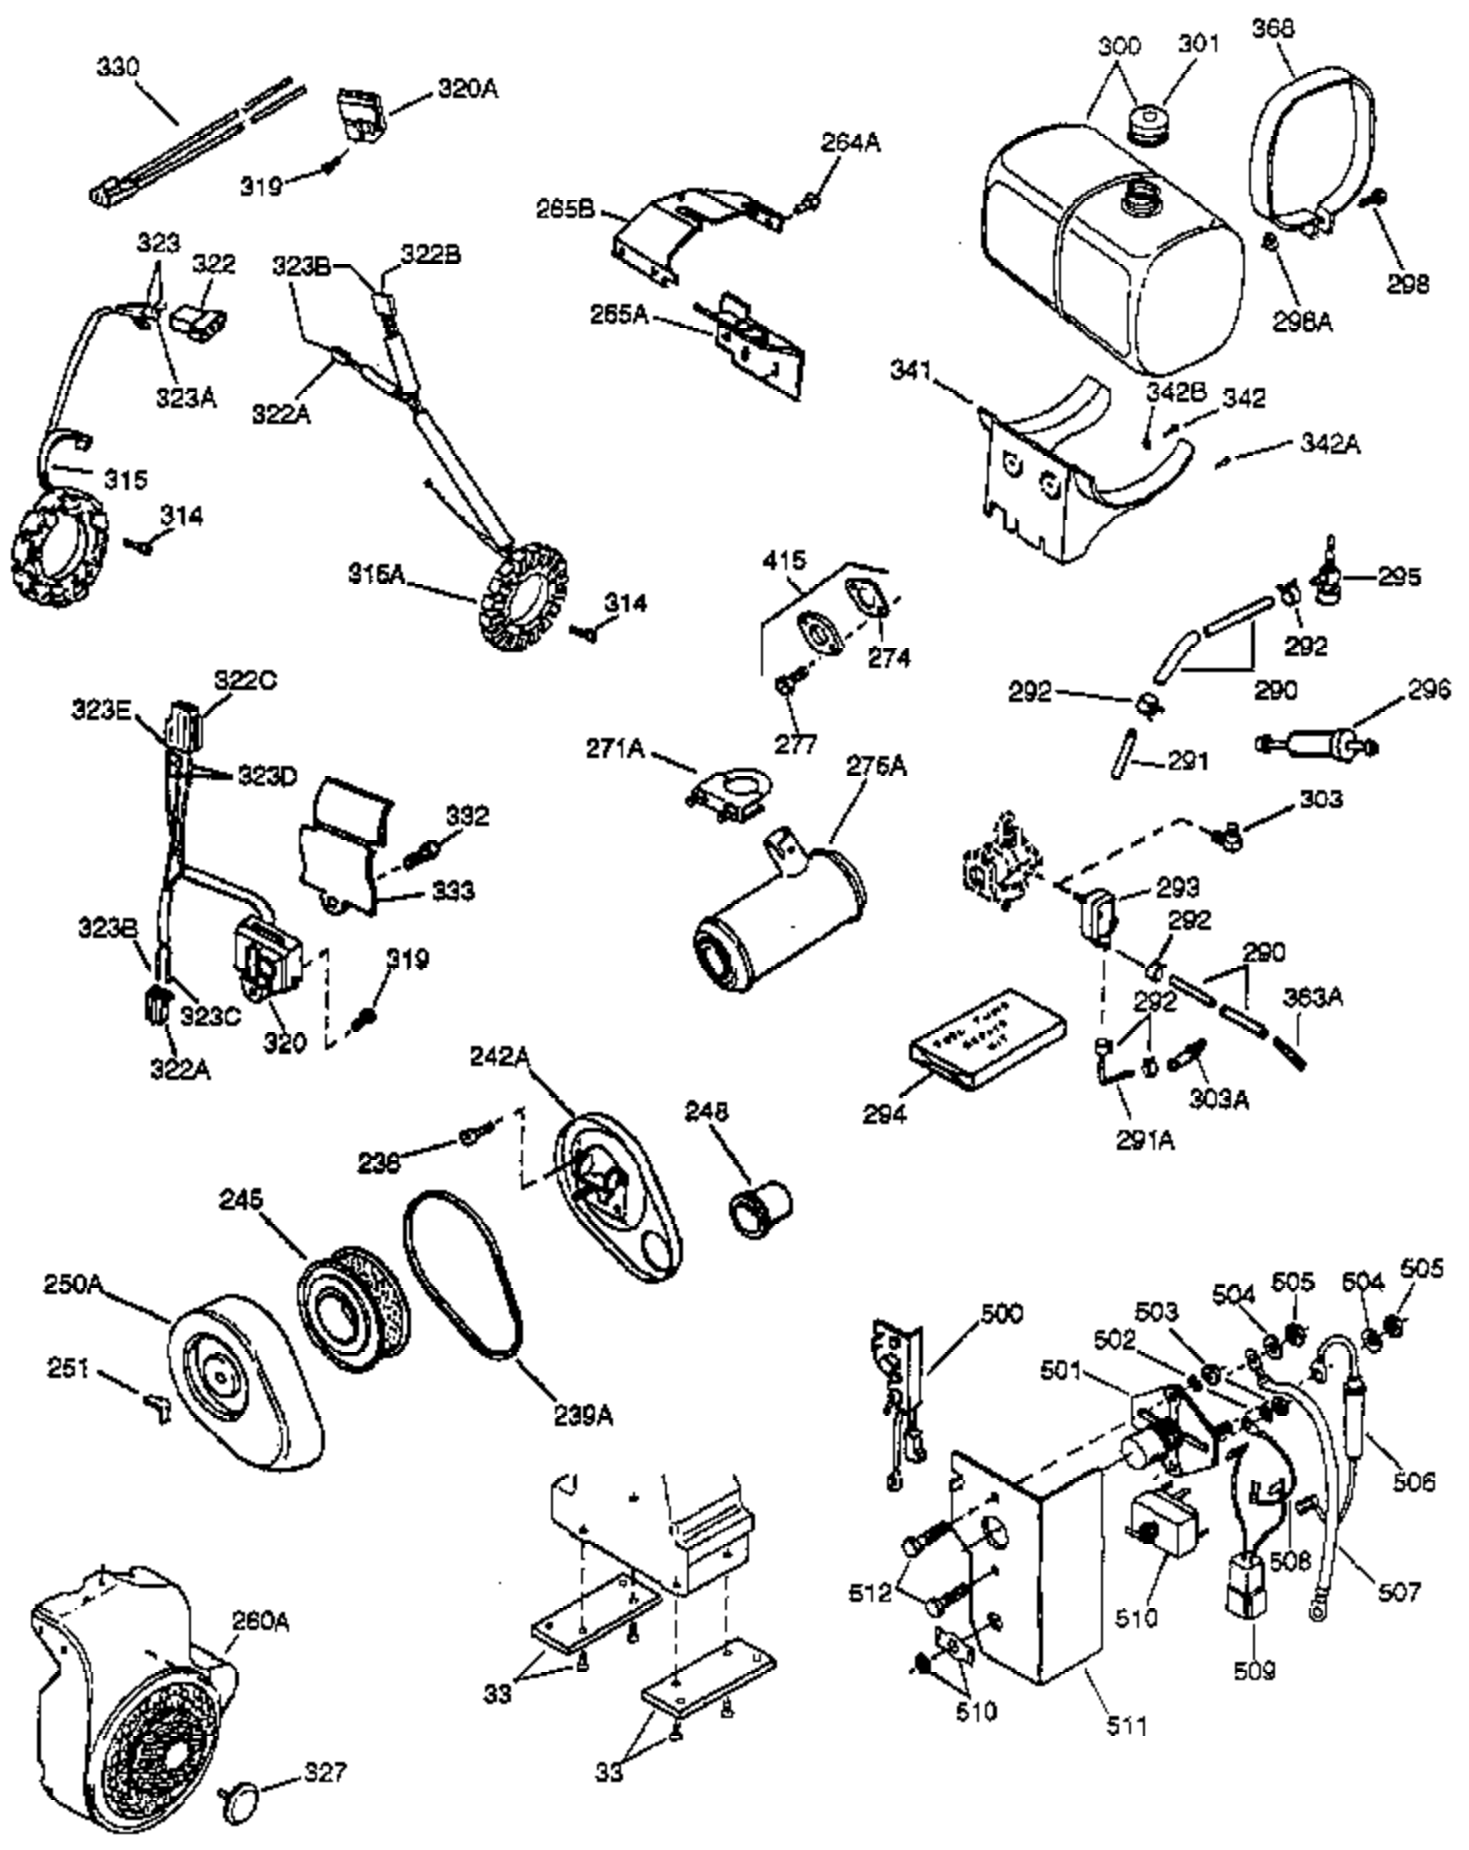

Ref #	Part Number	Qty	Description
16B	31965	1	Governor Spring Plate
238	650399	4	Screw, 10-32 x 5/8"
239A	34197	1	Air Cleaner Gasket
245	32008	1	Air Cleaner Element
248	34194A	1	Air Cleaner Tube
251	650513	1	Wing Nut, 1/4-20
261A	650751	1	Screw, 1/4-20 x 7/16"
271A	35732	1	Muffler Clamp
290	29774	1	Fuel Line (1.12")
291	30962	1	Fuel Line (21.00")
291A	29774	1	Fuel Line (6.00")
292	26460	4	Fuel Line Clamp
293	35807	1	Pulse Pump
294	35791	1	Fuel Pump Repair Kit
295	29683	1	Fuel Shut-off Valve
298A	650456	2	Lock Nut, 1/4-20
298	650488	2	Screw, 1/4-20 x 1-1/4"
300	33979	1	Fuel Tank (Incl. 301)
303	29634	2	Fuel Fitting
314	650521	2	Screw, 10-32 x 1-1/8"
315	611214	1	Alternator Coil (20 Amp)(Incl. 322 32 2 & 323)
319	651026	1	Screw 1/4-20 x 1/2"
320	611215	1	Regulator (20 Amp)
322	610824	1	Connector Body
323A	610922	2	Terminal
323	610921	1	Connector Body
341	33978	1	Fuel Tank Bracket
342	650786	2	Screw, 1/4-20 x 5/8"
342B	650787	2	Washer
342A	650785	2	Screw, 5/16-18 x 5/8"
355	590701	1	Starter Handle
368	33980	1	Fuel Tank Strap
500	730198	1	Electric Starter Switch Kit (Incl. 50 1 - 512)
501	34616	1	Starter Switch
502	27513	2	Lock Washer
503	650864	2	Hex Nut
504	8274	2	Lock Washer
505	650586	2	Jam Nut
506	34620	1	Wire & Fuse
507	34618	1	Starter Wire
508	34619	1	Ground Wire
509	34617	1	Adapter Cord
510	34615	1	Toggle Switch
511	34614	1	Starter Button Bracket
512	792026	2	Screw