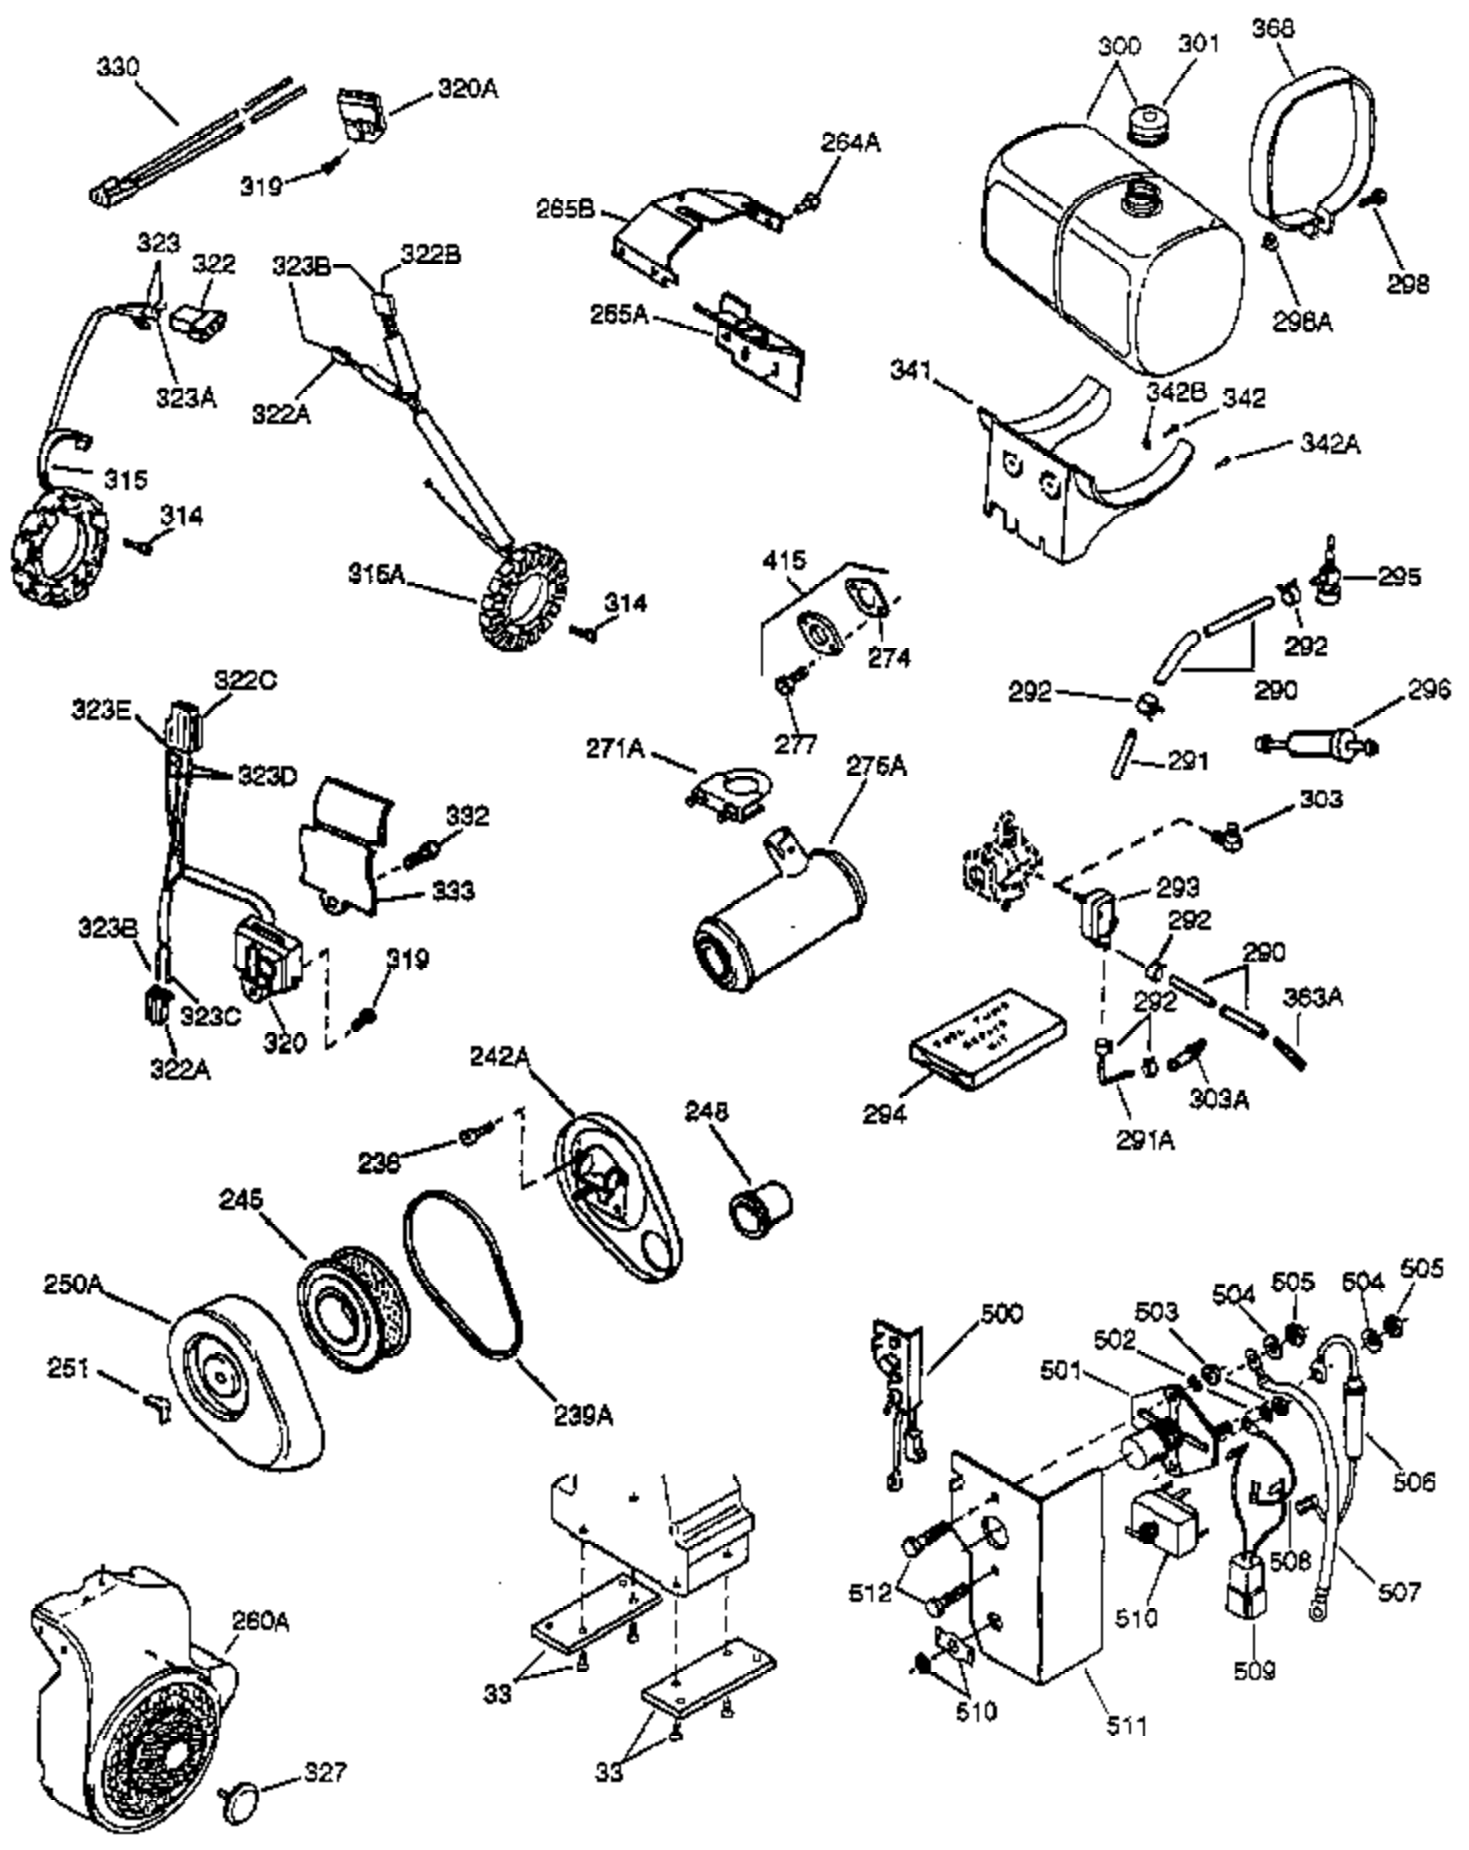

Ref #	Part Number	Qty	Description
16B	31965	1	Governor Spring Plate
238	650399	4	Screw, 10-32 x 5/8"
245	32008	1	Air Cleaner Element
251	650513	1	Wing Nut, 1/4-20
261A	650751	1	Screw, 1/4-20 x 7/16"
271A	35732	1	Muffler Clamp
303	29634	1	Fuel Fitting
355	590701	1	Starter Handle
436B	650399	2	Screw, 10-32 x 5/8"