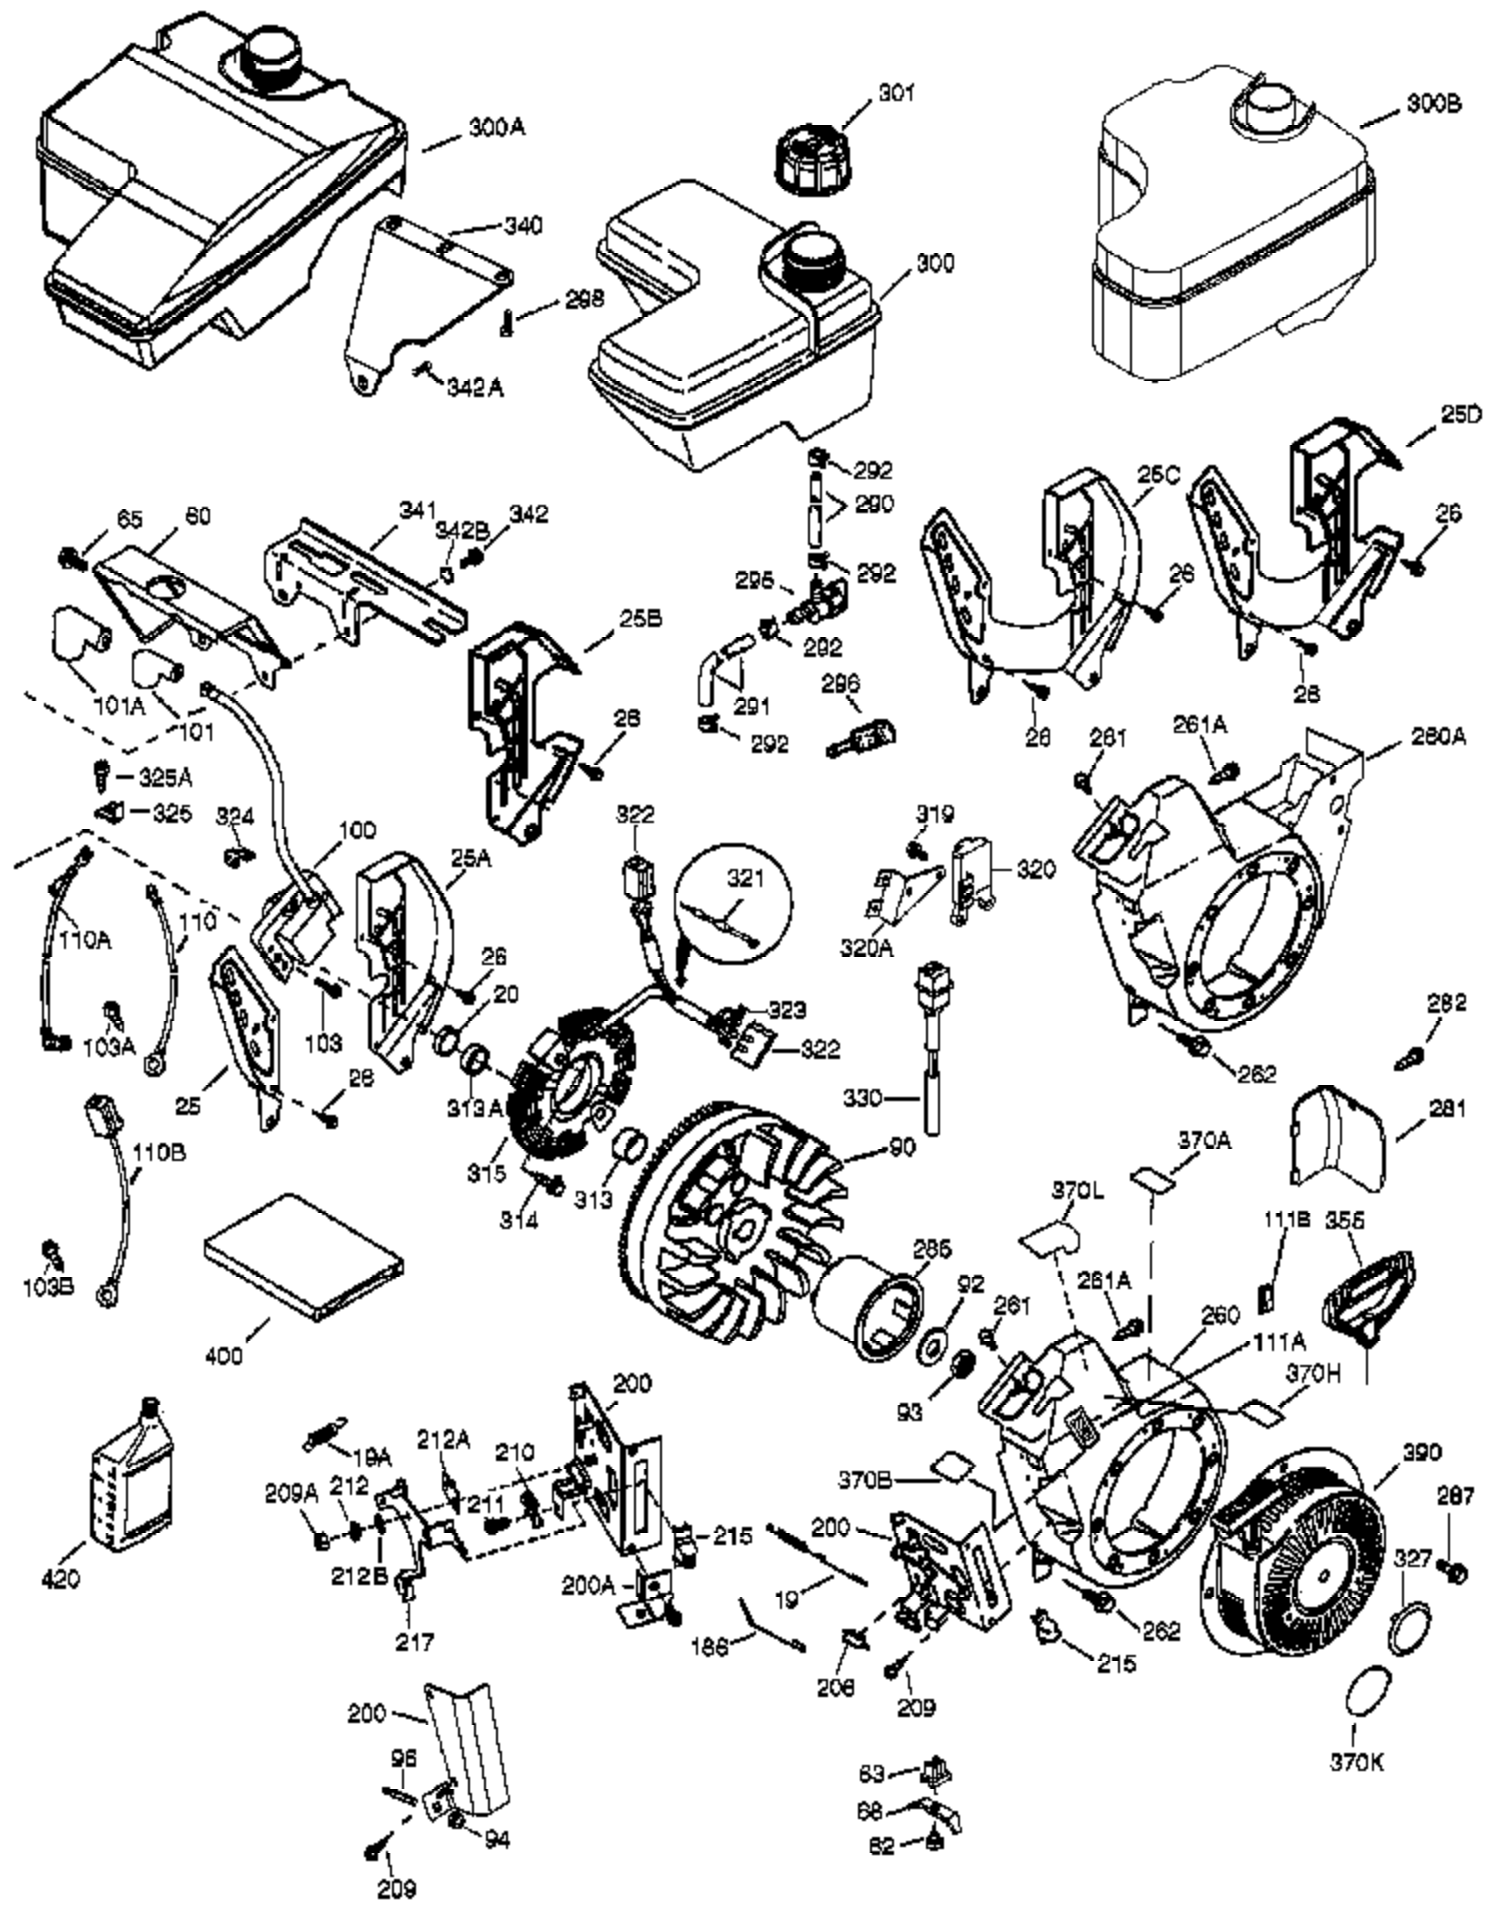

Ref #	Part Number	Qty	Description
19A	36741	1	Control Spring
19	37828	1	Extension Spring
20	32600	1	Oil Seal
25D	37710	1	Air Baffle (1 pc. electric start)
26	30200	2	Screw, 10-24 x 9/16"
60	36623A	1	Blower Housing Extension
65	30200	1	Screw, 10-24 x 9/16"
90	611234	1	Flywheel
92	650815	1	Belleville Washer
93	650816	1	Flywheel Nut
100	34443C	1	Solid State Ignition
101	610118	1	Spark Plug Cover
103A	650767	1	Screw, 1/4-20 x 1-19/32"
103	651007	2	Screw, T-15, 10-24 x 15/16"
110A	36964	1	Ground Wire
110	37451	1	Ground Wire
110B	37746	1	Ground Wire
111A	611224	1	Rocker Switch (On/Off)
200A	37249	1	Boden Wire Bracket
200	37827	1	Control Bracket (Incl. 19A, 210 & 211)
209	650821	1	Screw, 10-32 x 1/2"
210	27793	1	Conduit Clip
210	27793	1	Conduit Clip
211	28942	1	Screw, 10-32 x 3/8"
211	28942	2	Screw, 10-32 x 3/8"
260	37045	1	Blower Housing
261	651008	1	Screw, 1/4-20 x 31/64"
261A	650821	2	Screw, 10-32 x 1/2"
262	651008	2	Screw, 1/4-20 x 31/64"
285	35985B	1	Starter Cup
287	651008	4	Screw, 1/4-20 x 31/64"
290	30705	1	Fuel Line
300	36863	1	Fuel Tank (Incl. 292)
301	36754	1	Fuel Cap
313	34080	1	spacer
313A	35189	1	Spacer
314	650873	2	Screw, 1/4-20 x 3/4"
315	611271	1	Alternator Coil (3/5 Split)(Incl. 321 -323)
321	611161	1	Diode
322	611229	1	Connector Body
323	611230	2	Female Terminal
341	36644A	1	Fuel Tank Bracket
342B	651086	2	Rubber Washer
342	651085	2	Screw, 1/4-20 x 19/32"
361	650990	3	Screw, T-30, 1/4-20 x 15/32"
370A	36261	1	Instruction Decal
370K	36695	1	Starter Decal
390	590746	1	Rewind Starter (Note: This engine could have been built with 590704 starter.)
400	36720	1	* Gasket Set (Incl. items marked PK in notes)
420	730225A		SAE 30 4-Cycle Engine Oil (Quart)