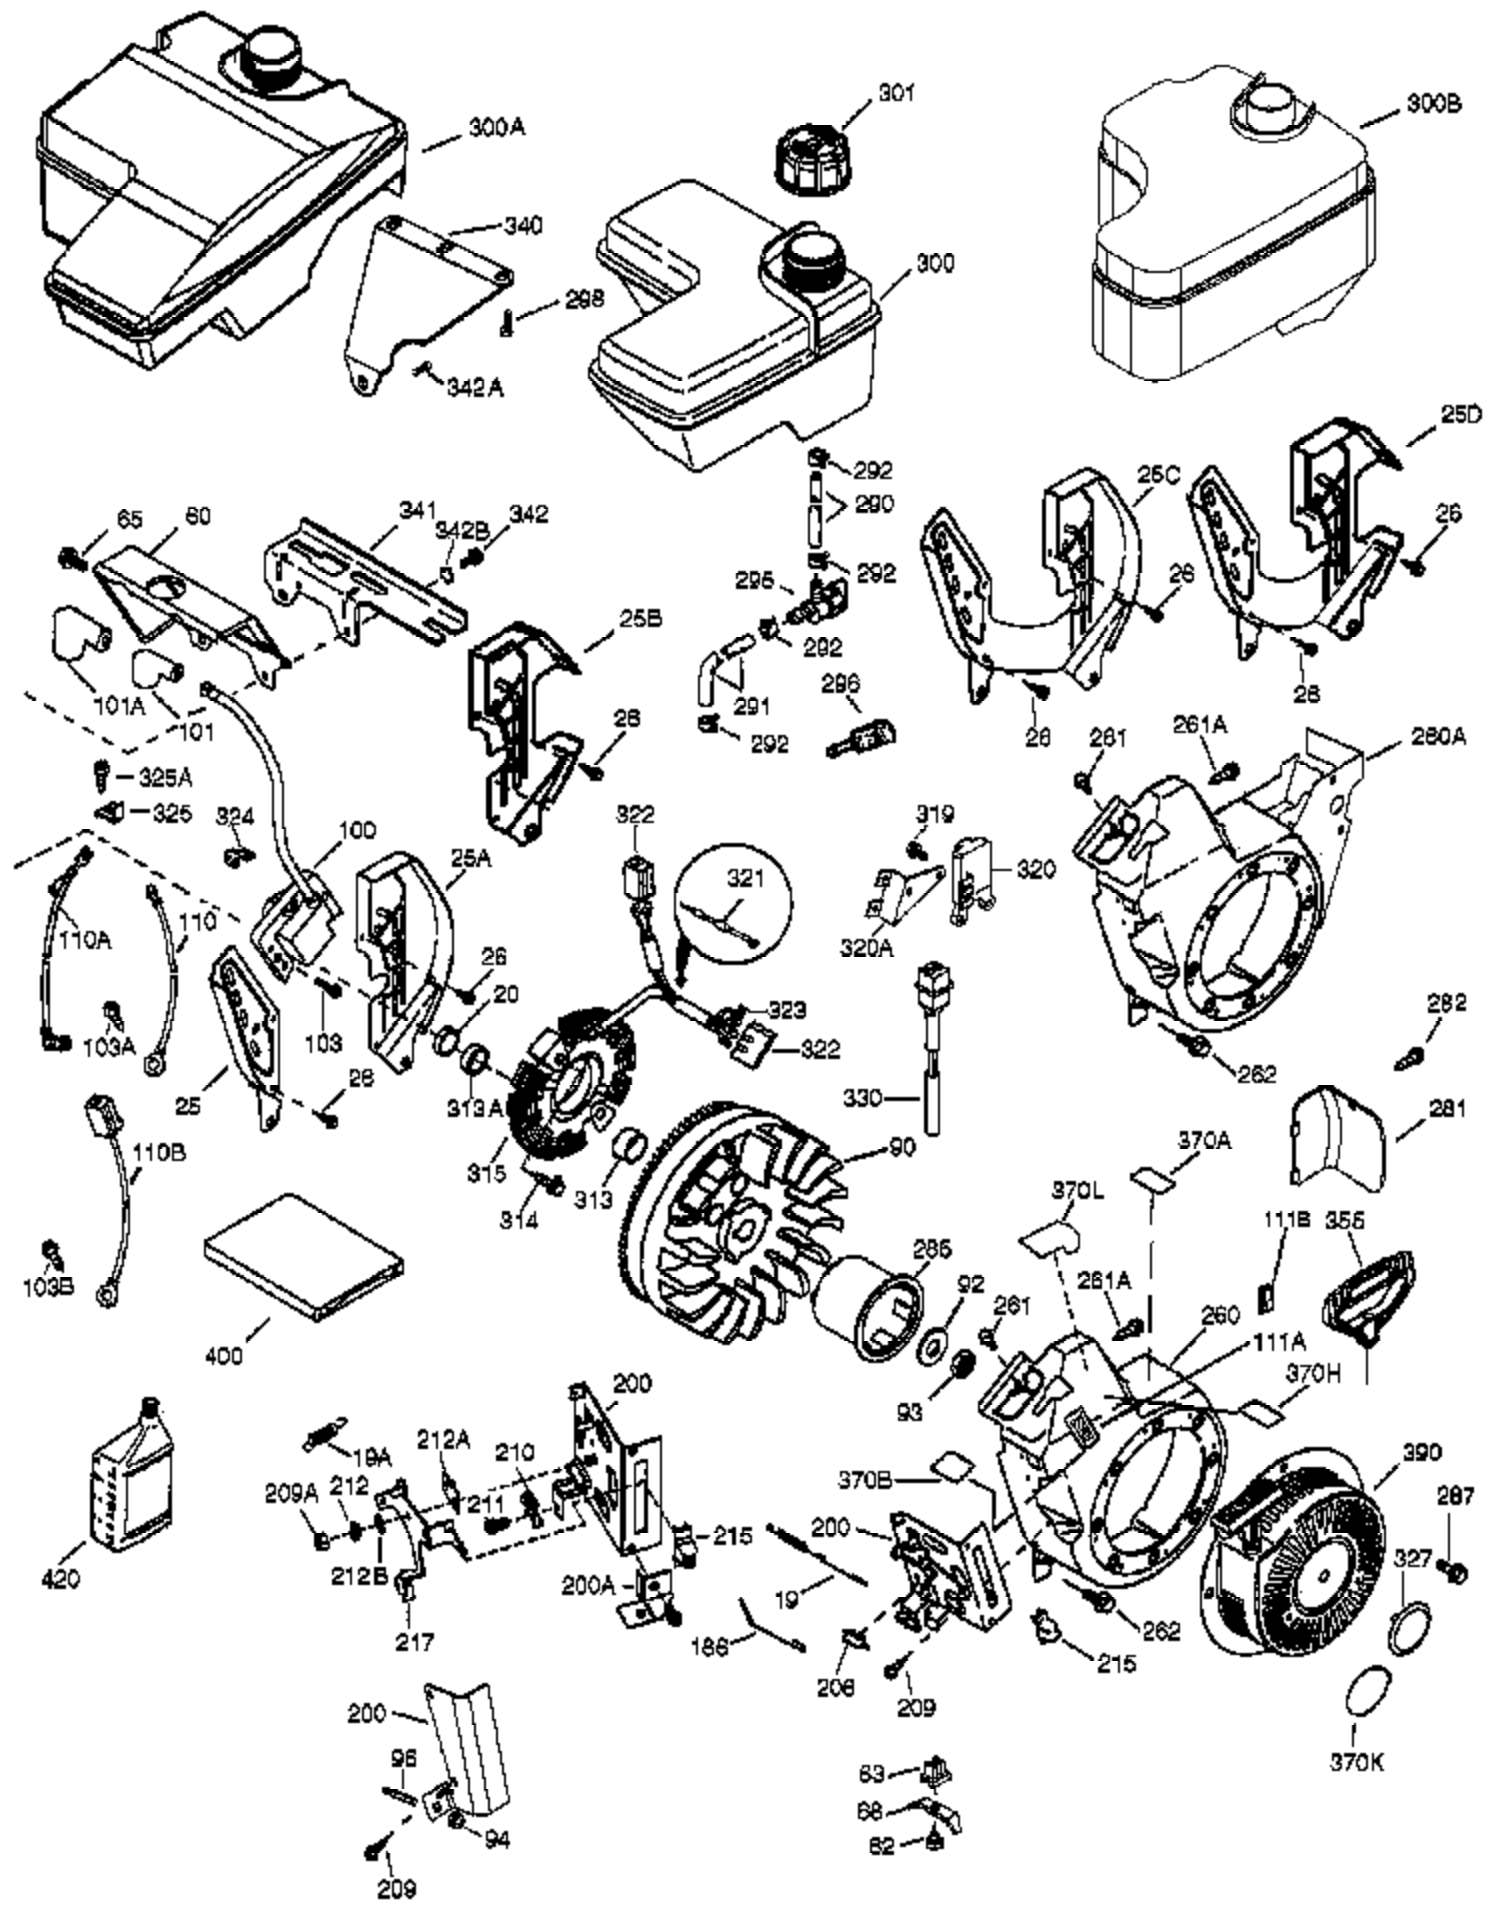

Ref #	Part Number	Qty	Description
19	37111	1	Extension Spring
20	32600	1	Oil Seal
25C	37709	1	Air Baffle (1 pc.)
26	30200	2	Screw, 10-24 x 9/16"
60	36623A	1	Blower Housing Extension
62	650760	1	Screw, 8-32 x 3/8"
63	28545	1	Grommet
65	30200	1	Screw, 10-24 x 9/16"
68	33356	1	Ground Terminal
90	611205	1	Flywheel
92	650815	1	Belleville Washer
93	650816	1	Flywheel Nut
100	34443C	1	Solid State Ignition
101	610118	1	Spark Plug Cover
103	651007	2	Screw, T-15, 10-24 x 15/16"
110	37601	1	Ground Wire
111B	611224	1	Rocker On/Off Switch
186	36711	1	Governor Link
200A	36686	1	Boden Wire Bracket
200	36736	1	Control Bracket (Incl. 206 & 209A thr u 217)
206	610973	1	Terminal
209A	651016	1	Nut, 10-32
209	650821	1	Screw, 10-32 x 1/2"
210	27793	1	Conduit Clip
211	28942	1	Screw, 10-32 x 3/8"
212	30773A	1	Bushing
212B	651017	1	Washer
212A	36685	1	Bearing Plate
215	36638	1	Control Knob
217	36684	1	Control Lever Assembly
260	36864	1	Blower Housing
261A	650821	2	Screw, 10-32 x 1/2"
261	651008	1	Screw, 1/4-20 x 31/64"
262	651008	2	Screw, 1/4-20 x 31/64"
285	35985C	1	Starter Cup
287	651008	4	Screw, 1/4-20 x 31/64"
290	30705	1	Fuel Line
292	26460	2	Fuel Line Clamp
300	37048	1	Fuel Tank (Incl. 292 & 301)
301	37845	1	Fuel Cap
313	34080	1	Spacer
341	36644A	1	Fuel Tank Bracket
342	651085	2	Screw, 1/4-20 x 19/32"
342B	651086	2	Rubber Washer
370K	36695	1	Starter Decal
370A	36261	1	Instruction Decal
370B	35703	1	Speed Control Decal
390	590746	1	Rewind Starter (Note: This engine could have been built with the 590704 starter.)
400	36720	1	* Gasket Set (Incl. items marked PK i n notes)
420	730225A	1	SAE 30 4-Cycle Engine Oil (Quart)