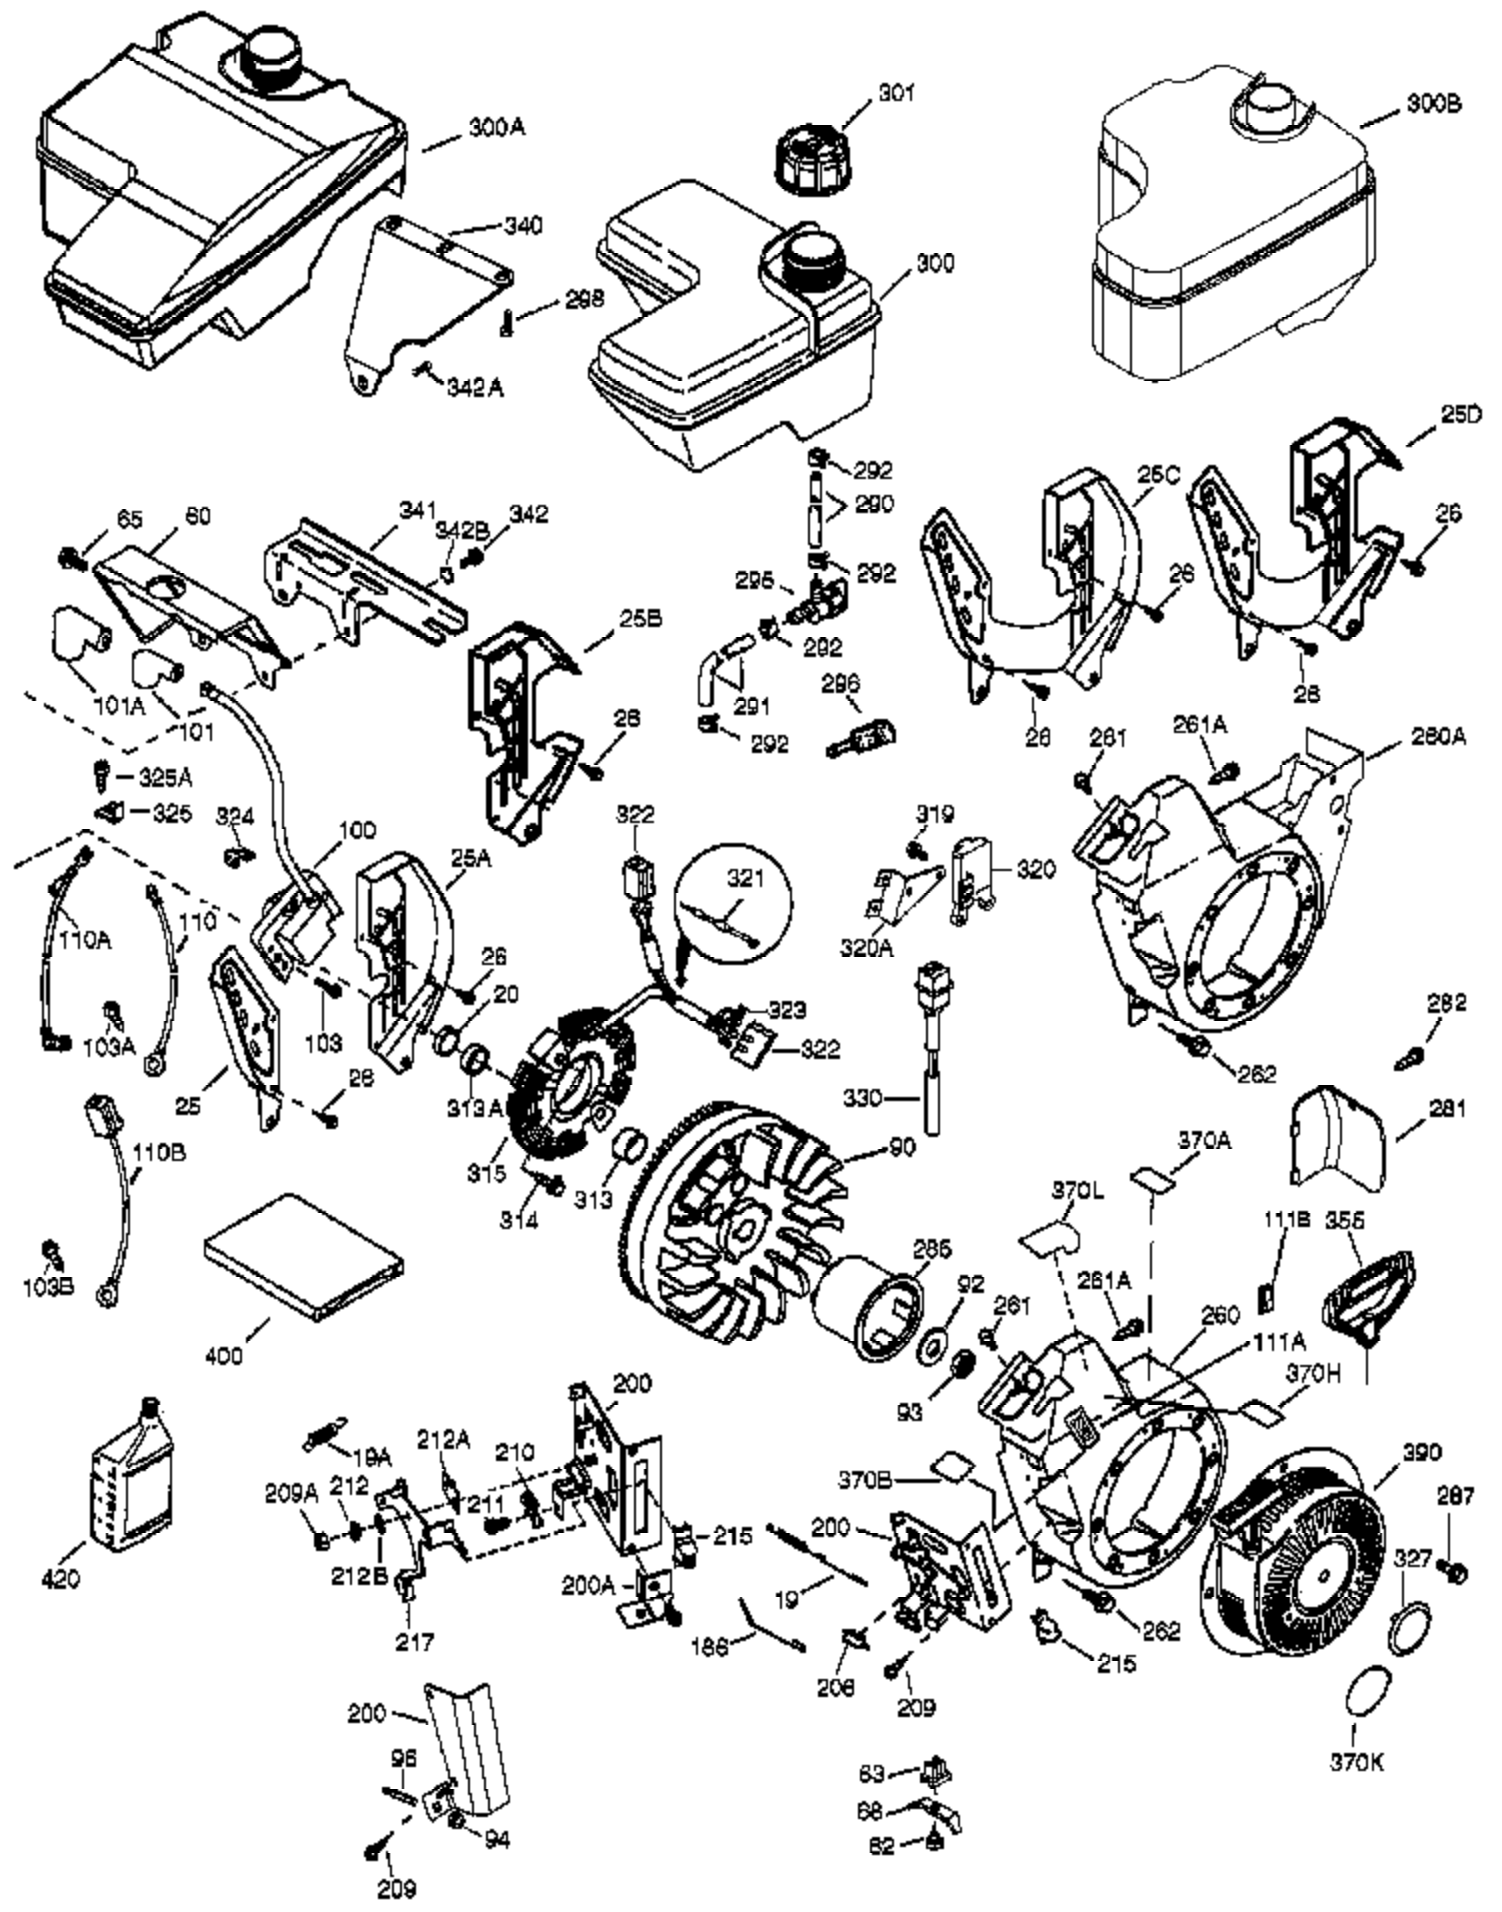

Ref #	Part Number	Qty	Description
19	37111	1	Extension Spring
20	32600	1	Oil Seal
25C	37709	1	Air Baffle (1 pc.)
26	30200	1	Screw, 10-24 x 9/16"
60	36623A	1	Blower Housing Extension
65	30200	1	Screw, 10-24 x 9/16"
90	611205	1	Flywheel
92	650815	1	Belleville Washer
93	650816	1	Flywheel Nut
100	34443C	1	Solid State Ignition
101	610118	1	Spark Plug Cover
103	651007	2	Screw, T-15, 10-24 x 15/16"
110	36054	1	Ground Wire
186	36711	1	Governor Link
200	36736	1	Control Bracket (Incl. 206 & 209A thr u 217)
200A	36686	1	Boden Wire Bracket
206	610973	1	Terminal
209A	651016	1	Nut, 10-32
209	650821	1	Screw, 10-32 x 1/2"
212B	651017	1	Washer
212	30773A	1	Bushing
212A	36685	1	Bearing Plate
215	36638	1	Control Knob
217	36684	1	Control Lever Assembly
260	36864	1	Blower Housing
261	651008	1	Screw, 1/4-20 x 31/64"
261A	650821	2	Screw, 10-32 x 1/2"
262	651008	2	Screw, 1/4-20 x 31/64"
285	35985C	1	Starter Cup
287	651008	4	Screw, 1/4-20 x 31/64"
290	30705	1	Fuel Line
292	26460	2	Fuel Line Clamp
300	37048	1	Fuel Tank (Incl. 292 & 301)
301	37845	1	Fuel Cap
313	34080	1	Spacer
341	36644A	1	Fuel Tank Bracket
342B	651086	2	Rubber Washer
342	651085	2	Screw, 1/4-20 x 19/32"
370A	36261	1	Lubrication Decal
370K	36695	1	Starter Decal
370B	35703	1	Speed Control Decal
390	590746	1	Rewind Starter (NOTE: This engine could have been built with 590704 starter.)
400	36720	1	* Gasket Set (Incl. items marked PK in notes)
420	730225A	1	SAE 30 4-Cycle Engine Oil (Quart)