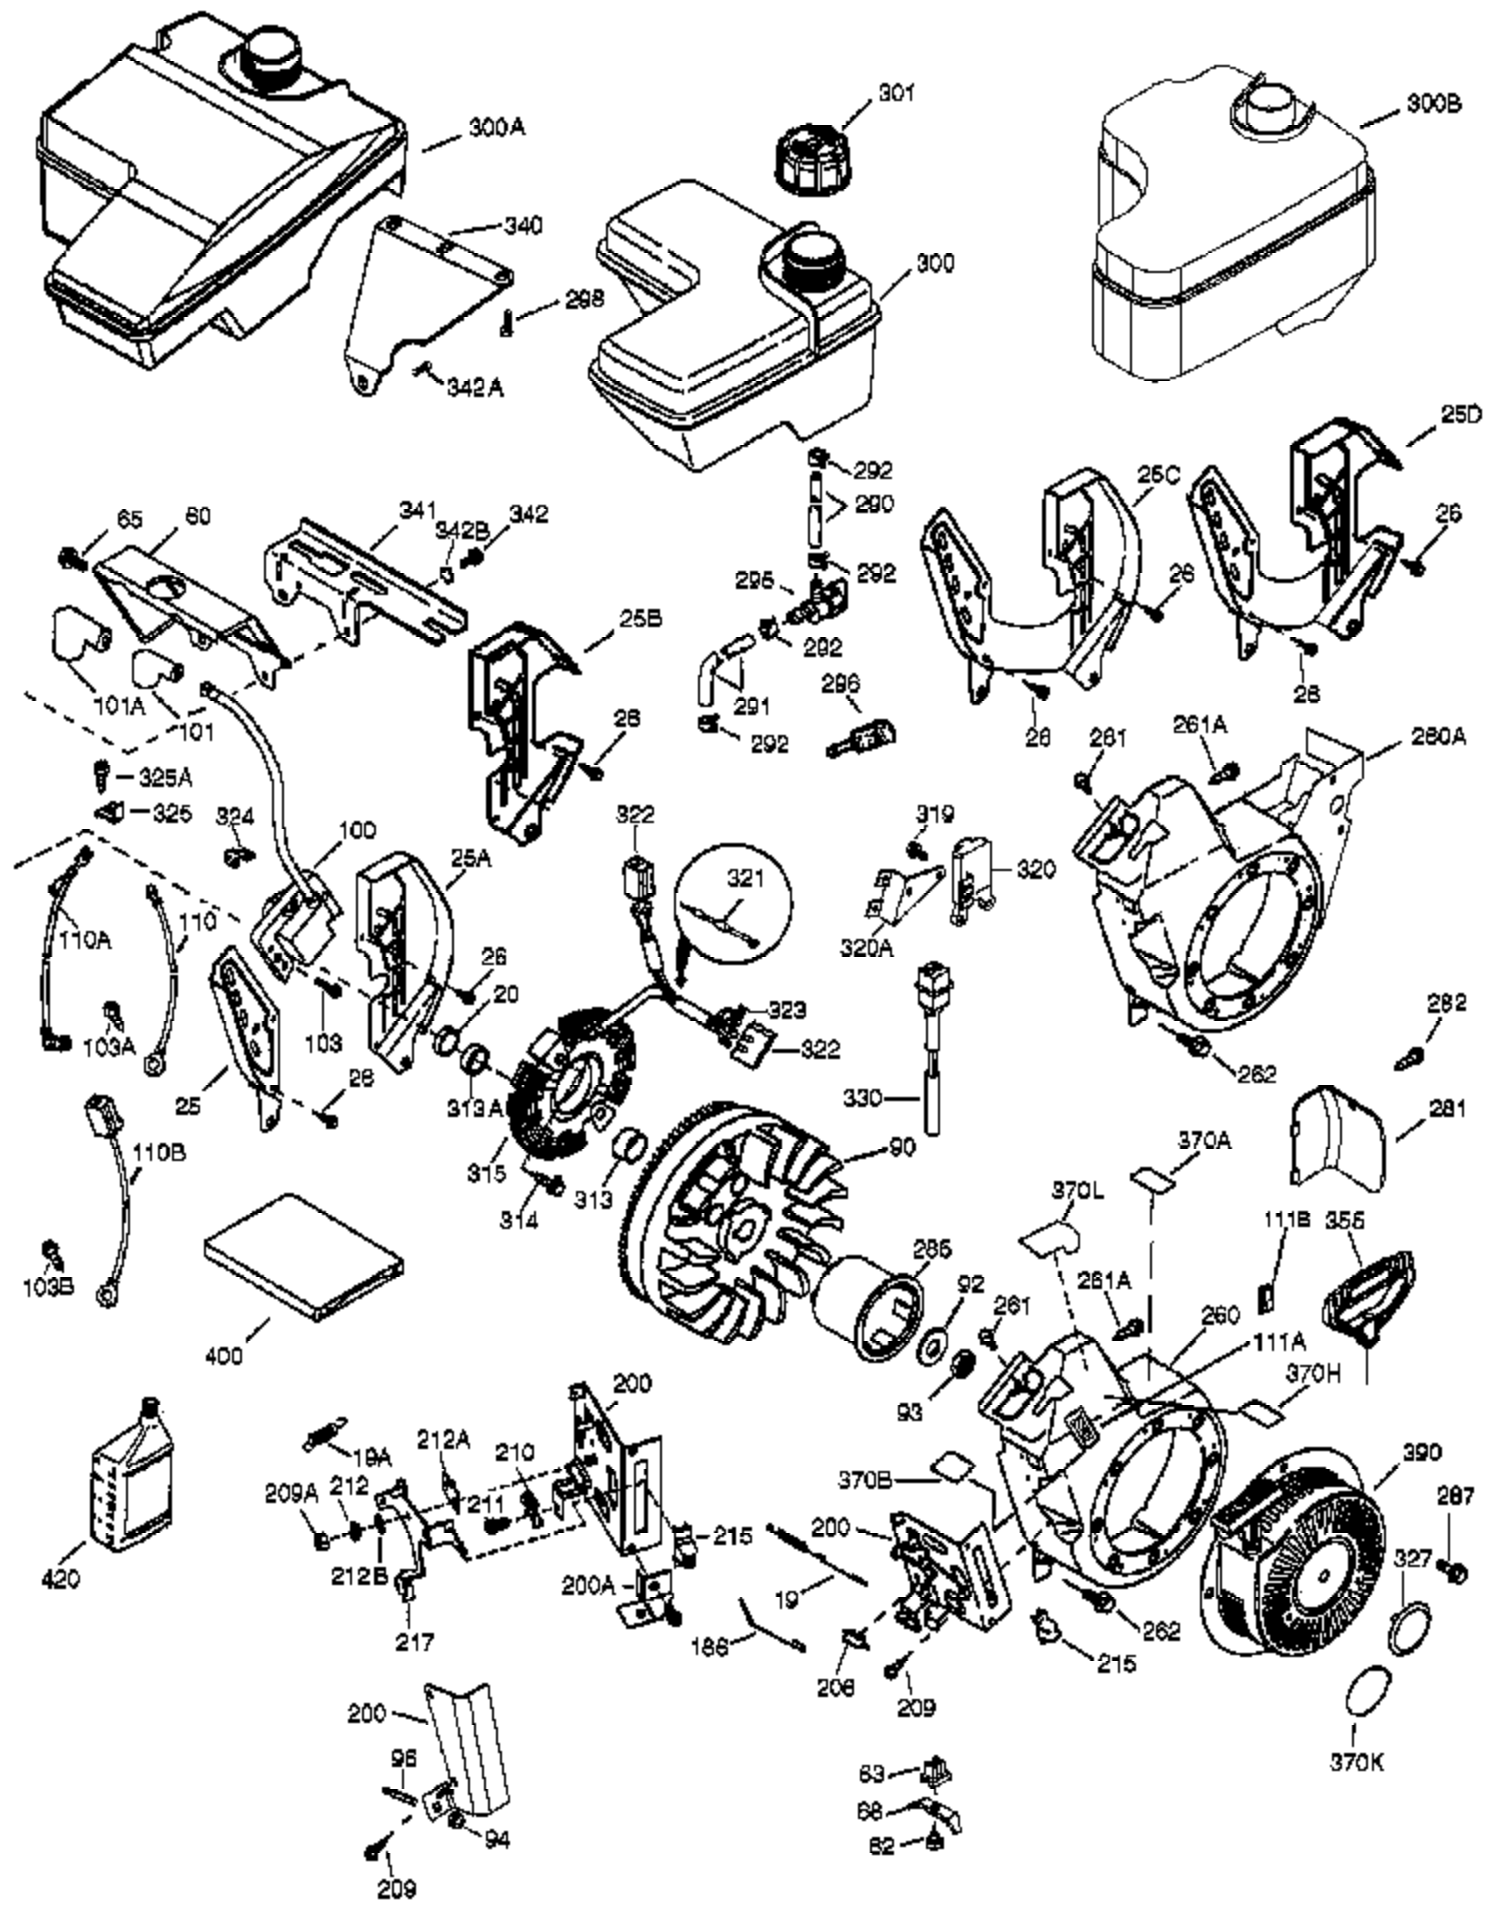

Ref #	Part Number	Qty	Description
19	37828	1	Governor Link
19A	36741	1	Throttle Spring
20	32600	1	Oil Seal
25C	37709	1	Air Baffle (1 pc.)
26	30200	2	Screw, 10-24 x 9/16"
60	36623A	1	Blower Housing Extension
63	28545	1	Grommet
65	30200	1	Screw, 10-24 x 9/16"
90	611205	1	Flywheel
92	650815	1	Belleville Washer
93	650816	1	Flywheel Nut
100	34443C	1	Solid State Ignition
101	610118	1	Spark Plug Cover
103	651007	2	Screw, T-15, 10-24 x 15/16"
103B	651011	1	Screw, 10-32 x 5/16"
103A	650767	1	Screw, 8-32 X 27/64"
110A	36964	1	Ground Wire
110B	37745	1	Ground Wire
110	37601	1	Ground Wire
111B	611224	1	Rocker Switch (On/Off)
200	37827	1	Control Bracket
203	36482	1	Compression Spring
204	651029	1	Screw, T-10, 5-40 x 7/16"
209	650821	1	Screw, 10-32 x 1/2"
210	27793	1	Conduit Clip
211	28942	2	Screw, 10-32 x 3/8"
260	36864	1	Blower Housing
261A	650821	2	Screw, 10-32 x 1/2"
262	651008	3	Screw, 1/4-20 x 31/64"
285	35985C	1	Starter Cup
287	651008	4	Screw, 1/4-20 x 31/64"
290	30705	1	Fuel Line
292	26460	2	Fuel Line Clamp
300	36863	1	Fuel Tank (Incl. 292)
301	37845	1	Fuel Cap
313	34080	1	Spacer
341	36644A		Fuel Tank Bracket
342	651085	2	Screw, 1/4-20 x 19/32"
342B	651086	2	Rubber Washer
370A	36261	1	Instruction Decal
370K	36695	1	Starter Decal
390	590746	1	Recoil Starter (Note: This engine could have been built with 590736 starter)
400	36720	1	* Gasket Set (Incl. items marked PK i n notes)
420	730225		SAE 30 4-Cycle Engine Oil (Quart)