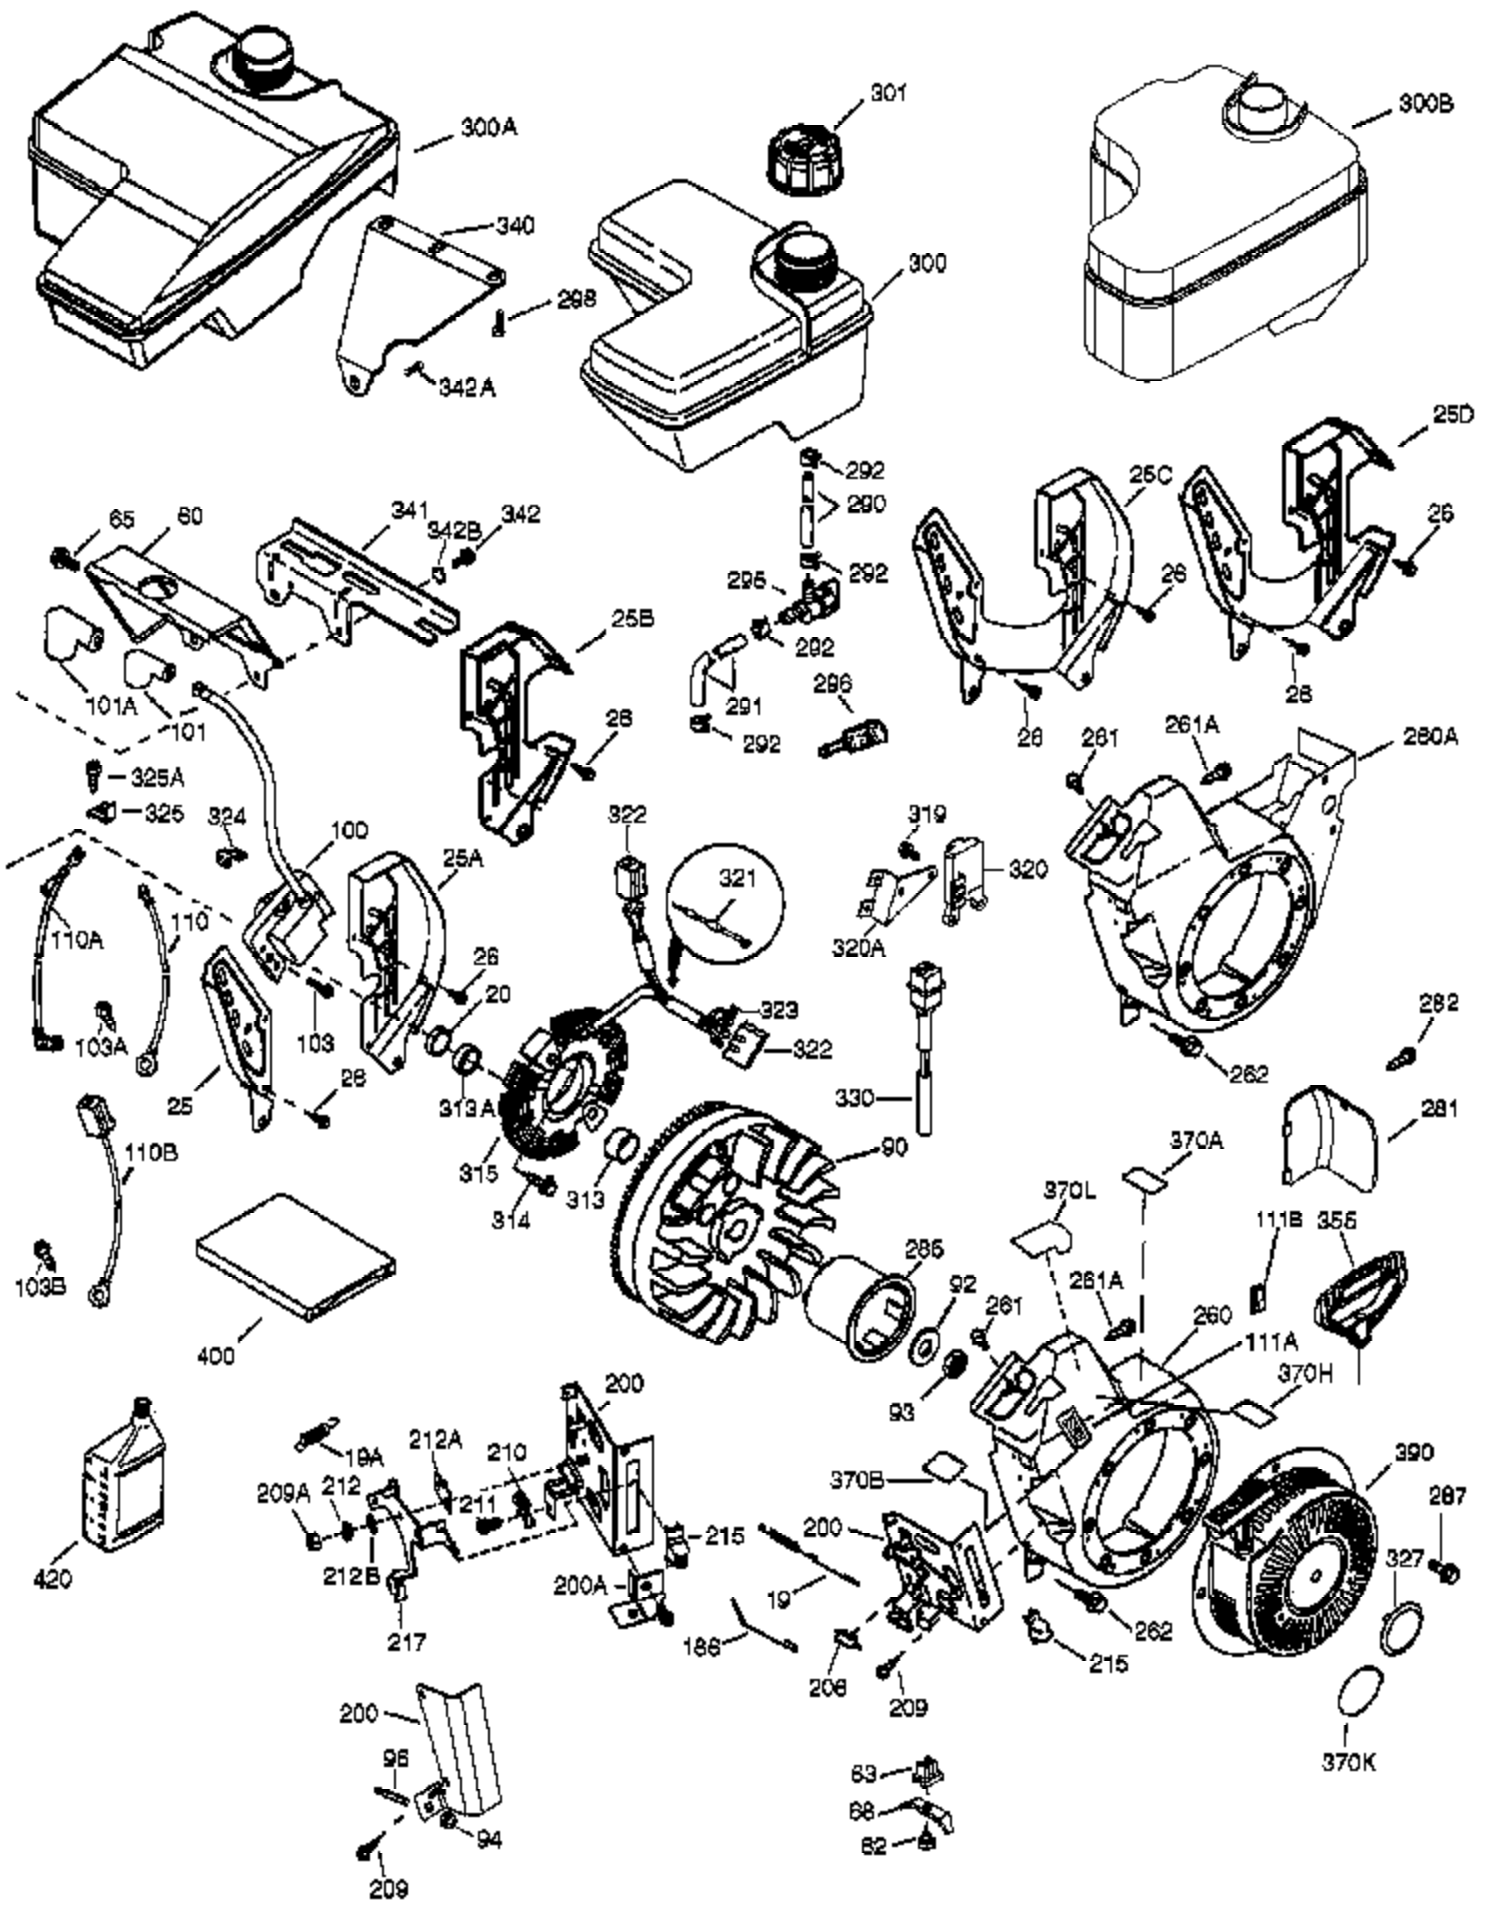

Ref #	Part Number	Qty	Description
19	37828	1	Governor Spring
20	32600	1	Oil Seal
25C	37709	1	Air Baffle (1pc.)
26	30200	1	Screw, 10-24 x 9/16"
60	36623A	1	Blower Housing Extension
62	650760	1	Screw, 8-32 x 3/8"
63	28545	1	Grommet
65	30200	1	Screw, 10-24 x 9/16"
90	611205	1	Flywheel
92	650815	1	Belleville Washer
93	650816	1	Flywheel Nut
100	34443C	1	Solid State Ignition
101	610118	1	Spark Plug Cover
103A	650767	1	Screw, 8-32 x 27/64"
103	651007	2	Screw, T-15, 10-24 x 15/16"
110	37601	1	Ground Wire
110B	37745	1	Ground Wire
110A	36964	1	Ground Wire
111B	611224	1	Rocker Switch (On/Off)
200A	37249	1	Boden Wire Bracket
200	37827	1	Control Bracket
209	650821	1	Screw, 10-32 x 1/2"
210	27793	1	Conduit Clip
211	28942	2	Screw, 10-32 x 3/8"
260	36864	1	Blower Housing
261A	650821	2	Screw, 10-32 x 1/2"
261	651008	1	Screw, 1/4-20 x 31/64"
262	651008	2	Screw, 1/4-20 x 31/64"
285	35985C	1	Starter Cup
287	651008	4	Screw, 1/4-20 x 31/64"
290	30705	1	Fuel Line
292	26460	2	Fuel Line Clamp
300	36863	1	Fuel Tank (Incl. 292)
301	37845	1	Fuel Cap
313	34080	1	Spacer
341	36644A	1	Fuel Tank Bracket
342B	651086	2	Rubber Washer
342	651085	2	Screw, 1/4-20 x 19/32"
370A	36261	1	Instruction Decal
370K	36695	1	Starter Decal
390	590746	1	Recoil Starter (Note: This engine could have been built with the 590704 starter.)
400	36720	1	* Gasket Set (Incl. items marked PK in notes)
420	730225A		SAE 30 4-Cycle Engine Oil (Quart)