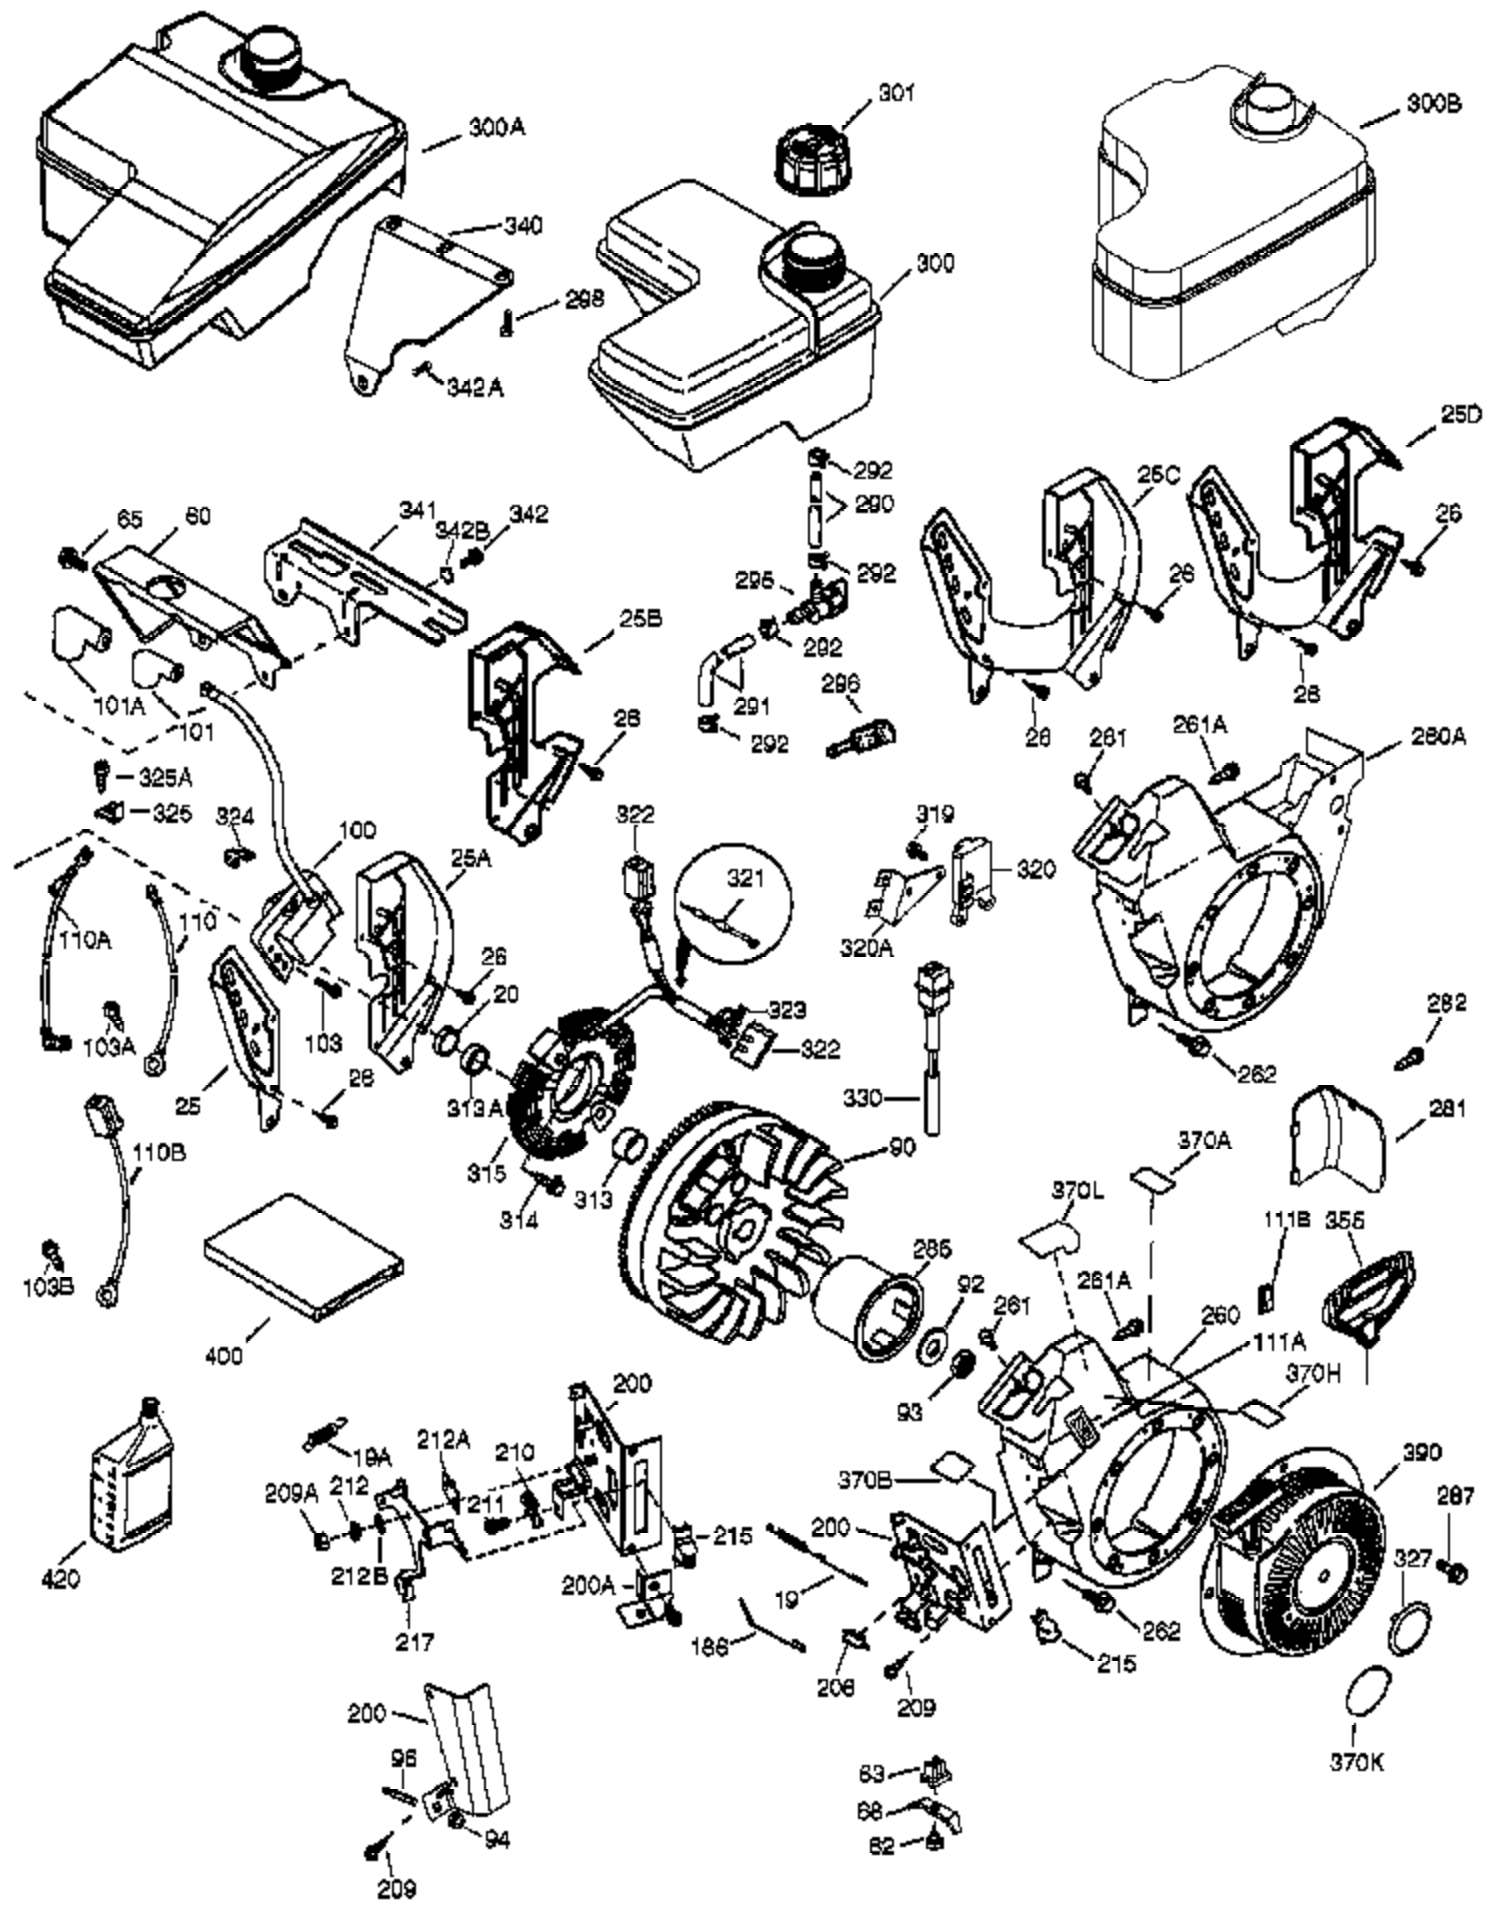

Ref #	Part Number	Qty	Description
19	37111	1	Extension Spring
20	32600	1	Oil Seal
25C	37709	1	Air Baffle (1 pc.)
26	30200	2	Screw, 10-24 x 9/16"
60	36623A	1	Blower Housing Extension
65	30200	1	Screw, 10-24 x 9/16"
90	611205	1	Flywheel
92	650815	1	Belleville Washer
93	650816	1	Flywheel Nut
100	34443C	1	Solid State Ignition
101	610118	1	Spark Plug Cover
103	651007	2	Screw, T-15, 10-24 x 15/16"
110	36054	1	Ground Wire
186	36711	1	Governor Link
200	36736	1	Control Bracket (Incl. 206 & 215)
206	610973	1	Terminal
209	650821	1	Screw, 10-32 x 1/2"
215	36638	1	Control Knob
260	36864	1	Blower Housing
261A	650821	2	Screw, 10-32 x 1/2"
261	651008	1	Screw, 1/4-20 x 31/64"
262	651008	2	Screw, 1/4-20 x 31/64"
285	35985C	1	Starter Cup
287	651008	4	Screw, 1/4-20 x 31/64"
290	30705	1	Fuel Line
292	26460	2	Fuel Line Clamp
300	36863	1	Fuel Tank (Incl. 292 & 301)
301	37845	1	Fuel Cap (Red)
313	34080	1	Spacer
341	36644A	1	Fuel Tank Bracket
342	651085	2	Screw, 1/4-20 x 19/32"
342B	651086	2	Rubber Washer
370K	36695	1	Starter Decal
370B	35703	1	Speed Control Decal
370A	36261	1	Instruction Decal
390	590746	1	Rewind Starter (NOTE: This engine could have been built with 590704 starter.)
400	36720	1	* Gasket Set (Incl. items marked PK in notes)
420	730225A	1	SAE 30 4-Cycle Engine Oil (Quart)