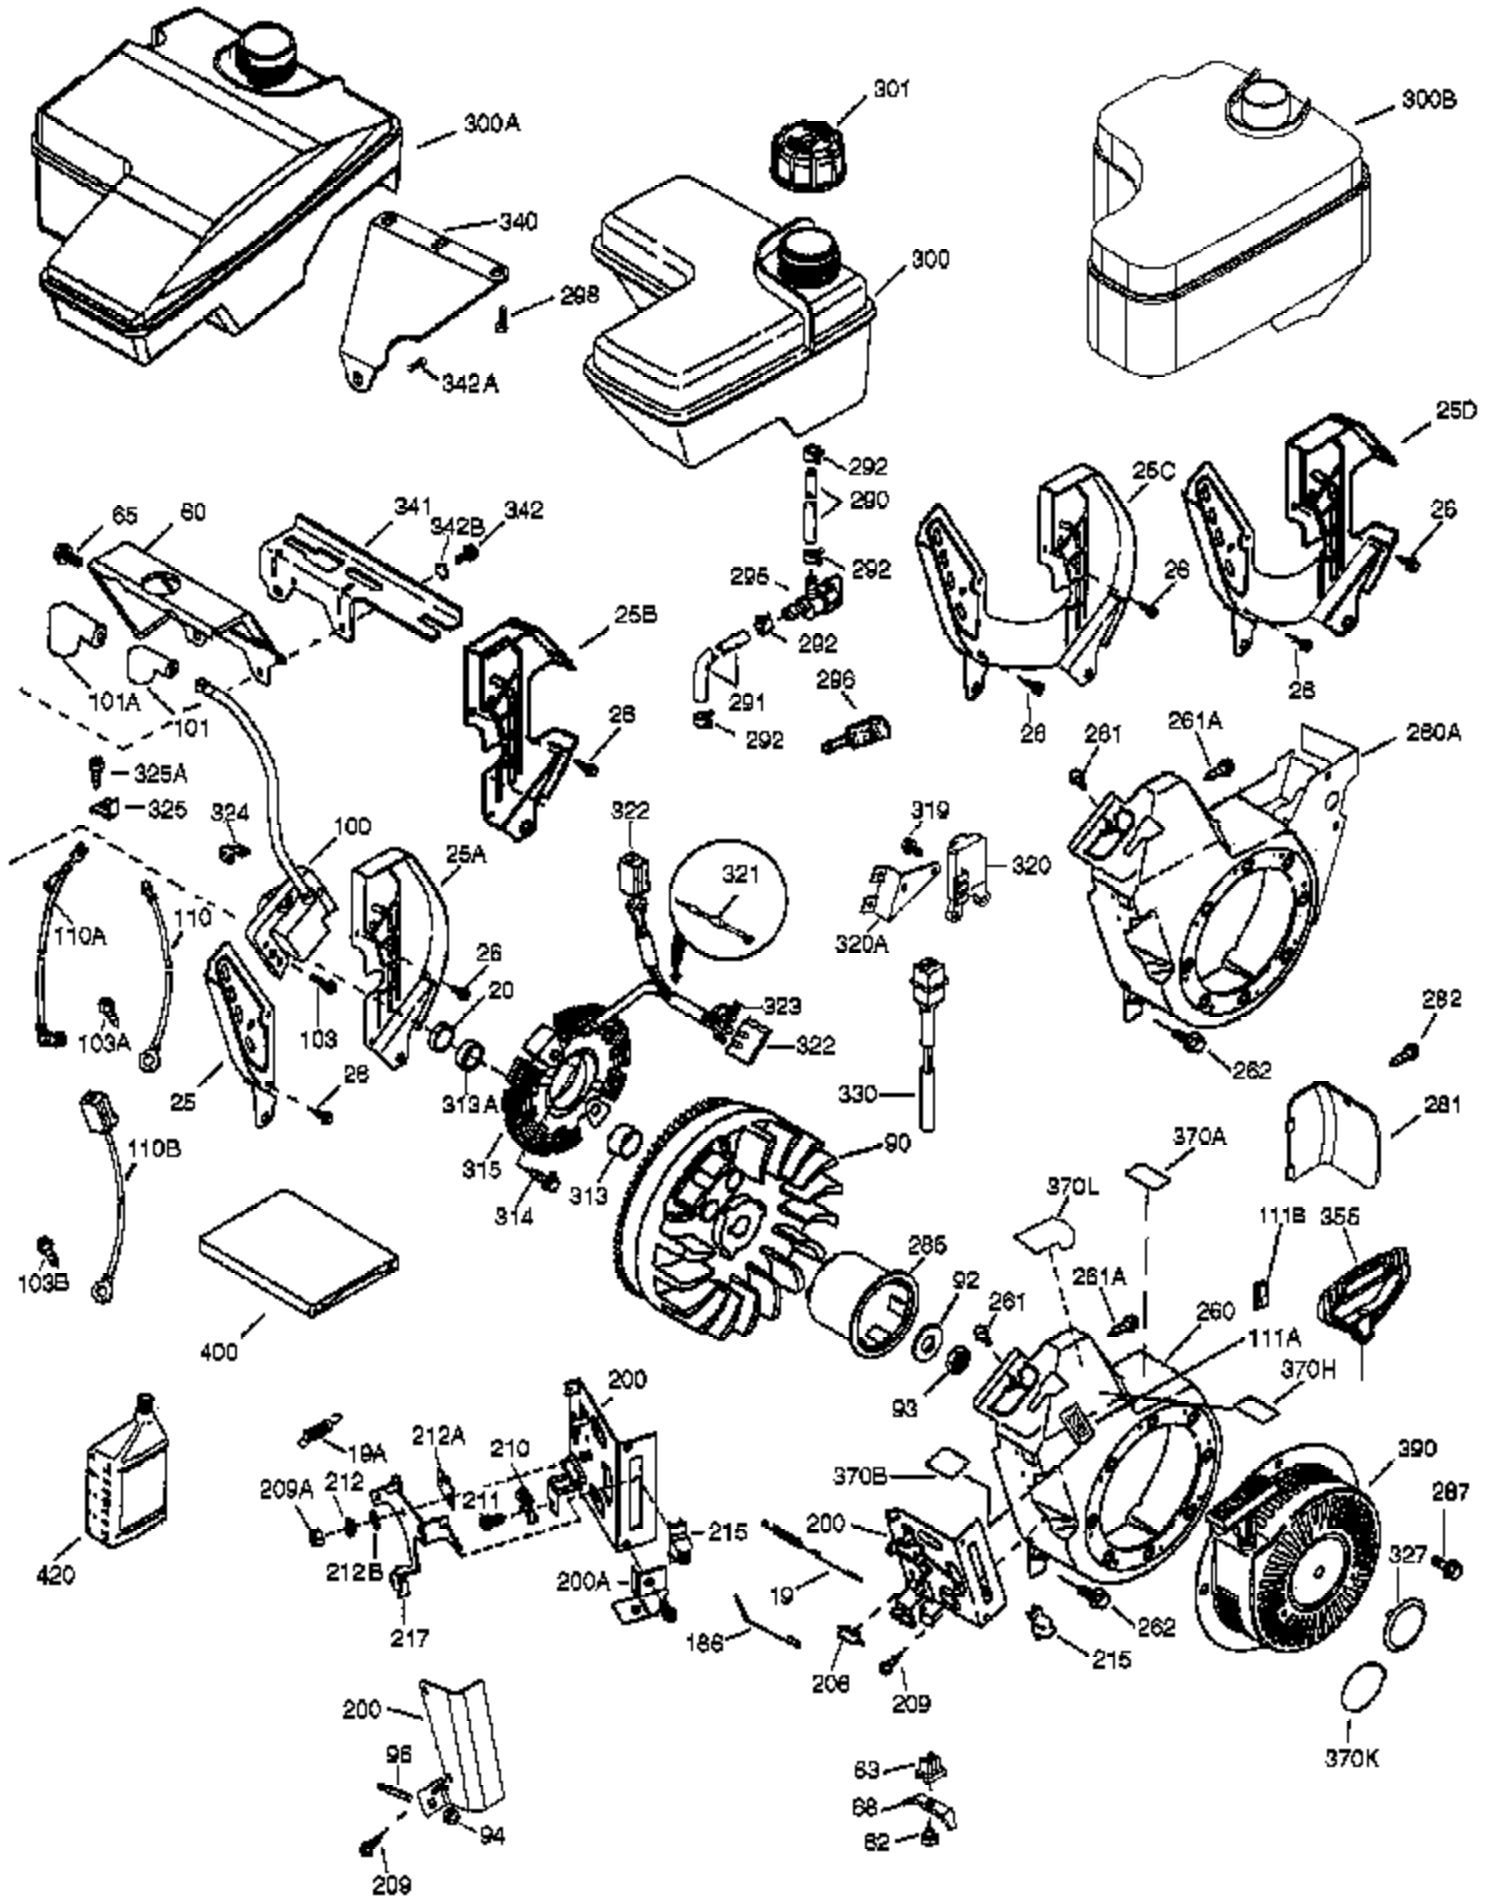

Ref #	Part Number	Qty	Description
19	37111	1	Extension Spring
20	32600	1	Oil Seal
25A	36869	1	Air Baffle (Right)
25D	36621	1	Air Baffle (1 Piece, electric start)
26	30200	2	Screw, 10-24 x 9/16"
60	36623A	1	Blower Housing Extension
65	30200	1	Screw, 10-24 x 9/16"
90	611234	1	Flywheel
92	650815	1	Belleville Washer
93	650816	1	Flywheel Nut
100	34443C	1	Solid State Ignition
101	610118	1	Spark Plug Cover
103	651007	2	Screw, T-15, 10-24 x 15/16"
110	37451	1	Ground Wire
111B	611224	1	Rocker On/Off Switch
186	36711	1	Governor Link
200	36736	1	Control Bracket (Incl. 206 & 209A thr u 217)
206	610973	1	Terminal
209	650821	1	Screw, 10-32 x 1/2"
210	27793	1	Conduit Clip
211	28942	1	Screw, 10-32 x 3/8"
260	37045	1	Blower Housing
261A	650821	2	Screw, 10-32 x 1/2"
261	651008	1	Screw, 1/4-20 x 31/64"
262	651008	2	Screw, 1/4-20 x 31/64"
285	35985C	1	Starter Cup
287	651008	4	Screw, 1/4-20 x 31/64"
290	30705	1	Fuel Line
292	26460	1	Fuel Line Clamp
300	36863	1	Fuel Tank (Incl. 292 & 301)
301	34845	1	Fuel Cap
313	34080	1	Spacer
313A	35189	1	Spacer
314	650873	2	Screw, 1/4-20 x 3/4"
315	611271	1	Alternator Coil (3 Amp DC) (Incl. 321 - 323)
321	611161	1	Diode
322	611229	1	Connector Body
323	611230	1	Female Terminal
341	36644A	1	Fuel Tank Bracket
342B	651086	2	Rubber Washer
342	651085	2	Screw, 1/4-20 x 19/32"
370K	36695	1	Starter Decal
370A	36261	1	Identification Decal
390	590746	1	Rewind Starter (NOTE: This engine could have been built with 590704 starter.)
400	36716A	1	* Gasket Set (Incl. items marked PK in notes)
420	730225	1	SAE 30 4-Cycle Engine Oil (Quart)