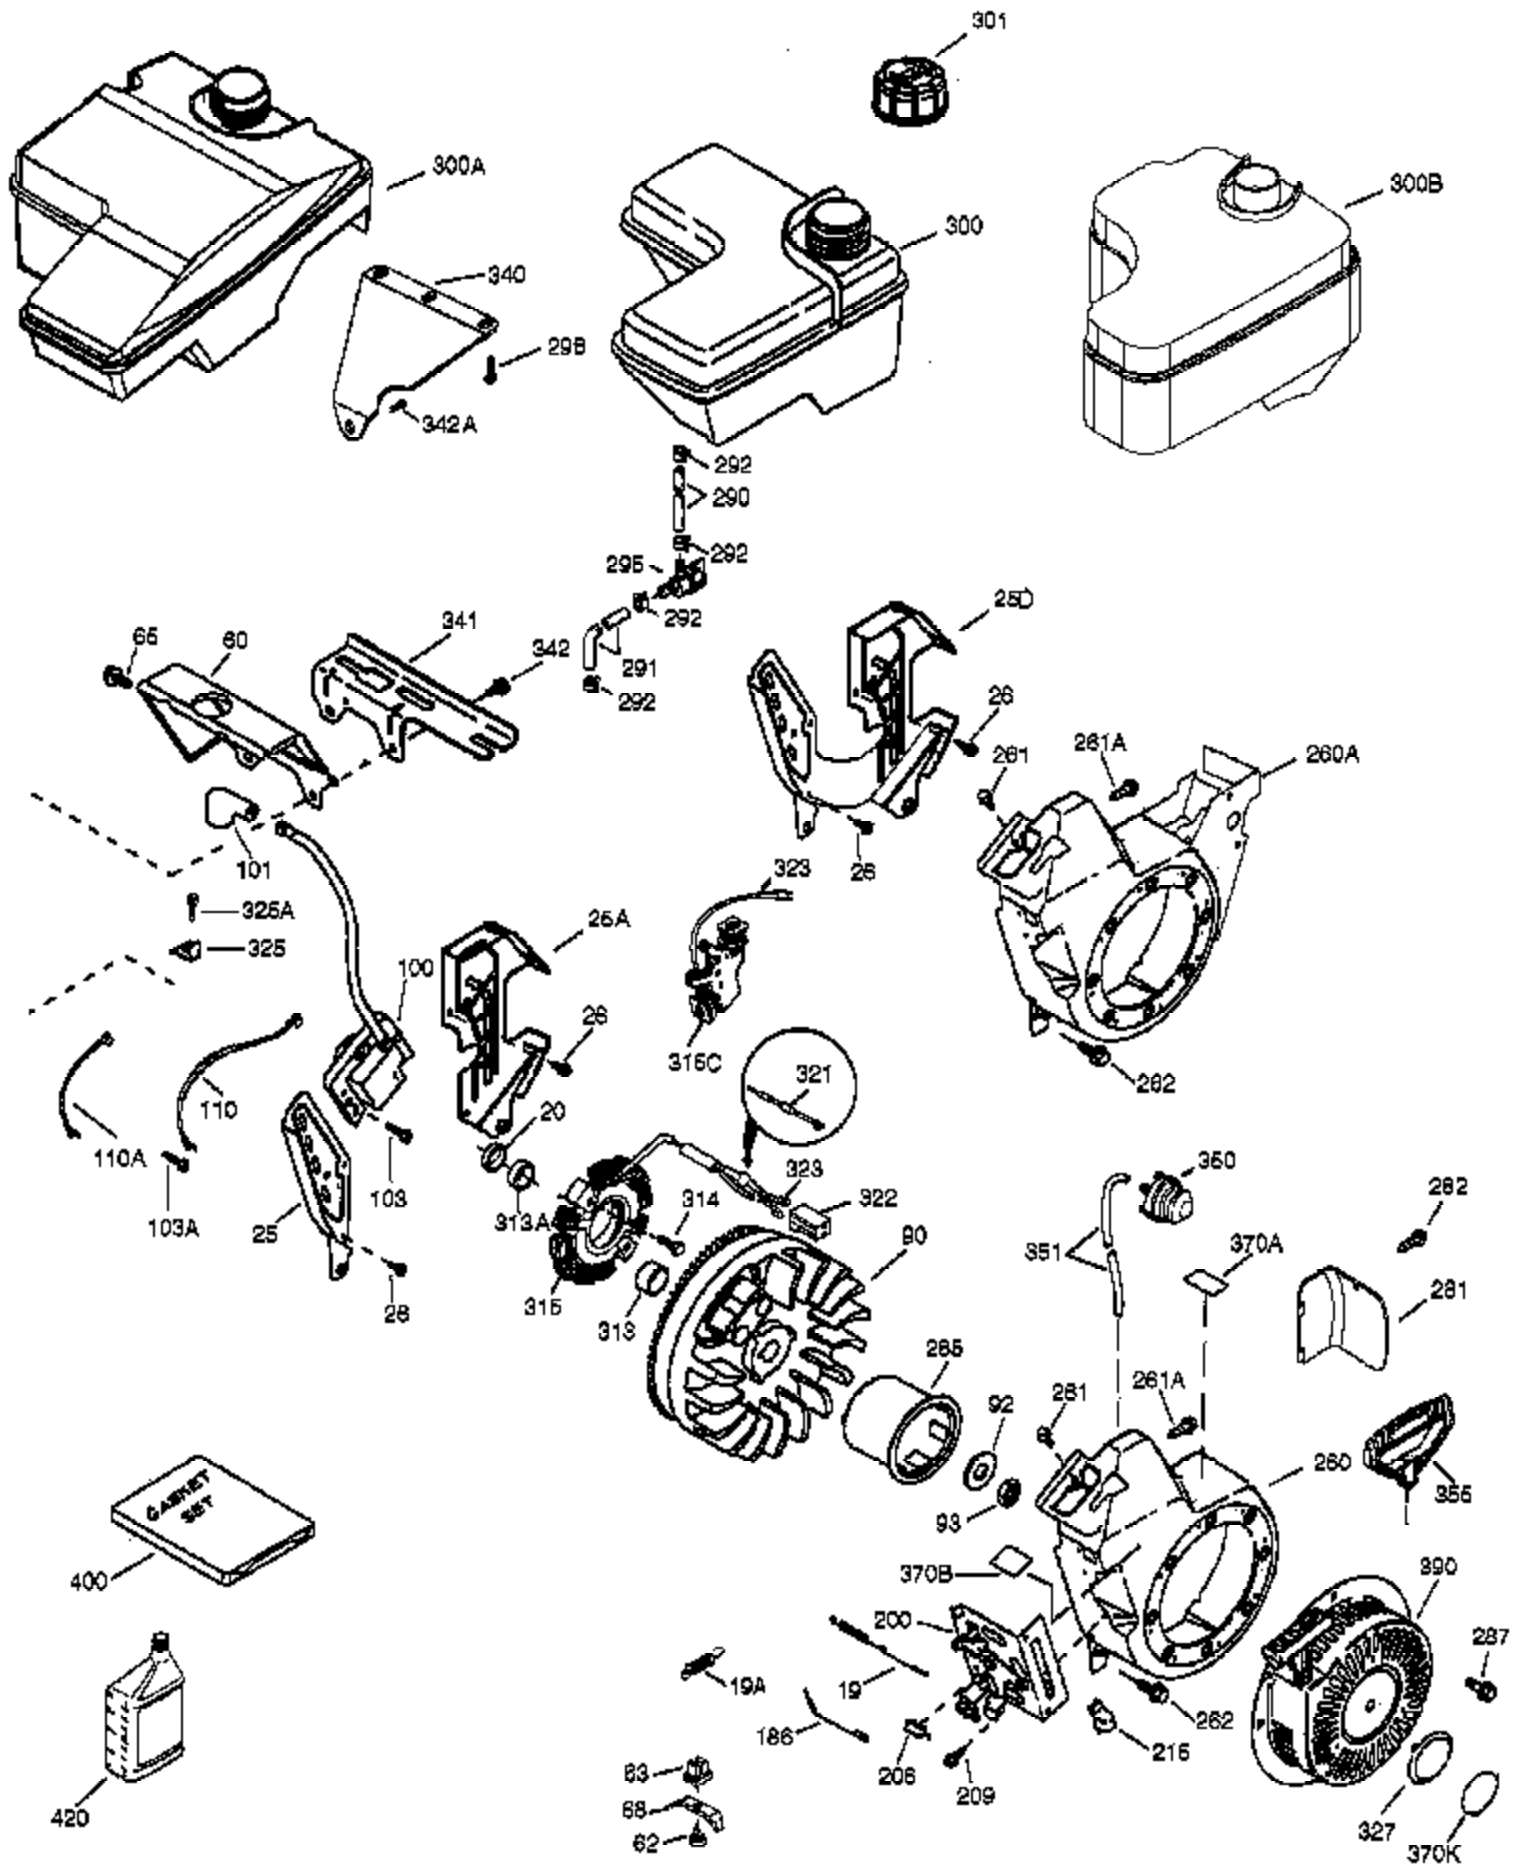

Ref #	Part Number	Qty	Description
19	37111	1	Extension Spring
20	32600	1	Oil Seal
25C	37709	1	Air Baffle (1 pc.)
26	30200	2	Screw, 10-24 x 9/16"
60	36623A	1	Blower Housing Extension
65	30200	1	Screw, 10-24 x 9/16"
90	611205	1	Flywheel
92	650815	1	Belleville Washer
93	650816	1	Flywheel Nut
100	34443C	1	Solid State Ignition
101	610118	1	Spark Plug Cover
103	651007	2	Screw, T-15, 10-24 x 15/16"
110	36054	1	Ground Wire
186	36711	1	Governor Link
200	36736	1	Control Bracket (Incl. 206 & 215)
206	610973	1	Terminal
209	650821	1	Screw, 10-32 x 1/2"
215	36638	1	Control Knob
238	28820	2	Screw, 10-32 x 1/2"
239	27272A	1	* Air Cleaner Gasket
240	36633A	1	Air Cleaner Body (Incl. 239)
245	36046	1	Air Cleaner Filter
245A	36634	1	Air Cleaner Filter
250A	37074	1	Air Cleaner Baffle
250	37073	1	Air Cleaner Cover
251	650886	1	Wing Nut
252	650821	1	Screw, 10-32 x 1/2"
260	36864	1	Blower Housing
261A	650821	2	Screw, 10-32 x 1/2"
261	651008	1	Screw, 1/4-20 x 31/64"
262	651008	2	Screw, 1/4-20 x 31/64"
278	36674	1	Spacer
285	35985C	1	Starter Cup
287	651008	4	Screw, 1/4-20 x 31/64"
290	30705	1	Fuel Line
292	26460	2	Fuel Line Clamp
300	37048	1	Fuel Tank (Incl. 292 & 301)
301	37845	1	Fuel Cap (Red)
313	34080	1	Spacer
341	36644A	1	Fuel Tank Bracket
342B	651086	2	Rubber Washer
342	651085	2	Screw, 1/4-20 x 19/32"
370B	35703	1	Speed Control Decal
370A	36261	1	Instruction Decal
370K	36695	1	Starter Decal
390	590746	1	Rewind Starter (NOTE: This engine could have been built with 590704 starter.)
400	36720	1	* Gasket Set (Incl. items marked PK in notes)
420	730225	1	SAE 30 4-Cycle Engine Oil (Quart)
550	37153	1	Application Mounting Bracket