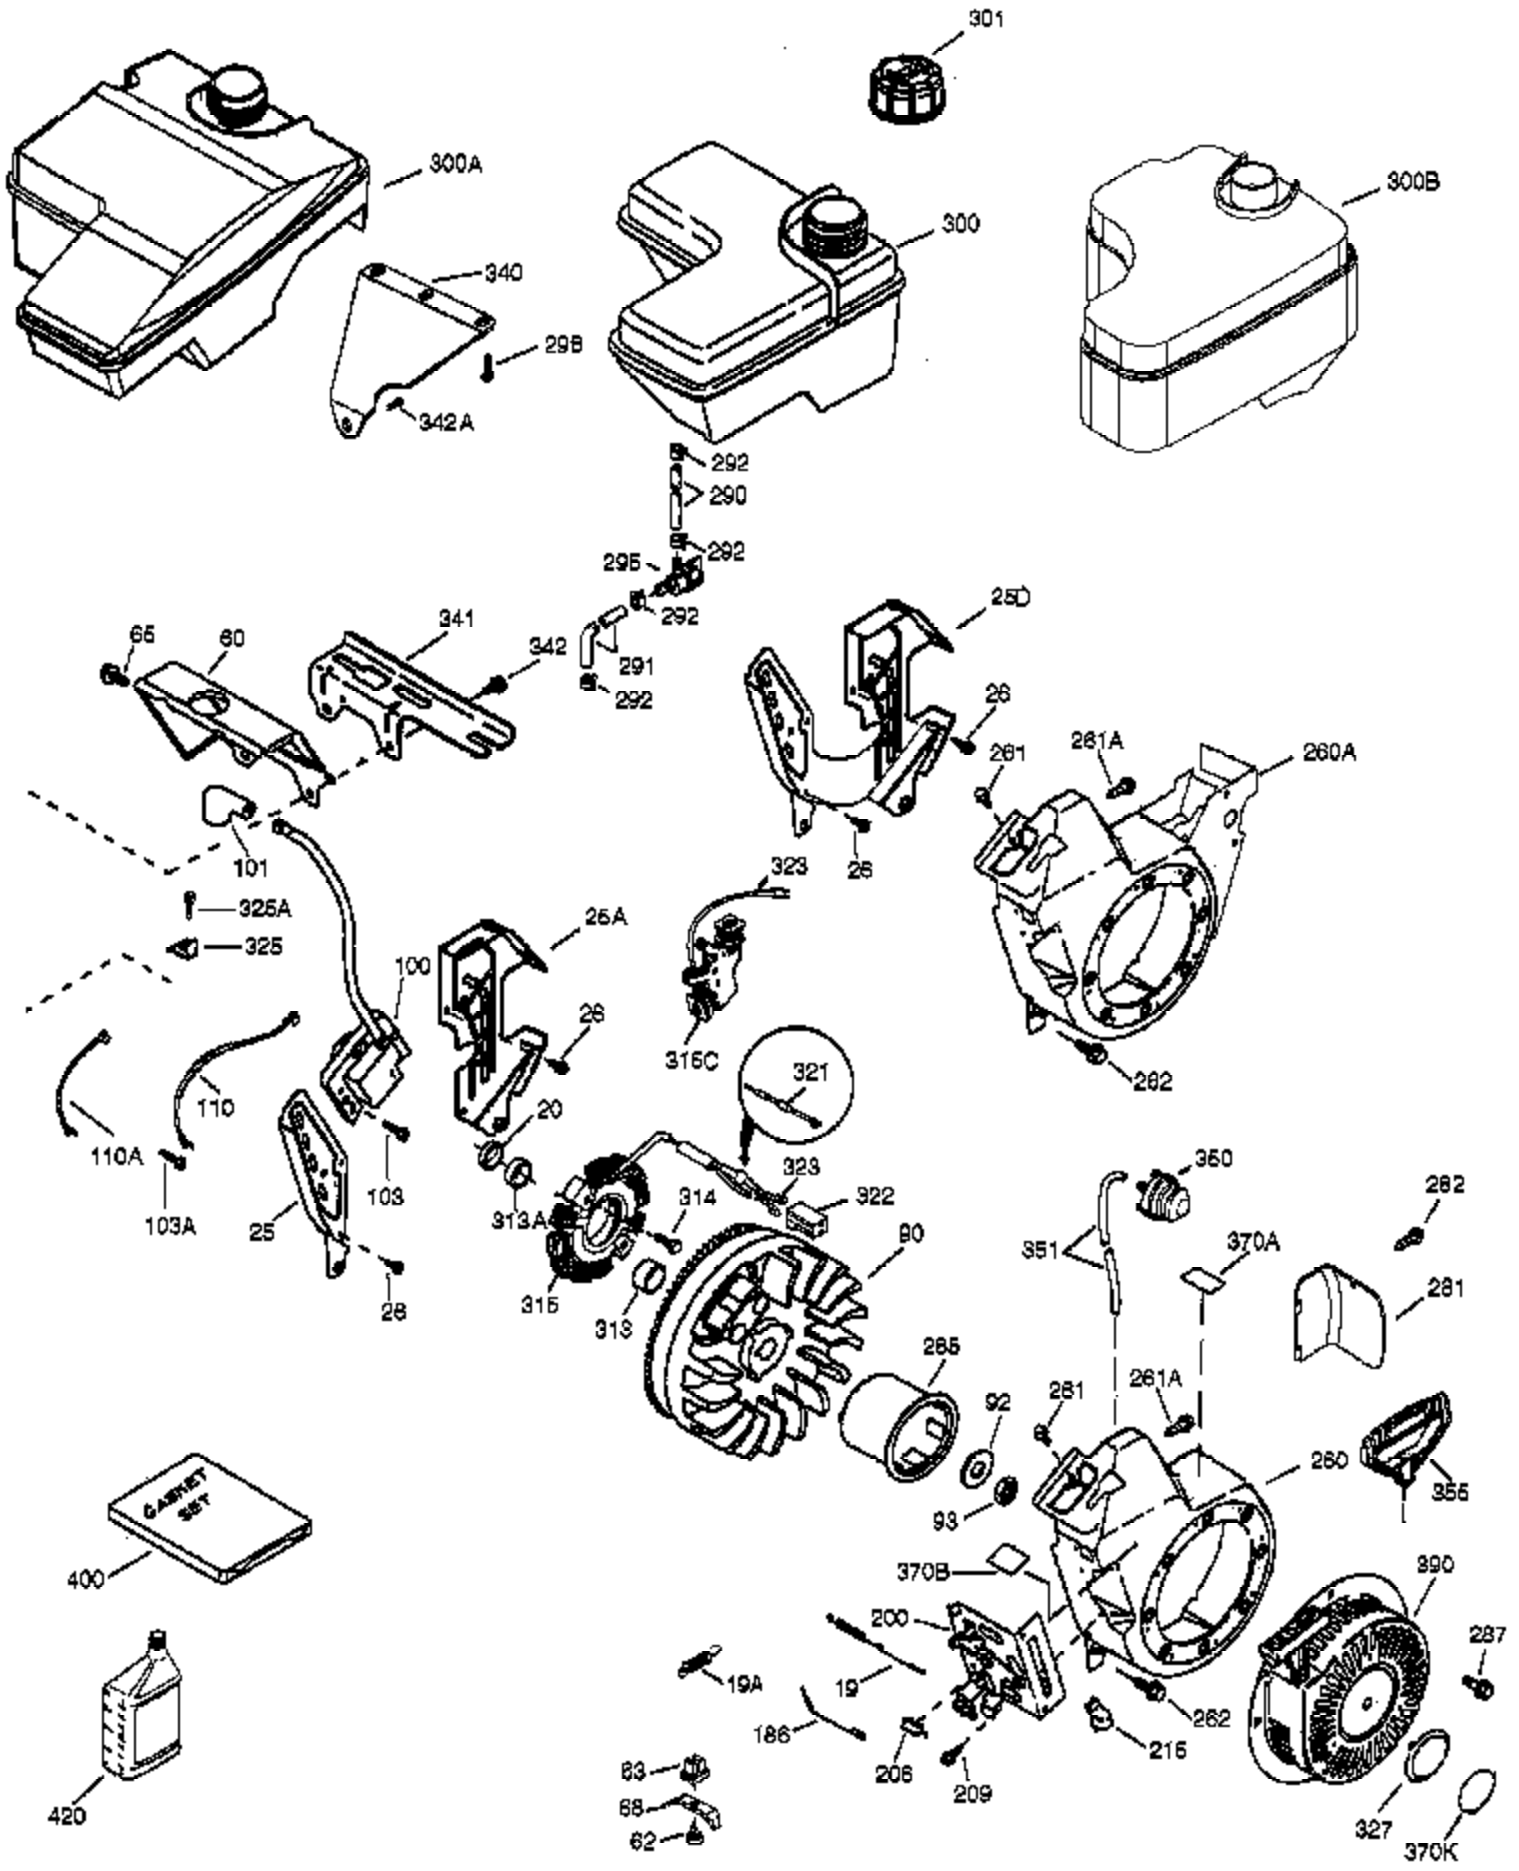

Ref #	Part Number	Qty	Description
19	37828	1	Governor Spring
20	32600	1	Oil Seal
25C	37709	1	Air Baffle (1 pc.)
26	30200	2	Screw, 10-24 x 9/16"
60	36623A	1	Blower Housing Extension
62	650760	1	Screw, 8-32 x 3/8"
63	28545	1	Grommet
65	30200	1	Screw, 10-24 x 9/16"
90	611205	1	Flywheel
92	650815	1	Belleville Washer
93	650816	1	Flywheel Nut
100	34443C	1	Solid State Ignition
101	610118	1	Spark Plug Cover
103	651007	2	Screw, T-15, 10-24 x 15/16"
110	37601	1	Ground Wire
111B	611224	1	Rocker On/Off Switch
200A	37249	1	Boden Wire Bracket
200	37827	1	Control Bracket
209	650821	1	Screw, 10-32 x 1/2"
210	27793	1	Conduit Clip
211	28942	1	Screw, 10-32 x 3/8"
238	28820	2	Screw, 10-32 x 1/2"
239	27272A	1	* Air Cleaner Gasket
240	36633A	1	Air Cleaner Body (Incl. 239)
245	36046	1	Air Cleaner Filter
245A	36634	1	Air Cleaner Filter
250A	37074	1	Air Cleaner Baffle
250	37073	1	Air Cleaner Cover
251	650886	1	Wing Nut
252	650821	1	Screw, 10-32 x 1/2"
260	36864	1	Blower Housing
261A	650821	2	Screw, 10-32 x 1/2"
261	651008	1	Screw, 1/4-20 x 31/64"
262	651008	2	Screw, 1/4-20 x 31/64"
278	36674	1	Spacer
285	35985C	1	Starter Cup
287	651008	4	Screw, 1/4-20 x 31/64"
290	30705	1	Fuel Line
292	26460	2	Fuel Line Clamp
300	36863	1	Fuel Tank (Incl. 292 & 301)
301	37845	1	Fuel Cap (Red)
310A	36678	1	Dipstick Assembly
313	34080	1	Spacer
341	36644A	1	Fuel Tank Bracket
342	651085	2	Screw, 1/4-20 x 19/32"
342B	651086	2	Rubber Washer
370K	36695	1	Starter Decal
370A	36261	1	Instruction Decal
390	590746	1	Rewind Starter (NOTE: This engine could have been built with 590704 starter.)
400	36720	1	* Gasket Set (Incl. items marked PK in notes)
420	730225	1	SAE 30 4-Cycle Engine Oil (Quart)
550	37153	1	Application Mounting Bracket