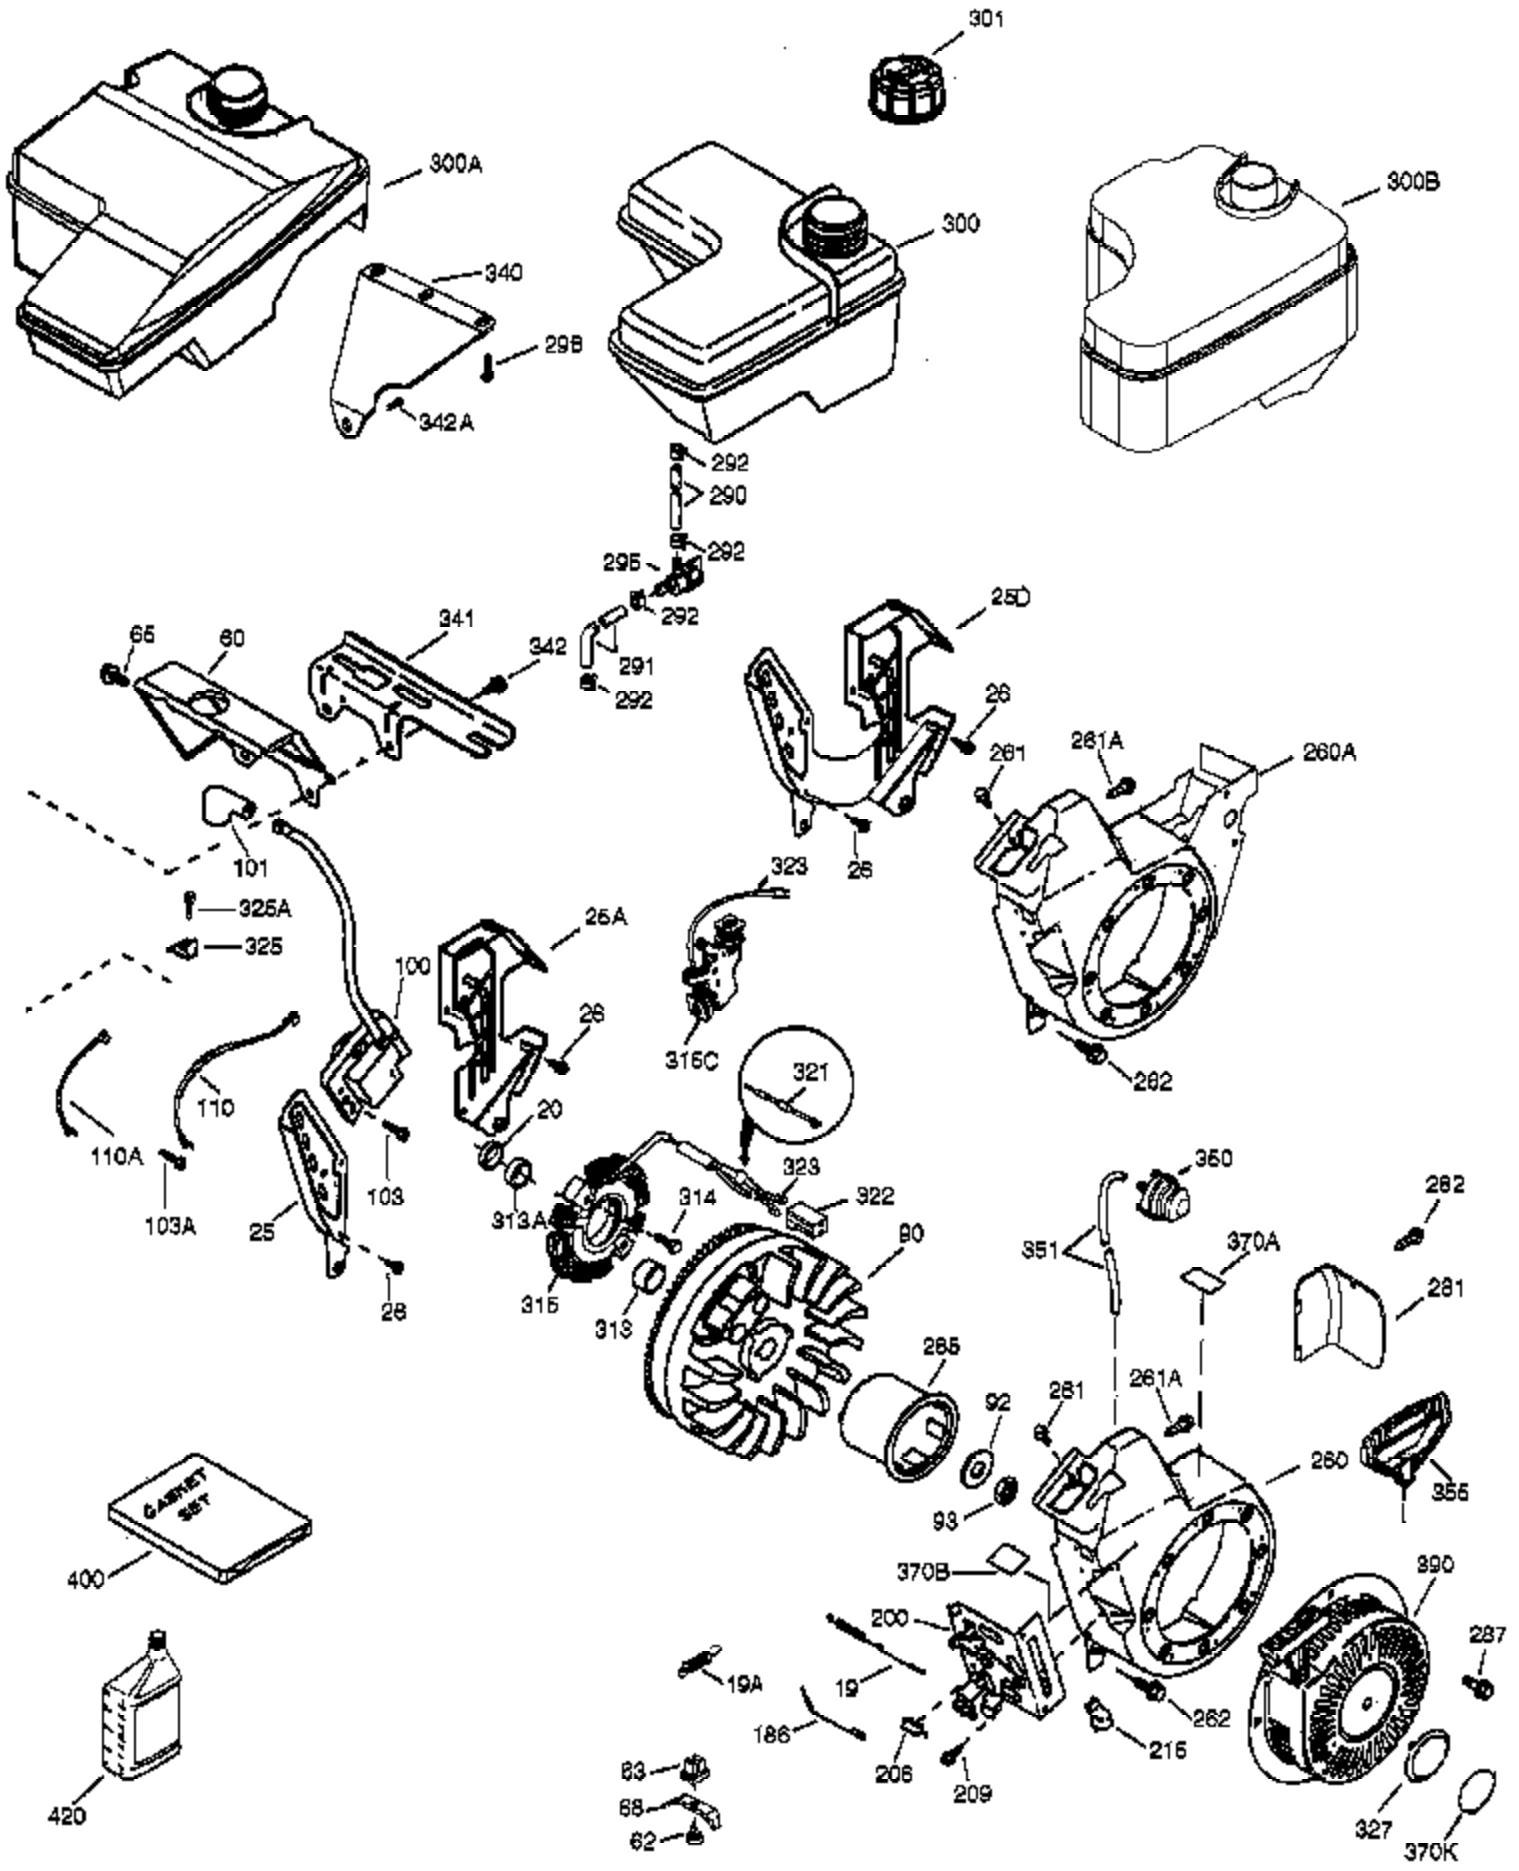

Ref #	Part Number	Qty	Description
19	37828	1	Governor Spring
20	32600	1	Oil Seal
25C	37709	1	Air Baffle (1pc.)
26	30200	1	Screw, 10-24 x 9/16"
60	36623A	1	Blower Housing Extension
62	650760	1	Screw, 8-32 x 3/8"
63	28545	1	Grommet
65	30200	1	Screw, 10-24 x 9/16"
90	611205	1	Flywheel
92	650815	1	Belleville Washer
93	650816	1	Flywheel Nut
100	34443C	1	Solid State Ignition
101	610118	1	Spark Plug Cover
103A	650767	1	Screw, 8-32 x 27/64"
103	651007	2	Screw, T-15, 10-24 x 15/16"
110A	36964	1	Ground Wire
110A	37745	1	Ground Wire
110	37601	1	Ground Wire
111B	611224	1	Rocker Switch (On/Off)
200	37827	1	Control Bracket
200A	37249	1	Boden Wire Bracket
209	650821	1	Screw, 10-32 x 1/2"
210	27793	1	Conduit Clip
211	28942	2	Screw, 10-32 x 3/8"
238	28820	2	Screw, 10-32 x 1/2"
239	27272A	1	* Air Cleaner Gasket
240	36633A	1	Air Cleaner Body (Incl. 239)
245A	36634	1	Air Filter (Pre)
245	36046	1	Air Filter
250A	37074	1	Air Cleaner Baffle
250	37073	1	Air Cleaner Cover
251	650886	1	Wing Nut
252	650821	1	Screw, 10-32 x 1/2"
260	36864	1	Blower Housing
261	651008	1	Screw, 1/4-20 x 31/64"
261A	650821	2	Screw, 10-32 x 1/2"
262	651008	2	Screw, 1/4-20 x 31/64"
278	36674	1	Spacer
285	35985C	1	Starter Cup
287	651008	4	Screw, 1/4-20 x 31/64"
290	30705	1	Fuel Line
292	26460	2	Fuel Line Clamp
300	36863	1	Fuel Tank (Incl. 292)
301	37845	1	Fuel Cap
313	34080	1	Spacer
341	36644A	1	Fuel Tank Bracket
342B	651086	2	Rubber Washer
342	651085	2	Screw, 1/4-20 x 19/32"
370A	36261	1	Instruction Decal
370K	36695	1	Starter Decal
390	590746	1	Recoil Starter (Note: This engine could have been built with the 590704 starter.)
400	36720	1	* Gasket Set (Incl. items marked PK in notes)
420	730225A		SAE 30 4-Cycle Engine Oil (Quart)