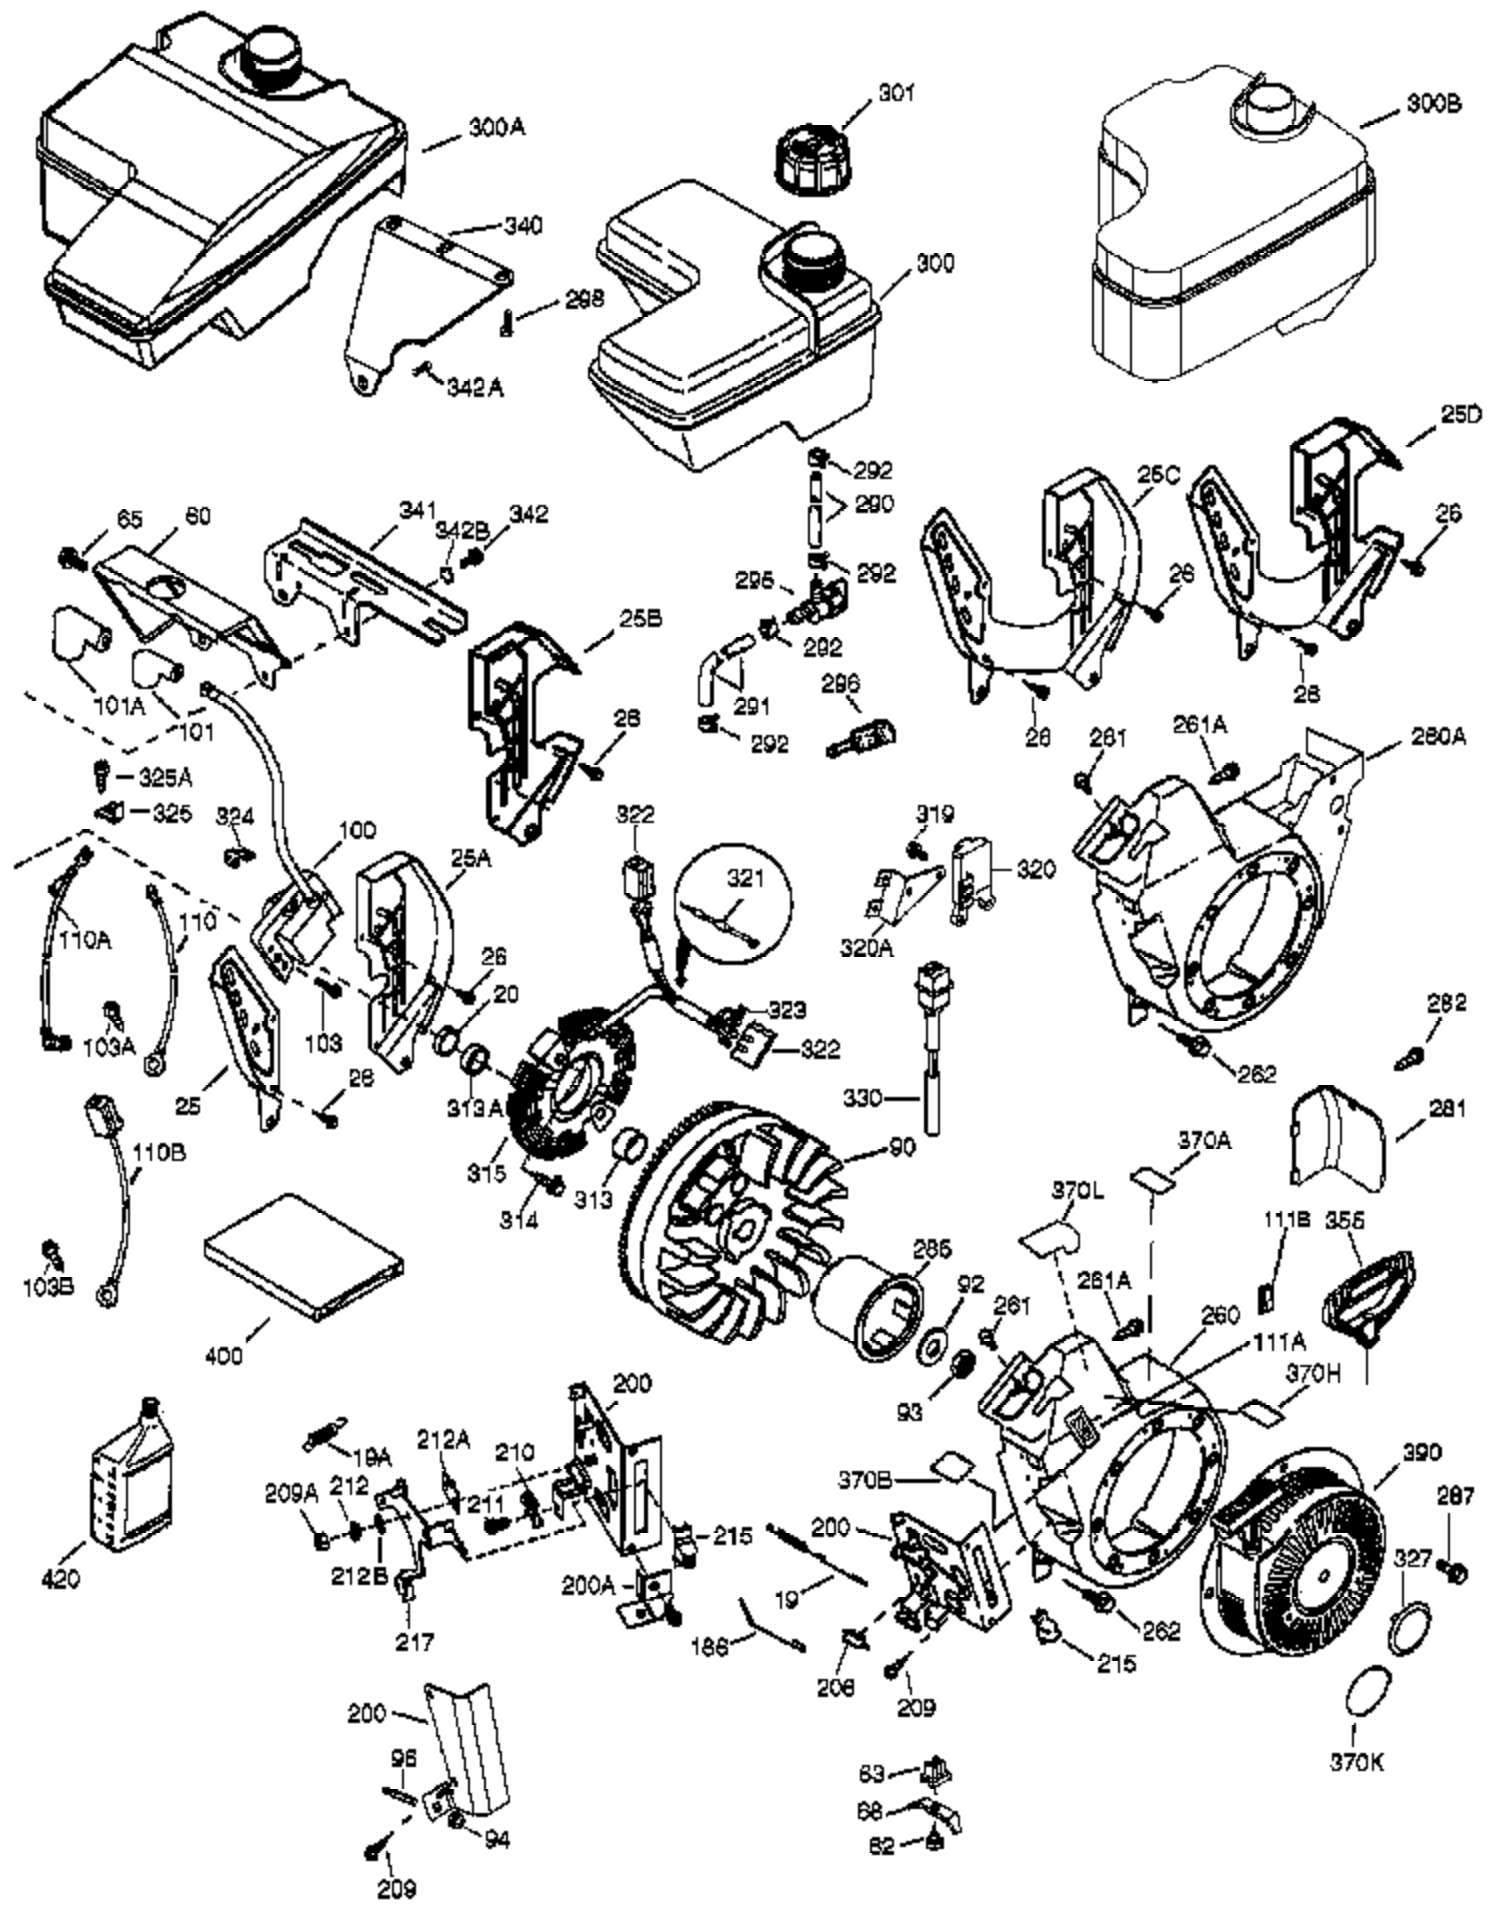

Ref #	Part Number	Qty	Description
19	37111	1	Extension Spring
20	32600	1	Oil Seal
25C	36621	1	Air Baffle (1 Piece)
26	30200	2	Screw, 10-24 x 9/16"
60	36623A	1	Blower Housing Extension
62	650760	1	Screw, 8-32 x 3/8"
63	28545	1	Grommet
65	30200	1	Screw, 10-24 x 9/16"
90	611205	1	Flywheel
92	650815	1	Belleville Washer
93	650816	1	Flywheel Nut
100	34443C	1	Solid State Ignition
101	610118	1	Spark Plug Cover
103A	650767	1	Screw, 8-32 x 27/64"
103	651007	2	Screw, Torx T-15, 10-24 x 15/16"
110A	36964	1	Ground Wire
110	37601	1	Ground Wire
111B	611224	1	Rocker On/Off Switch
186	36711	1	Governor Link
200	36736	1	Control Bracket (Incl. 206, 210 & 211)
206	610973	1	Terminal
209	650821	1	Screw, 10-32 x 1/2"
210	27793	1	Conduit Clip
211	28942	1	Screw, 10-32 x 3/8"
260	36864	1	Blower Housing
261A	650821	2	Screw, 10-32 x 1/2"
261	651008	1	Screw, 1/4-20 x 31/64"
262	651008	2	Screw, 1/4-20 x 31/64"
285	35985B	1	Starter Cup
287	651008	4	Screw, 1/4-20 x 31/64"
290	30705	1	Fuel Line
292	26460	2	Fuel Line Clamp
300	36863	1	Fuel Tank (Incl. 292 & 301)
301	36246	1	Fuel Cap
313	34080	1	Spacer
325A	30200	1	Screw, 10-24 X 9/16"
341	36644A	1	Fuel Tank Bracket
342	651085	2	Screw, 1/4-20 x 7/8"
342B	651086	2	Rubber Washer
370A	36261	1	Lubrication Decal
370K	36695	1	Starter Decal
390	590746	1	Rewind Starter
400	36716A	1	* Gasket Set (Incl. items marked PK i n notes)
420	730225A	1	SAE 30 4-Cycle Engine Oil (Quart)