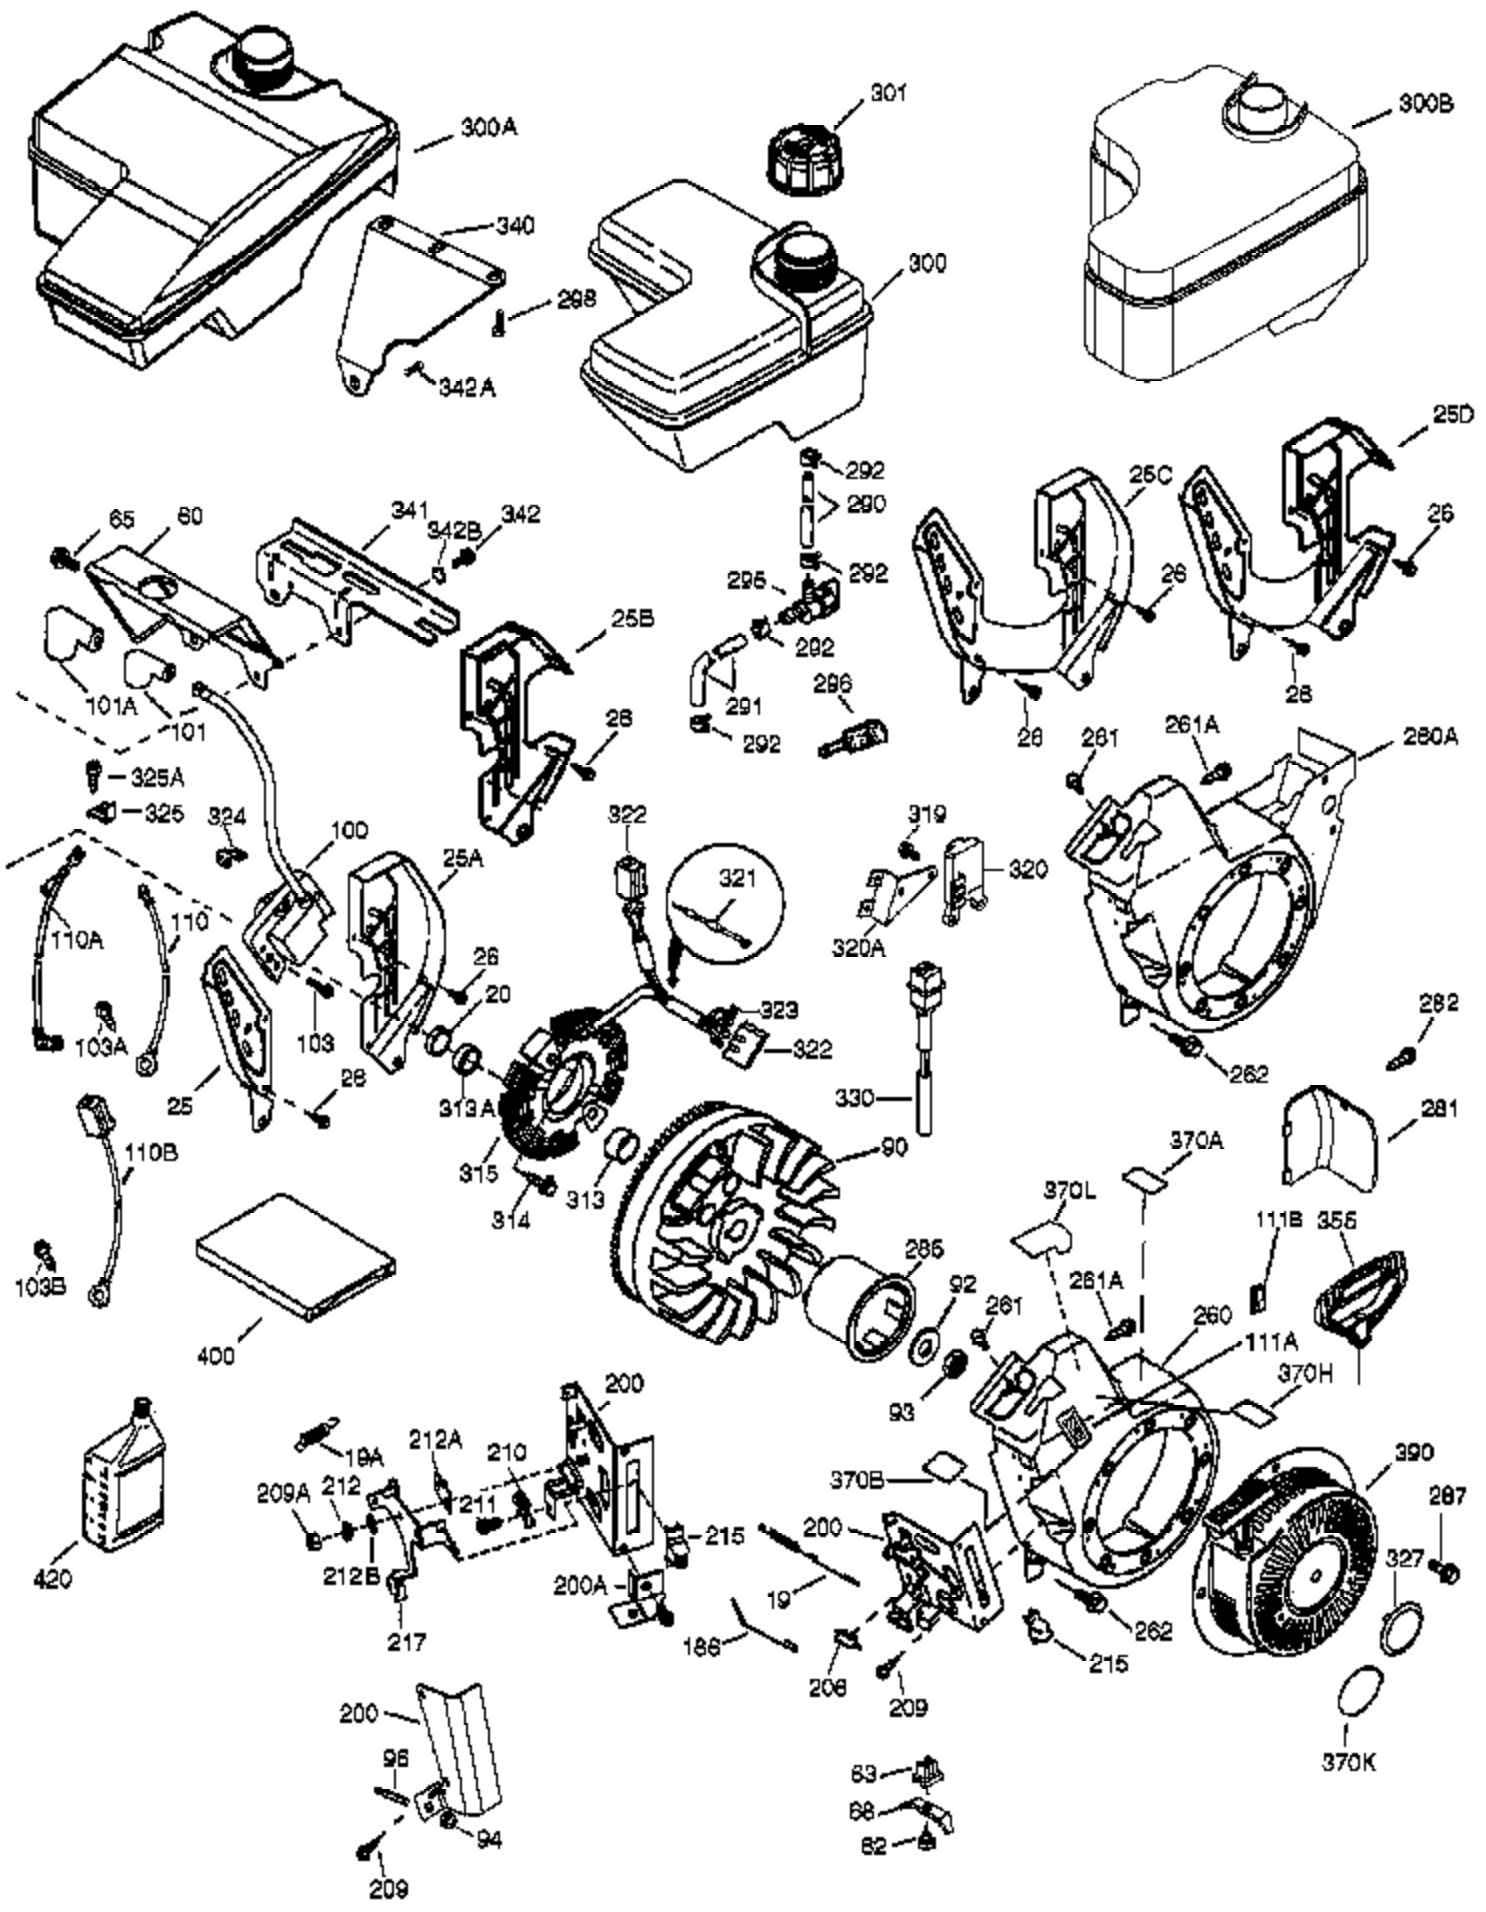

Ref #	Part Number	Qty	Description
19	37111	1	Throttle Spring
19	36710	1	Extension Spring
20	32600	1	Oil Seal
25C	37709	1	Air Baffle (1 Piece)
26	30200	2	Screw, 10-24 x 9/16"
60	36623	1	Blower Housing Extension
62	650760	1	Screw, 8-32 x 3/8"
63	28545	1	Grommet
65	30200	1	Screw, 10-24 x 9/16"
90	611205	1	Flywheel
92	650815	1	Belleville Washer
93	650816	1	Flywheel Nut
100	34443C	1	Solid State Ignition
101	610118	1	Spark Plug Cover
103A	650767	1	Screw, 8-32 x 27/64"
103	651007	2	Screw, Torx T-15, 10-24 x 15/16"
110A	36964	1	Ground Wire
110	37601	1	Ground Wire
111B	611224	1	Rocker On/Off Switch
186	36711	1	Governor Link
200	36736	1	Control Bracket (Incl. 206 & 209A thr u 217)
206	610973	1	Terminal
209A	651016	1	Nut
209	650821	2	Screw, 10-32 x 1/2"
210	27793	1	Conduit Clip
211	28942	1	Screw, 10-32 x 3/8"
212	30773	1	Bushing
212B	651017	1	Washer
212A	36685	1	Bearing Plate
215	36638	1	Control Knob
217	36684	1	Control Lever
260	36864	1	Blower Housing
261A	650821	1	Screw, 10-32 x 1/2"
261	651008	1	Screw, 1/4-20 x 31/64"
262	651008	2	Screw, 1/4-20 x 31/64"
285	35985A	1	Starter Cup
287	651008	4	Screw, 1/4-20 x 31/64"
290	30705	1	Fuel Line
292	26460	2	Fuel Line Clamp
300	36863	1	Fuel Tank (Incl. 301)
301	37845	1	Fuel Cap
313	34080	1	Spacer
341	36644A	1	Fuel Tank Bracket
342	651085	2	Screw, 1/4-20 x 19/32"
342B	651086	2	Rubber Washer
370K	36695	1	Starter Decal
370A	36261	1	Lubrication Decal
370B	33107	1	Throttle Decal
370B	35703	1	Throttle Decal
390	590704	1	Rewind Starter
400	36627	1	* Gasket Set (Incl. items marked PK i n notes)
420	730225A	1	SAE 30 4-Cycle Engine Oil (Quart)