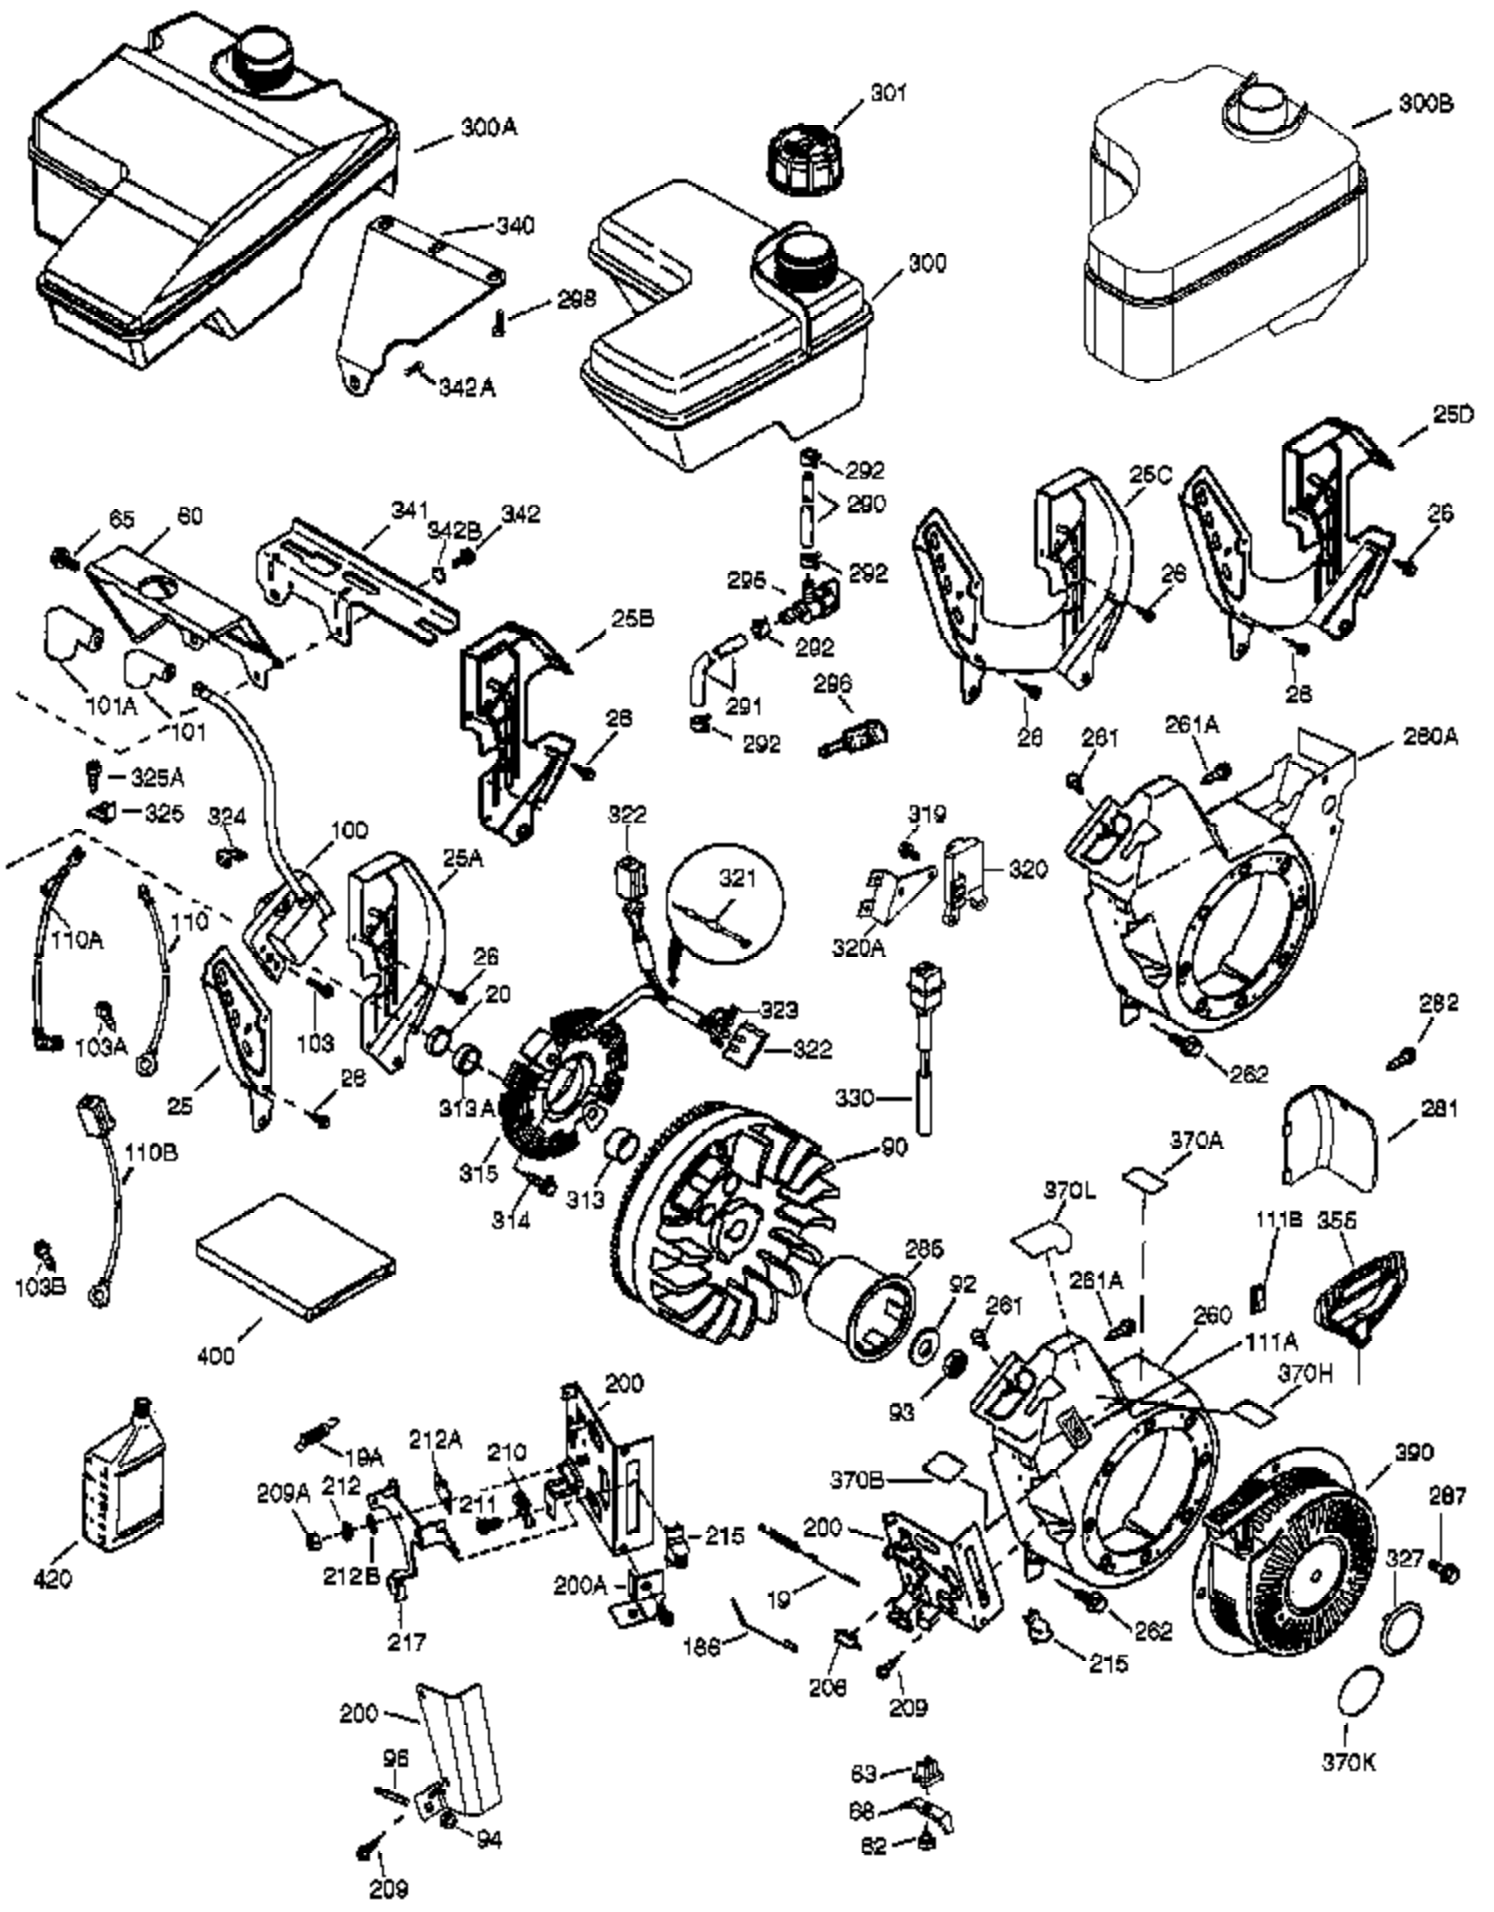

Ref #	Part Number	Qty	Description
19	37828	1	Governor Link
19A	36741	1	Throttle Spring
20	32600	1	Oil Seal
25C	37709	1	Air Baffle (1 pc.)
26	30200	2	Screw, 10-24 x 9/16"
60	36623A	1	Blower Housing Extension
63	28545	1	Grommet
65	30200	1	Screw, 10-24 x 9/16"
90	611205	1	Flywheel
92	650815	1	Belleville Washer
93	650816	1	Flywheel Nut
100	34443C	1	Solid State Ignition
101	610118	1	Spark Plug Cover
103	651007	2	Screw, T-15, 10-24 x 15/16"
103B	651011	1	Screw, 10-32 x 5/16"
103A	650767	1	Screw, 8-32 X 27/64"
110A	36964	1	Ground Wire
110B	37745	1	Ground Wire
110	37601	1	Ground Wire
111B	611224	1	Rocker Switch (On/Off)
200	37827	1	Control Bracket
203	36482	1	Compression Spring
204	651029	1	Screw, T-10, 5-40 x 7/16"
209	650821	1	Screw, 10-32 x 1/2"
210	27793	1	Conduit Clip
211	28942	2	Screw, 10-32 x 3/8"
260	36864	1	Blower Housing
261A	650821	2	Screw, 10-32 x 1/2"
262	651008	3	Screw, 1/4-20 x 31/64"
285	35985B	1	Starter Cup
287	651008	4	Screw, 1/4-20 x 31/64"
290	30705	1	Fuel Line
292	26460	2	Fuel Line Clamp
300	36863	1	Fuel Tank (Incl. 292)
301	36754	1	Fuel Cap
313	34080	1	Spacer
341	36644A		Fuel Tank Bracket
342	651010	2	Screw, 1/4-20 x 7/8"
342B	651086	2	Rubber Washer
370A	36261	1	Instruction Decal
370K	36695	1	Starter Decal
390	590746	1	Recoil Starter (Note: This engine could have been built with 590736 starter)
400	36720	1	* Gasket Set (Incl. items marked PK i n notes)
420	730225		SAE 30 4-Cycle Engine Oil (Quart)