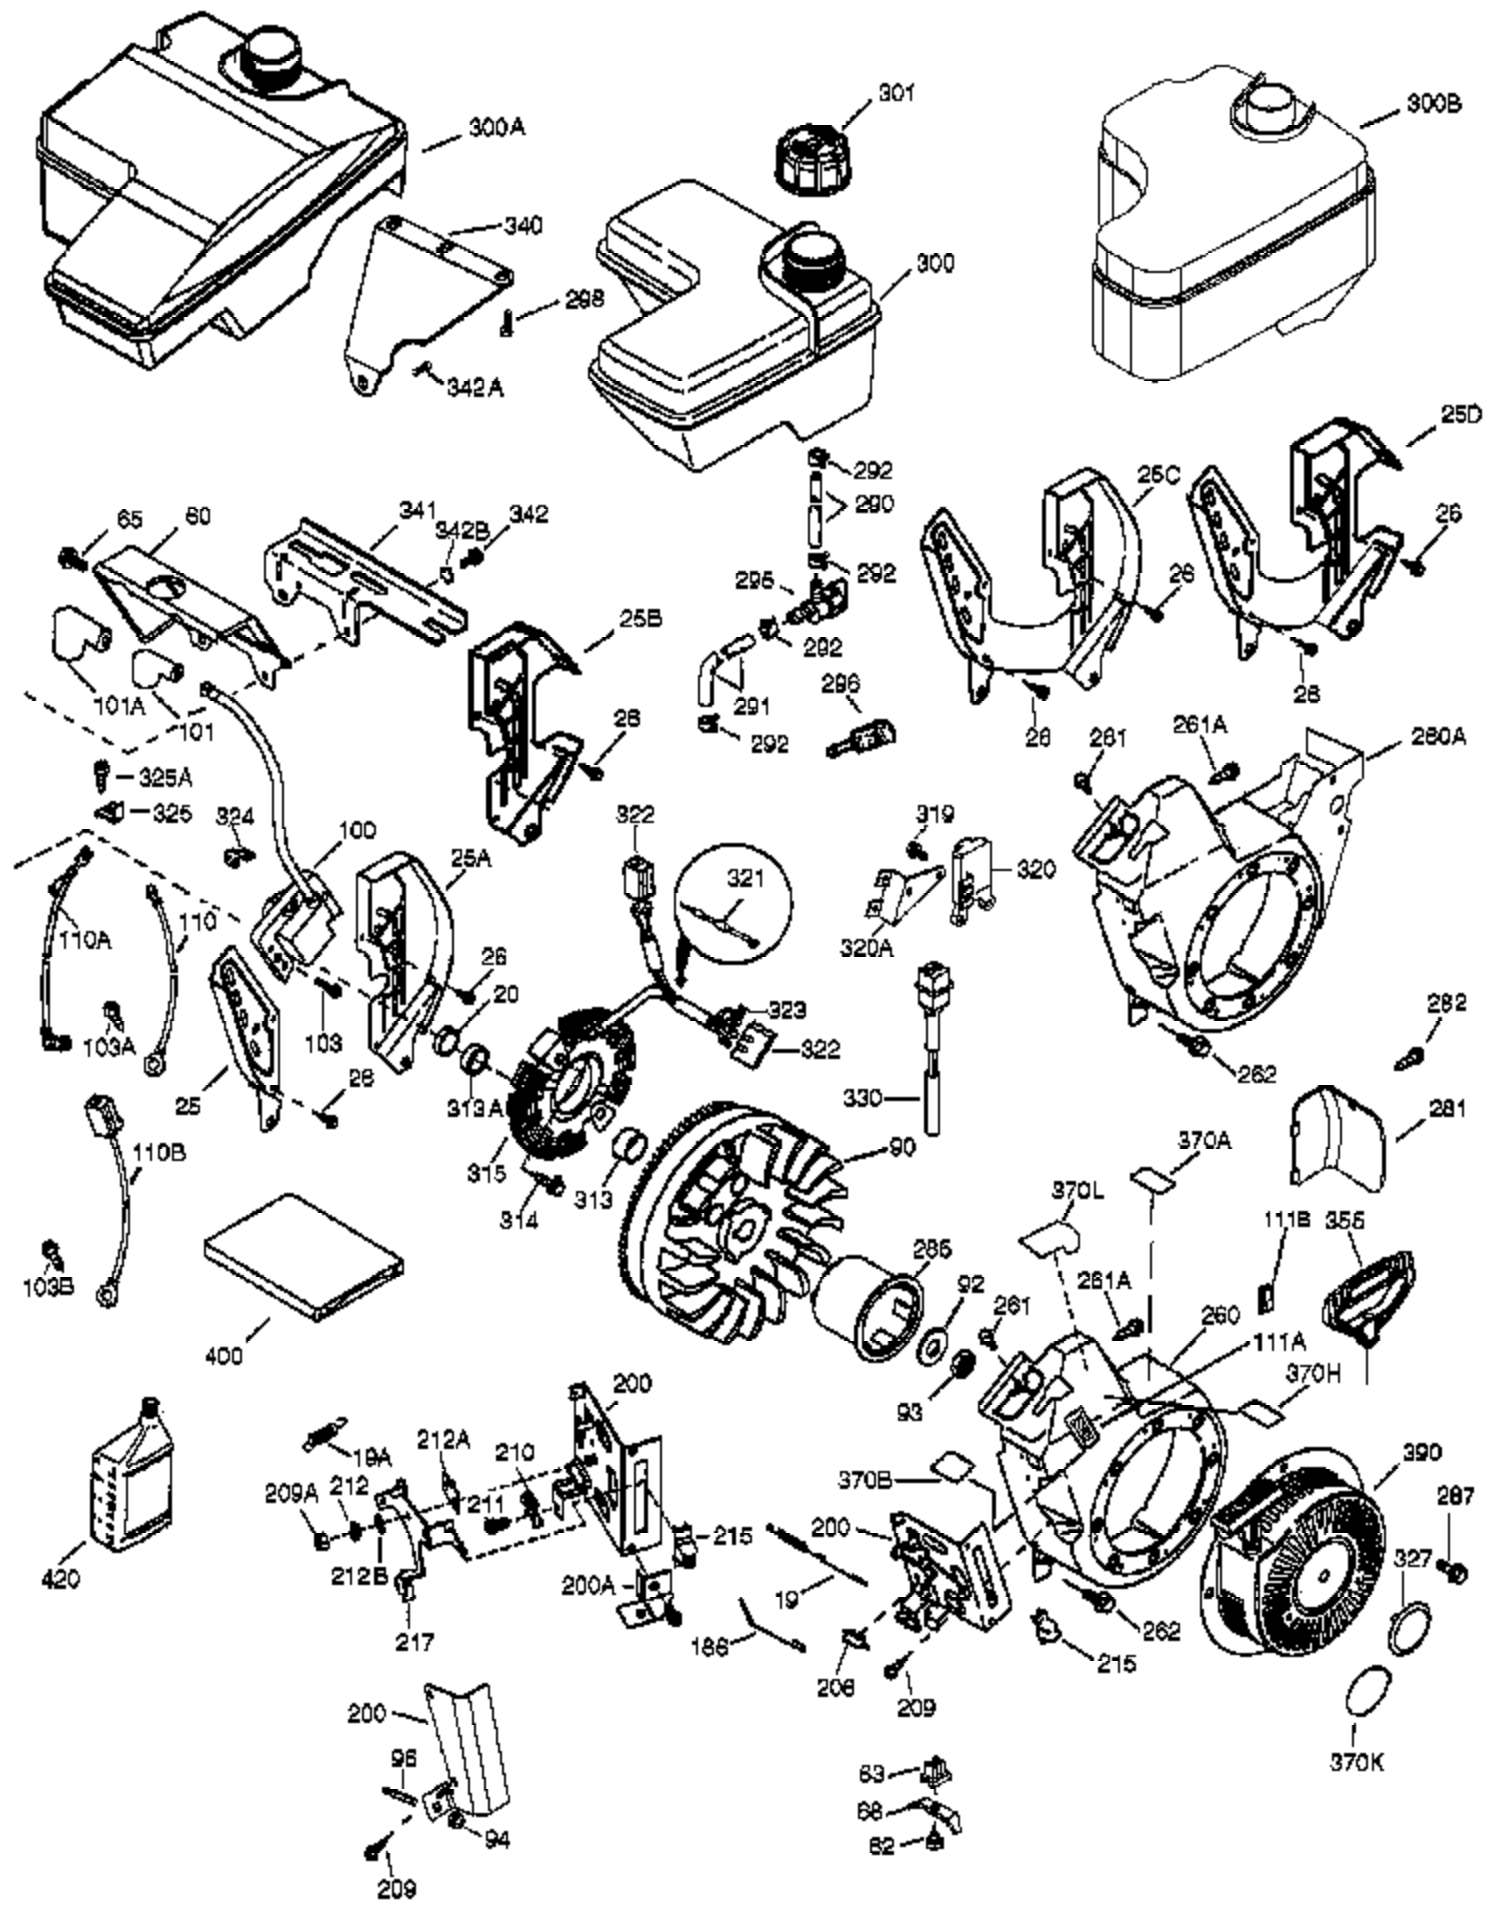

Ref #	Part Number	Qty	Description
19	37828	1	Extension Spring
20	32600	1	Oil Seal
25C	37709	1	Air Baffle (1 pc.)
26	30200	2	Screw, 10-24 x 9/16"
60	36623A	1	Blower Housing Extension
62	650760	1	Screw, 8-32 x 3/8"
63	28545	1	Grommet
65	30200	1	Screw, 10-24 x 9/16"
90	611205	1	Flywheel
92	650815	1	Belleville Washer
93	650816	1	Flywheel Nut
100	34443C	1	Solid State Ignition
101	610118	1	Spark Plug Cover
103	651007	2	Screw, T-15, 10-24 x 15/16"
110	37601	1	Ground Wire
110A	37745	1	Ground Wire
111A	611224	1	Rocker On/Off Switch
186	36711	1	Governor Link
200	37827	1	Control Bracket
209	650821	1	Screw, 10-32 x 1/2"
260	36864	1	Blower Housing
261	651008	1	Screw, 1/4-20 x 31/64"
261A	650821	2	Screw, 10-32 x 1/2"
262	651008	2	Screw, 1/4-20 x 31/64"
285	35985C	1	Starter Cup
287	651008	4	Screw, 1/4-20 x 31/64"
290	30705	1	Fuel Line
292	26460	2	Fuel Line Clamp
300	36863	1	Fuel Tank (Incl. 292 & 301)
301	37845	1	Fuel Cap (Red)
313	34080	1	Spacer
341	36644A	1	Fuel Tank Bracket
342B	651086	2	Rubber Washer
342	651085	2	Screw, 1/4-20 x 19/32"
370A	36261	1	Instruction Decal
370K	36695	1	Starter Decal
390	590746	1	Rewind Starter (NOTE: This engine could have been built with 590704 starter.)
400	36720	1	* Gasket Set (Incl. items marked PK in notes)
420	730225A	1	SAE 30 4-Cycle Engine Oil (Quart)