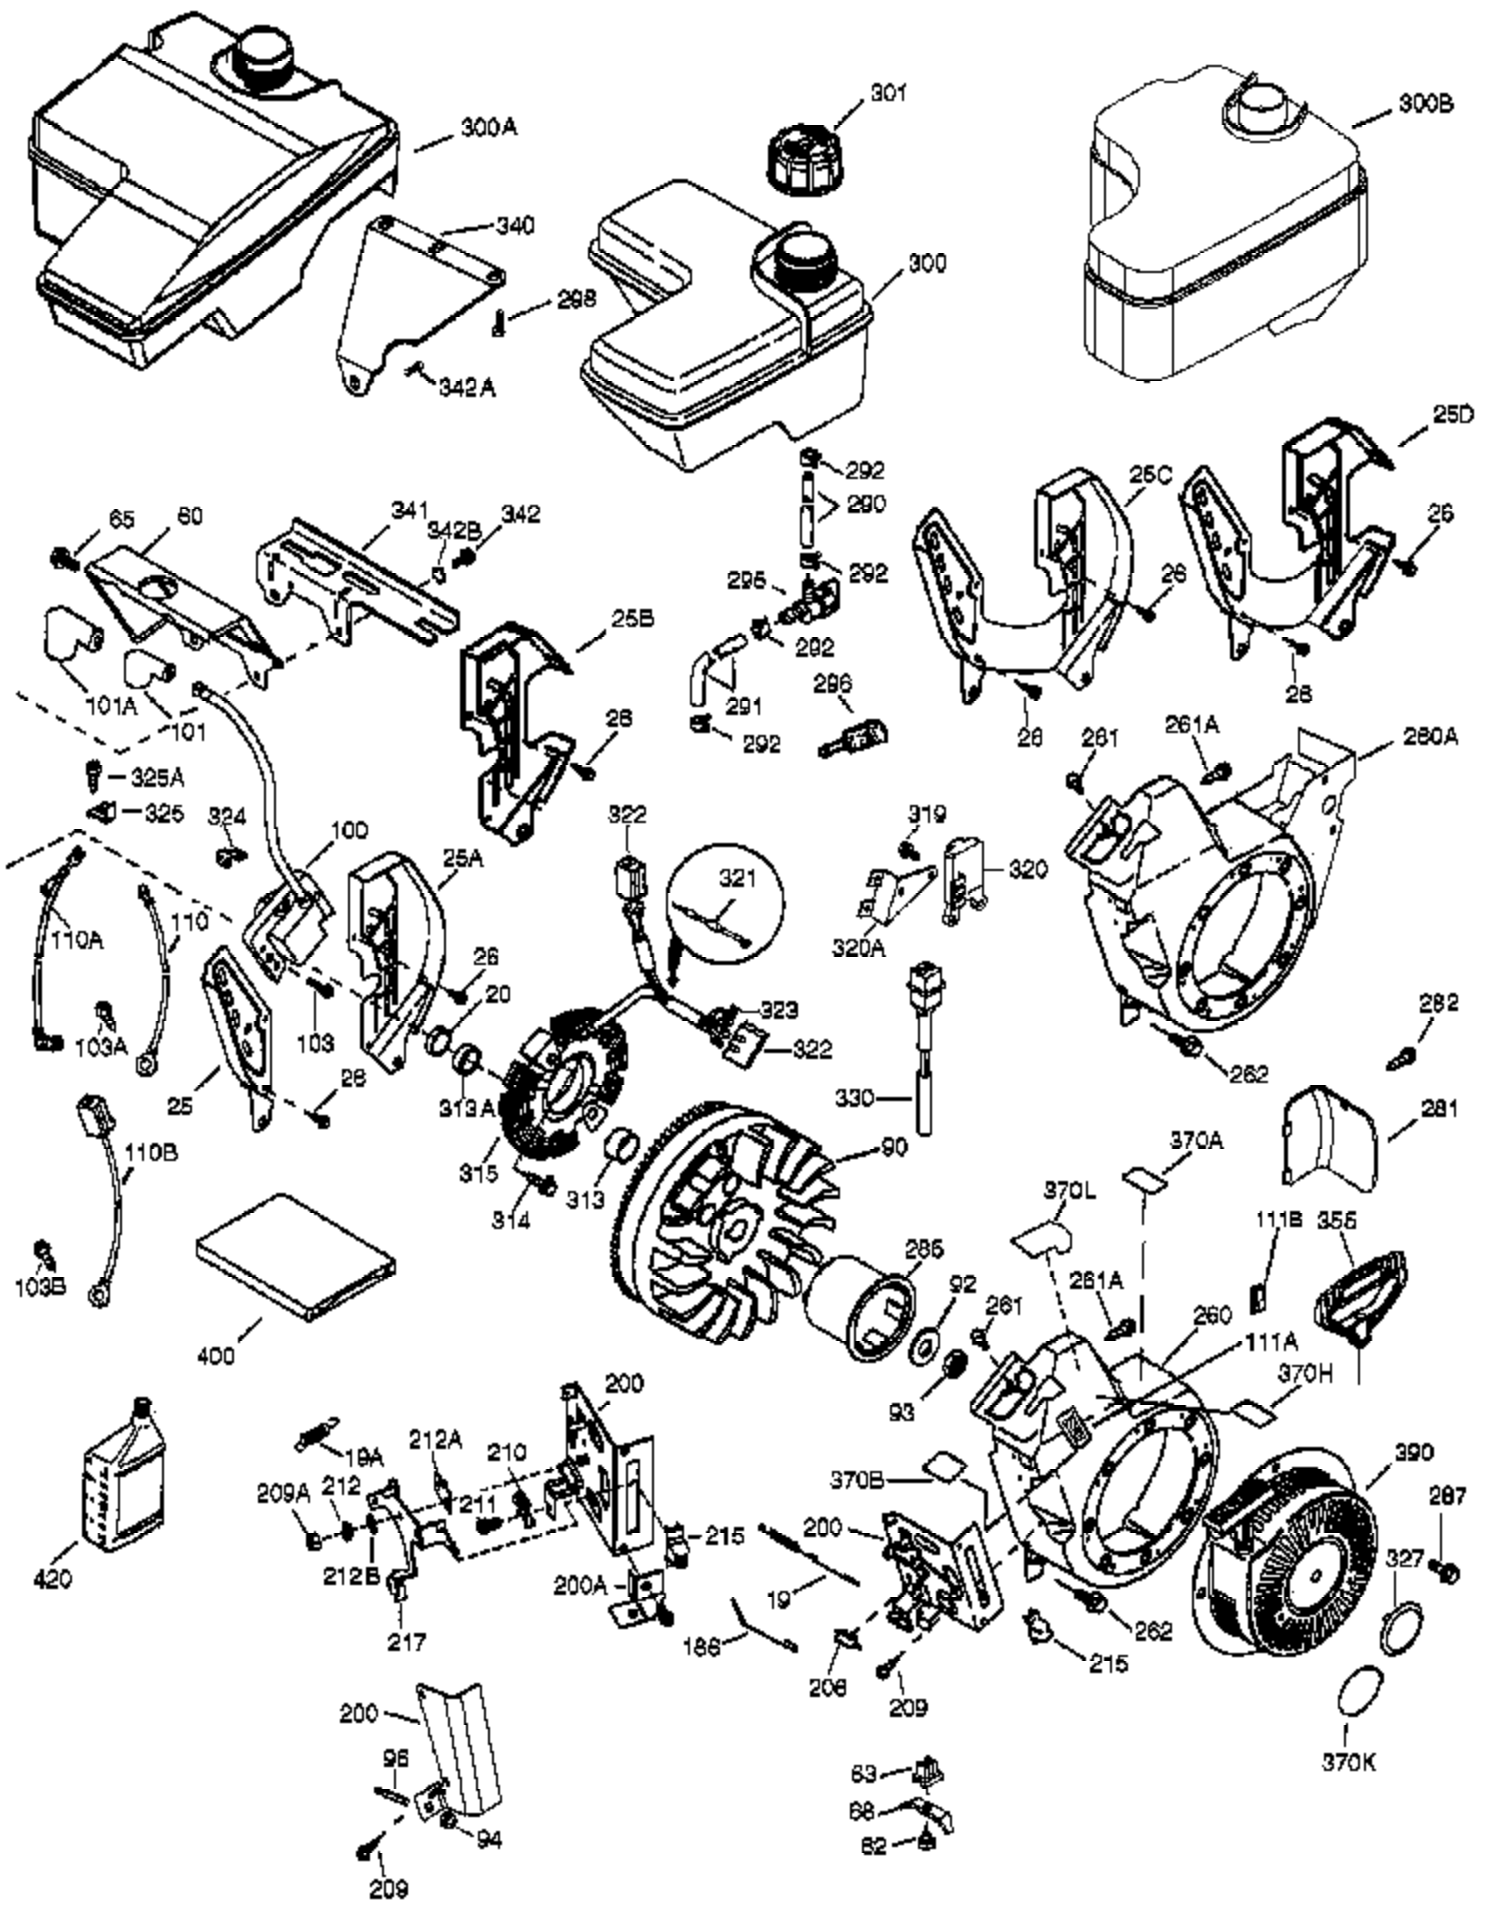

Ref #	Part Number	Qty	Description
20	32600	1	Oil Seal
25D	37709	1	Air Baffle (1 pc.)
26	30200	2	Screw, 10-24 x 9/16"
60	36623A	1	Blower Housing Extension
62	650760	1	Screw, 8-32 x 3/8"
63	28545	1	Grommet
65	30200	1	Screw, 10-24 x 9/16"
90	611205	1	Flywheel
92	650815	1	Belleville Washer
93	650816	1	Flywheel Nut
100	34443C	1	Solid State Ignition
101	610118	1	Spark Plug Cover
103	651007	2	Screw, T-15, 10-24 x 15/16"
103A	650767	1	Screw, 1/4-20 x 1-19/32"
110A	36964	1	Ground Wire
110A	37745	1	Ground Wire
110	37601	1	Ground Wire
111B	611224	1	Rocker On/Off Switch
186	37828	1	Governor Link
200	37827	1	Control Bracket
209	650821	1	Screw, 10-32 x 1/2"
260	36864	1	Blower Housing
261A	650821	2	Screw, 10-32 x 1/2"
261	651008	1	Screw, 1/4-20 x 31/64"
262	651008	2	Screw, 1/4-20 x 31/64"
285	35985C	1	Starter Cup
287	651008	4	Screw, 1/4-20 x 31/64"
290	30705	1	Fuel Line
292	26460	1	Fuel Line Clamp
300	37048	1	Fuel Tank (Incl. 292 & 301)
301	37845	1	Fuel Cap (Black)
306	35499	1	"O" Ring
313	34080	1	Spacer
341	36644A	1	Fuel Tank Bracket
342	651085	2	Screw, 1/4-20 x 19/32"
342B	651086	2	Rubber Washer
370A	36261	1	Instruction Decal
370K	36695	1	Starter Decal
390	590746	1	Rewind Starter (NOTE: This engine could have been built with 590704 starter.)
400	36720	1	* Gasket Set (Incl. items marked PK in notes)
420	730225A	1	SAE 30 4-Cycle Engine Oil (Quart)