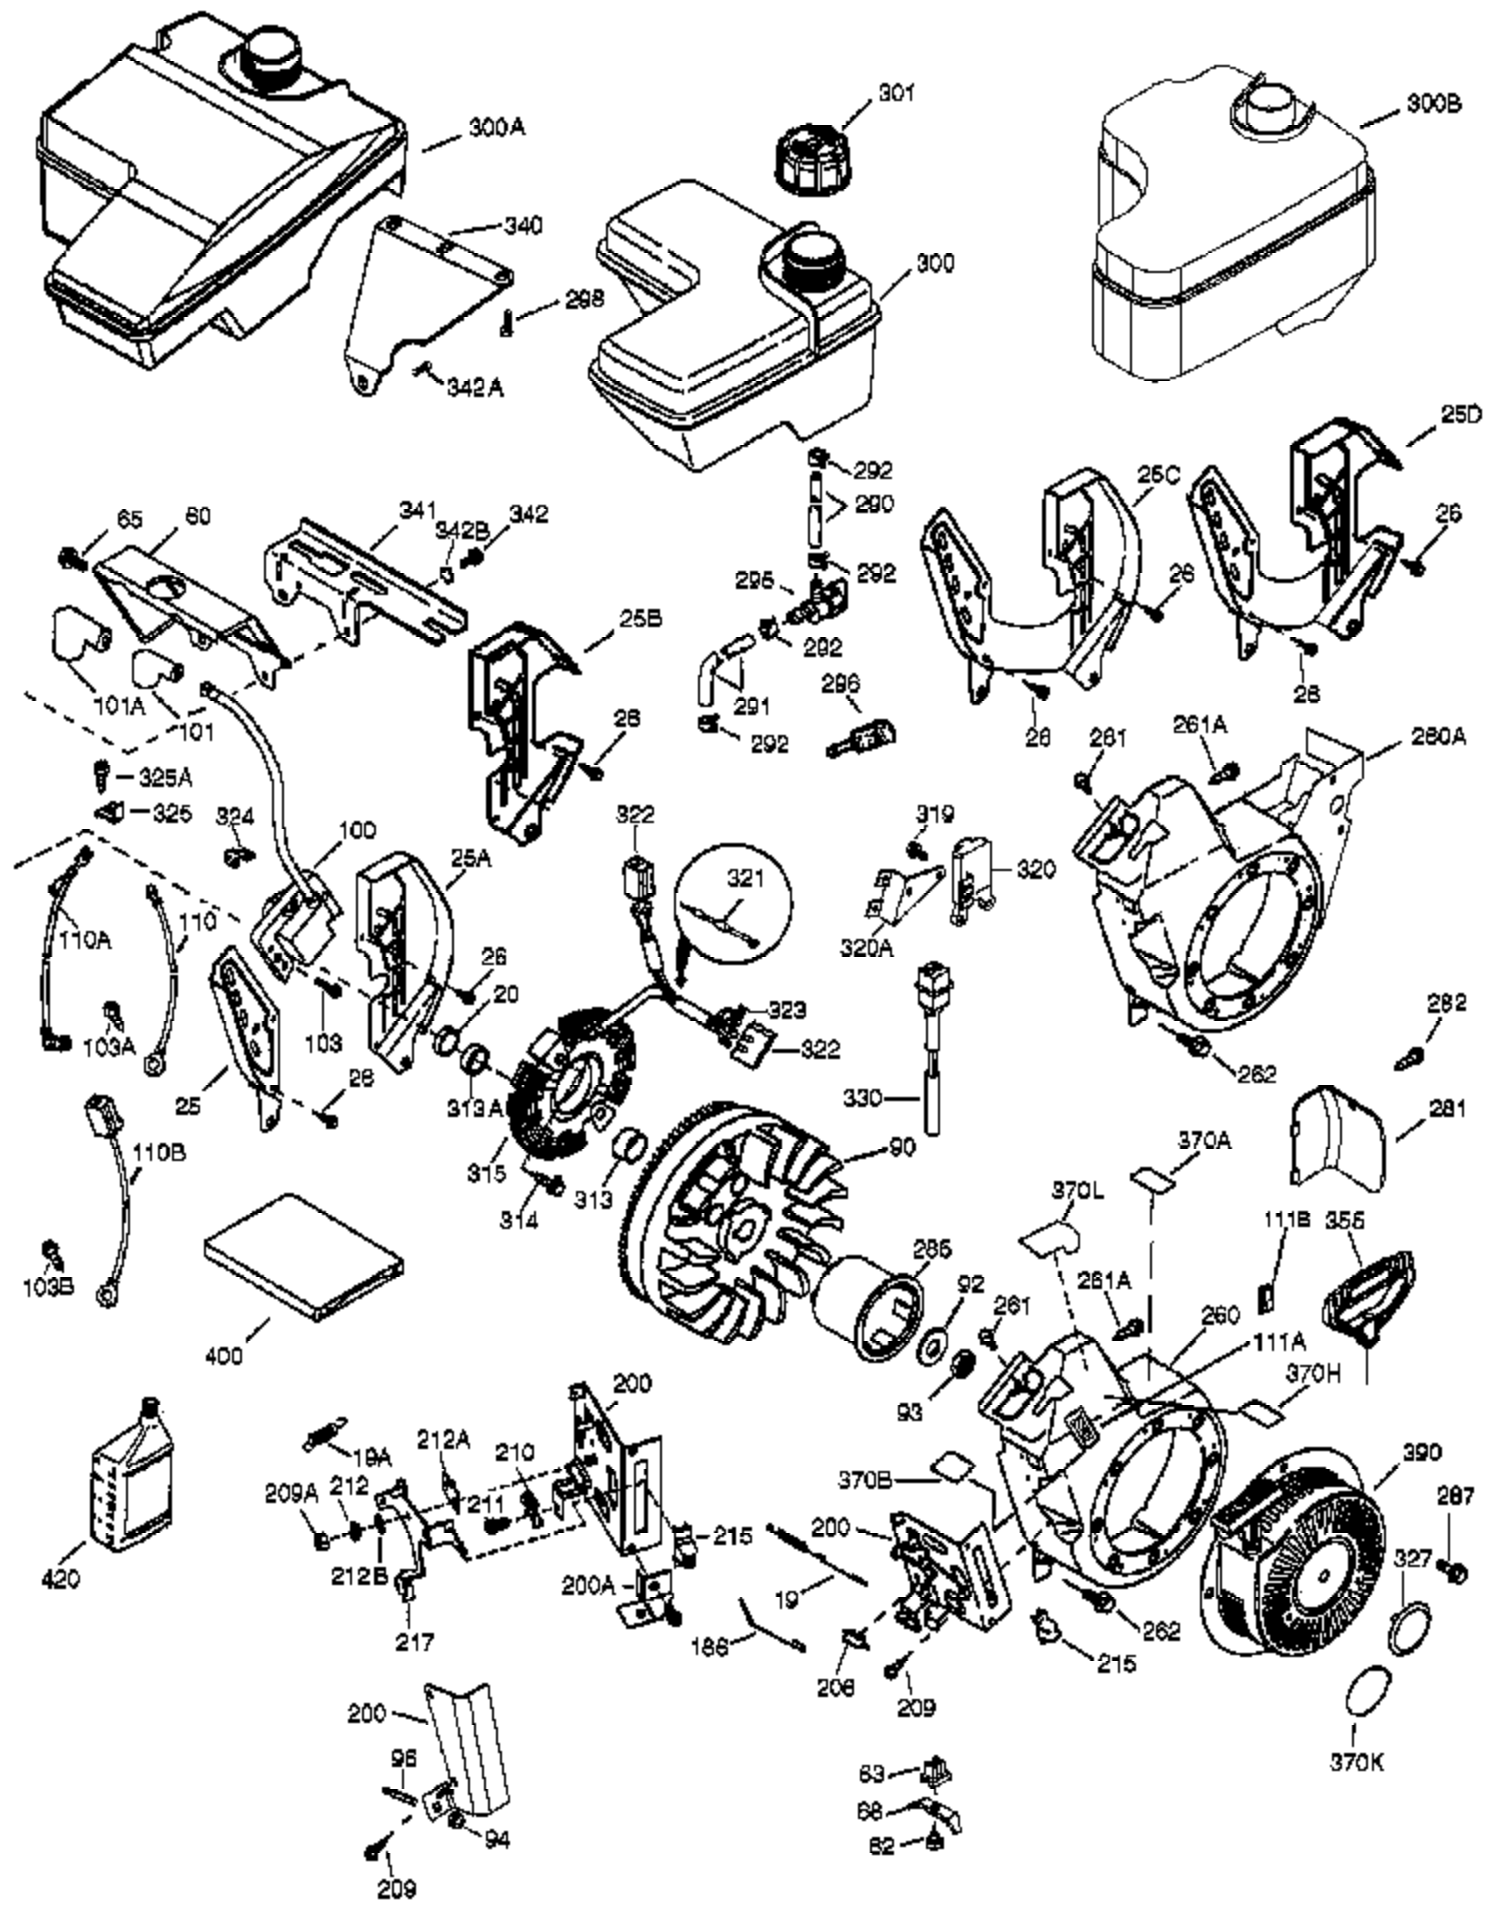

Ref #	Part Number	Qty	Description
223	650451	2	Screw, 1/4-20 x 1"
224	36581	1	* Intake Pipe Gasket
238	28820	2	Screw, 10-32 x 1/2"
239	27272A	1	* Air Cleaner Gasket
240	37353	1	Air Cleaner Body (Incl. 239)
245	36046	1	Air Cleaner Filter
245A	36634	1	Air Cleaner Pre-filter
250A	37074	1	Air Cleaner Baffle
250	37073	1	Air Cleaner Cover
251	650886	1	Wing Nut
252	650821	1	Screw, 10-32 x 1/2"
253	36701	1	Compression Release Weight
254	36702	1	Compression Release Spring
275	37595A	1	Muffler
277	650988	2	Screw, Muffler
278	36674	1	Spacer
280	36893	1	Heat Shield
305	36877	1	Oil Fill Tube
307	35499	1	O-ring
310	36878	1	Dipstick
361A	650990	2	Screw, Torx T-30, 1/4-20 x 15/32"
380	640346	1	Carburetor (Incl. 184)
395	33607A	1	Electric Starter Motor (12 Volt)
416	36085	1	Spark Arrestor Kit (Incl. 417) (Optional)
417	650821	1	Screw, 10-32 x 1/2" (Optional)
600	651013	1	Washer