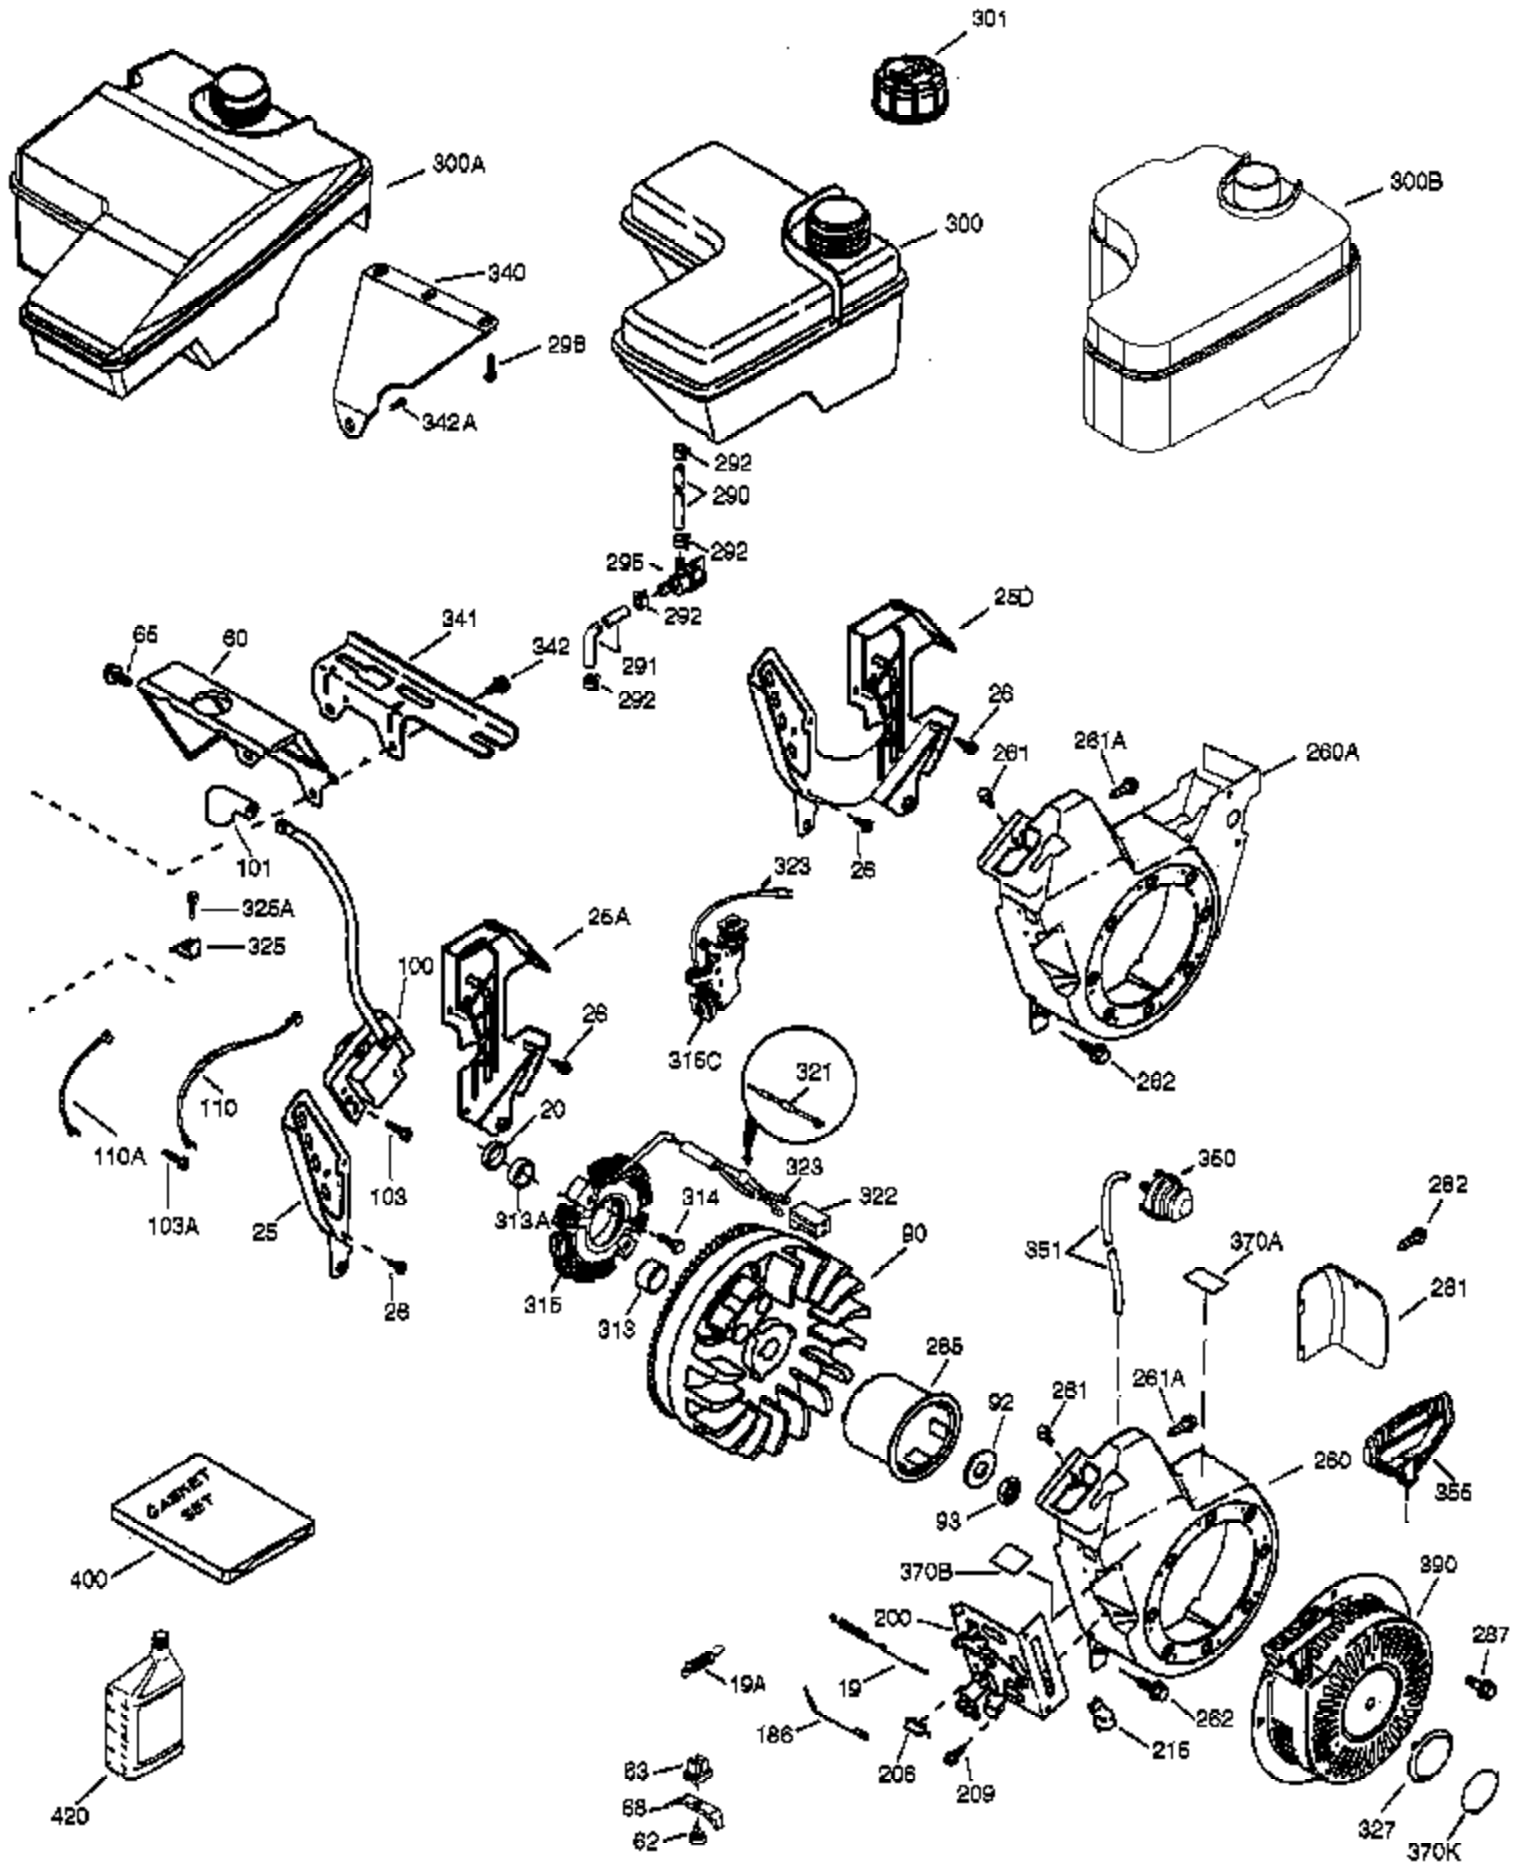

Ref #	Part Number	Qty	Description
19	37111	1	Throttle Spring
20	32600	1	Oil Seal
25	37710	1	Air Baffle (1 Piece)
26	30200	1	Screw, 10-24 x 9/16"
60	36623A	1	Blower Housing Extension
65	30200	1	Screw, 10-24 x 9/16"
90	611216	1	Flywheel
92	650815	1	Belleville Washer
93	650816	1	Flywheel Nut
100	34443C	1	Solid State Ignition
101	610118	1	Spark Plug Cover
103	651007	2	Screw, T-15, 10-24 x 15/16"
103A	651060	1	Screw, 10-32 x23/64"
110	36230	1	Ground Wire
186	36711	1	Governor Link
200	36824A	1	Control Bracket (Incl. 206)
206	610973	1	Terminal
209	650821	2	Screw, 10-32 x 1/2"
215	32410	1	Control Knob
260	36901	1	Blower Housing
261A	650821	1	Screw, 10-32 x 1/2"
261	651008	1	Screw, 1/4-20 x 31/64"
262	651008	2	Screw, 1/4-20 x 31/64"
281	36907	1	Starter Bubble Cover
282	651035	1	Screw, 6-32 x 25/64"
285	35985C	1	Starter Cup
287	651008	4	Screw, 1/4-20 x 31/64"
290	30705	1	Fuel Line
290	29774	1	Fuel Line
292	26460	4	Fuel Line Clamp
295	35857	1	Fuel Shut-Off Valve
300	37048	1	Fuel Tank (Incl. 292 & 301)
301	37845	1	Fuel Cap
313	34080	1	Spacer
341	36644A	1	Fuel Tank Bracket
342	651085	2	Screw, 1/4-20 x 19/32"
342B	651086	2	Rubber Washer
350	570682A	1	Primer Assembly
351	32180C	1	Primer Line
355	590574	1	Starter Handle (Mitten Grip)
370K	36695	1	Starter Decal
370A	36261	1	Identification Decal
370B	36899	1	Speed Control Decal
390	590749	1	Rewind Starter (NOTE: This engine could have been built with 590733 starter.)
400	36720	1	* Gasket Set (Incl. items marked PK in notes)
420	730226	1	SAE 5W30 4-Cycle Engine Oil (Quart)