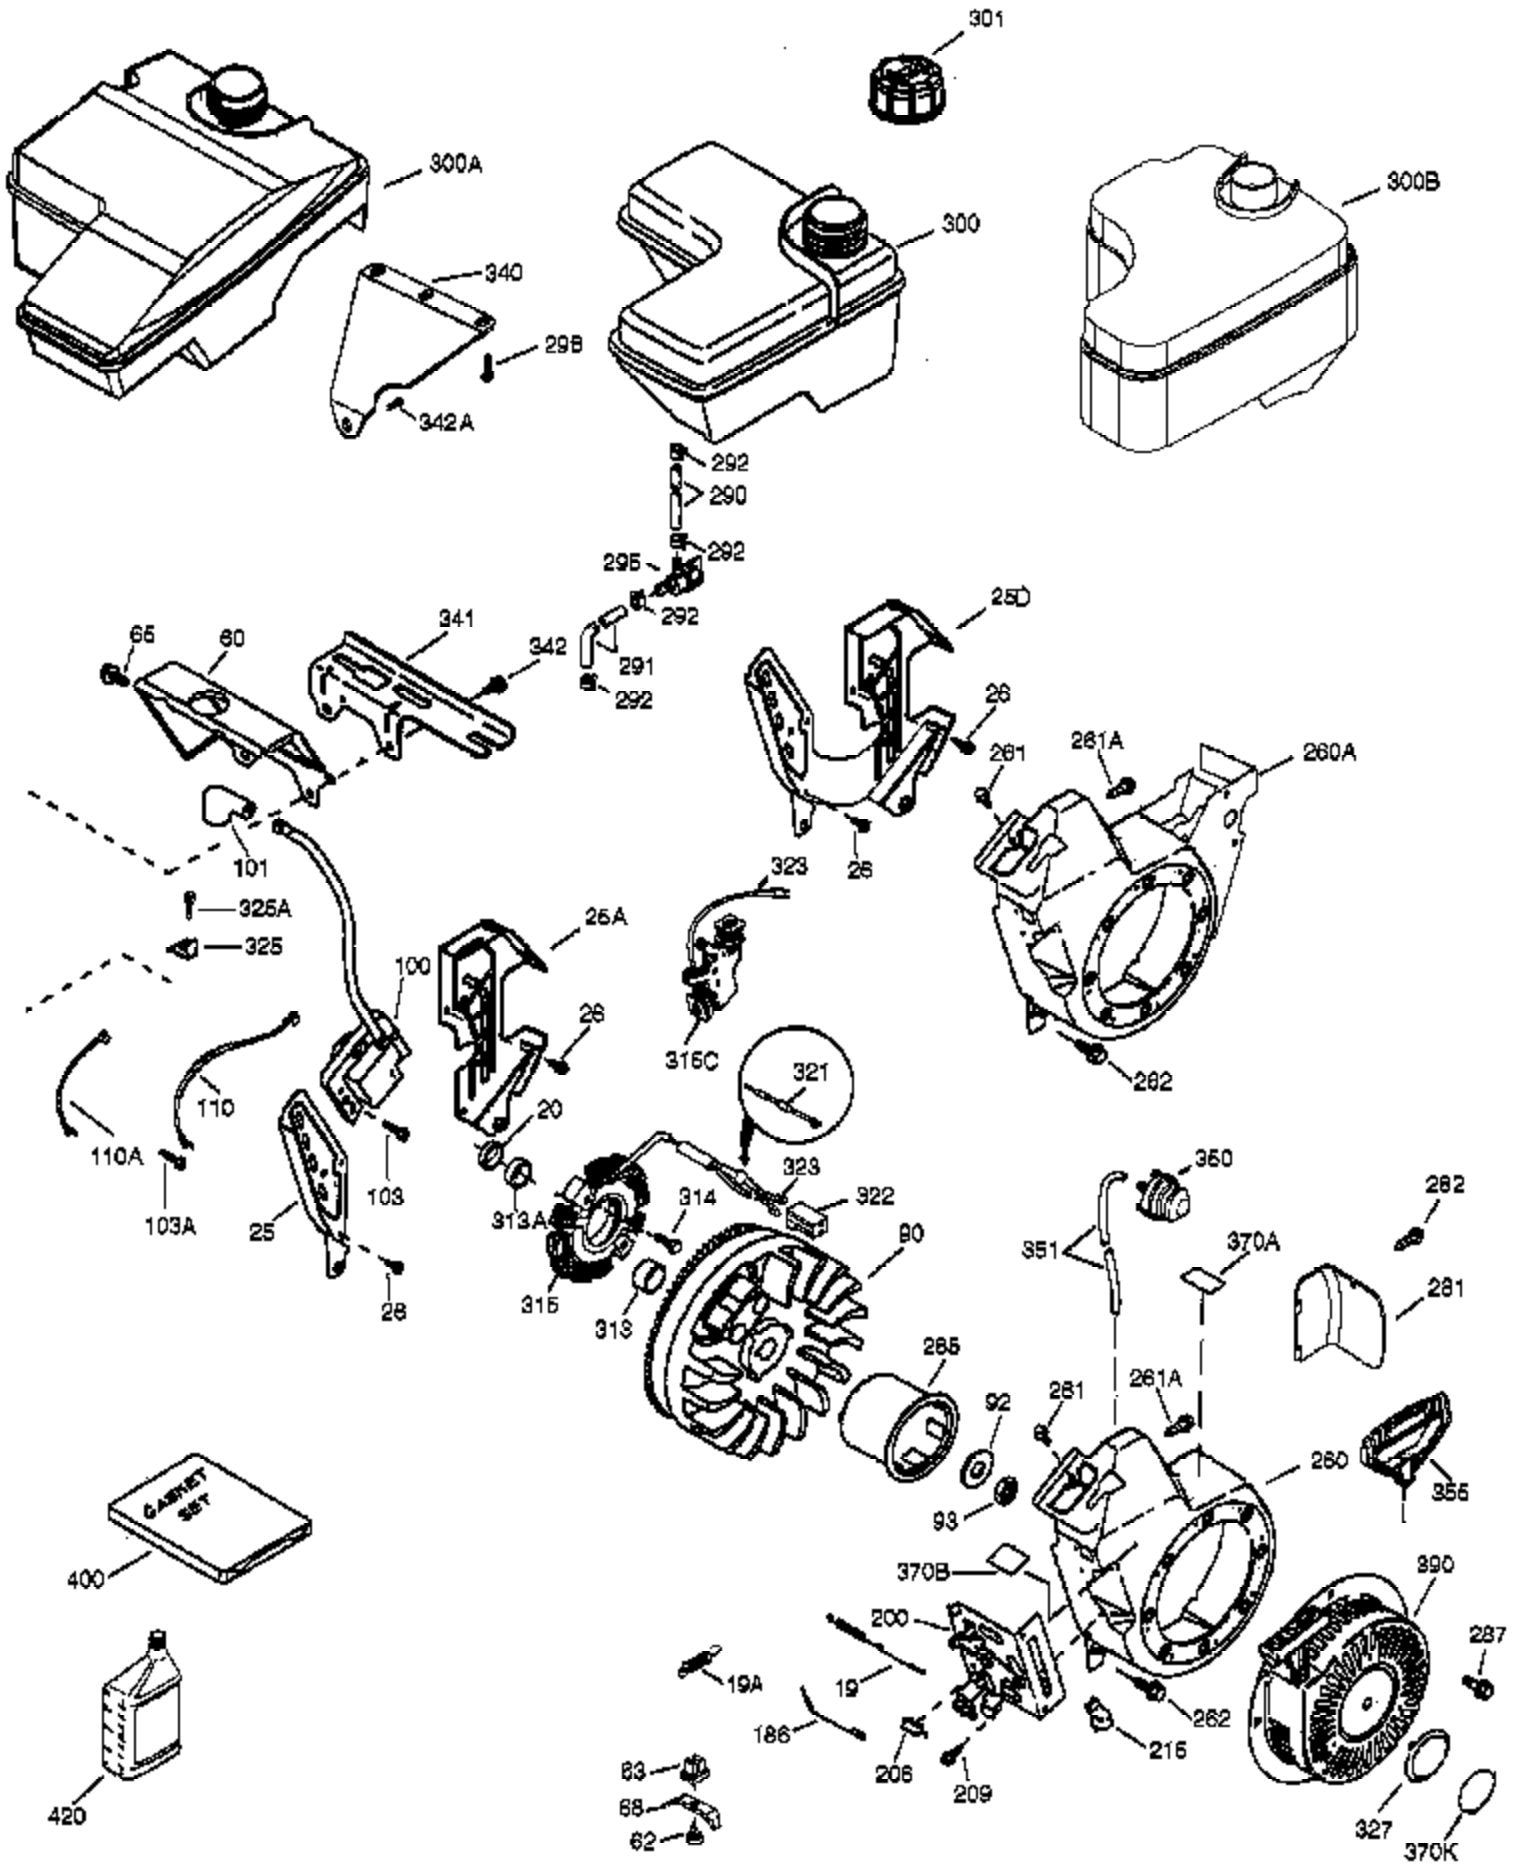

Ref #	Part Number	Qty	Description
19	37111	1	Extension Spring
20	32600	1	Oil Seal
25D	37710	1	Air Baffle (1 pc. electric start)
26	30200	2	Screw, 10-24 x 9/16"
60	36623A	1	Blower Housing Extension
65	30200	1	Screw, 10-24 x 9/16"
90	611216	1	Flywheel
92	650815	1	Belleville Washer
93	650816	1	Flywheel Nut
100	34443C	1	Solid State Ignition
101	610118	1	Spark Plug Cover
103	651007	2	Screw, T-15, 10-24 x 15/16"
110	36230	1	Ground Wire
186	36711	1	Governor Link
200	36824A	1	Control Bracket (Incl. 206)
206	610973	1	Terminal
209	650821	2	Screw, 10-32 x 1/2"
215	32410	1	Control Knob
260	36901	1	Blower Housing
261A	650821	1	Screw, 10-32 x 1/2"
261	651008	1	Screw, 1/4-20 x 31/64"
262	651008	2	Screw, 1/4-20 x 31/64"
285	35985C	1	Starter Cup
287	651008	4	Screw, 1/4-20 x 31/64"
290	30705	1	Fuel Line
291	29774	1	Fuel Line
292	26460	2	Fuel Line Clamp
295	35857	1	Fuel Shut-Off Valve (Incl. 292)
300B	37048	1	Fuel Tank (Incl. 292 & 301)
301	37844	1	Fuel Cap
313	34080	1	Spacer
341	36644A	1	Fuel Tank Bracket (Lower)
342	651085	2	Screw, 1/4-20 x 19/32"
342B	651086	2	Rubber Washer
350	570682A	1	Primer Assembly
351	32180C	1	Primer Line
355	590574	1	Starter Handle (Mitten Grip)
370K	36695	1	Starter Decal
370B	36899	1	Control Decal
370A	36261	1	Instruction Decal
371C	36501	1	Primer Decal
390	590749	1	Rewind Starter (NOTE: This engine could have been built with 590733 starter.)
400	36720	1	* Gasket Set (Incl. items marked PK in notes)
420	730226A		SAE 5W30 4-Cycle Engine Oil (Quart)