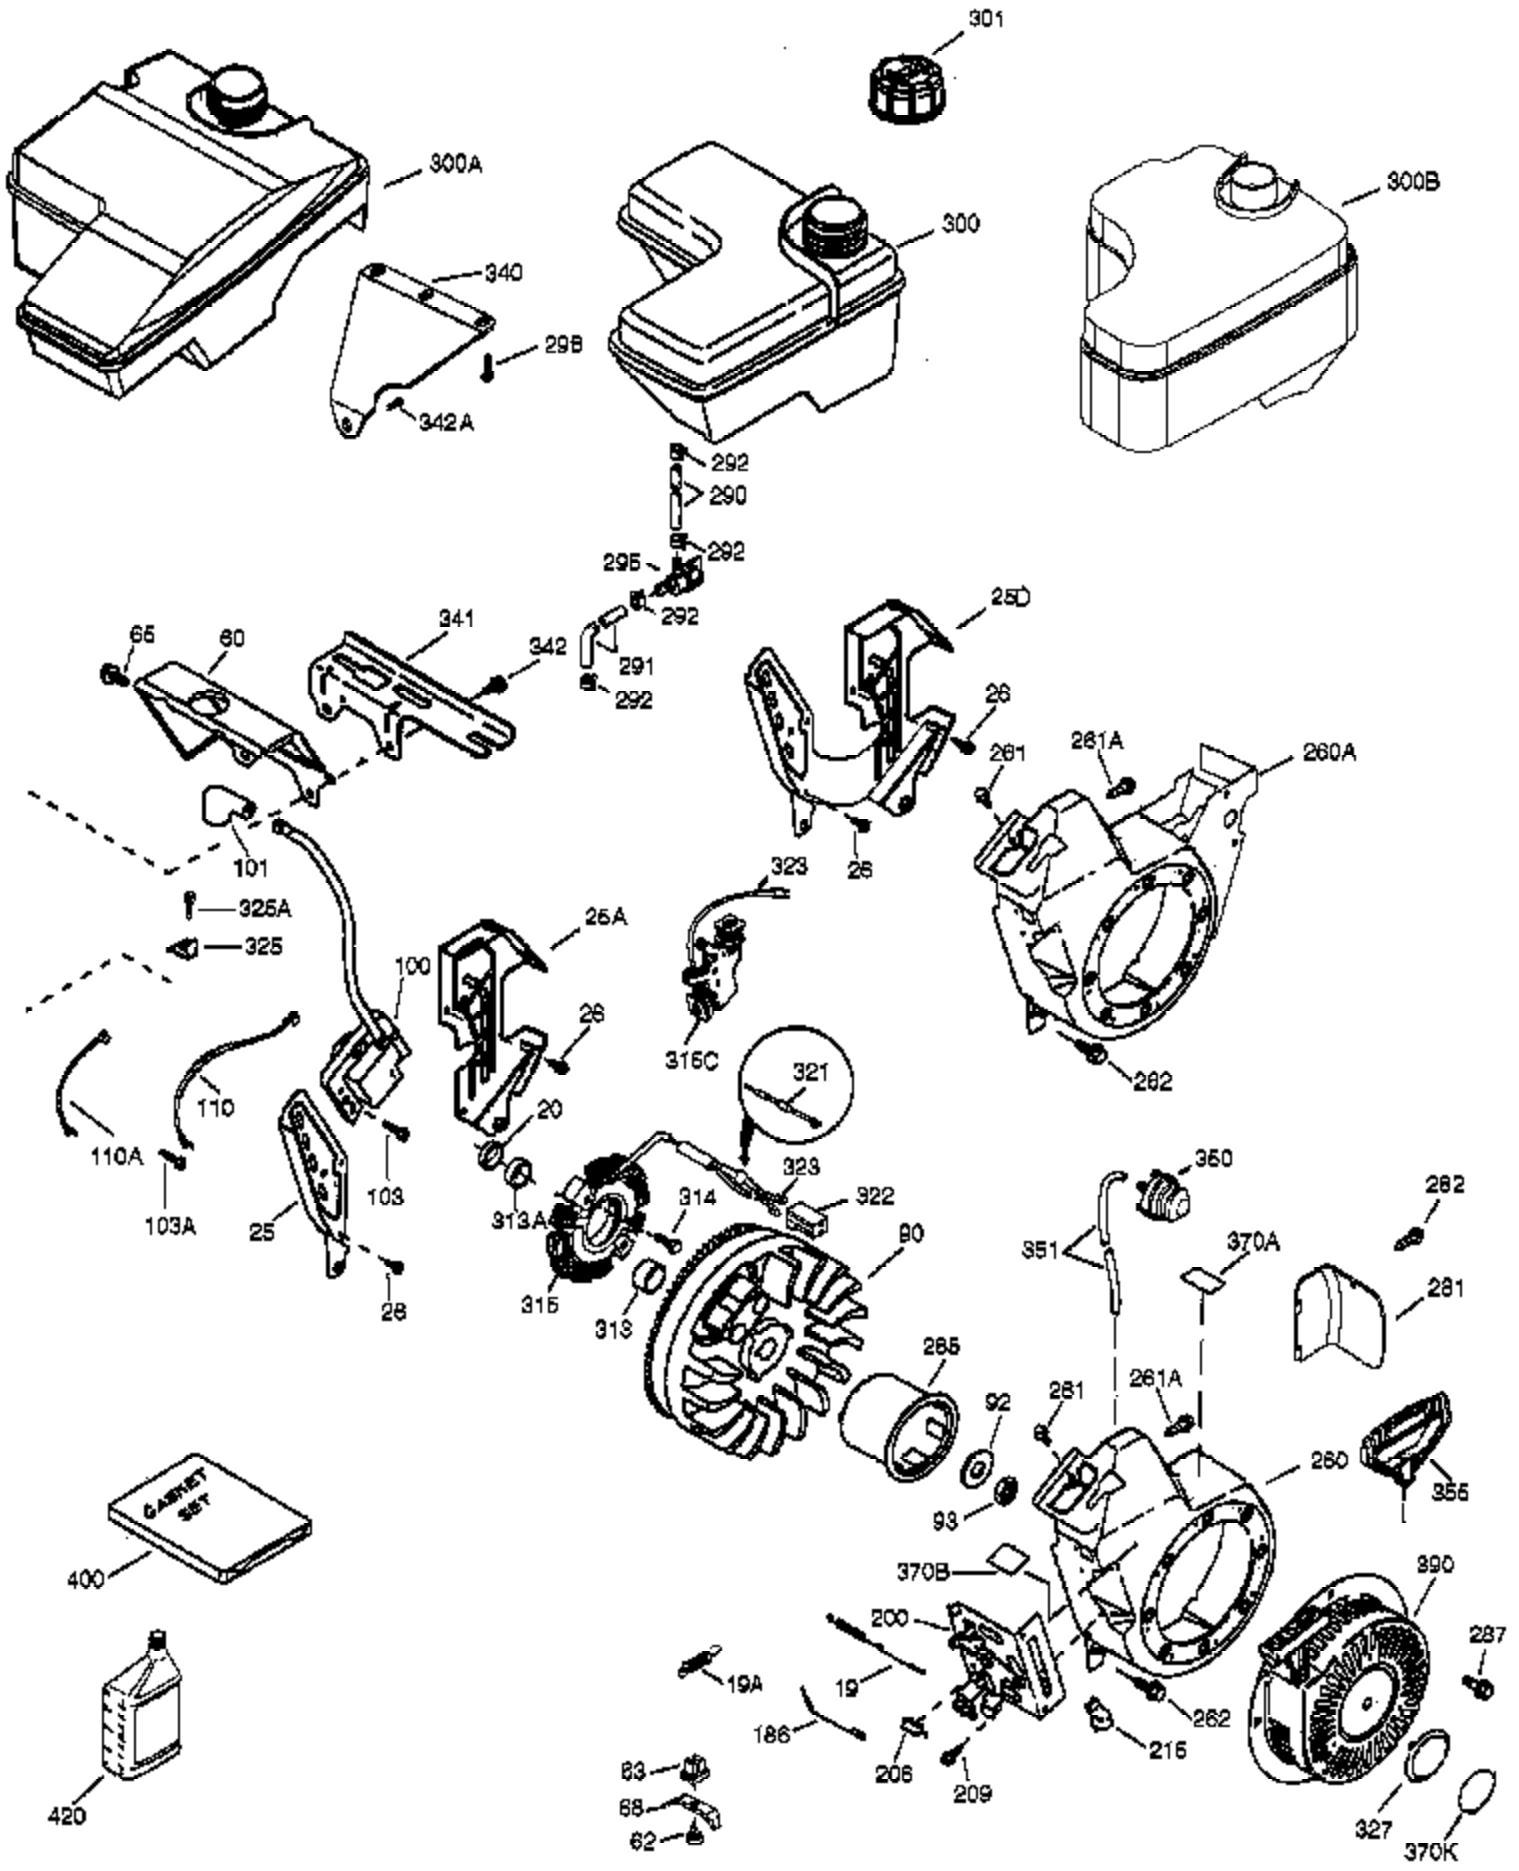

Ref #	Part Number	Qty	Description
19A	36750	1	Governor Spring
20	32600	1	Oil Seal
25D	37710	1	Air Baffle (1 pc. electric start)
26	30200	2	Screw, 10-24 x 9/16"
60	36623A	1	Blower Housing Extension
65	30200	1	Screw, 10-24 x 9/16"
90	611216	1	Flywheel
92	650815	1	Belleville Washer
93	650816	1	Flywheel Nut
100	34443C	1	Solid State Ignition
101	610118	1	Spark Plug Cover
103	651007	2	Screw, T-15, 10-24 x 15/16"
110	37682	1	Ground Wire
110A	37685	1	Ground Wire
186	36711	1	Governor Link
200	37123	1	Control Bracket (Incl. 206)
209	650821	2	Screw, 10-32 x 1/2"
260	37705A	1	Blower Housing
261A	650821	1	Screw, 10-32 x 1/2"
261	651008	1	Screw, 1/4-20 x 31/64"
262	651008	2	Screw, 1/4-20 x 31/64"
285	35985C	1	Starter Cup
287	651008	4	Screw, 1/4-20 x 31/64"
290	30705	1	Fuel Line
292	26460	1	Fuel Line Clamp
313	34080	1	Spacer
350	570682A	1	Primer Assembly
351	37683	1	Primer Line
355	590574	1	Starter Handle (Mitten Grip)
370K	36695	1	Starter Decal
370A	36261	1	Lubrication Decal
390	590765A	1	Rewind Starter
400	36720	1	* Gasket Set (Incl. items marked PK i n notes)
420	730226A		SAE 5W30 4-Cycle Engine Oil (Quart)