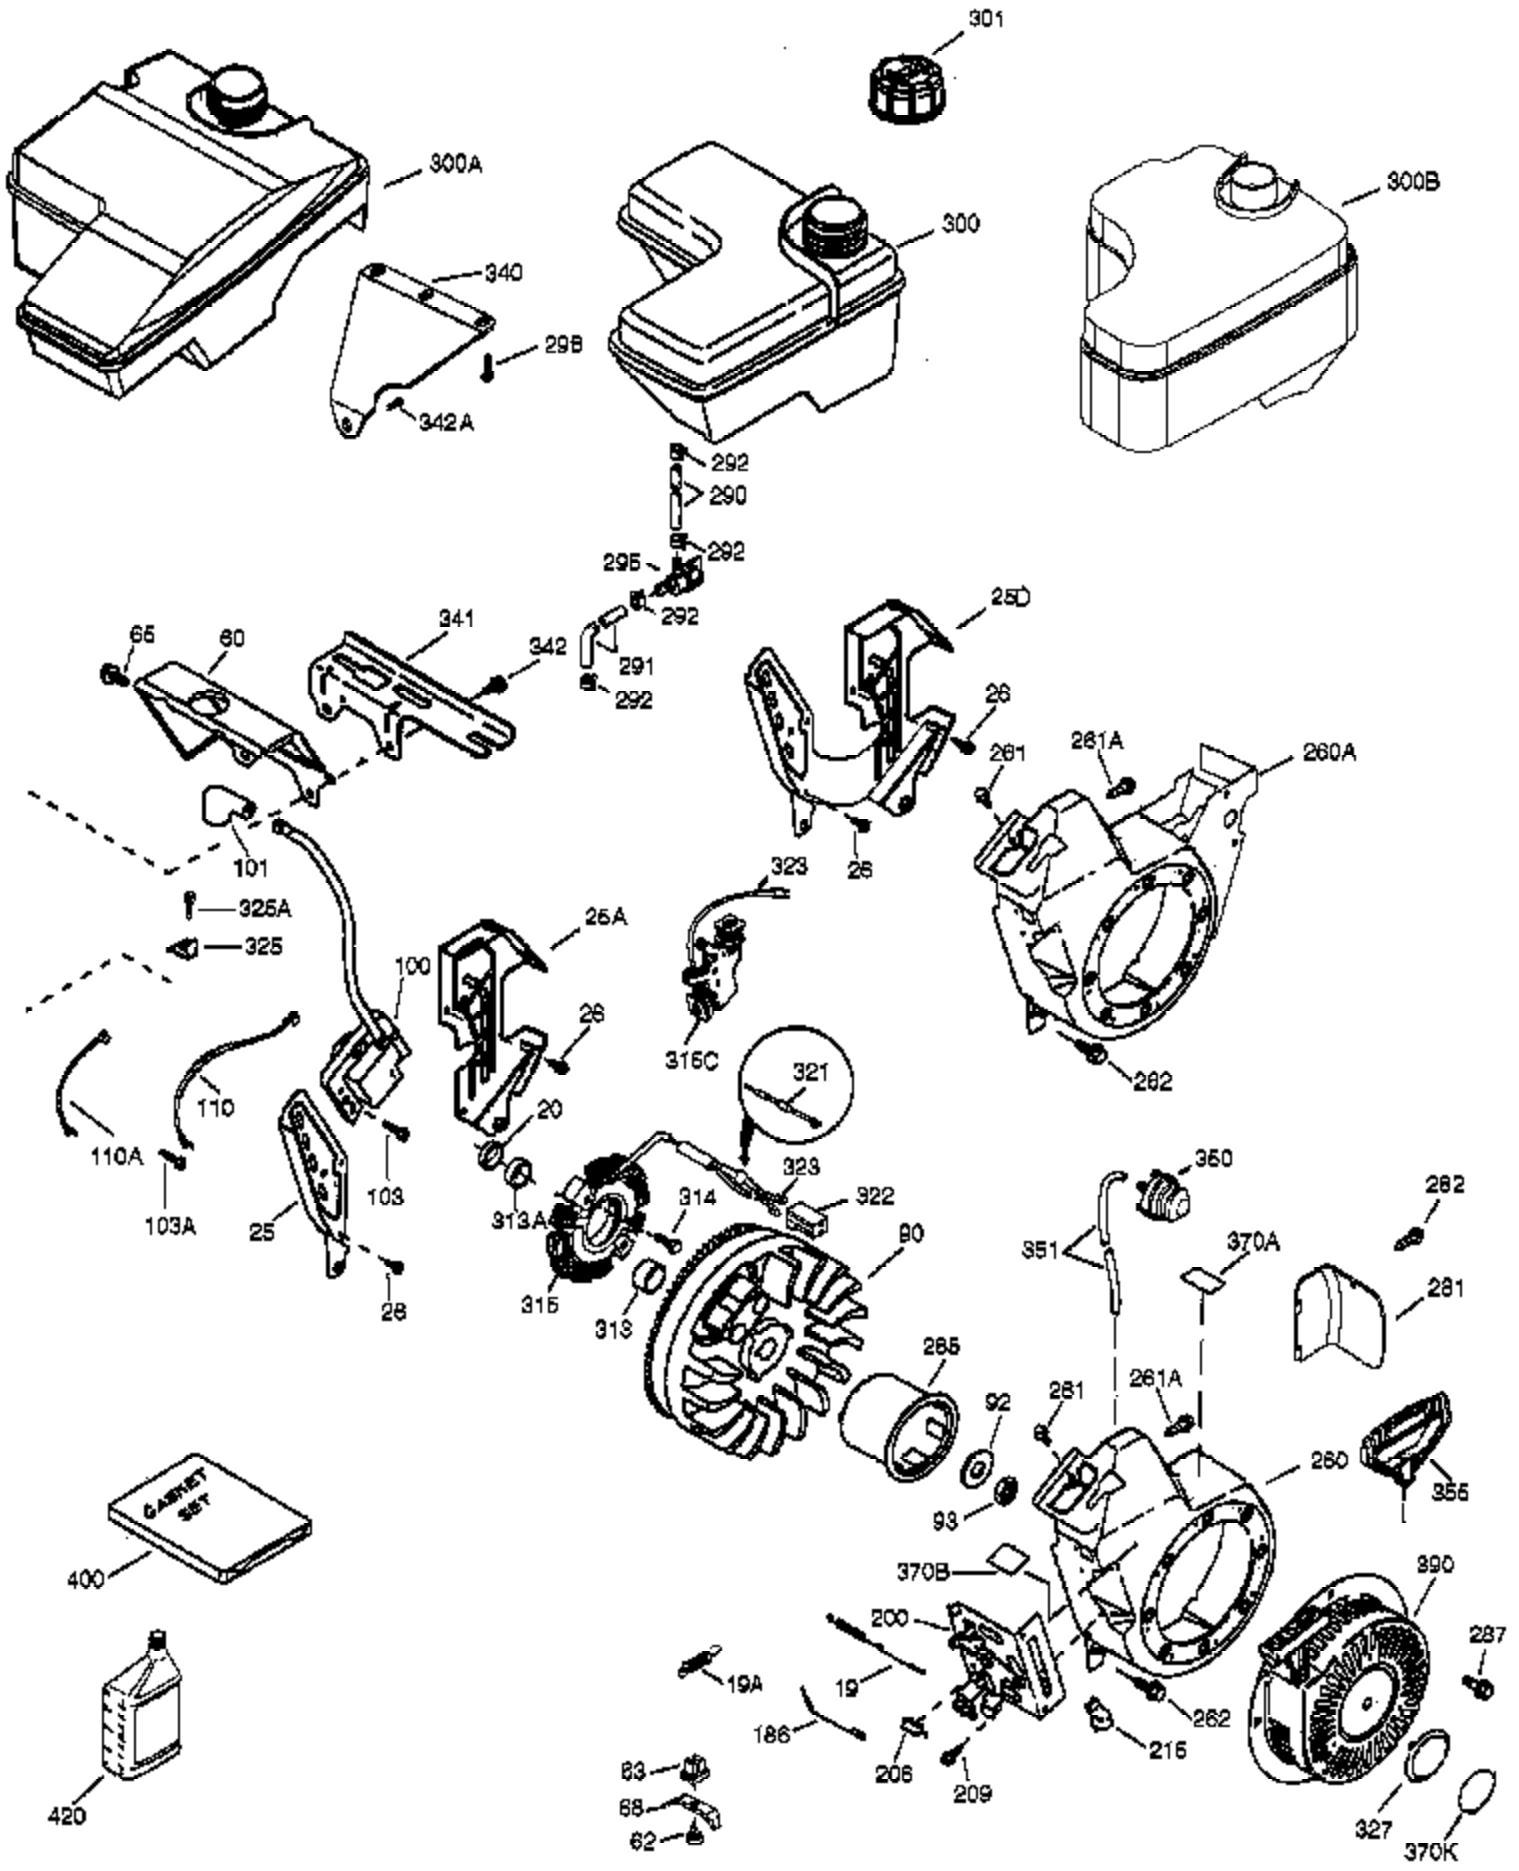

Ref #	Part Number	Qty	Description
19	37111	1	Extension Spring
20	32600	1	Oil Seal
25D	37710	1	Air Baffle (1 Piece Electric)
26	30200	1	Screw, 10-24 x 9/16"
60	36623A	1	Blower Housing Extension
65	30200	1	Screw, 10-24 x 9/16"
90	611234	1	Flywheel
92	650815	1	Belleville Washer
93	650816	1	Flywheel Nut
100	34443C	1	Solid State Ignition
101	610118	1	Spark Plug Cover
103	651007	2	Screw, T-15, 10-24 x 15/16"
110	36230	1	Ground Wire
186	36711	1	Governor Link
200	36824A	1	Control Bracket (Incl. 206)
206	610973	1	Terminal
209	650821	2	Screw, 10-32 x 1/2"
215	32410	1	Control Knob
260	36901	1	Blower Housing
261A	650821	1	Screw, 10-32 x 1/2"
261	651008	1	Screw, 1/4-20 x 31/64"
262	651008	2	Screw, 1/4-20 x 31/64"
285	35985C	1	Starter Cup
287	651008	4	Screw, 1/4-20 x 31/64"
290	30705	1	Fuel Line (11.00")
290	26460	1	Fuel Line Clamp
292	26460	4	Fuel Line Clamp
300	36863	1	Fuel Tank (Incl. 292 & 301)
301	37845	1	Fuel Cap
313	35189	1	Alternator Coil Spacer
313	34080	1	Spacer
314	650873	1	Screw, 1/4-20 x 3/4"
315	611104	1	Alternator Coil (3/5 split)
323	611118	1	Terminal
325A	30200	1	Screw, 10-24 x 9/16"
341	36644A	1	Fuel Tank Bracket (Lower)
342B	651086	2	Rubber Washer
342	651085	2	Screw, 1/4-20 x 19/32"
350	570682A	1	Primer Assembly
351	32180C	1	Primer Line
355	590574	1	Starter Handle (Mitten Grip)
370K	36695	1	Starter Decal
370B	36899	1	Control Decal
370A	36261	1	Identification Decal
390	590749	1	Rewind Starter (NOTE: This engine could have been built with 590733 starter.)
400	36720	1	* Gasket Set (Incl. items marked PK in notes)
420	730226A		SAE 5W30 4-Cycle Engine Oil (Quart)