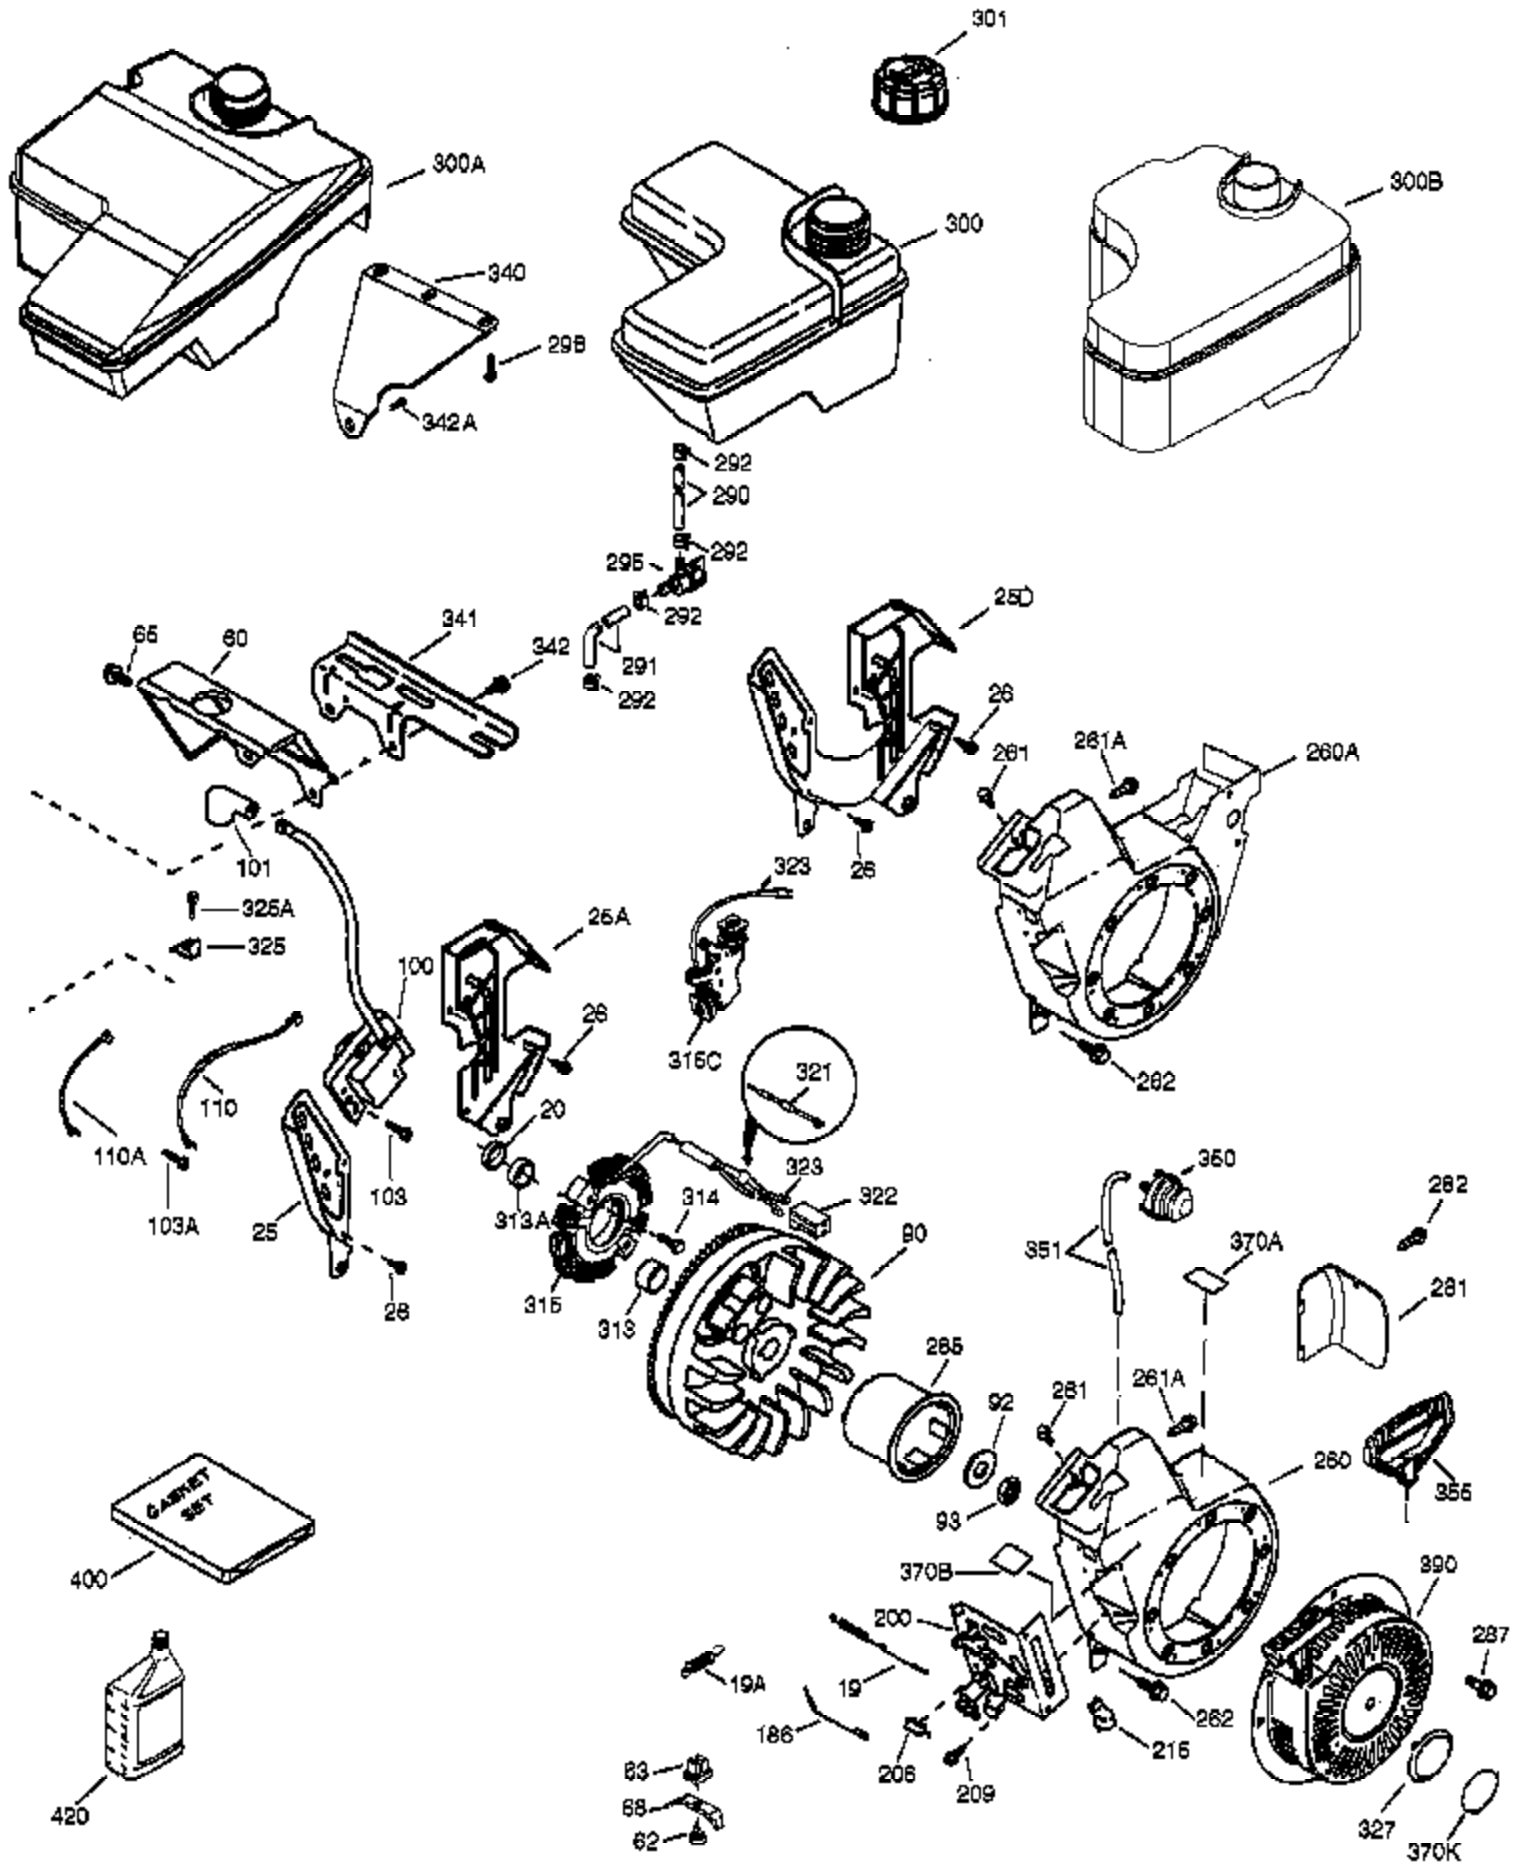

Ref #	Part Number	Qty	Description
19	37111	1	Extension Spring
20	32600	1	Oil Seal
25D	37710	1	Air Baffle (1 pc. electric start)
26	30200	2	Screw, 10-24 x 9/16"
60	36623A	1	Blower Housing Extension
65	30200	1	Screw, 10-24 x 9/16"
90	611216	1	Flywheel
92	650815	1	Belleville Washer
93	650816	1	Flywheel Nut
100	34443C	1	Solid State Ignition
101	610118	1	Spark Plug Cover
103	651007	2	Screw, T-15, 10-24 x 15/16"
110	36230	1	Ground Wire
186	36711	1	Governor Link
200	36824A	1	Control Bracket (Incl. 206)
206	610973	1	Terminal
209	650821	2	Screw, 10-32 x 1/2"
215	32410	1	Control Knob
260	36901	1	Blower Housing
261A	650821	1	Screw, 10-32 x 1/2"
261	651008	1	Screw, 1/4-20 x 31/64"
262	651008	2	Screw, 1/4-20 x 31/64"
285	35985B	1	Starter Cup
287	651008	4	Screw, 1/4-20 x 31/64"
290	30705	1	Fuel Line
291	29774	1	Fuel Line
292	26460	4	Fuel Line Clamp
295	35857	1	Fuel Shut-Off Valve
300	37048	1	Fuel Tank (Incl. 292 & 301)
301	36246	1	Fuel Cap
313	34080	1	Spacer
314	650873	1	Screw, 1/4-20 x 3/4"
315	611111	1	Alternator Coil (18 Watt)(Incl. 323)
323	611118	2	Terminal
341	36644	1	Fuel Tank Bracket (Lower)
342	651010	2	Screw, 1/4-20 x 7/8"
350	570682A	1	Primer Assembly
351	32180C	1	Primer Line
355	590574	1	Starter Handle (Mitten Grip)
370B	36899	1	Control Decal
370A	36261	1	Instruction Decal
370K	36695	1	Starter Decal
390	590749	1	Rewind Starter (Note: This engine could have been built with the 590733 starter)
400	36720	1	* Gasket Set (Incl. items marked PK i n notes)
420	730226A		SAE 5W/30 4-Cycle Engine Oil (Quart)