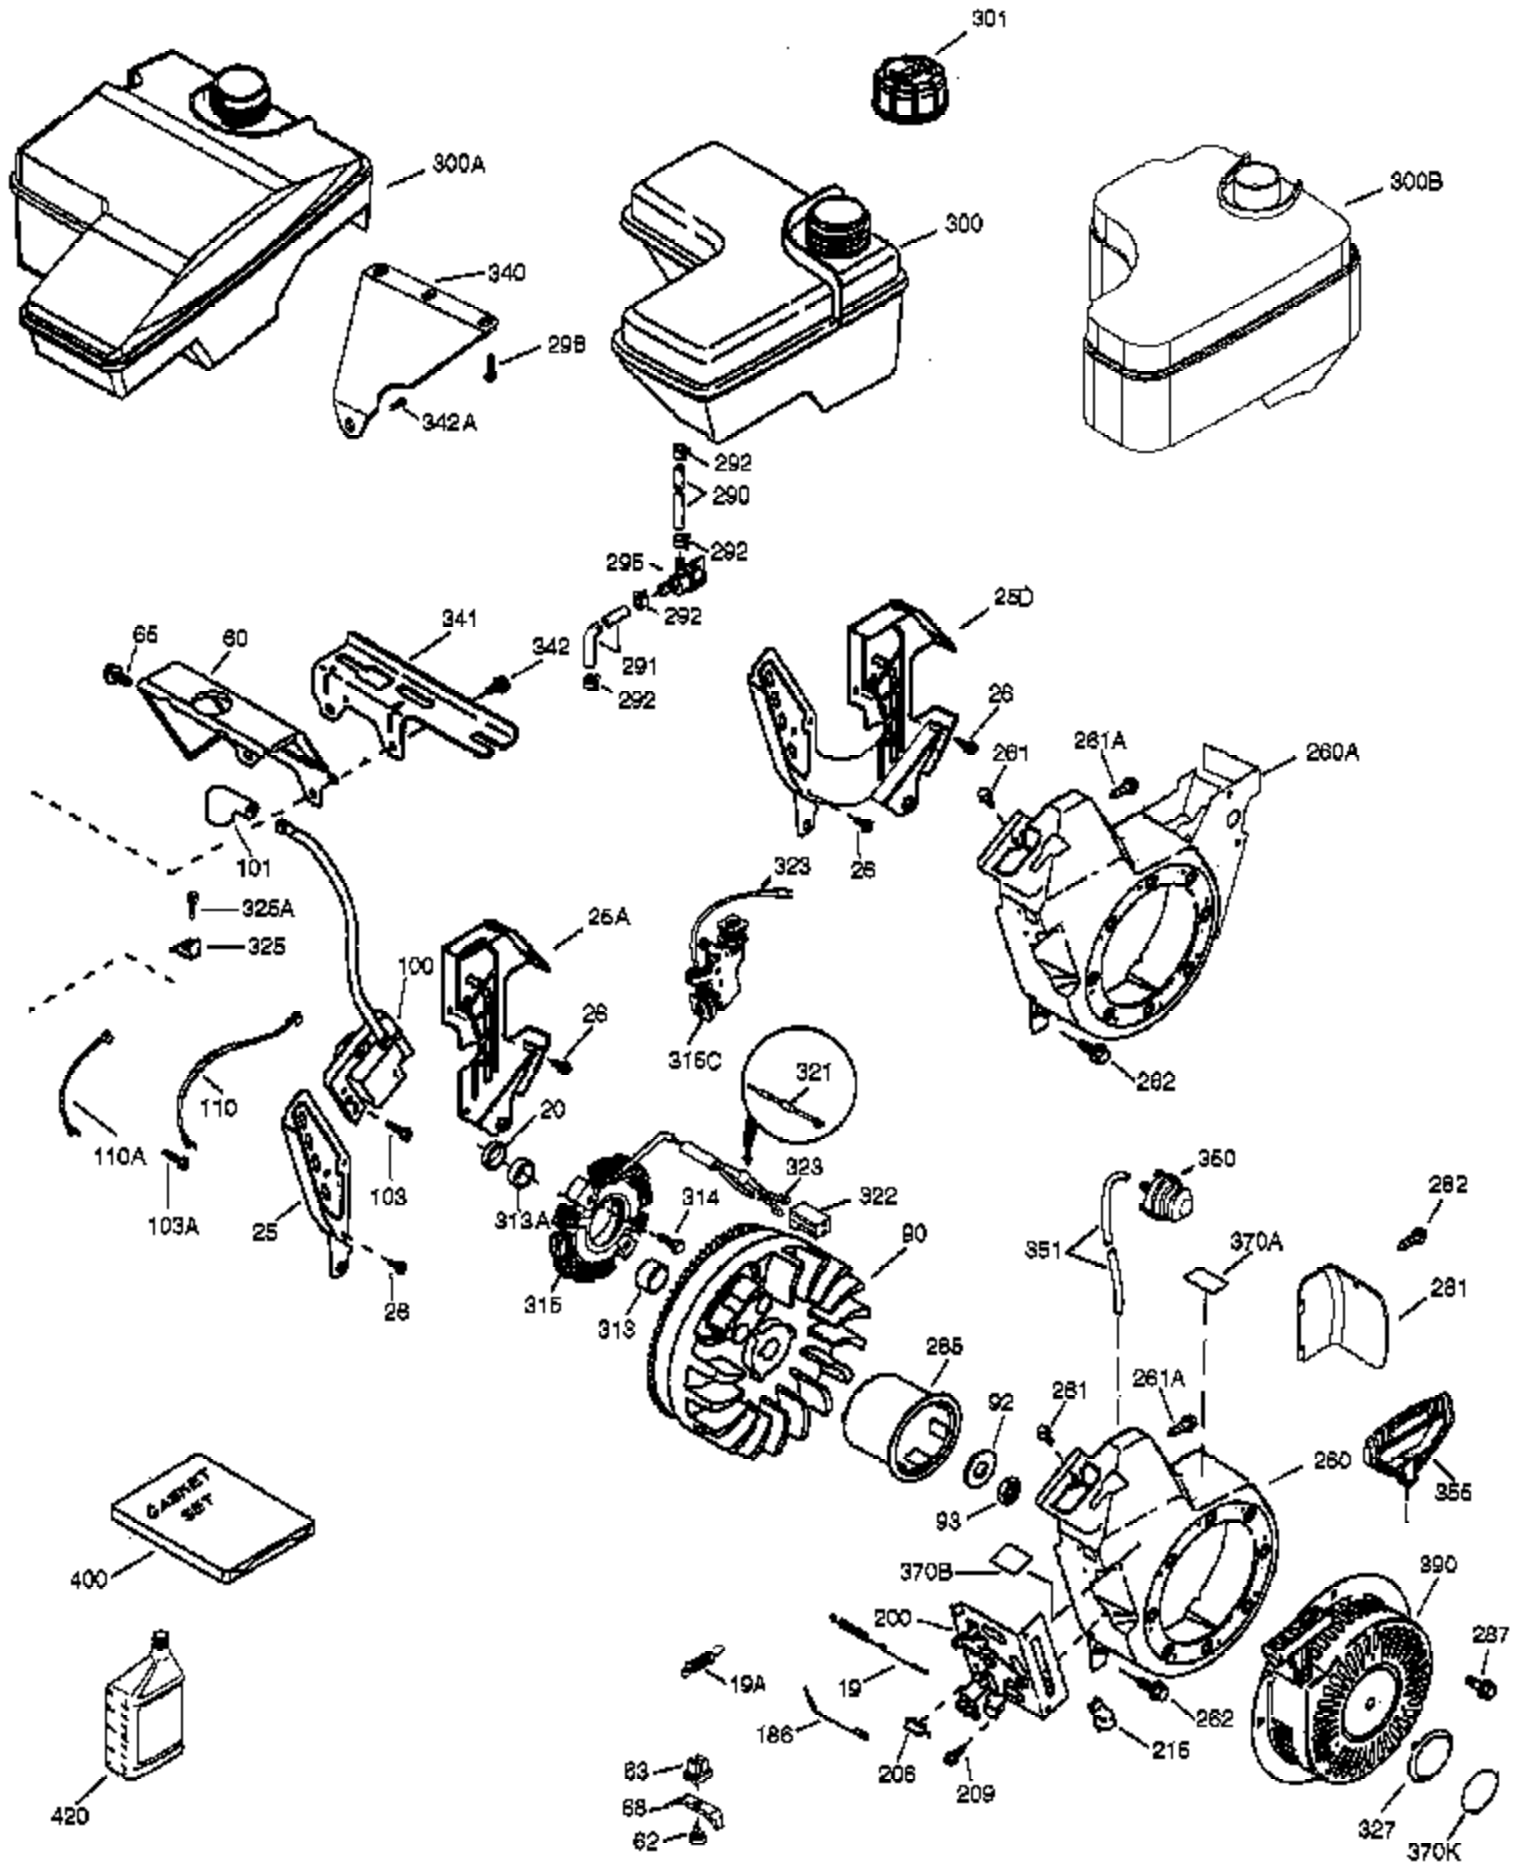

Ref #	Part Number	Qty	Description
19	37111	1	Extension Spring
20	32600	1	Oil Seal
25D	37710	1	Air Baffle (1 pc. electric start)
26	30200	2	Screw, 10-24 x 9/16"
60	36623A	1	Blower Housing Extension
65	30200	1	Screw, 10-24 x 9/16"
90	611216	1	Flywheel
92	650815	1	Belleville Washer
93	650816	1	Flywheel Nut
100	34443C	1	Solid State Ignition
101	610118	1	Spark Plug Cover
103	651007	2	Screw, T-15, 10-24 x 15/16"
110	36230	1	Ground Wire
186	36711	1	Governor Link
200	36824A	1	Control Bracket (Incl. 206)
206	610973	1	Terminal
209	650821	2	Screw, 10-32 x 1/2"
215	32410	1	Control Knob
260	36901	1	Blower Housing
261A	650821	1	Screw, 10-32 x 1/2"
261	651008	1	Screw, 1/4-20 x 31/64"
262	651008	2	Screw, 1/4-20 x 31/64"
281	36907	1	Starter Bubble Cover
282	651035	1	Screw, 6-32 x 25/64"
285	35985B	1	Starter Cup
287	651008	4	Screw, 1/4-20 x 31/64"
290	30705	1	Fuel Line
290	29774	1	Fuel Line
292	26460	4	Fuel Line Clamp
295	35857	1	Fuel Shut-Off Valve (Incl. 292)
300	37048	1	Fuel Tank (Incl. 292 & 301)
301	36246	1	Fuel Cap
313	34080	1	Spacer
341	36644	1	Fuel Tank Bracket (Lower)
342	651010	2	Screw, 1/4-20 x 7/8"
350	570682A	1	Primer Assembly
351	32180C	1	Primer Line
355	590574	1	Starter Handle (Mitten Grip)
370K	36695	1	Starter Decal
370B	36899	1	Control Decal
370A	36261	1	Instruction Decal
390	590749	1	Rewind Starter (Note: This engine could have been built with the 590733 starter)
400	36720	1	* Gasket Set (Incl. items marked PK i n notes)
420	730226A		SAE 5W30 4-Cycle Engine Oil (Quart)