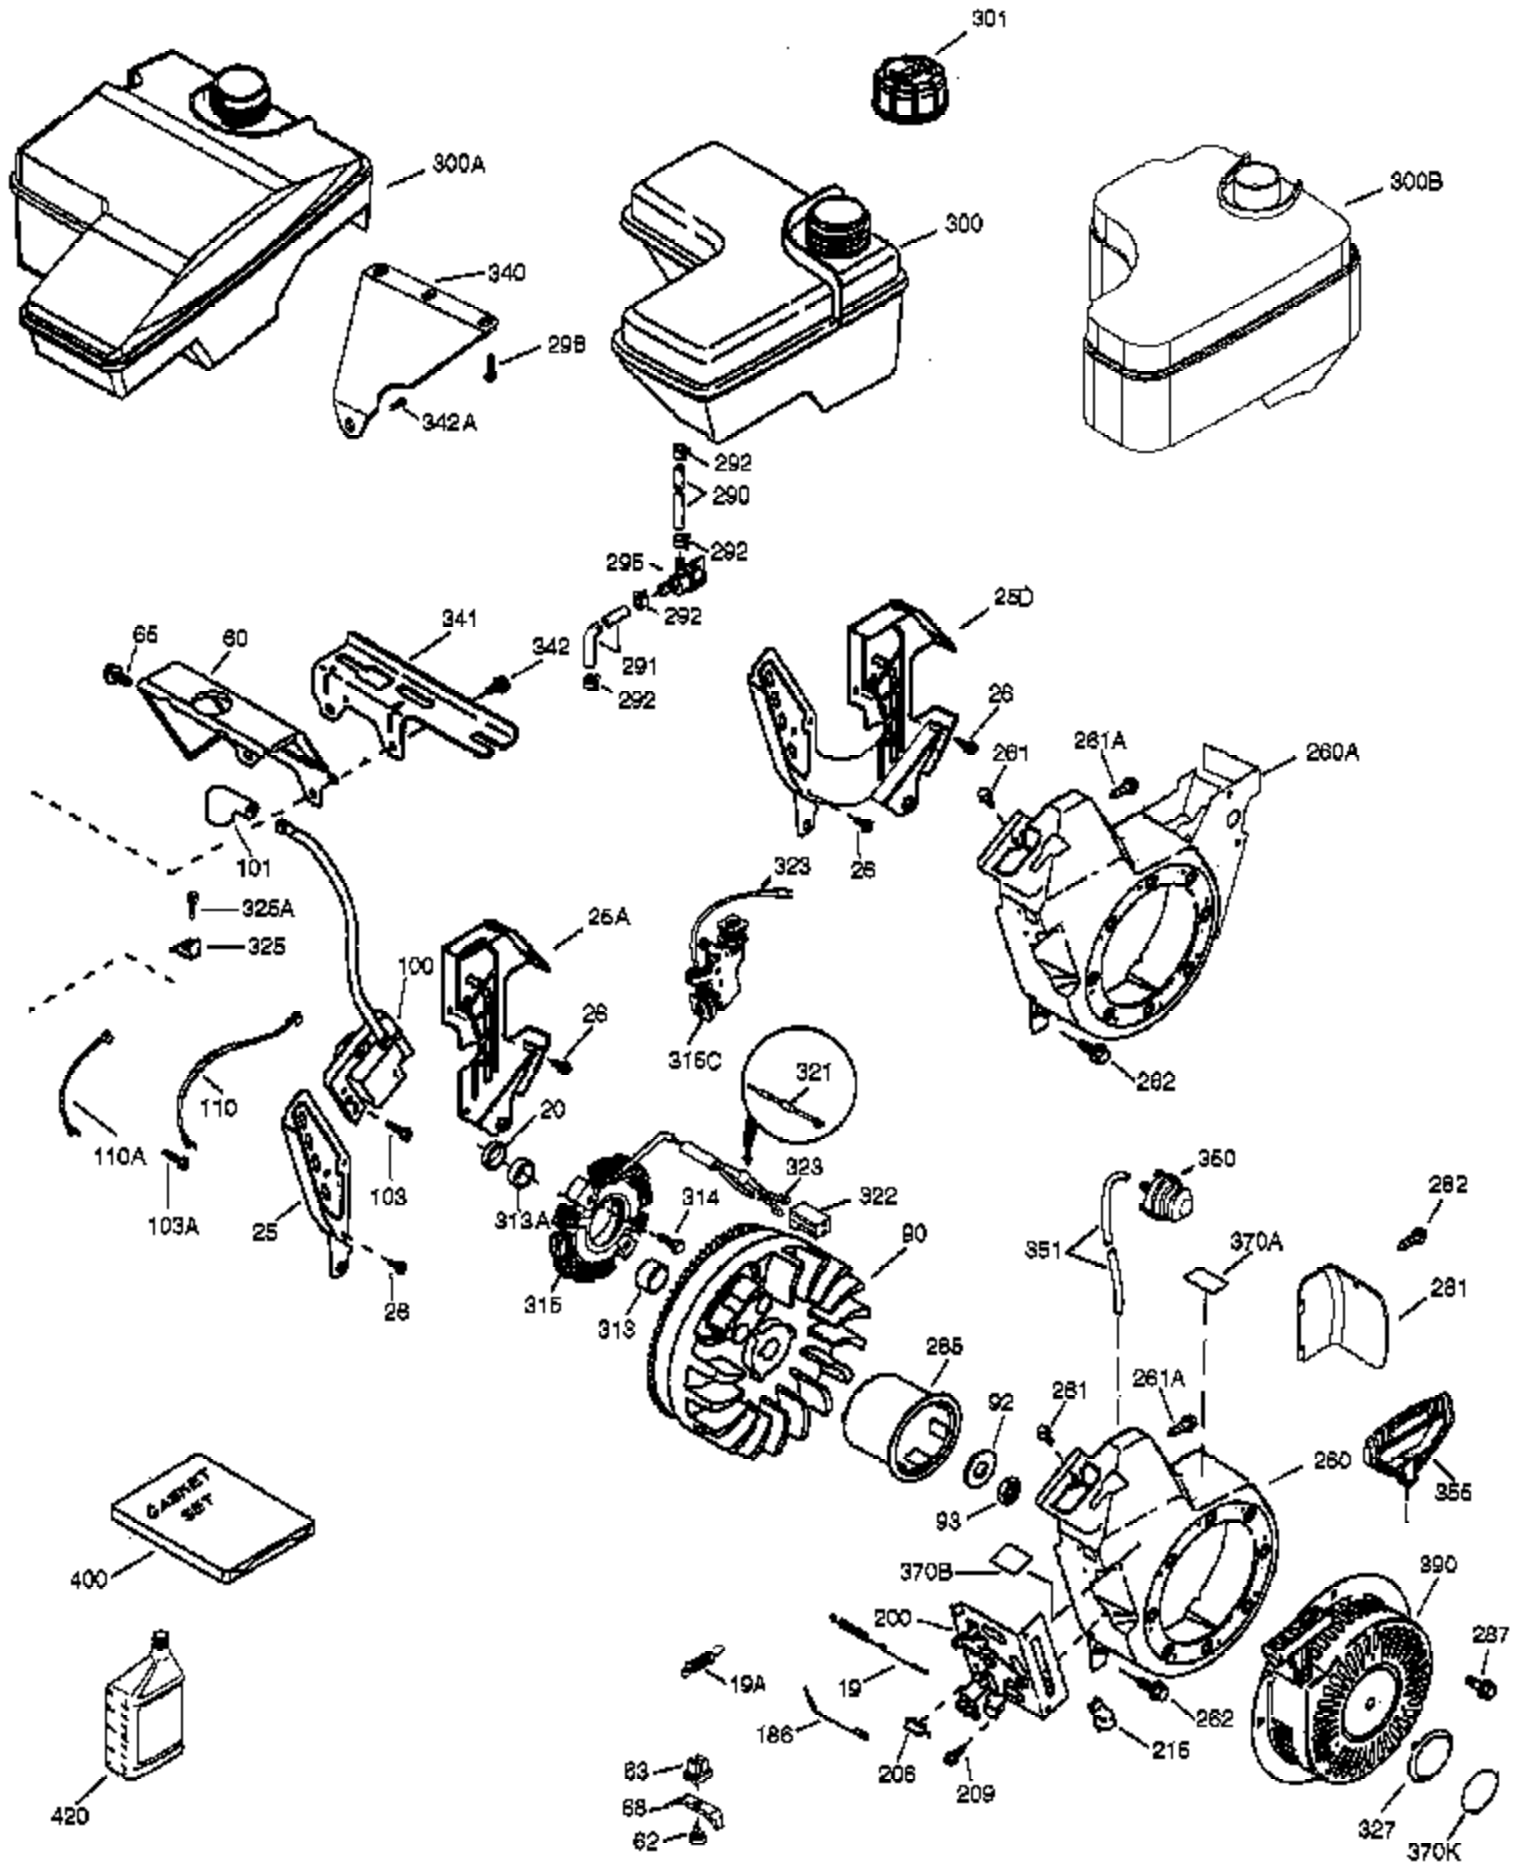

Ref #	Part Number	Qty	Description
19	37111	1	Extension Spring
20	32600	1	Oil Seal
25D	37710	1	Air Baffle (1 pc. electric start)
26	30200	2	Screw, 10-24 x 9/16"
60	36623A	1	Blower Housing Extension
65	30200	1	Screw, 10-24 x 9/16"
90	611216	1	Flywheel
92	650815	1	Belleville Washer
93	650816	1	Flywheel Nut
100	34443C	1	Solid State Ignition
101	610118	1	Spark Plug Cover
103	651007	2	Screw, T-15, 10-24 x 15/16"
110	36230	1	Ground Wire
186	36711	1	Governor Link
200	36824A	1	Control Bracket (Incl. 206)
206	610973	1	Terminal
209	650821	2	Screw, 10-32 x 1/2"
215	32410	1	Control Knob
260	36901	1	Blower Housing
261A	650821	1	Screw, 10-32 x 1/2"
261	651008	1	Screw, 1/4-20 x 31/64"
262	651008	2	Screw, 1/4-20 x 31/64"
285	35985C	1	Starter Cup
287	651008	4	Screw, 1/4-20 x 31/64"
290	30705	1	Fuel Line
291	29774	1	Fuel Line
292	26460	4	Fuel Line Clamp
295	35857	1	Fuel Shut-Off Valve
300	37048	1	Fuel Tank (Incl. 292 & 301)
301	37844	1	Fuel Cap
313	34080	1	Spacer
341	36644A	1	Fuel Tank Bracket (Lower)
342B	651086	2	Rubber Washer
342	651085	2	Screw, 1/4-20 x 19/32"
350	570682A	1	Primer Assembly
351	32180C	1	Primer Line
355	590574	1	Starter Handle (Mitten Grip)
370A	36261	1	Instruction Decal
370K	36695	1	Starter Decal
370B	36899	1	Control Decal
390	590749	1	Rewind Starter (Note: This engine could have been built with the 590733 starter)
395	37217	1	Electric Starter Motor (12 Volt)
400	36720	1	* Gasket Set (Incl. items marked PK i n notes)
420	730226A		SAE 5W30 4-Cycle Engine Oil (Quart)