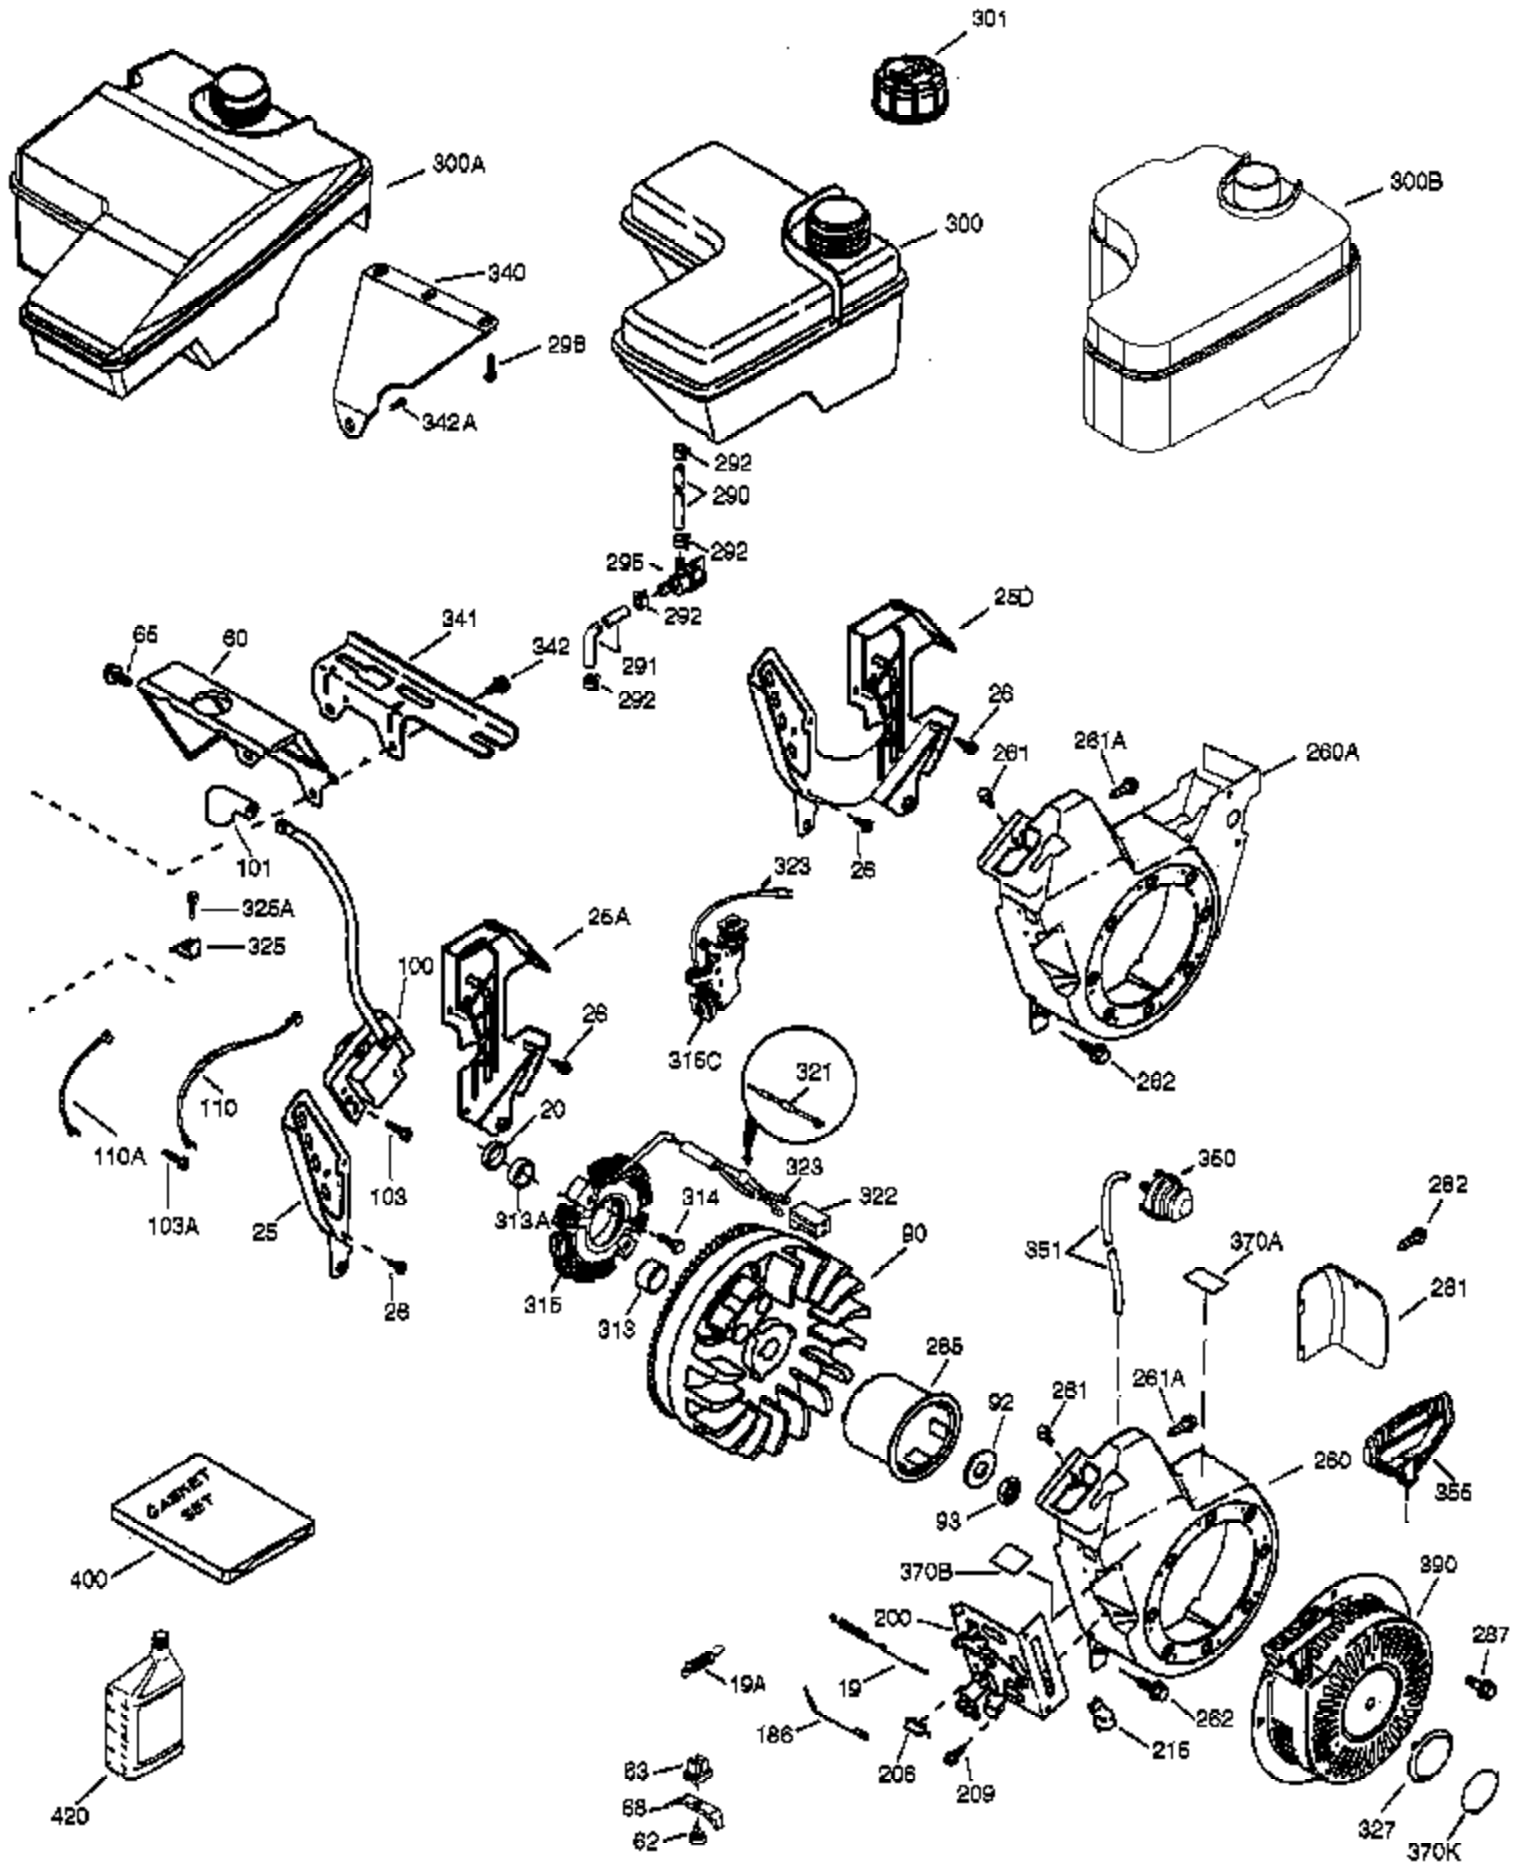

Ref #	Part Number	Qty	Description
	Y		RPM High 3450 to 3750 RPM Low 1850 to 2150
19	37111	1	Extension Spring
20	32600	1	Oil Seal
25D	37710	1	Air Baffle (1 Piece)
26	30200	1	Screw, 10-24 x 9/16"
60	36623A	1	Blower Housing Extension
65	30200	1	Screw, 10-24 x 9/16"
90	611216	1	Flywheel
92	650815	1	Belleville Washer
93	650816	1	Flywheel Nut
100	34443C	1	Solid State Ignition
101	610118	1	Spark Plug Cover
103	651007	2	Screw, T-15, 10-24 x 15/16"
110	36230	1	Ground Wire
186	36711	1	Governor Link
200	36824A	1	Control Bracket (Incl. 206)
206	610973	1	Terminal
209	650821	2	Screw, 10-32 x 1/2"
215	32410	1	Control Knob
260	36901	1	Blower Housing
261A	650821	1	Screw, 10-32 x 1/2"
261	651008	1	Screw, 1/4-20 x 31/64"
262	651008	2	Screw, 1/4-20 x 31/64"
285	35985C	1	Starter Cup
287	651008	4	Screw, 1/4-20 x 31/64"
290	30705	1	Fuel Line (12.62")
291	29774	1	Fuel Line
292	26460	6	Fuel Line Clamp
295	35857	1	Fuel Shut-Off Valve (Incl. 292)
300	37048	1	Fuel Tank (Incl. 292 & 301)
301	37844	1	Fuel Cap
313	34080	1	Spacer
325A	30200	1	Screw, 10-24 x 9/16"
325	37471	1	Fuel Line Bracket
341	36644A	1	Fuel Tank Bracket (Lower)
342	651085	2	Screw, 1/4-20 x 19/32"
342B	651086	2	Rubber Washer
350	570682A	1	Primer Assembly
351	32180C	1	Primer Line
355	590574	1	Starter Handle (Mitten Grip)
370A	36261	1	Lubrication Decal
370K	36695	1	Starter Decal
370B	36899	1	Control Decal
390	590749	1	Rewind Starter (NOTE: This engine could have been built with 590733 starter.)
400	36720	1	* Gasket Set (Incl. items marked PK in notes)
420	730226A		SAE 5W30 4-Cycle Engine Oil (Quart)