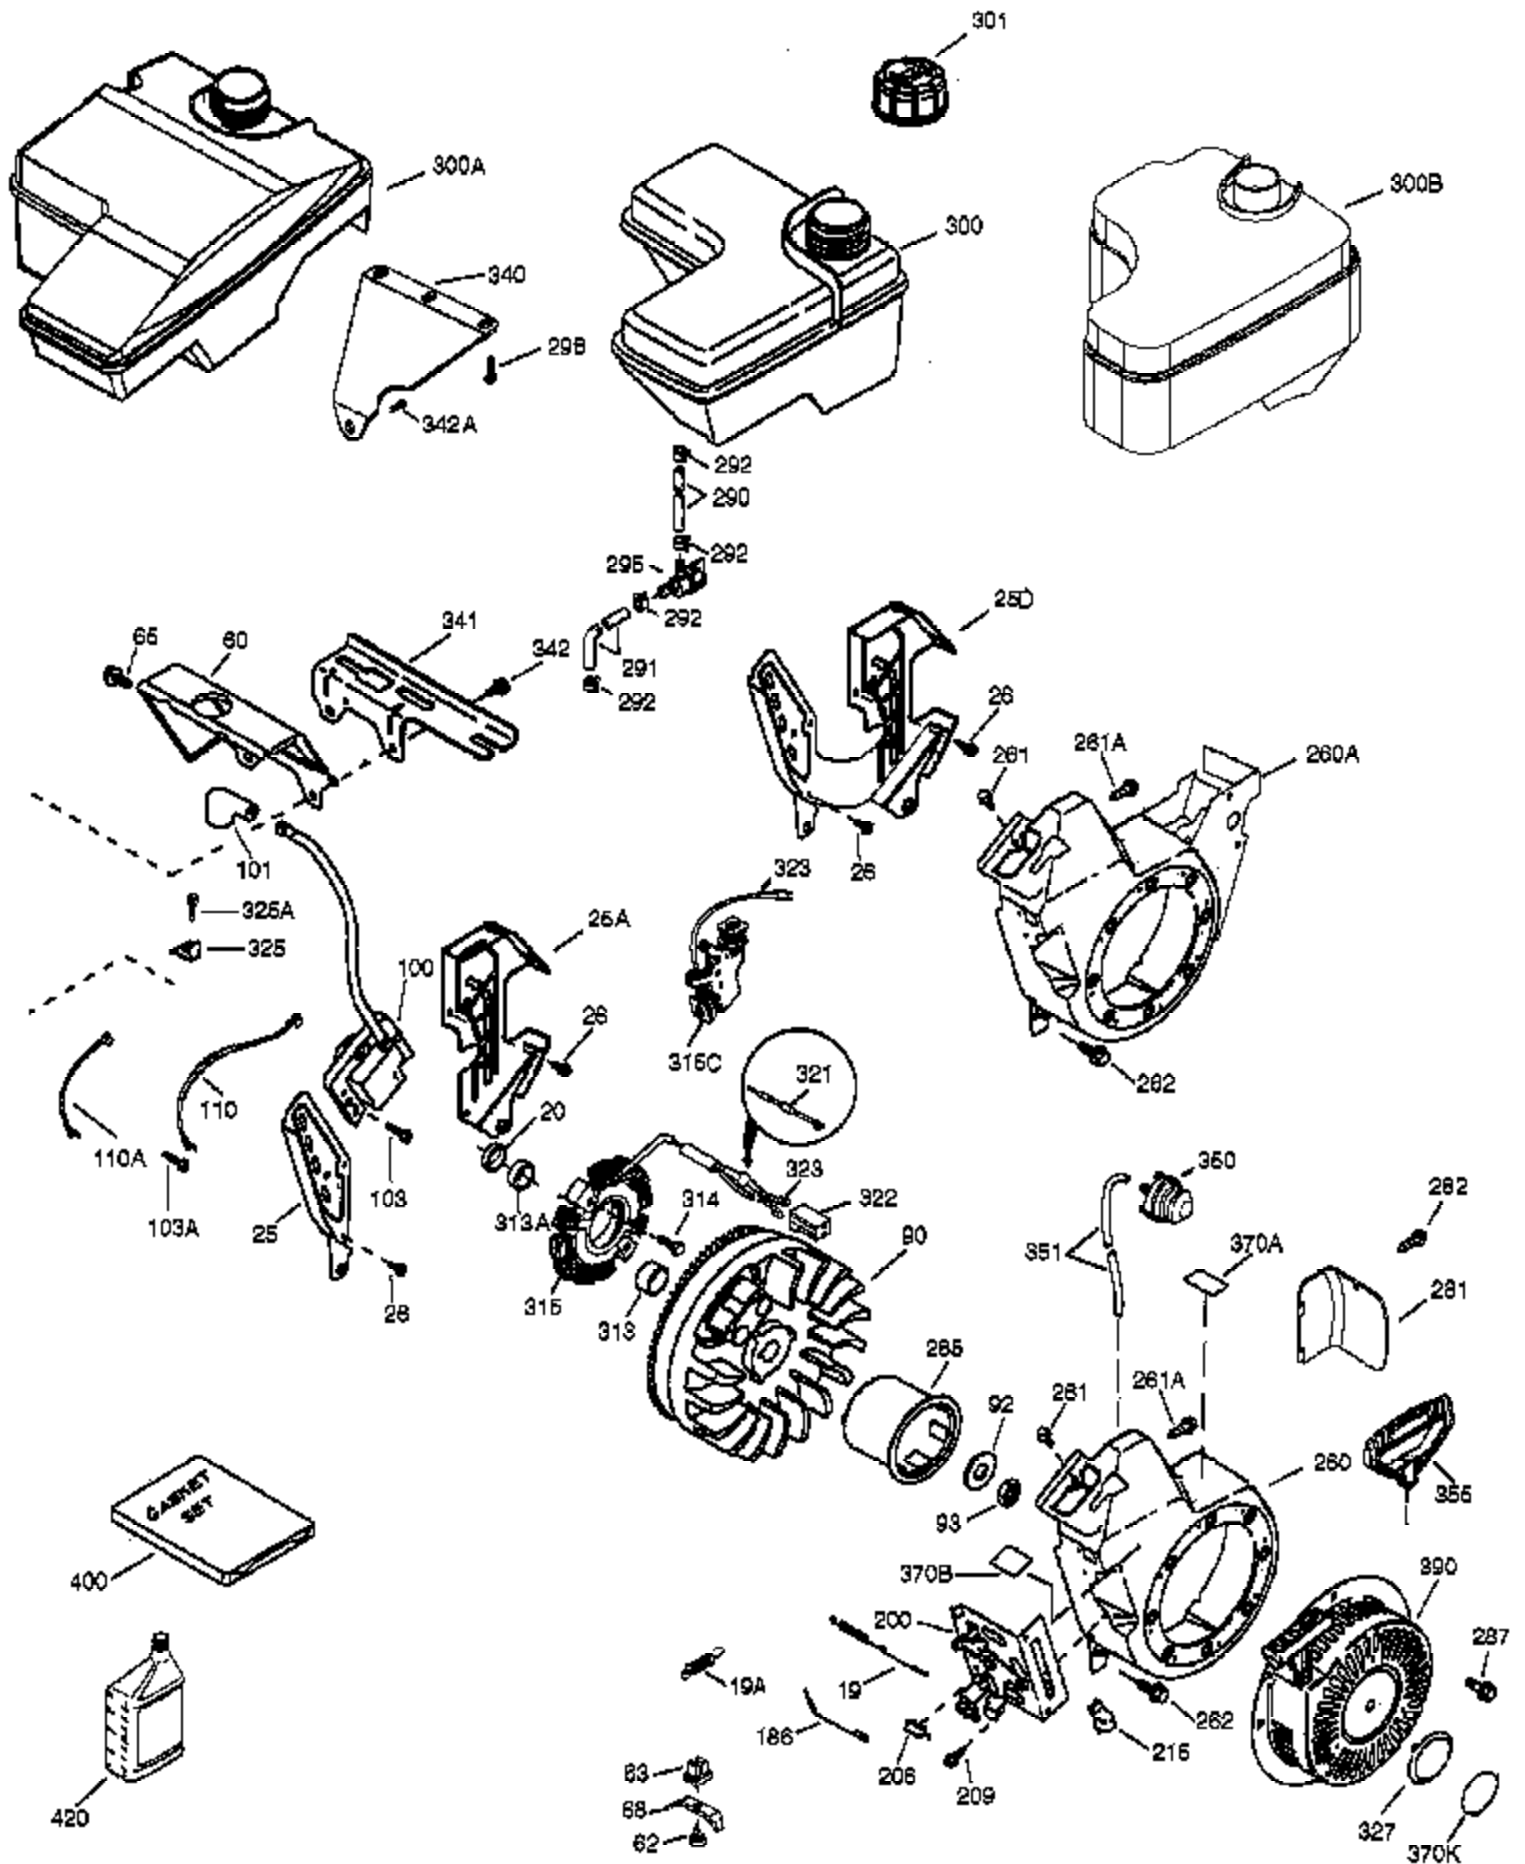

Ref #	Part Number	Qty	Description
19	37111	1	Extension Spring
20	32600	1	Oil Seal
25D	37710	1	Air Baffle (1 pc. electric start)
26	30200	2	Screw, 10-24 x 9/16"
60	36623A	1	Blower Housing Extension
65	30200	1	Screw, 10-24 x 9/16"
90	611216	1	Flywheel
92	650815	1	Belleville Washer
93	650816	1	Flywheel Nut
100	34443C	1	Solid State Ignition
101	610118	1	Spark Plug Cover
103	651007	2	Screw, T-15, 10-24 x 15/16"
110	36230	1	Ground Wire
186	36711	1	Governor Link
200	36824A	1	Control Bracket (Incl. 206)
206	610973	1	Terminal
209	650821	2	Screw, 10-32 x 1/2"
215	32410	1	Control Knob
215	32410	1	Control Knob
260	36901	1	Blower Housing
261A	650821	1	Screw, 10-32 x 1/2"
261	651008	1	Screw, 1/4-20 x 31/64"
262	651008	2	Screw, 1/4-20 x 31/64"
281	36907	1	Starter Bubble Cover
282	651035	1	Screw, 6-32 x 25/64"
285	35985C	1	Starter Cup
287	651008	4	Screw, 1/4-20 x 31/64"
290	30705	1	Fuel Line
291	29774	1	Fuel Line
292	26460	4	Fuel Line Clamp
295	35857	1	Fuel Shut-Off Valve
300	37048	1	Fuel Tank (Incl. 292 & 301)
301	37844	1	Fuel Cap
313	34080	1	Spacer
341	36644A	1	Fuel Tank Bracket (Lower)
342	651085	2	Screw, 1/4-20 x 19/32"
342B	651086	2	Rubber Washer
350	570682A	1	Primer Assembly
351	32180C	1	Primer Line
355	590574	1	Starter Handle (Mitten Grip)
370A	36261	1	Instruction Decal
370K	36695	1	Starter Decal
370B	36899	1	Control Decal
390	590749	1	Rewind Starter (Note: This engine could have been built with the 590733 starter)
400	36720	1	* Gasket Set (Incl. items marked PK i n notes)
420	730226A		SAE 5W30 4-Cycle Engine Oil (Quart)