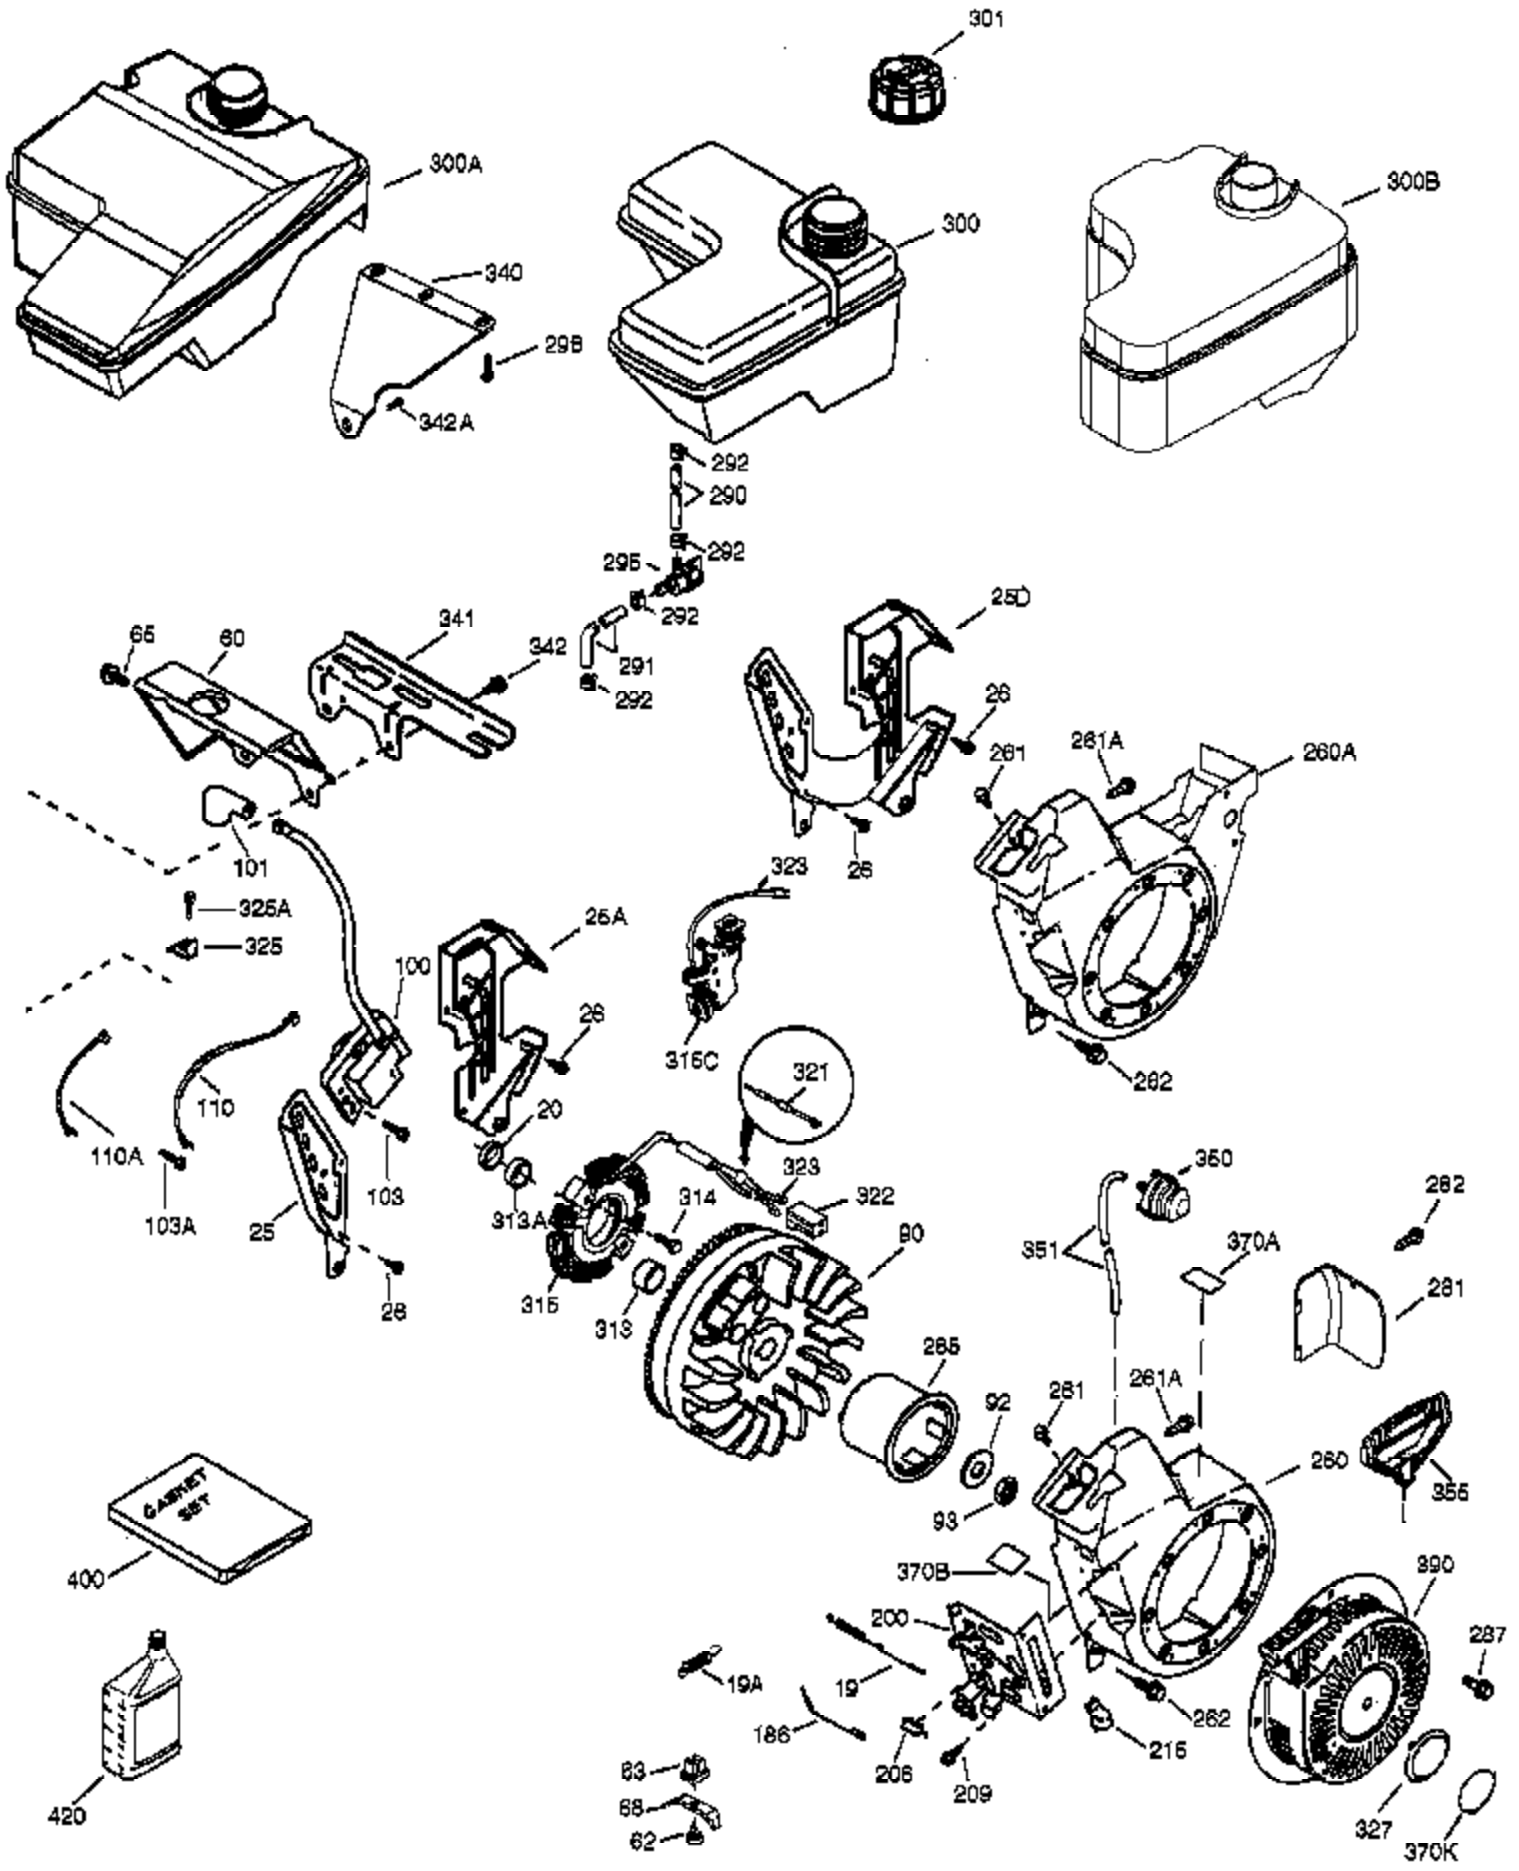

Ref #	Part Number	Qty	Description
19	37111	1	Extension Spring
20	32600	1	Oil Seal
25D	37710	1	Air Baffle (1 pc. electric start)
26	30200	2	Screw, 10-24 x 9/16"
60	36623A	1	Blower Housing Extension
65	30200	1	Screw, 10-24 x 9/16"
90	611216	1	Flywheel
92	650815	1	Belleville Washer
93	650816	1	Flywheel Nut
100	34443C	1	Solid State Ignition
101	610118	1	Spark Plug Cover
103	651007	2	Screw, T-15, 10-24 x 15/16"
110	36230	1	Ground Wire
186	36711	1	Governor Link
200	36824A	1	Control Bracket (Incl. 206)
206	610973	1	Terminal
209	650821	2	Screw, 10-32 x 1/2"
215	32410	1	Control Knob
260	36901	1	Blower Housing
261A	650821	1	Screw, 10-32 x 1/2"
261	651008	1	Screw, 1/4-20 x 31/64"
262	651008	2	Screw, 1/4-20 x 31/64"
281	36907	1	Starter Bubble Cover
282	651035	1	Screw, 6-32 x 25/64"
285	35985C	1	Starter Cup
287	651008	4	Screw, 1/4-20 x 31/64"
290	30705	1	Fuel Line
291	29774	1	Fuel Line
292	26460	4	Fuel Line Clamp
295	35857	1	Fuel Shut-Off Valve (Incl. 292)
300	37048	1	Fuel Tank (Incl. 292 & 301)
301	37844	1	Fuel Cap
313	34080	1	Spacer
341	36644A	1	Fuel Tank Bracket (Lower)
342	651085	2	Screw, 1/4-20 x 19/32"
342B	651086	2	Rubber Washer
350	570682A	1	Primer Assembly
351	32180C	1	Primer Line
355	590574	1	Starter Handle (Mitten Grip)
370A	36261	1	Instruction Decal
370K	36695	1	Starter Decal
370B	36899	1	Control Decal
390	590749	1	Rewind Starter (Note: This engine could have been built with the 590733 starter.)
400	36720	1	* Gasket Set (Incl. items marked PK i n notes)
420	730226A		SAE 5W30 4-Cycle Engine Oil (Quart)