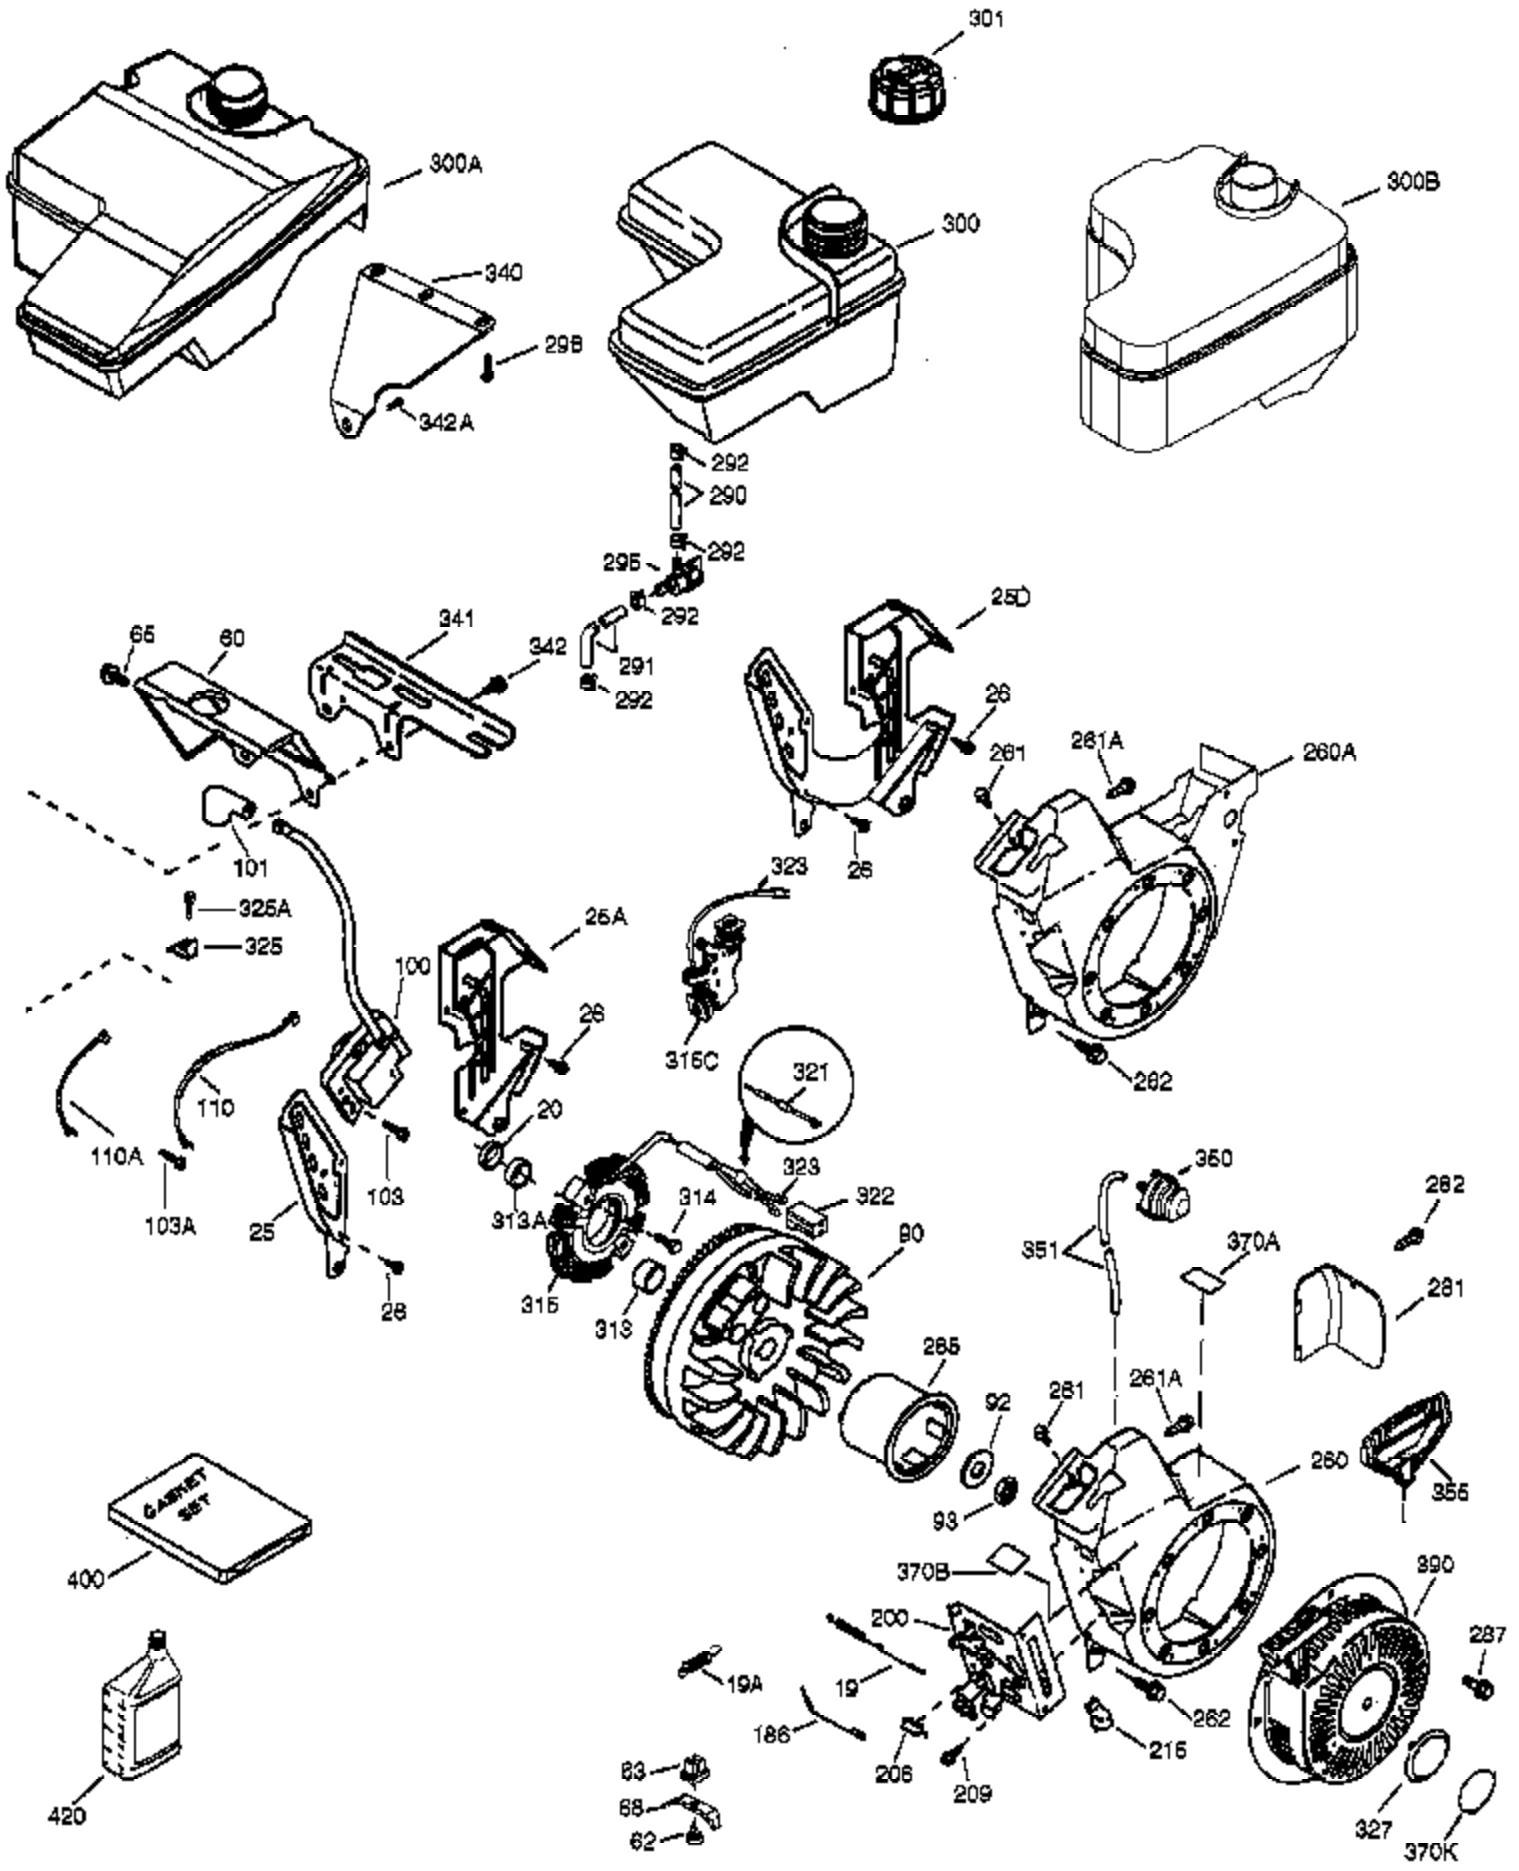

Ref #	Part Number	Qty	Description
19	37111	1	Extension Spring
20	32600	1	Oil Seal
25D	37710	1	Air Baffle (1 pc. electric start)
26	30200	2	Screw, 10-24 x 9/16"
60	36623A	1	Blower Housing Extension
65	30200	1	Screw, 10-24 x 9/16"
90	611216	1	Flywheel
92	650815	1	Belleville Washer
93	650816	1	Flywheel Nut
100	34443C	1	Solid State Ignition
101	610118	1	Spark Plug Cover
103	651007	2	Screw, T-15, 10-24 x 15/16"
110	36230	1	Ground Wire
186	36711	1	Governor Link
200	36824A	1	Control Bracket (Incl. 206)
206	610973	1	Terminal
209	650821	2	Screw, 10-32 x 1/2"
215	32410	1	Control Knob
260	36901	1	Blower Housing
261A	650821	1	Screw, 10-32 x 1/2"
261	651008	1	Screw, 1/4-20 x 31/64"
262	651008	2	Screw, 1/4-20 x 31/64"
285	35985C	1	Starter Cup
287	651008	4	Screw, 1/4-20 x 31/64"
290	30705	1	Fuel Line
291	29774	1	Fuel Line
292	26460	4	Fuel Line Clamp
295	35857	1	Fuel Shut-Off Valve (Incl. 292)
300	37844	1	Fuel Tank (Incl. 292 & 301)
301	36246	1	Fuel Cap
313	34080	1	Spacer
341	36644A	1	Fuel Tank Bracket (Lower)
342B	651086	2	Rubber Washer
342	651085	2	Screw, 1/4-20 x 19/32"
350	570682A	1	Primer Assembly
351	32180C	1	Primer Line
355	590574	1	Starter Handle (Mitten Grip)
370B	36899	1	Control Decal
370A	36261	1	Instruction Decal
370K	36695	1	Starter Decal
390	590749	1	Rewind Starter (Note: This engine could have been built with the 590733 starter)
400	36720	1	* Gasket Set (Incl. items marked PK i n notes)
420	730226A		SAE 5W30 4-Cycle Engine Oil (Quart)