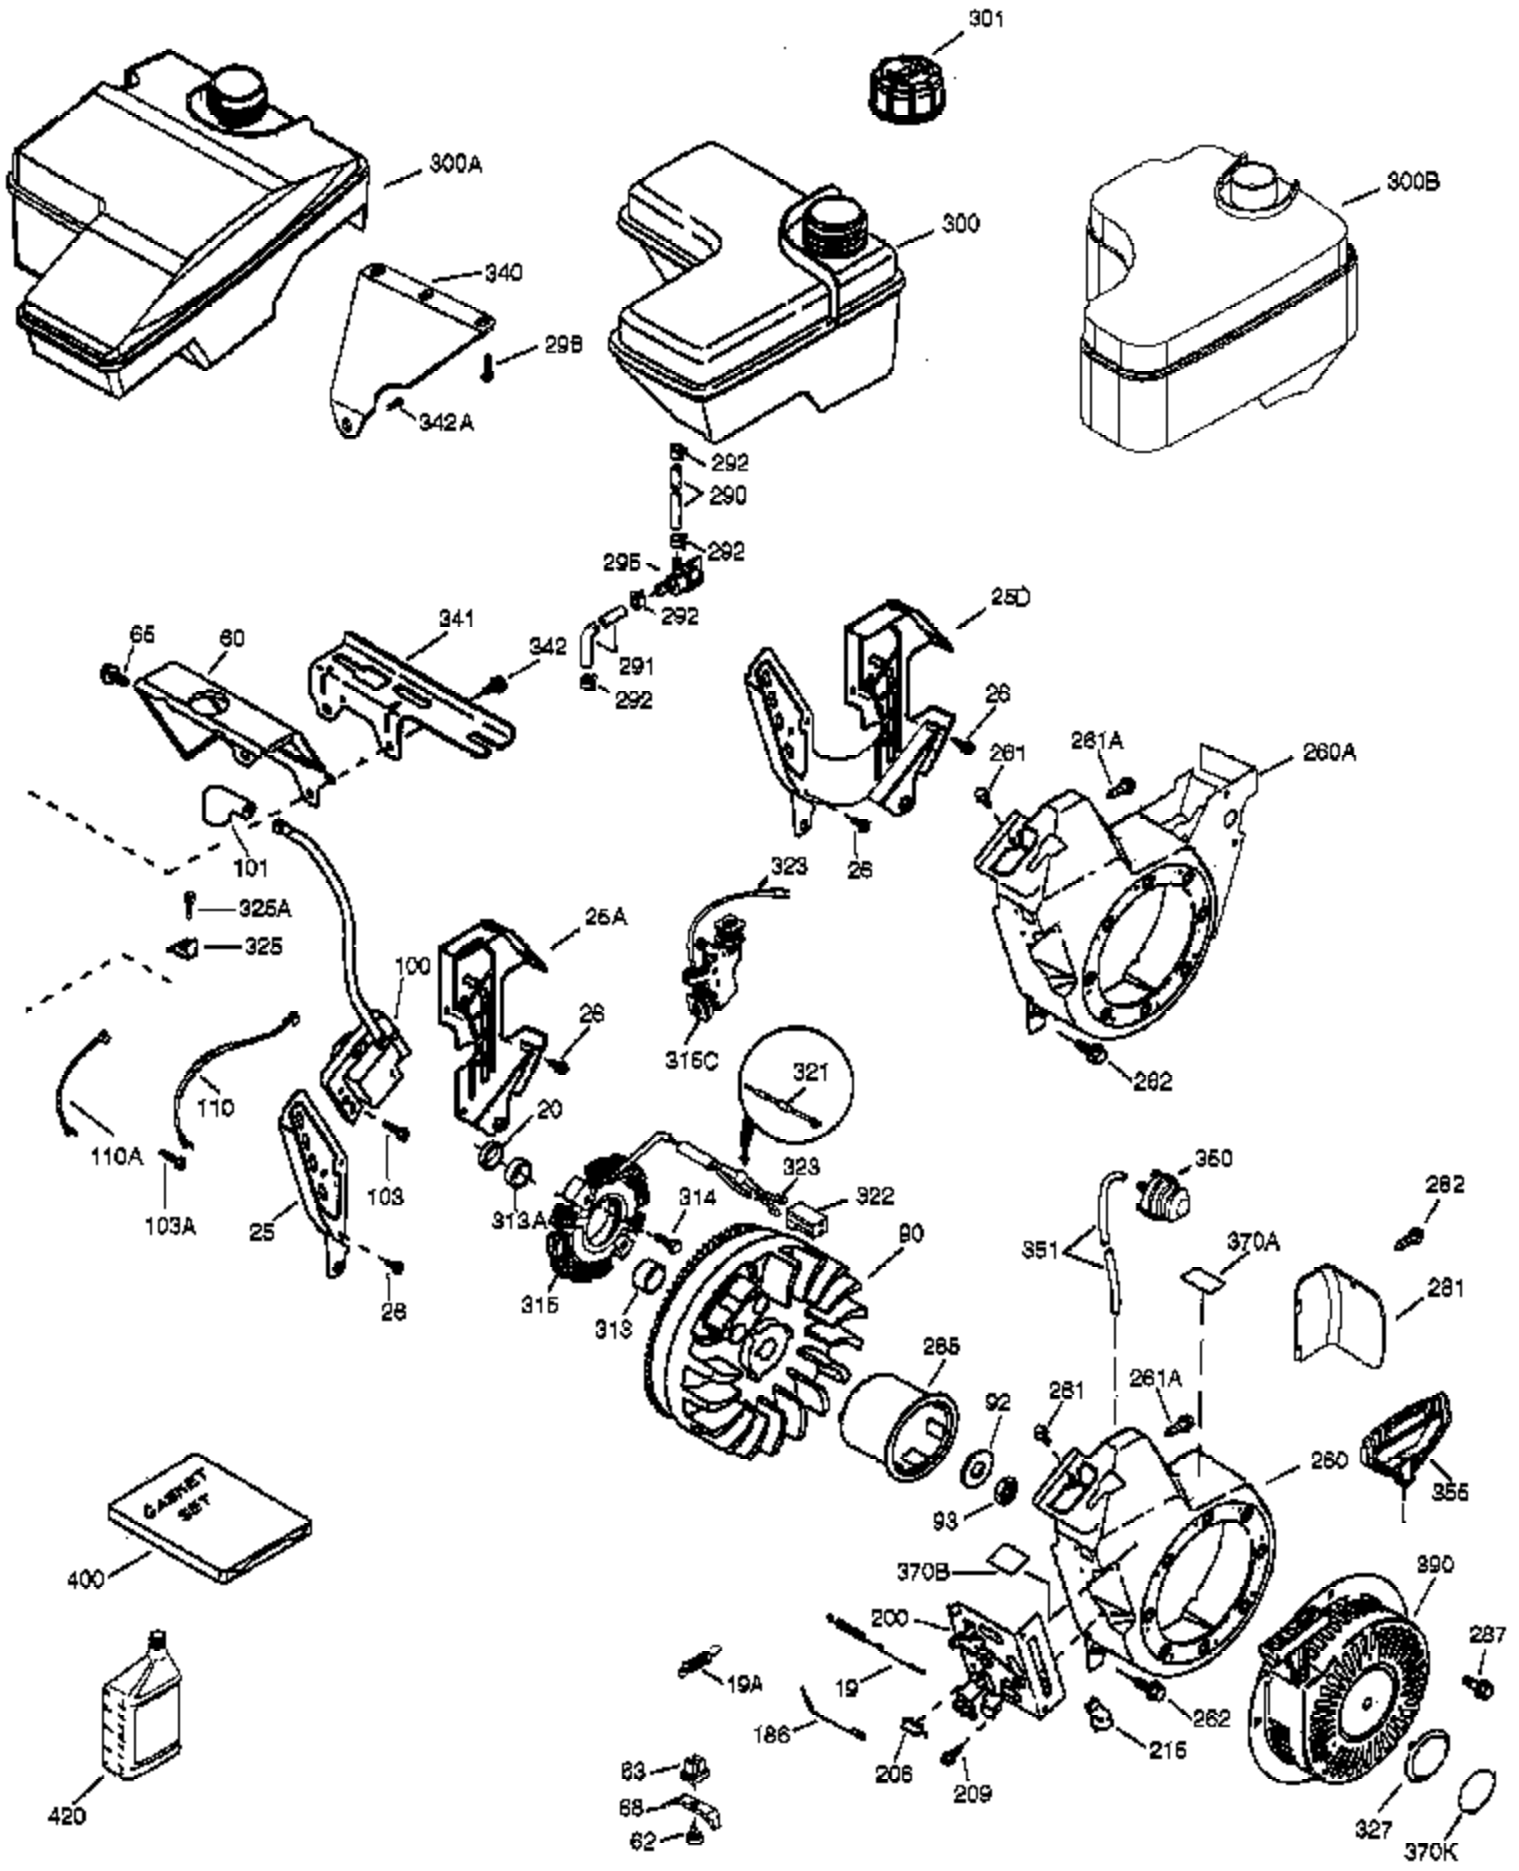

Ref #	Part Number	Qty	Description
19	37111	1	Extension Spring
20	32600	1	Oil Seal
25D	37710	1	Air Baffle (Electric Start)
26	30200	1	Screw, 10-24 x 9/16"
60	36623A	1	Blower Housing Extension
65	30200	1	Screw, 10-24 x 9/16"
90	611232	1	Flywheel
92	650815	1	Belleville Washer
93	650816	1	Flywheel Nut
100	34443C	1	Solid State Ignition
101	610118	1	Spark Plug Cover
103	651007	2	Screw, T-15, 10-24 x 15/16"
110	36230	1	Ground Wire
186	36711	1	Governor Link
200	36824A	1	Control Bracket (Incl. 206)
206	610973	1	Terminal
209	650821	2	Screw, 10-32 x 1/2"
215	32410	1	Control Knob
260A	36901	1	Blower Housing
261A	650821	1	Screw, 10-32 x 1/2"
261	651008	1	Screw, 1/4-20 x 31/64"
262	651008	2	Screw, 1/4-20 x 31/64"
285	35985C	1	Starter Cup
287	651008	4	Screw, 1/4-20 x 31/64"
290	30705	1	Fuel Line
292	26460	2	Fuel Line Clamp
300	37048	1	Fuel Tank (Incl. 292 & 301)
301	37845	1	Fuel Cap
313	34080	1	Spacer
314	650873	1	Screw, 1/4-20 x 3/4"
315	611111	1	Alternator Coil (18 watt)
325A	30200	1	Screw, 10-24 x 9/16"
341	36644A	1	Fuel Tank Bracket (Lower)
342B	651086	2	Rubber Washer
342	651085	2	Screw, 1/4-20 x 7/8"
350	570682A	1	Primer Assembly
351	32180C	1	Primer Line
355	590574	1	Starter Handle (Mitten Grip)
370B	36899	1	Control Decal
370A	36261	1	Identification Decal
370K	36695	1	Starter Decal (Black)
390	590749	1	Rewind Starter (NOTE: This engine could have been built with 590733 starter.)
400	36720	1	* Gasket Set (Incl. items marked PK in notes)