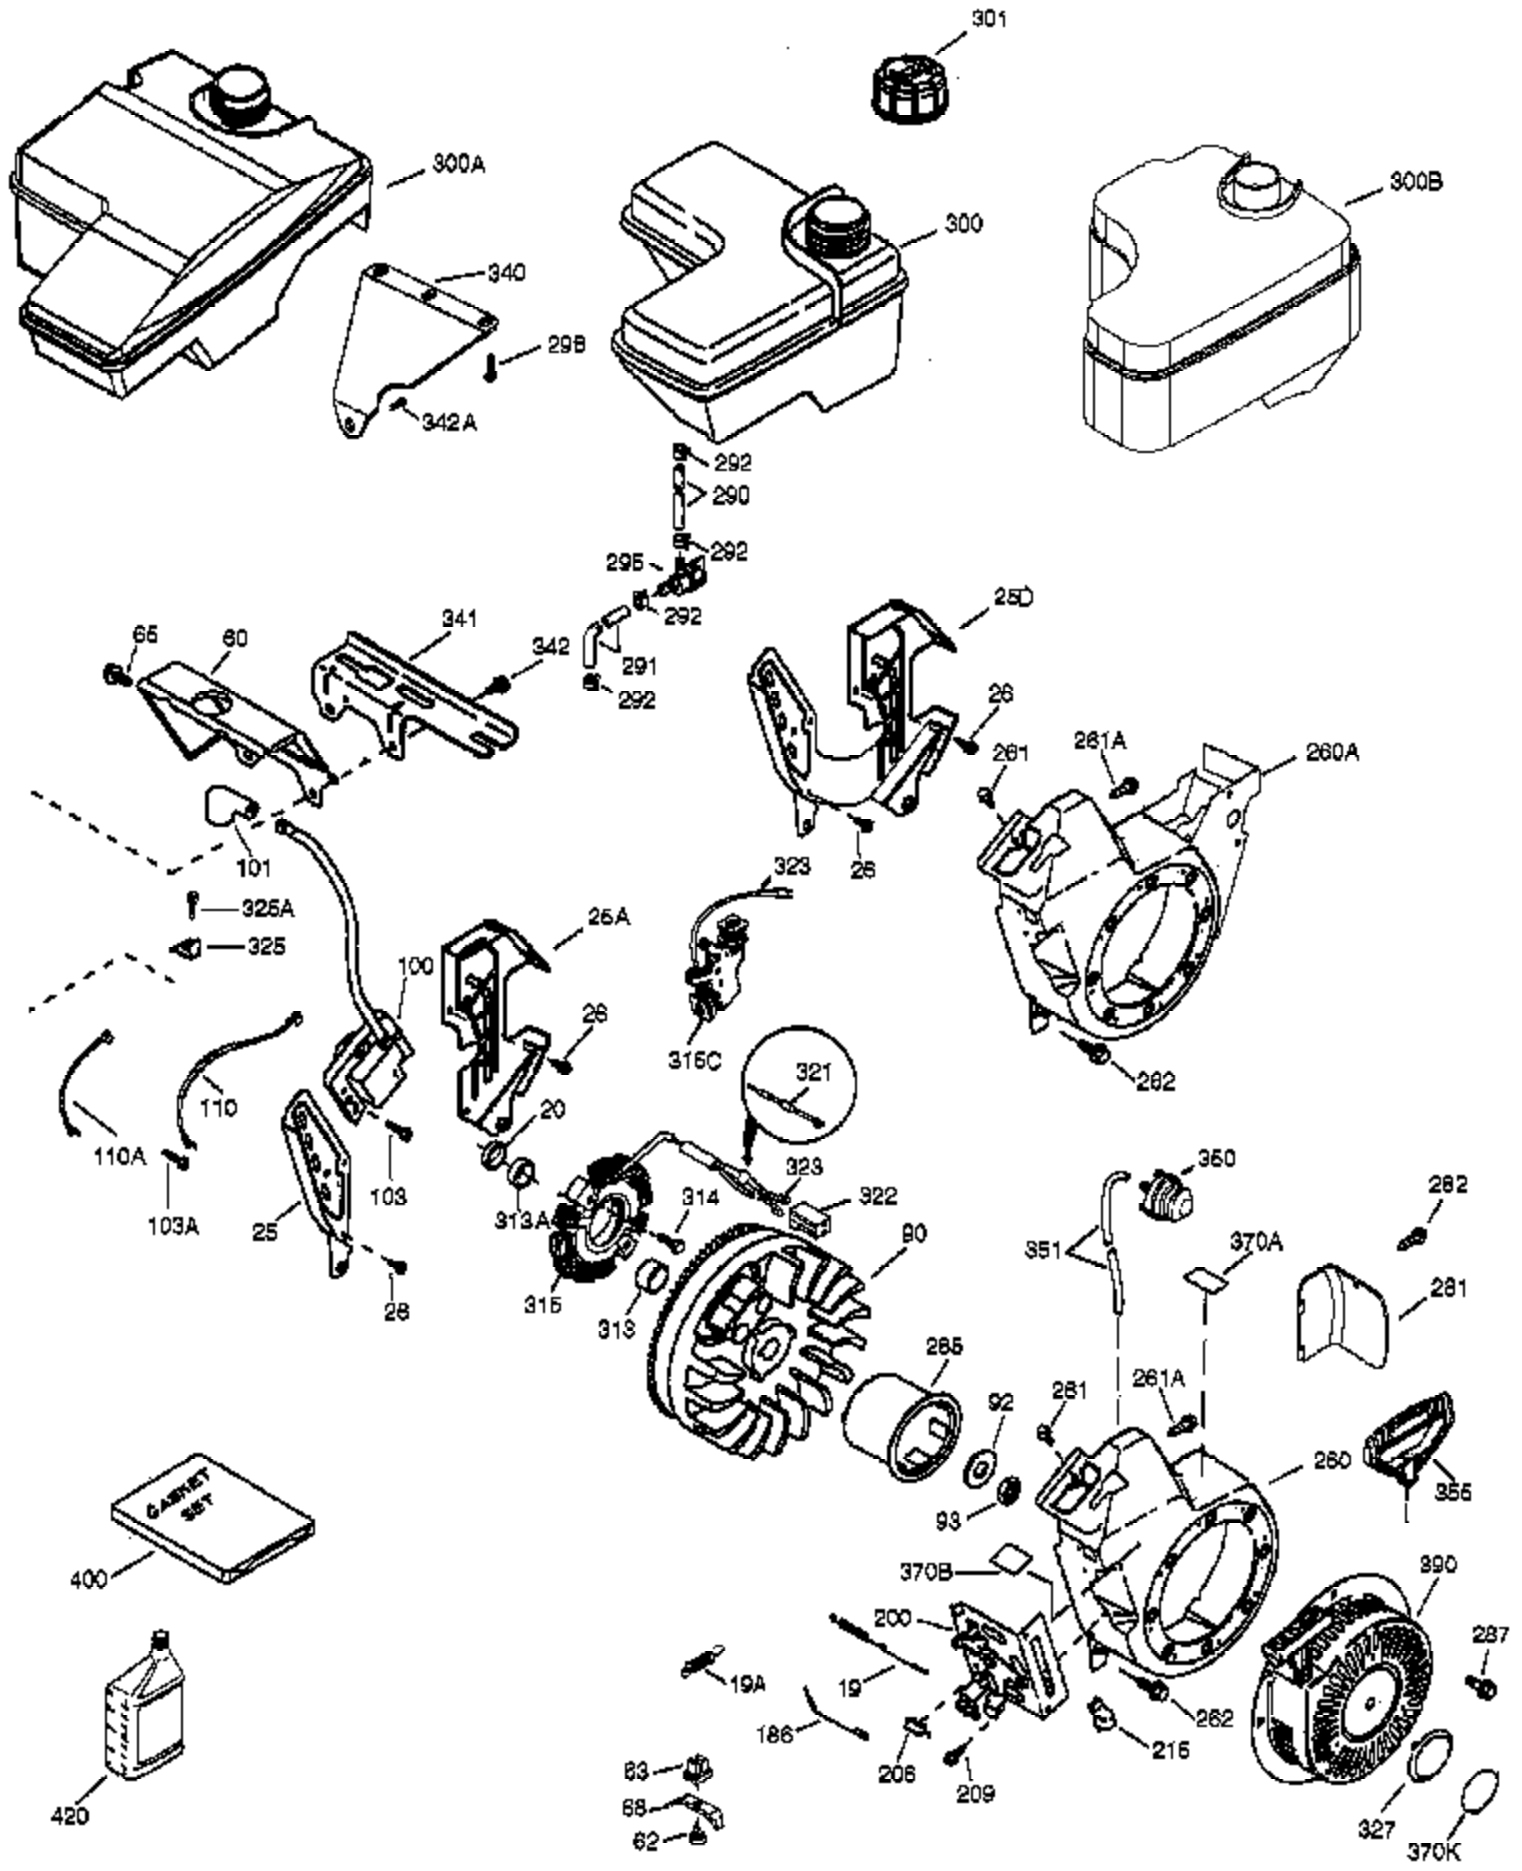

Ref #	Part Number	Qty	Description
19	37111	1	Extension Spring
20	32600	1	Oil Seal
25D	37710	1	Air Baffle (1 pc. electric start)
26	30200	2	Screw, 10-24 x 9/16"
60	36623A	1	Blower Housing Extension
65	30200	1	Screw, 10-24 x 9/16"
90	611205	1	Flywheel
92	650815	1	Belleville Washer
93	650816	1	Flywheel Nut
100	34443C	1	Solid State Ignition
101	610118	1	Spark Plug Cover
103	651007	2	Screw, T-15, 10-24 x 15/16"
110	36230	1	Ground Wire
186	36711	1	Governor Link
200	36824A	1	Control Bracket (Incl. 206)
206	610973	1	Terminal
209	650821	2	Screw, 10-32 x 1/2"
215	32410	1	Control Knob
260	36901	1	Blower Housing
261A	650821	1	Screw, 10-32 x 1/2"
261	651008	1	Screw, 1/4-20 x 31/64"
262	651008	2	Screw, 1/4-20 x 31/64"
281	36907A	1	Starter Bubble Cover
282	651035	1	Screw, 6-32 x 25/64"
285	35985C	1	Starter Cup
287	651008	4	Screw, 1/4-20 x 31/64"
290	30705	1	Fuel Line
291	29774	1	Fuel Line
292	26460	4	Fuel Line Clamp
295	35857	1	Fuel Shut-Off Valve (Incl. 292)
300	37048	1	Fuel Tank (Incl. 292 & 301)
301	37845	1	Fuel Cap
313	34080	1	Spacer
313	34080	1	Spacer
314	650873	1	Screw, 1/4-20 x 3/4"
315	611111	1	Alternator Coil (18 Watt)(Incl. 322 & 323)
322	611117	1	Connector Body
323	611118	1	Terminal
341	36644A	1	Fuel Tank Bracket (Lower)
342	651085	2	Screw, 1/4-20 x 19/32"
342B	651086	2	Rubber Washer
350	570682A	1	Primer Assembly
351	32180C	1	Primer Line
355	590574	1	Starter Handle (Mitten Grip)
370K	36695	1	Starter Decal
370B	36899	1	Control Decal
370A	36261	1	Instruction Decal
390	590749	1	Rewind Starter (Note: This engine could have been built with the 590733 starter)
400	36720	1	* Gasket Set (Incl. items marked PK i n notes)
420	730226A		SAE 5W30 4-Cycle Engine Oil (Quart)