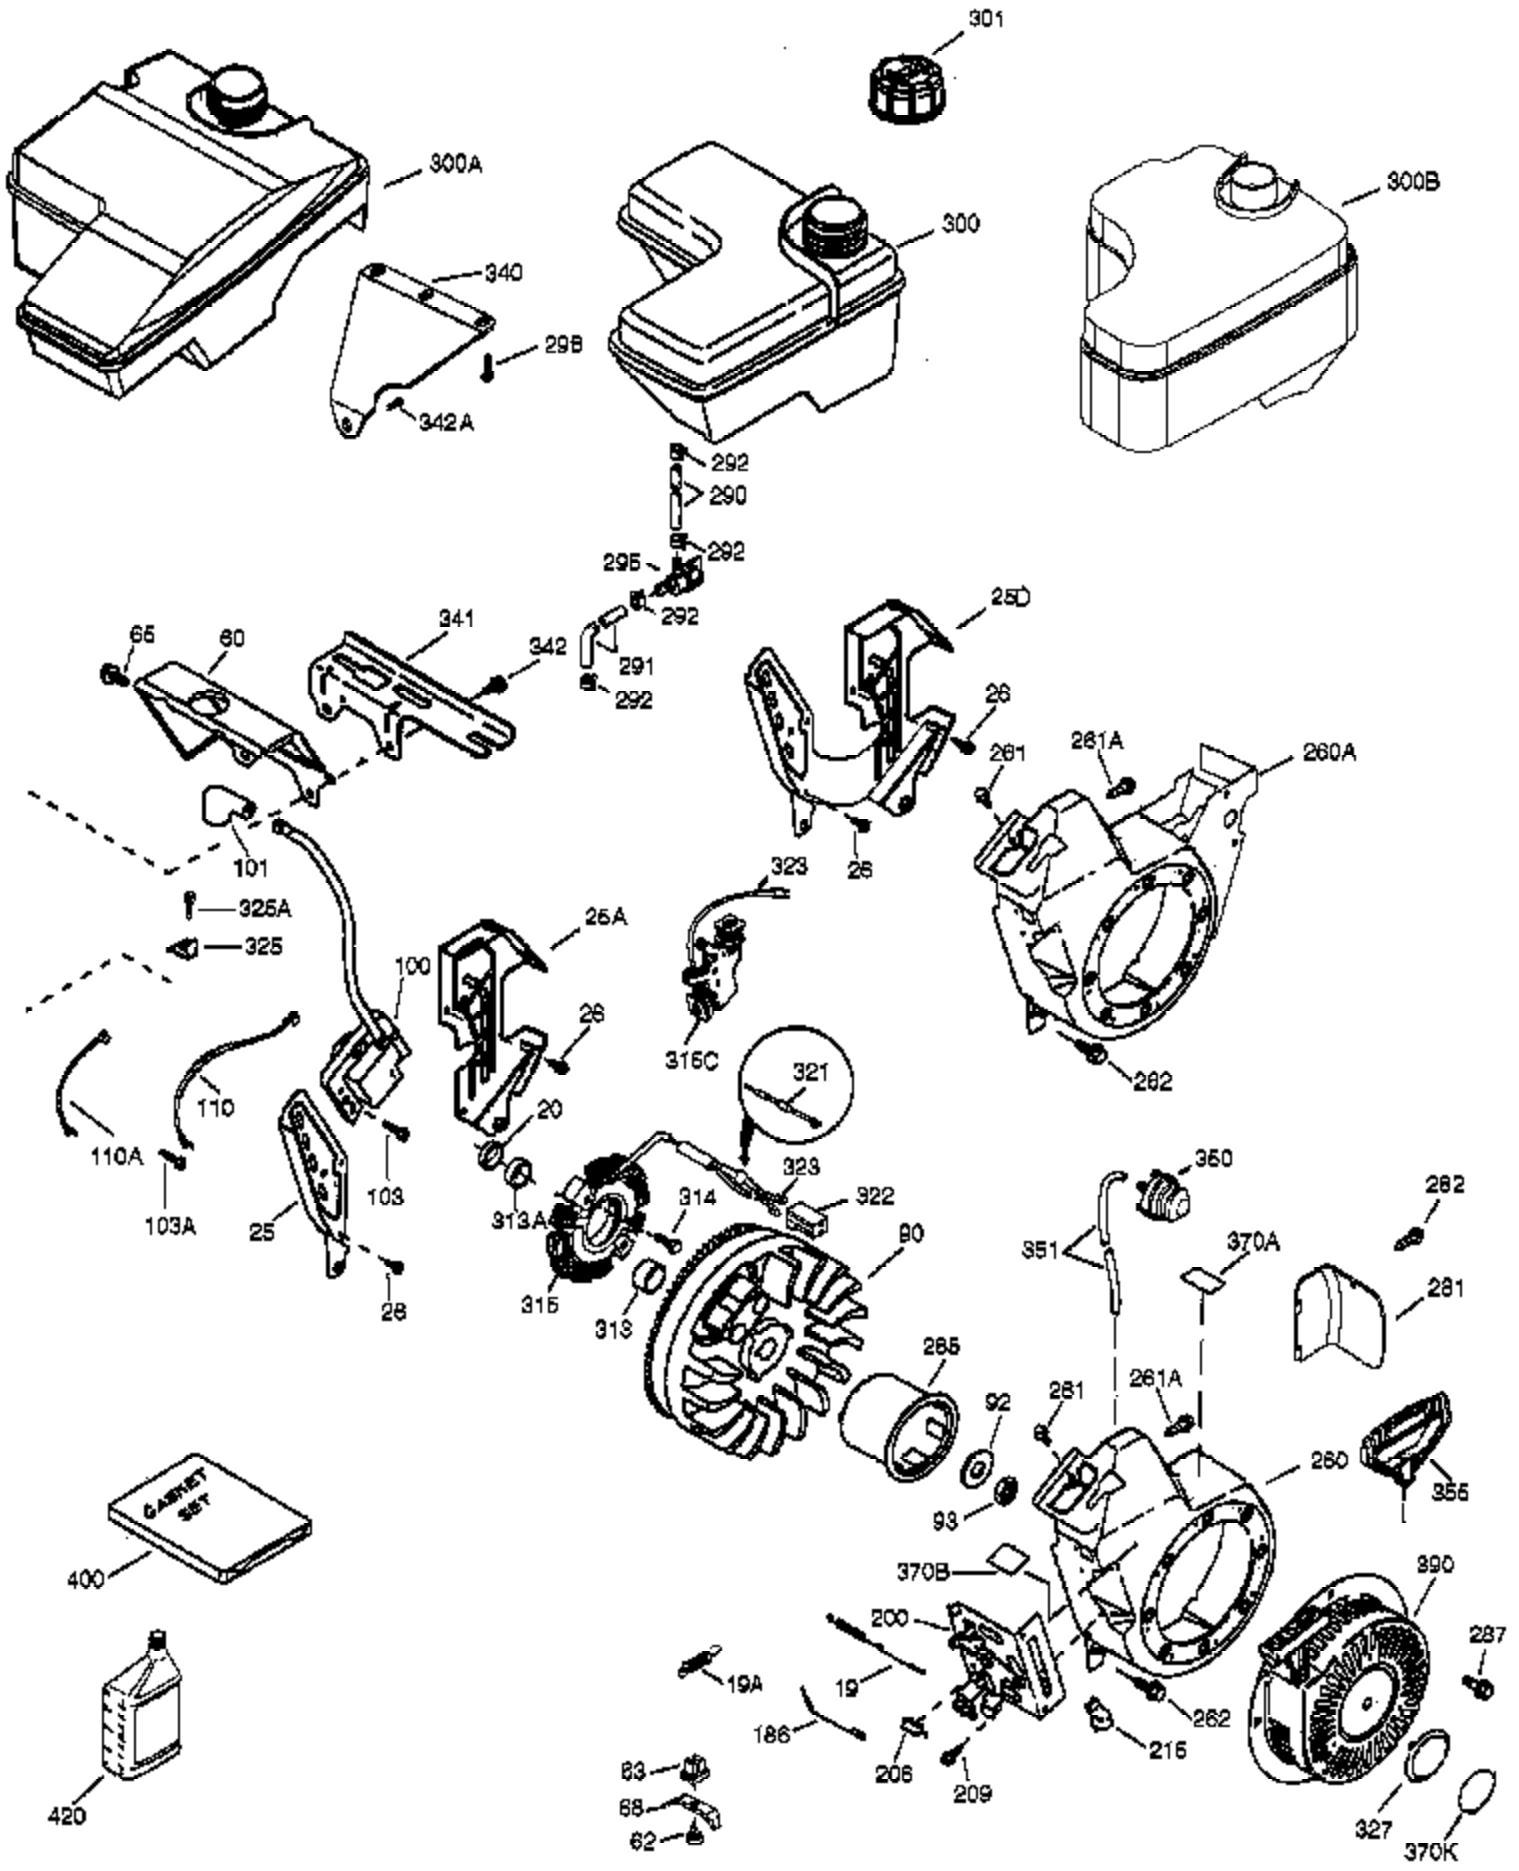

Ref #	Part Number	Qty	Description
19	37111	1	Extension Spring
20	32600	1	Oil Seal
25D	37710	1	Air Baffle (1 pc. electric start)
26	30200	2	Screw, 10-24 x 9/16"
60	36623A	1	Blower Housing Extension
65	30200	1	Screw, 10-24 x 9/16"
90	611216	1	Flywheel
92	650815	1	Belleville Washer
93	650816	1	Flywheel Nut
100	34443C	1	Solid State Ignition
101	610118	1	Spark Plug Cover
103	651007	2	Screw, T-15, 10-24 x 15/16"
110	36230	1	Ground Wire
186	36711	1	Governor Link
200	36824A	1	Control Bracket (Incl. 206)
206	610973	1	Terminal
209	650821	2	Screw, 10-32 x 1/2"
215	32410	1	Control Knob
260	36901	1	Blower Housing
261A	650821	1	Screw, 10-32 x 1/2"
261	651008	1	Screw, 1/4-20 x 31/64"
262	651008	2	Screw, 1/4-20 x 31/64"
281	36907	1	Starter Bubble Cover
281	36907	1	Starter Bubble Cover
282	651035	1	Screw, 6-32 x 25/64"
282	651035	1	Screw, 6-32 x 25/64"
285	35985C	1	Starter Cup
287	651008	4	Screw, 1/4-20 x 31/64"
290	30705	1	Fuel Line
291	29774	1	Fuel Line
292	26460	4	Fuel Line Clamp
295	35857	1	Fuel Shut-Off Valve (Incl. 292)
300	37048	1	Fuel Tank (Incl. 292 & 301)
301	37844	1	Fuel Cap
313	34080	1	Spacer
313	34080	1	Spacer
314	650873	1	Screw, 1/4-20 x 3/4"
315	611111	1	Alternator Coil (18 Watt)(Incl. 322 & 323)
322	611117	1	Connector Body
323	611118	1	Terminal
341	36644A	1	Fuel Tank Bracket (Lower)
342	651085	2	Screw, 1/4-20 x 19/32"
342B	651086	2	Rubber Washer
350	570682A	1	Primer Assembly
351	32180C	1	Primer Line
355	590574	1	Starter Handle (Mitten Grip)
370K	36695	1	Starter Decal
370B	36899	1	Control Decal
370A	36261	1	Instruction Decal
390	590749	1	Rewind Starter (Note: This engine could have been built with the 590733 starter)
400	36720	1	* Gasket Set (Incl. items marked PK i n notes)
420	730226A		SAE 5W30 4-Cycle Engine Oil (Quart)