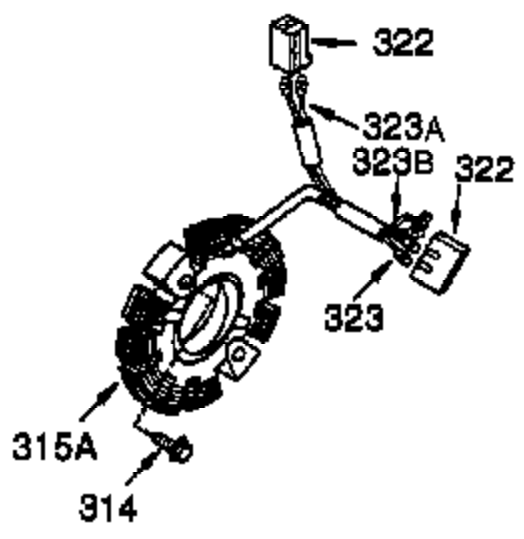

Ref #	Part Number	Qty	Description
	J 0		RPM High 3600 to 3900
90	611090	1	Flywheel
111B	611226	1	Rocker On/Off Switch
178	650928	2	Nut & Lock Washer, 1/4-20
241	37559	1	Air Cleaner Body
260	37667	1	Blower Housing
370L	37668	1	Low Oil Decal