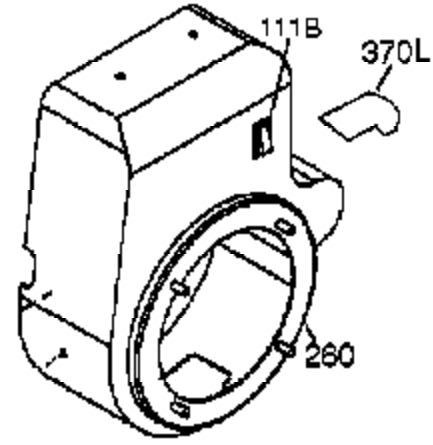

Ref #	Part Number	Qty	Description
	J 0		RPM High 3600 to 3900
90	611090	1	Flywheel
111B	611226	1	Rocker On/Off Switch
178	650928	2	Nut & Lock Washer, 1/4-20
241	37559	1	Air Cleaner Body
260	37667	1	Blower Housing
370L	37668	1	Low Oil Decal