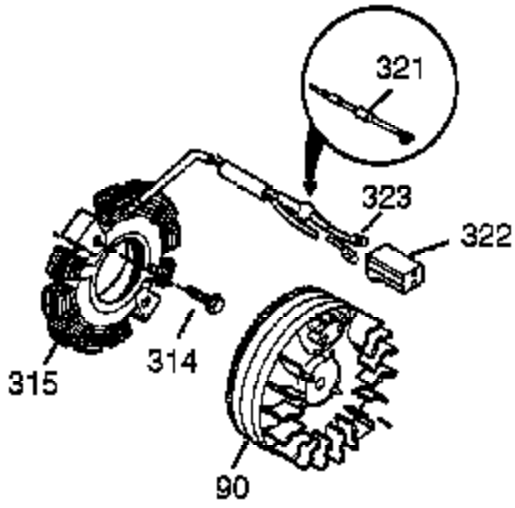

Ref #	Part Number	Qty	Description
	J 0		RPM High 3600 to 3900
90	611090	1	Flywheel
111B	611226	1	Rocker On/Off Switch
178	650928	2	Nut & Lock Washer, 1/4-20
241	37559	1	Air Cleaner Body
260	37667	1	Blower Housing
370L	37668	1	Low Oil Decal