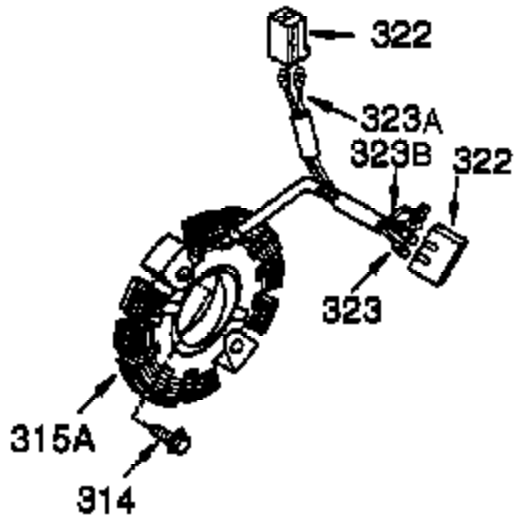

Ref #	Part Number	Qty	Description
72A	28582	1	Oil Drain Plug
90	611090	1	Flywheel (W/Ring Gear)
178	650928	2	Nut & Lock Washer, 1/4-20
241	37559	1	Air Cleaner Body
260	37558	1	Blower Housing
370J	35703	1	Throttle Decal