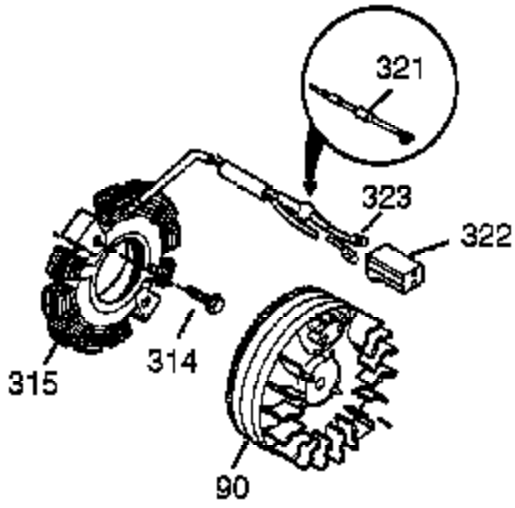

Ref #	Part Number	Qty	Description
72A	28582	1	Oil Drain Plug
90	611090	1	Flywheel (W/Ring Gear)
178	650928	2	Nut & Lock Washer, 1/4-20
241	37559	1	Air Cleaner Body
260	37558	1	Blower Housing
370J	35703	1	Throttle Decal