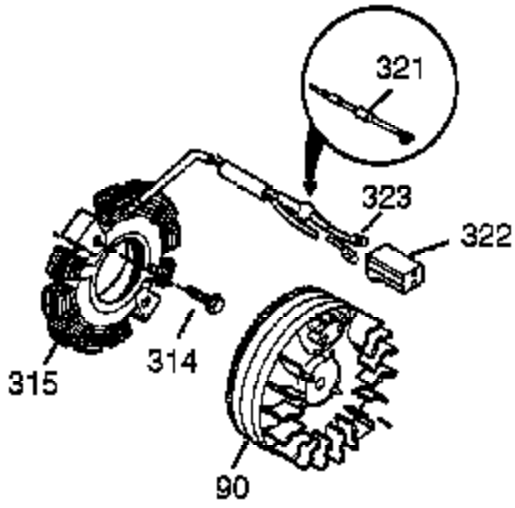

Ref #	Part Number	Qty	Description
90	611094	1	Flywheel
111B	611224	1	Rocker On/Off Switch
178	650928	2	Nut & Lock Washer, 1/4-20
209A	651056	1	Screw, 10-24 x 29/32"
241	37559	1	Air Cleaner Body
260	37593A	1	Blower Housing
314	650873	2	Screw, 1/4-20 x 3/4"
315	611271	1	Alternator Coil (3/5 Split)(Incl. 321 -323)
321	611161	1	Diode
322	611229	1	Connector Body
323	611230	2	Terminal