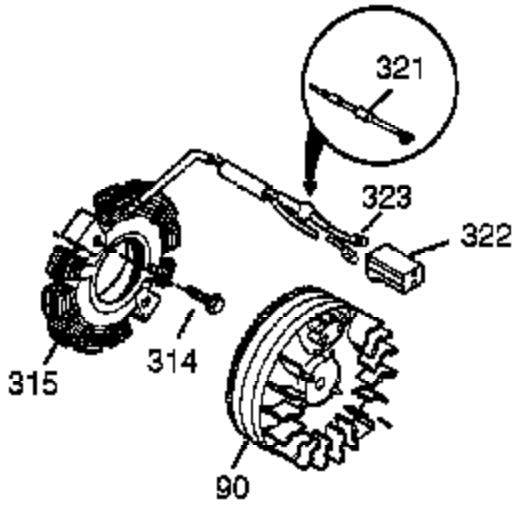

Ref #	Part Number	Qty	Description
72A	28582	1	Oil Drain Plug
90	611094	1	Flywheel
111B	611224	1	Rocker On/Off Switch
178	650928	2	Nut & Lock Washer, 1/4-20
209A	651056	1	Screw, 10-24 x 29/32"
241	37559	1	Air Cleaner Body
260	37558	1	Blower Housing
314	650873	2	Screw, 1/4-20 x 3/4"
315	611271	1	Alternator Coil (3/5 Split)(Incl. 321 -323)
321	611161	1	Diode
322	611229	1	Connector Body
323	611230	2	Terminal