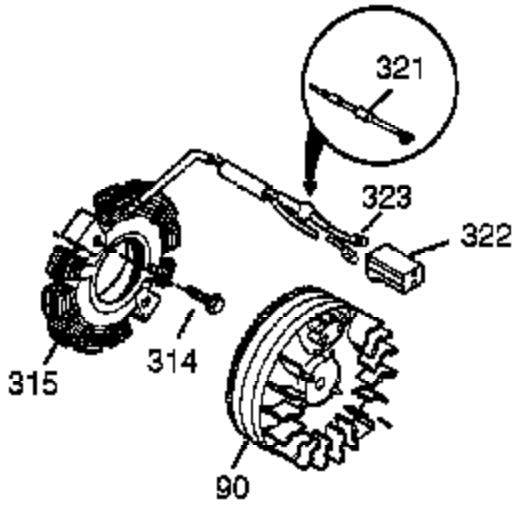

Ref #	Part Number	Qty	Description
90	611094	1	Flywheel
178	650928	2	Nut & Lock Washer, 1/4-20
209A	651056	1	Screw, 10-24 x 29/32"
241	37559	1	Air Cleaner Body
260	37852	1	Blower Housing
314	650873	2	Screw, 1/4-20 x 3/4"
315	611271	1	Alternator Coil (3/5 Split)(Incl. 321 -323)
321	611161	1	Diode
322	611229	1	Connector Body
323	611230	2	Terminal
340	35696A	1	Fuel Tank Bracket