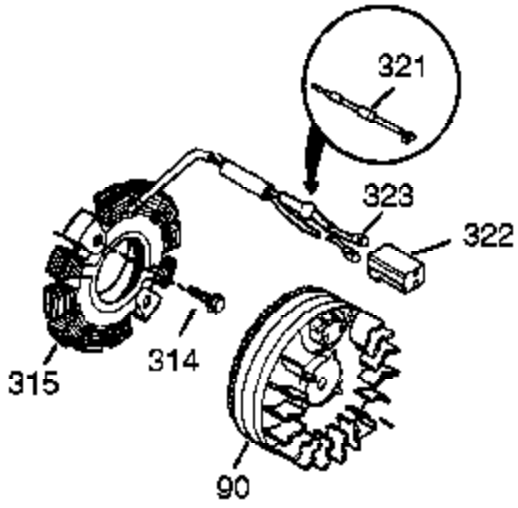

Ref #	Part Number	Qty	Description
420	730226A	1	SAE 5W30 4-Cycle Engine Oil (Quart)

Ref #	Part Number	Qty	Description
1	37251	1	Cylinder (Incl. 2, 20 & 72)
2	27652	2	Dowel Pin
90	611094	1	Flywheel (W/Ring Gear)
110B	37798	1	Ground Wire
314	650873	1	Screw, 1/4-20 x 3/4"
315	611271	1	Alternator Coil (3/5 Split)(Incl. 321 - 323)
321	611161	1	Diode
322	611229	1	Connector Body
323	611230	2	Terminal
370M	36534	1	Warning Decal
370E	37433	1	Instruction Decal