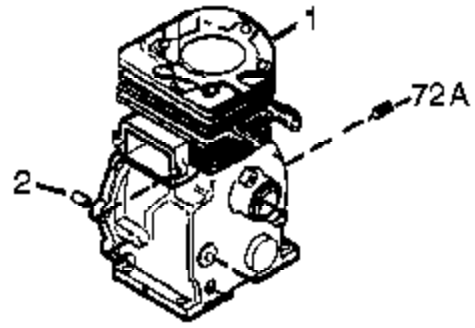

Ref #	Part Number	Qty	Description
420	730226A	1	SAE 5W30 4-Cycle Engine Oil (Quart)

Ref #	Part Number	Qty	Description
1	37251	1	Cylinder (Incl. 2, 20 & 72)
2	27652	2	Dowel Pin
90	611094	1	Flywheel (W/Ring Gear)
110B	37798	1	Ground Wire
314	650873	1	Screw, 1/4-20 x 3/4"
315	611271	1	Alternator Coil (3/5 Split)(Incl. 321 - 323)
321	611161	1	Diode
322	611229	1	Connector Body
323	611230	2	Terminal
370M	36534	1	Warning Decal
370E	37433	1	Instruction Decal