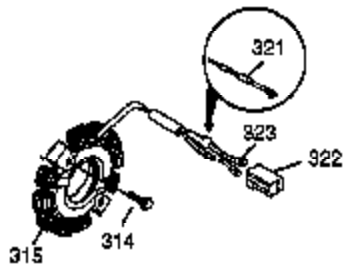

Ref #	Part Number	Qty	Description
224	33515A	1	* Intake Pipe Gasket
260	37092A	1	Blower Housing
261	650738	1	Screw, 1/4-20 x 5/8"
262	651084	2	Screw, 5/16-18 x 9/16"
264A	30063	1	Screw, T-30, 1/4-20 x 1/2"
265	37086	1	Cylinder Head Cover
266	650876	2	Screw, 5/16-18 x 1-9/32"
269	35762	2	* Exhaust Gasket
270A	35829A	1	Exhaust Port Liner
270	37263	1	Manifold
271	35293	1	Locking Plate (Manifold)
275	37264	1	Muffler
276	35348	1	Locking Plate
277	650877	2	Screw, 5/16-18 x 4-1/2"
279	650821	5	Screw, 10-32 x 1/2"
280A	37106	1	Radiation Heat Shield
280	37265	1	Heat Shield
285	35985C	1	Starter Cup
287	29752	4	Nut & Lock Washer, 1/4-28
290	30962	1	Fuel Line
292	26460	2	Fuel Line Clamp
298	650665	2	Screw, 1/4-15 x 3/4"
300	37099A	1	Fuel Tank (Incl. 292 & 301)
301	37845	1	Fuel Cap
305	35574	1	Oil Fill Tube
307	35499	1	"O" Ring
308	35539	1	Fill Tube Clip
310	35700	1	Dipstick
314	650873	1	Screw, 1/4-20 x 3/4"
323	611118	1	Terminal
328	35062	2	Ignition Keys
329	610973	1	Terminal
335A	37087	1	Carburetor Cover
335	37096	1	Carburetor Cover
338	650821	4	Screw, 10-32 x 1/2"
341	37093	1	Fuel Tank Bracket
342	792028	2	Screw, 5/16-18 x 7/8"
343	35079A	1	Key Switch Bracket (Incl. 343A)
343A	651060	1	Screw, 10-32 x 23/64"
345	37097	1	Heat Baffle
350	570682A	1	Primer Ass'y
351	32180C	1	Primer Line
355	590574	1	Starter Handle
361	650990	2	Screw, T-30, 1/4-20 x 15/32"
370I	37119	1	Warning Decal
370J	37226	1	Throttle Decal
370C	36501	1	Primer Decal
370K	36695	1	Starter Decal
370D	36534	1	Caution Decal
380	640105	1	Carburetor (Incl. 184)
390	590749	1	Rewind Starter (Note: This engine could have been built with 590733 starter.)
400	36947B	1	*Gasket Set (Incl. items marked PK in notes)
420	730226A	1	SAE 5W30 4-Cycle Engine Oil (Quart)